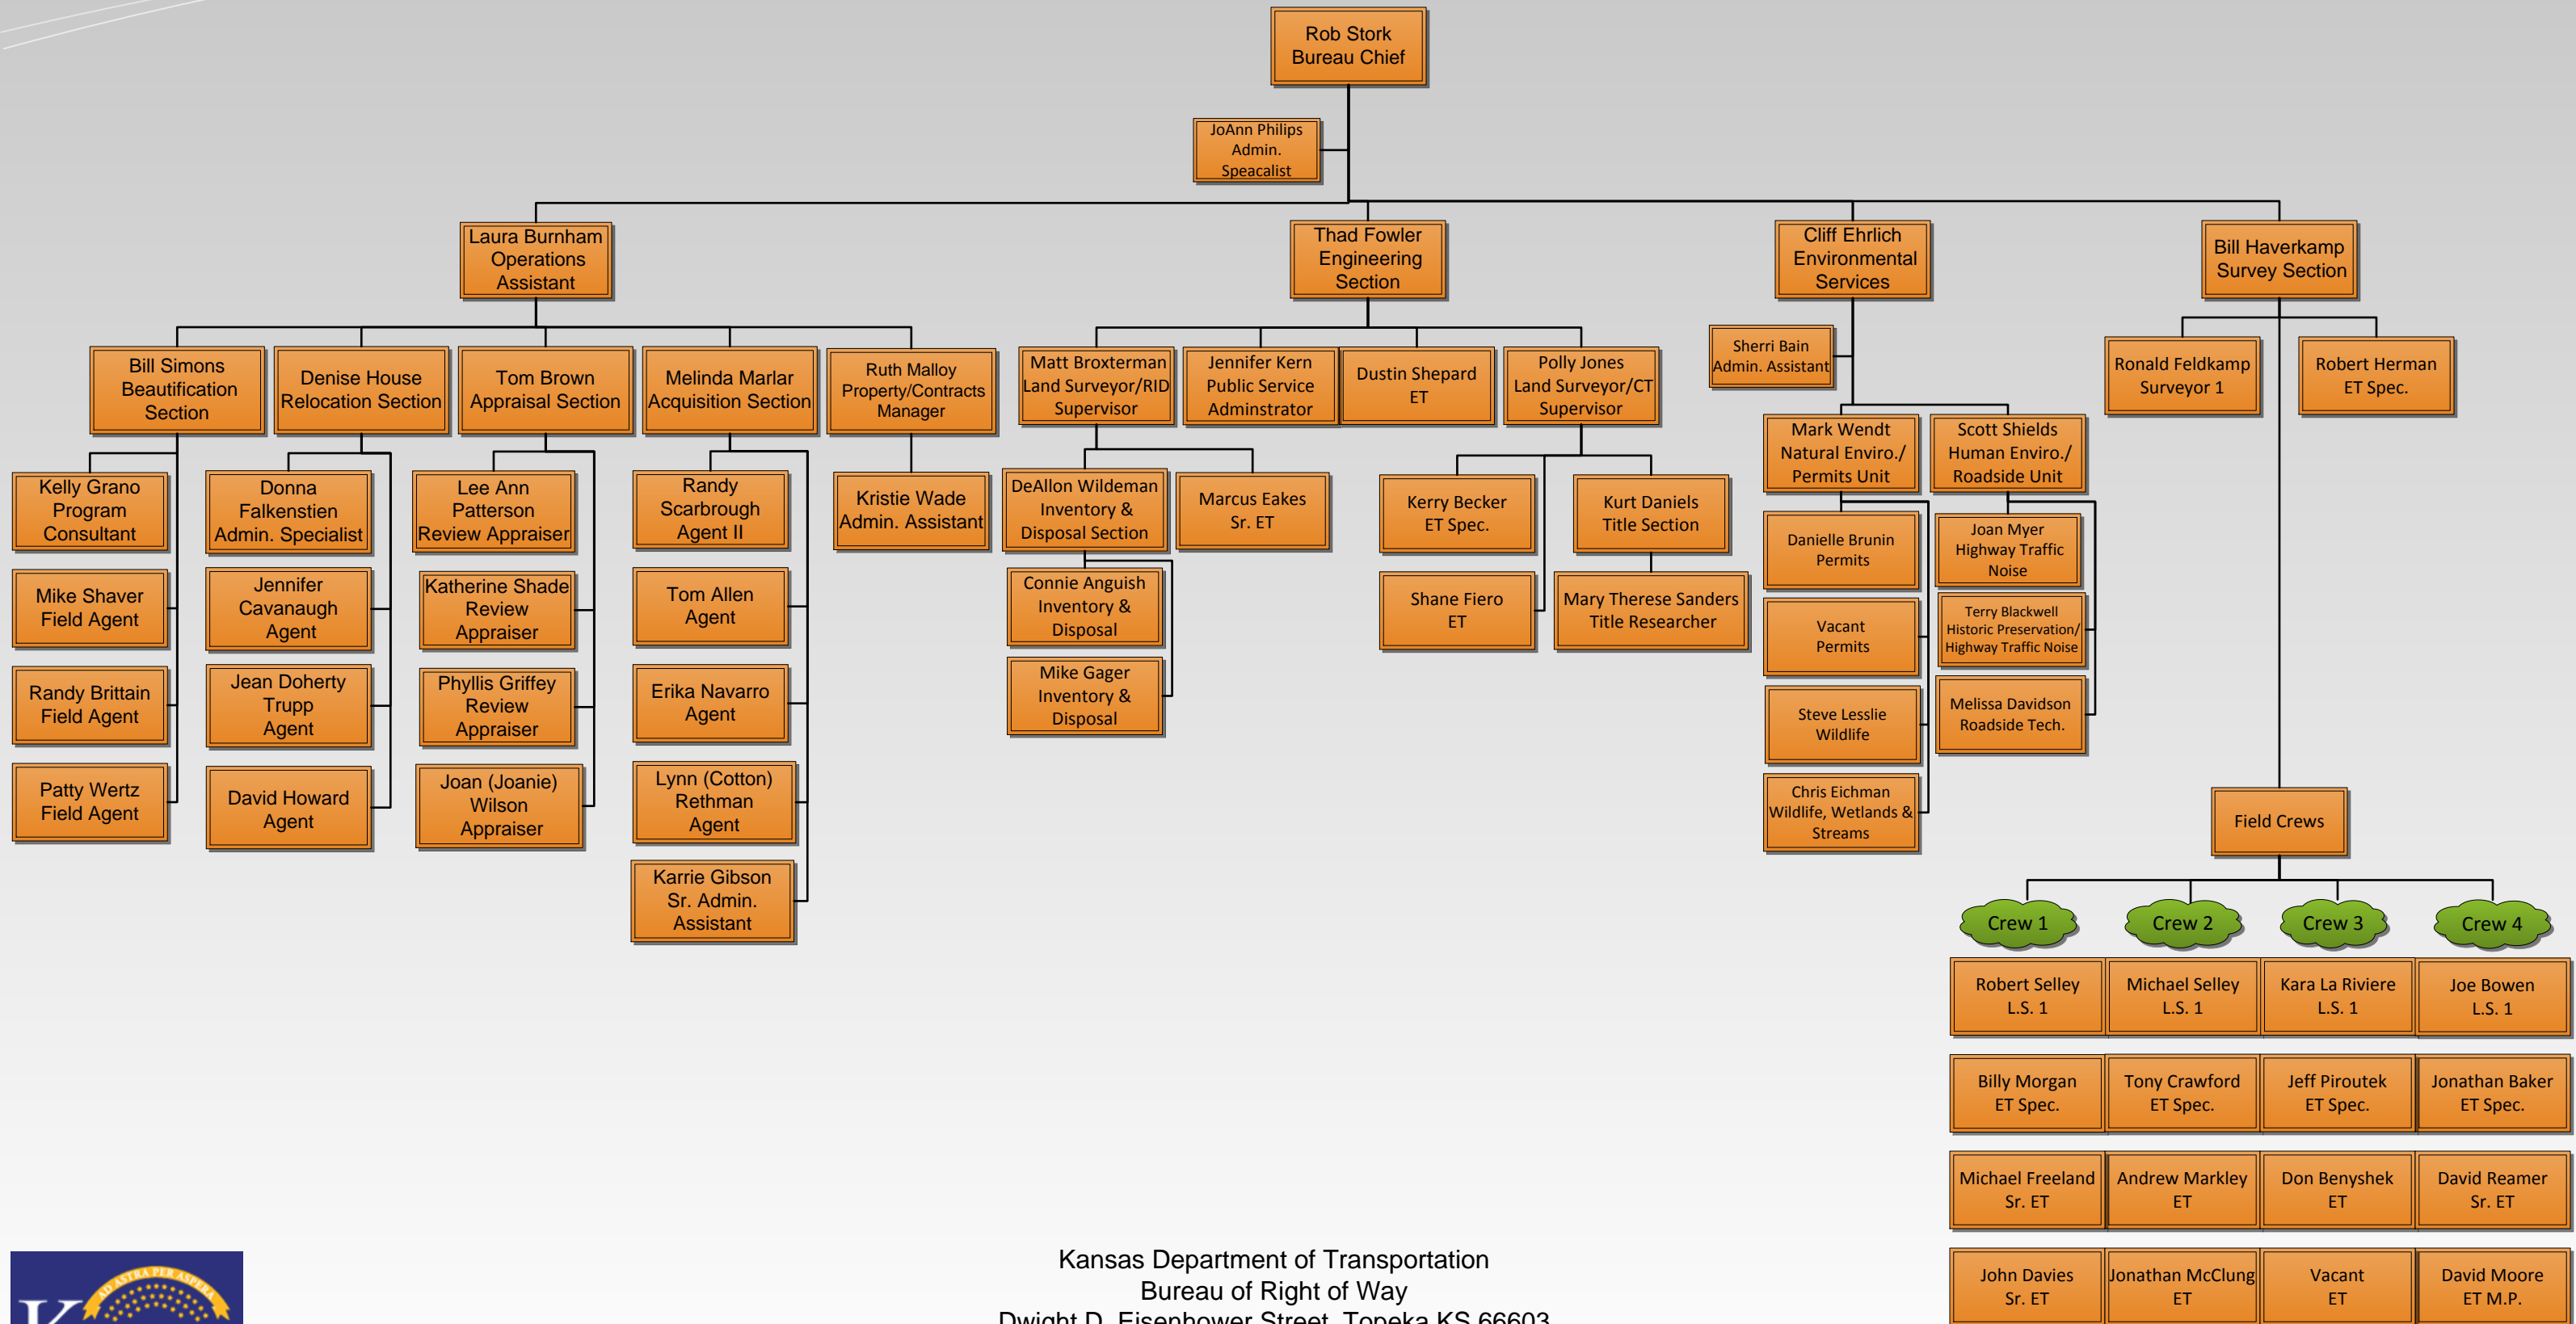

Bureau of Right of Way

Kansas Department of Transportation
 Bureau of Right of Way
 Dwight D. Eisenhower Street, Topeka KS 66603
 Telephone: 785-296-3501 Fax: 785-296-6812
 Year 2016