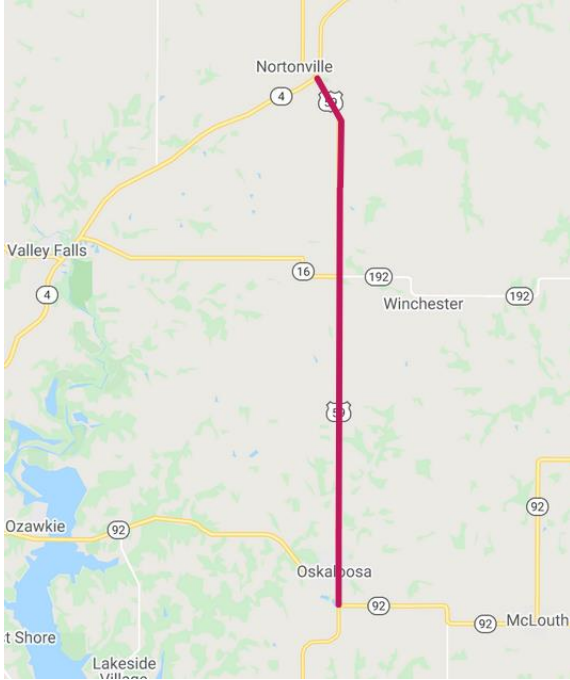

**For more information:**

Kelly Kultala  
(785) 207-0715  
[Kelly.Kultala@ks.gov](mailto:Kelly.Kultala@ks.gov)

**Additional ramp and lane closures, Jefferson and Wyandotte counties**

Additional ramp and lane closures are scheduled in Jefferson and Wyandotte counties, Thursday, July 23 and Friday, July 24, weather permitting. Traffic on these projects will be diverted using mobile lane closures, signage and traffic cones.

**Jefferson County –**

For pavement marking, the closures include:

- Single lane closure on U.S. 59, from K-4 moving south to the Oskaloosa southern city limits. Work hours are 7 a.m. to 7 p.m. on Friday, July 24. Traffic control will include a pilot car operation.

**Wyandotte County -**

For concrete paving, the closures include:

- Ramp at 78<sup>th</sup> Street to eastbound I-70, Thursday, July 23, from 8 a.m. to 3 p.m.
- Right lane eastbound I-70 from 78<sup>th</sup> Street to Turner Diagonal Freeway on-ramp, Thursday, July 23, from 8 a.m. to 3 p.m.

For KC Scout camera work, the closures include:

- Right lane northbound I-635, just south of Leavenworth Road, will be closed intermittently, Thursday, July 23, 9 a.m. to 3 p.m.

KDOT urges all motorists to be alert and obey the warning signs when approaching and driving through a highway work zone. To stay aware of all road construction projects across Kansas go to [www.kandrive.org](http://www.kandrive.org) or call 5-1-1. Drive safely and always wear your seat belt.