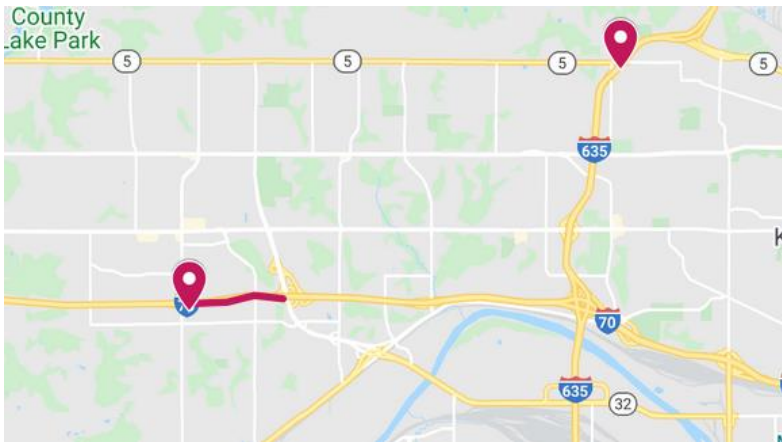

Wyandotte County

###

This information can be made available in alternative accessible formats upon request. For information about obtaining an alternative format, contact the KDOT Office of Public Affairs, 700 SW Harrison St., 2nd Fl West, Topeka, KS 66603-3754 or phone 785-296-3585 (Voice)/Hearing Impaired – 711.

Click below to connect to KDOT's Social Networks: