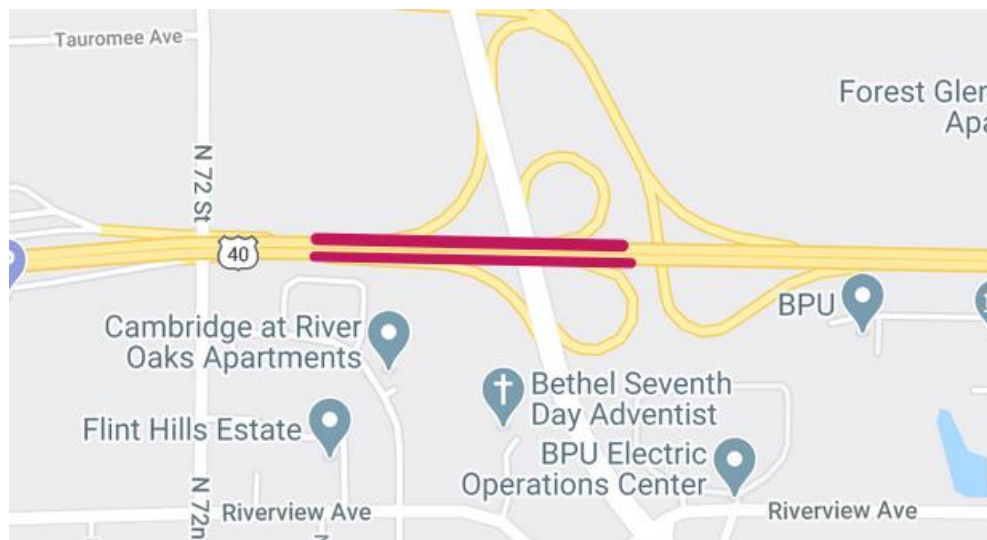

Kansas City Metro Office
1290 S. Enterprise
Olathe, KS 66061-5355

phone: 913-942-3100
fax: 913-782-5914
www.ksdot.org

Julie Lorenz, Secretary

Laura Kelly, Governor

IMMEDIATE RELEASE
April 6, 2020

For more information:

Kelly Kultala
(785) 207-0715
Kelly.Kultala@ks.gov

Lane closures on I-70 at Turner Diagonal tomorrow

The right lane of eastbound I-70 and the right lane of westbound I-70 at the Turner Diagonal Freeway exit will be closed, April 7, from 9 a.m. to 3 p.m. to install temporary traffic barriers, weather permitting.

Traffic will be diverted using signage and traffic cones.

KDOT urges all motorists to be alert and obey the warning signs when approaching and driving through a highway work zone. To stay aware of all road construction projects across Kansas go to www.kandrive.org or call 5-1-1. Drive safely and always wear your seat belt.