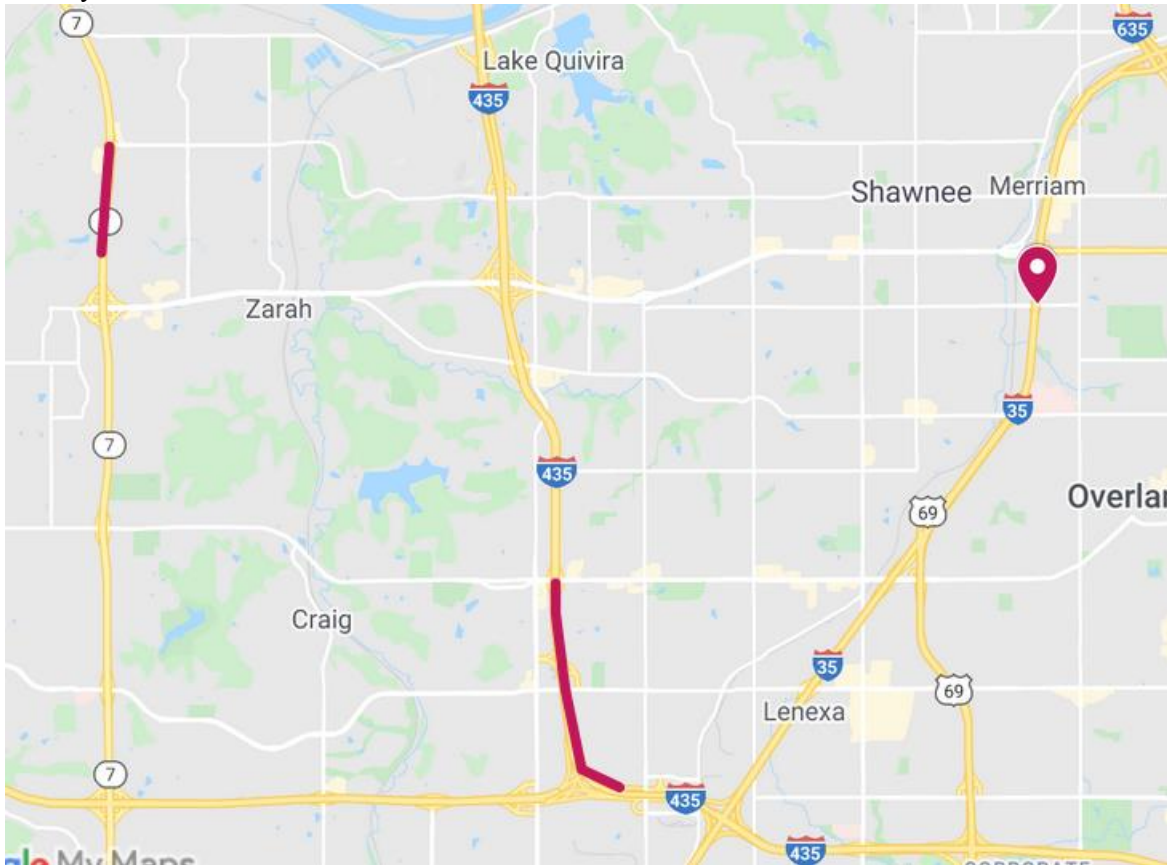

projects across Kansas go to www.kandrive.org or call 5-1-1. Drive safely and always wear your seat belt.