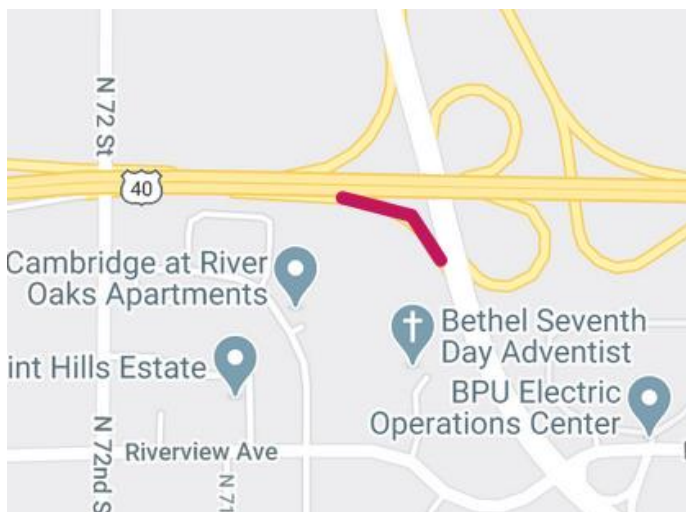

Kansas City Metro Office
1290 S. Enterprise
Olathe, KS 66061-5355

phone: 913-942-3100
fax: 913-782-5914
www.ksdot.org

Julie Lorenz, Secretary

Laura Kelly, Governor

IMMEDIATE RELEASE
April 3, 2020

For more information:

Kelly Kultala
(785) 207-0715
Kelly.Kultala@ks.gov

Ramp closure at Turner Diagonal in Wyandotte County continued

The exit ramp from eastbound I-70 to southbound Turner Diagonal Freeway will continue to be closed, April 6, from 9 a.m. to 3 p.m. for grading work, weather permitting.

Traffic will be diverted using signage and traffic cones. Alternative routes are suggested.

KDOT urges all motorists to be alert and obey the warning signs when approaching and driving through a highway work zone. To stay aware of all road construction projects across Kansas go to www.kandrive.org or call 5-1-1. Drive safely and always wear your seat belt.