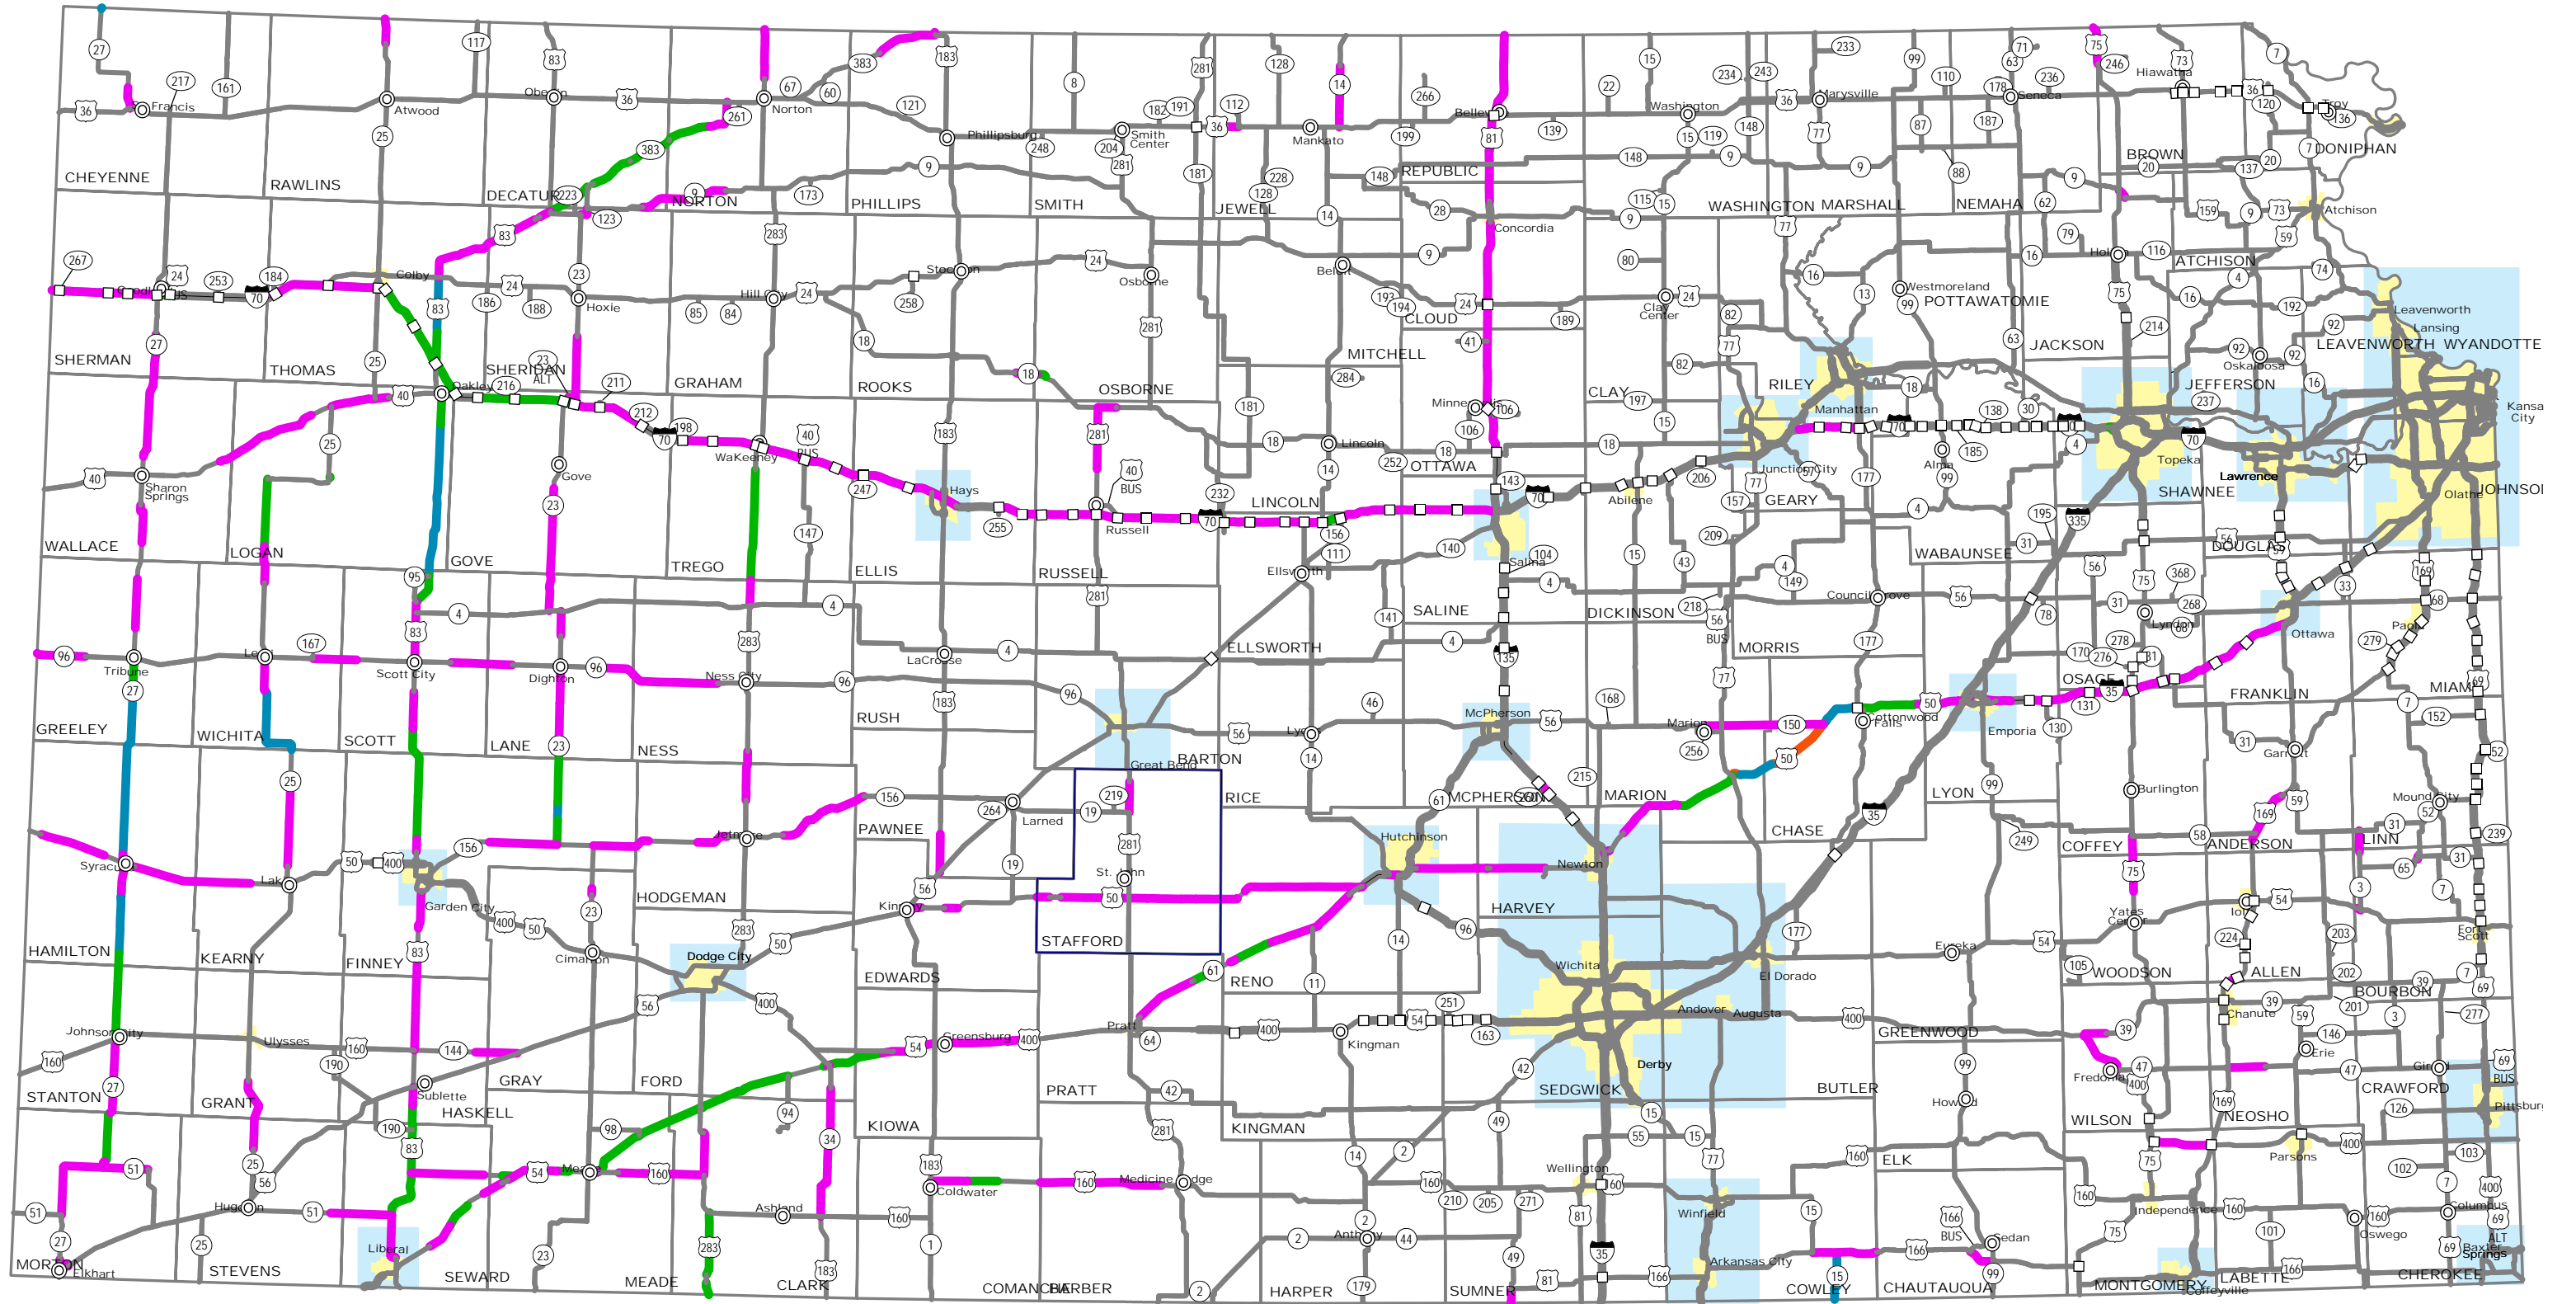

# Average Daily Truck Counts

FHWA Class 8 and above  
Traffic Data Collected in CY 2012

Legend