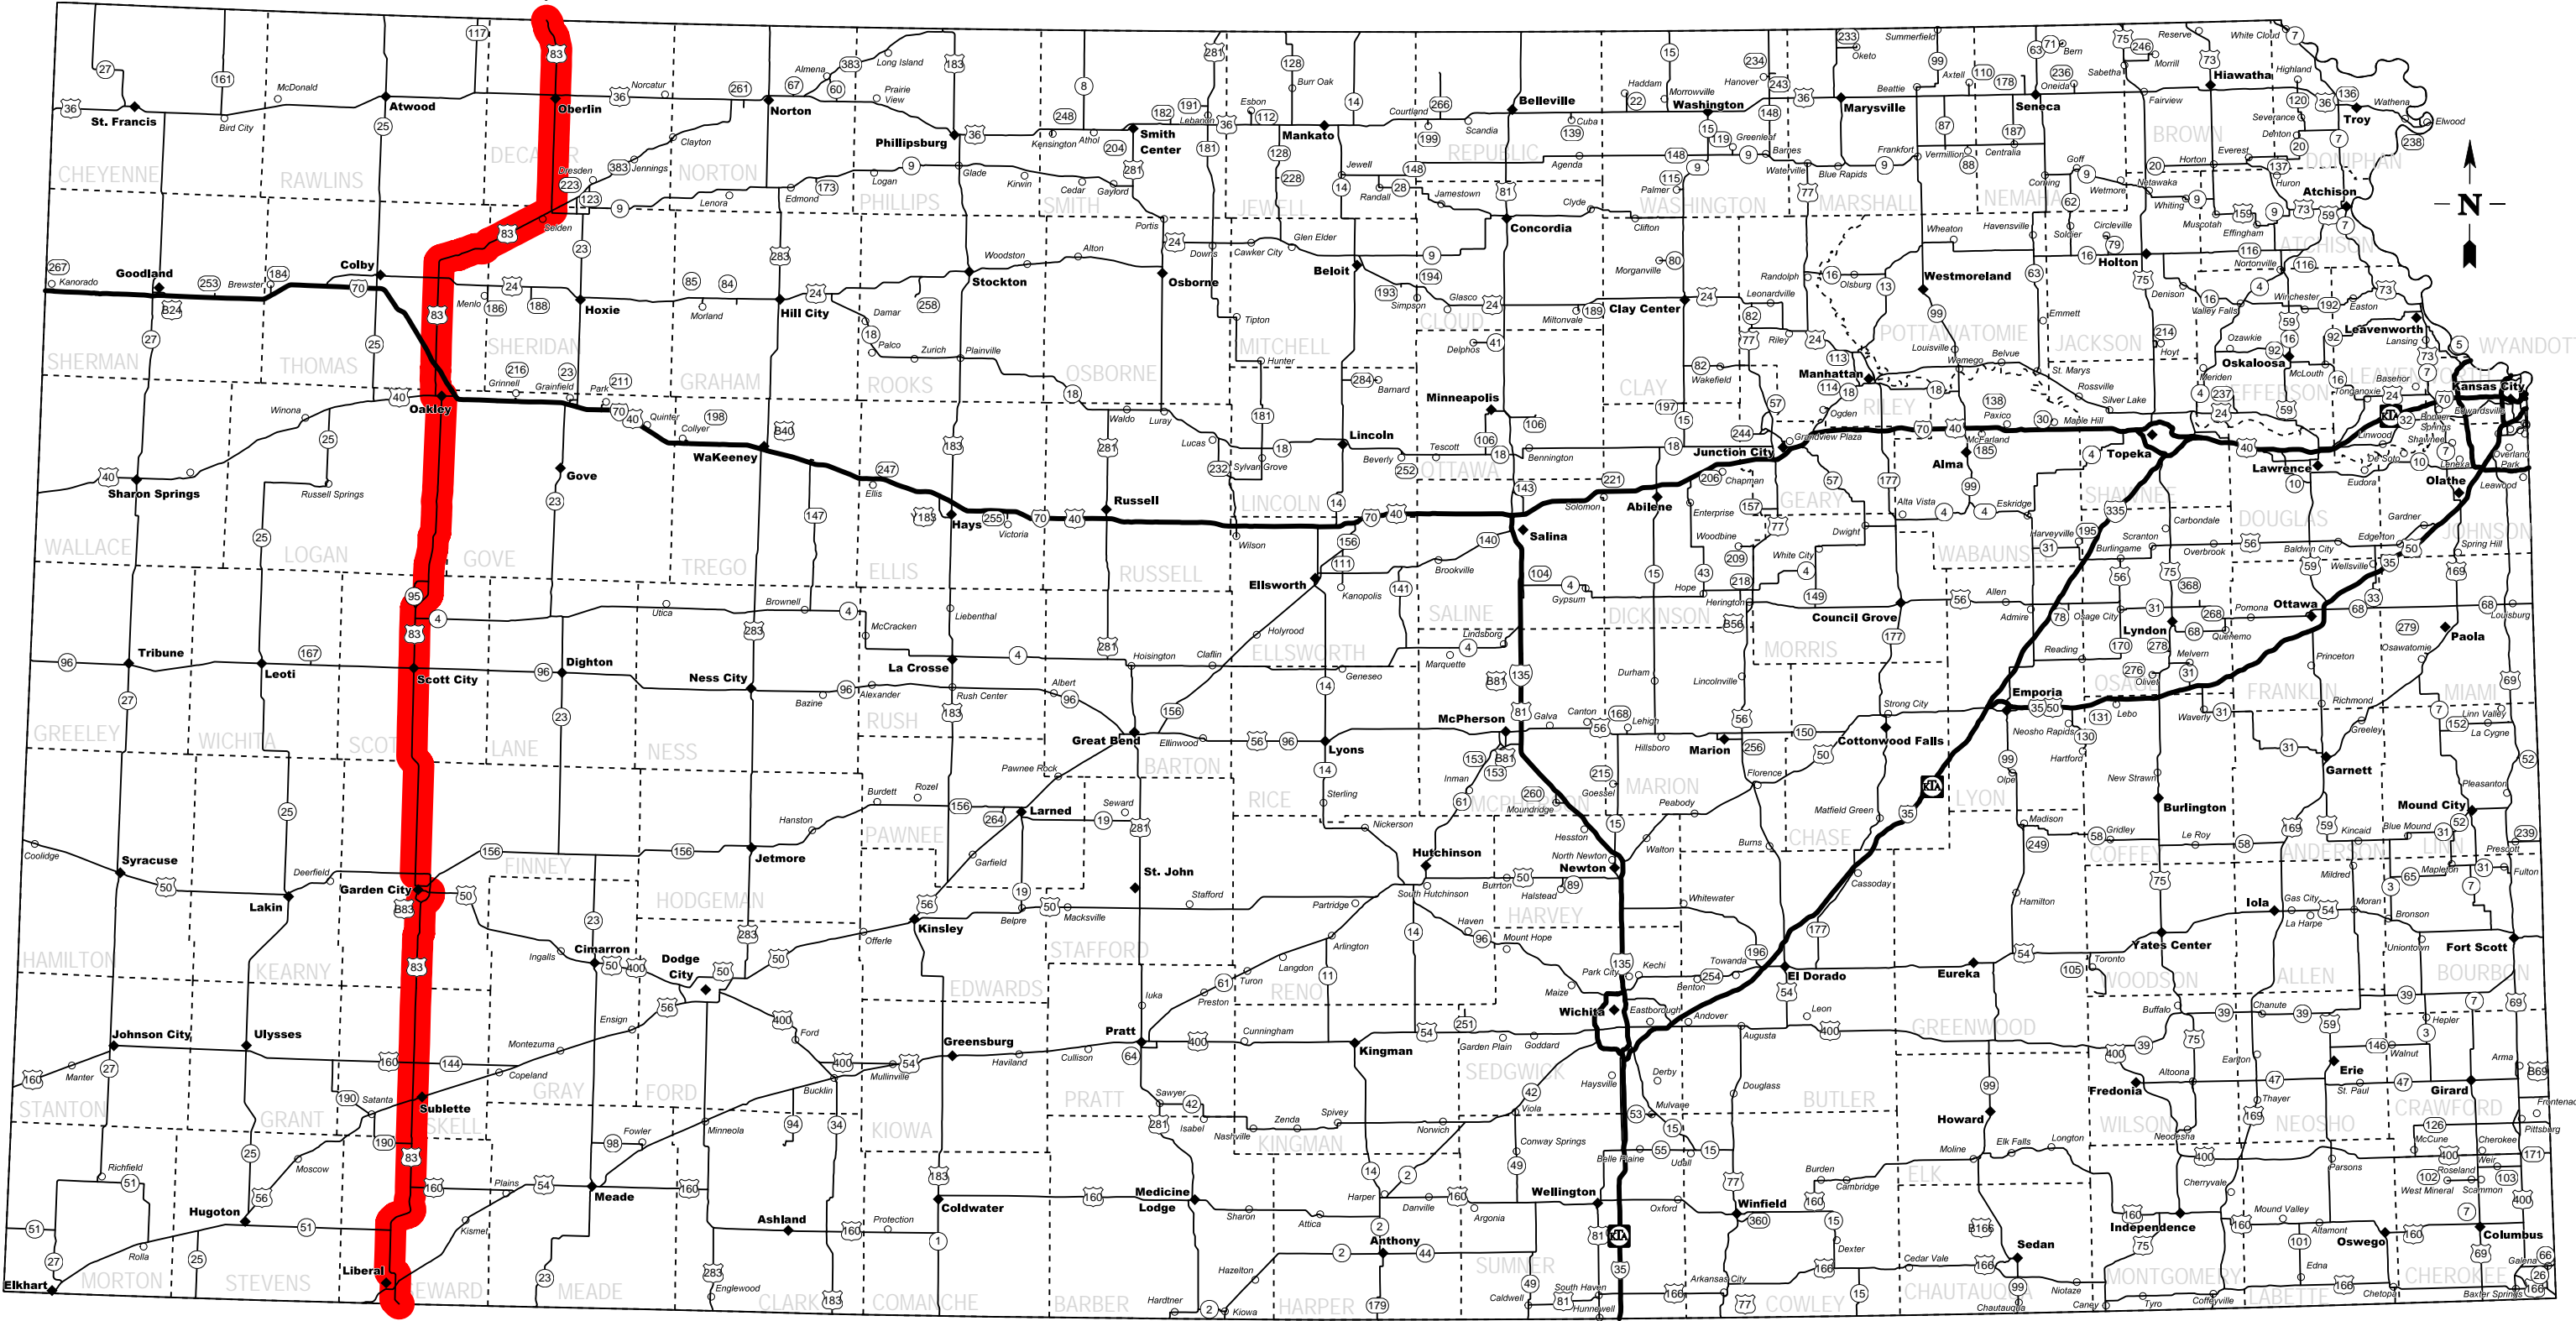

To North Platte/I-80

KDOT makes no warranties, guarantees, or representations for accuracy of this information and assumes no liability for errors or omissions.

 Primary

PREPARED BY THE
KANSAS DEPARTMENT OF TRANSPORTATION
BUREAU OF TRANSPORTATION PLANNING

State Highway Sys. B&W.gws

6/26/2014