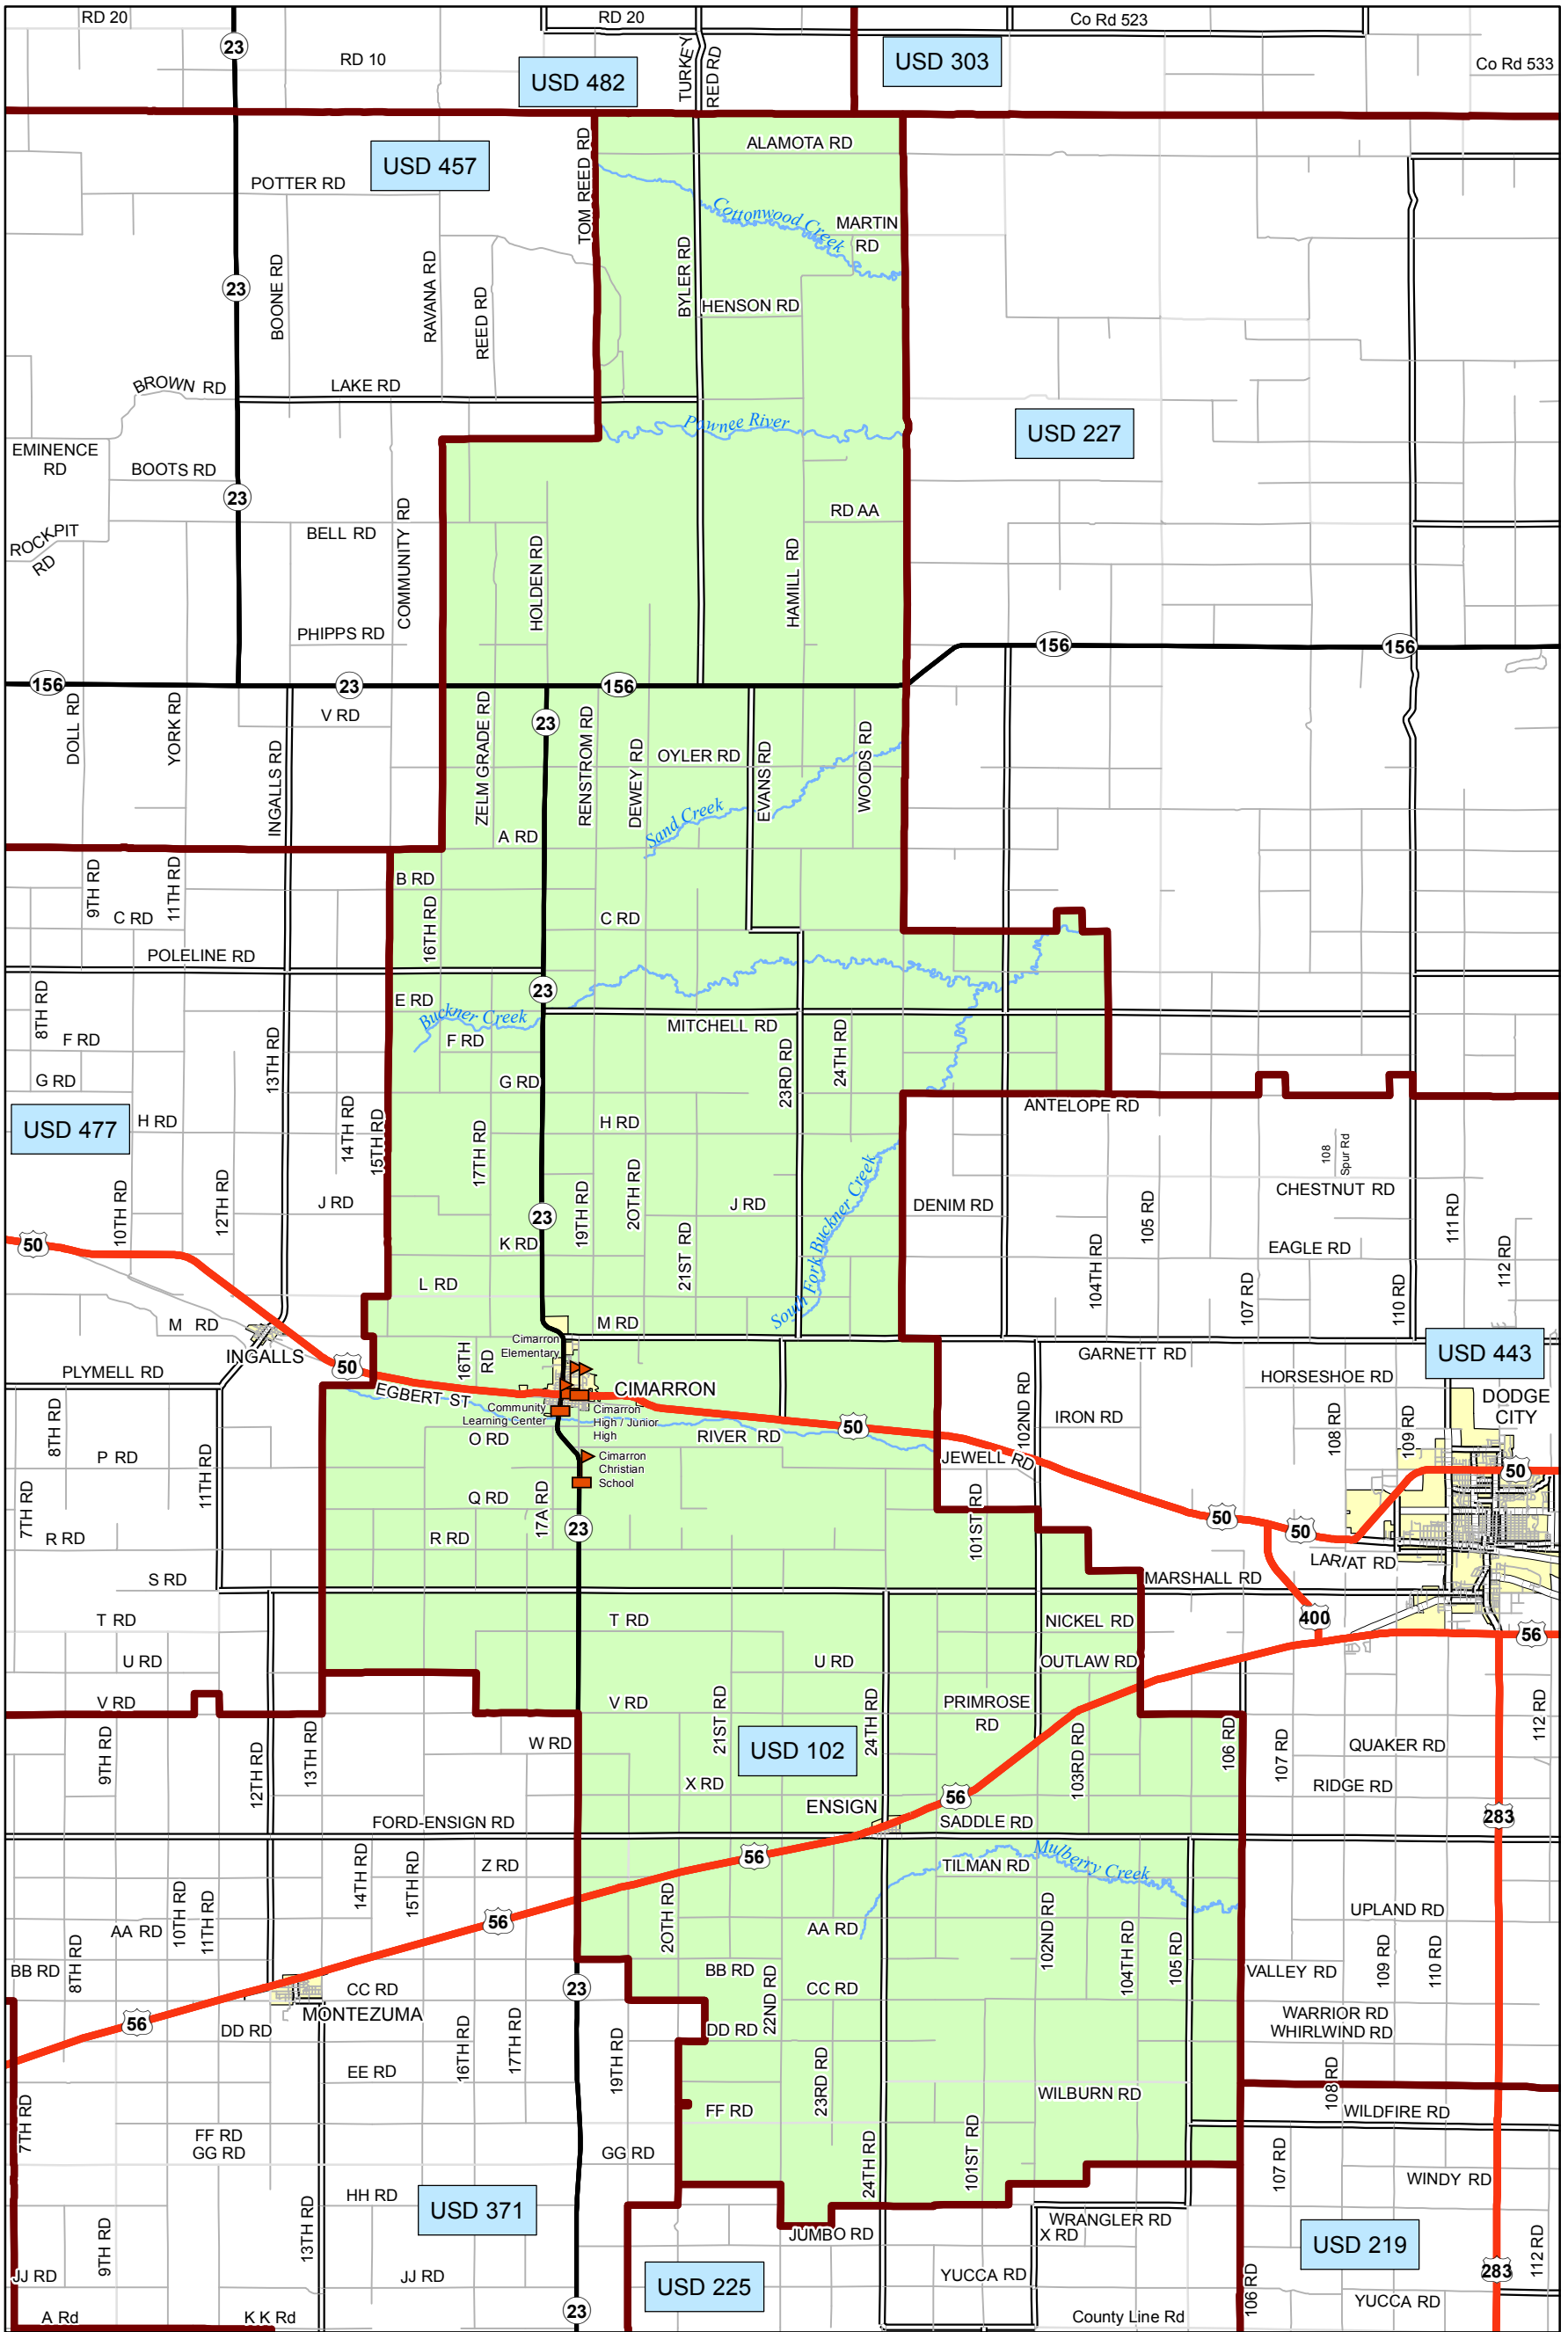

USD 102 District Map

PREPARED BY THE
KANSAS DEPARTMENT OF TRANSPORTATION
BUREAU OF TRANSPORTATION PLANNING

MAP CREATED TUESDAY, JUNE 02, 2015

KDOT makes no warranties, guarantees, or representations for accuracy of this information and assumes no liability for errors or omissions.

-  Primary/Secondary School
-  Post Secondary School
-  District Boundaries