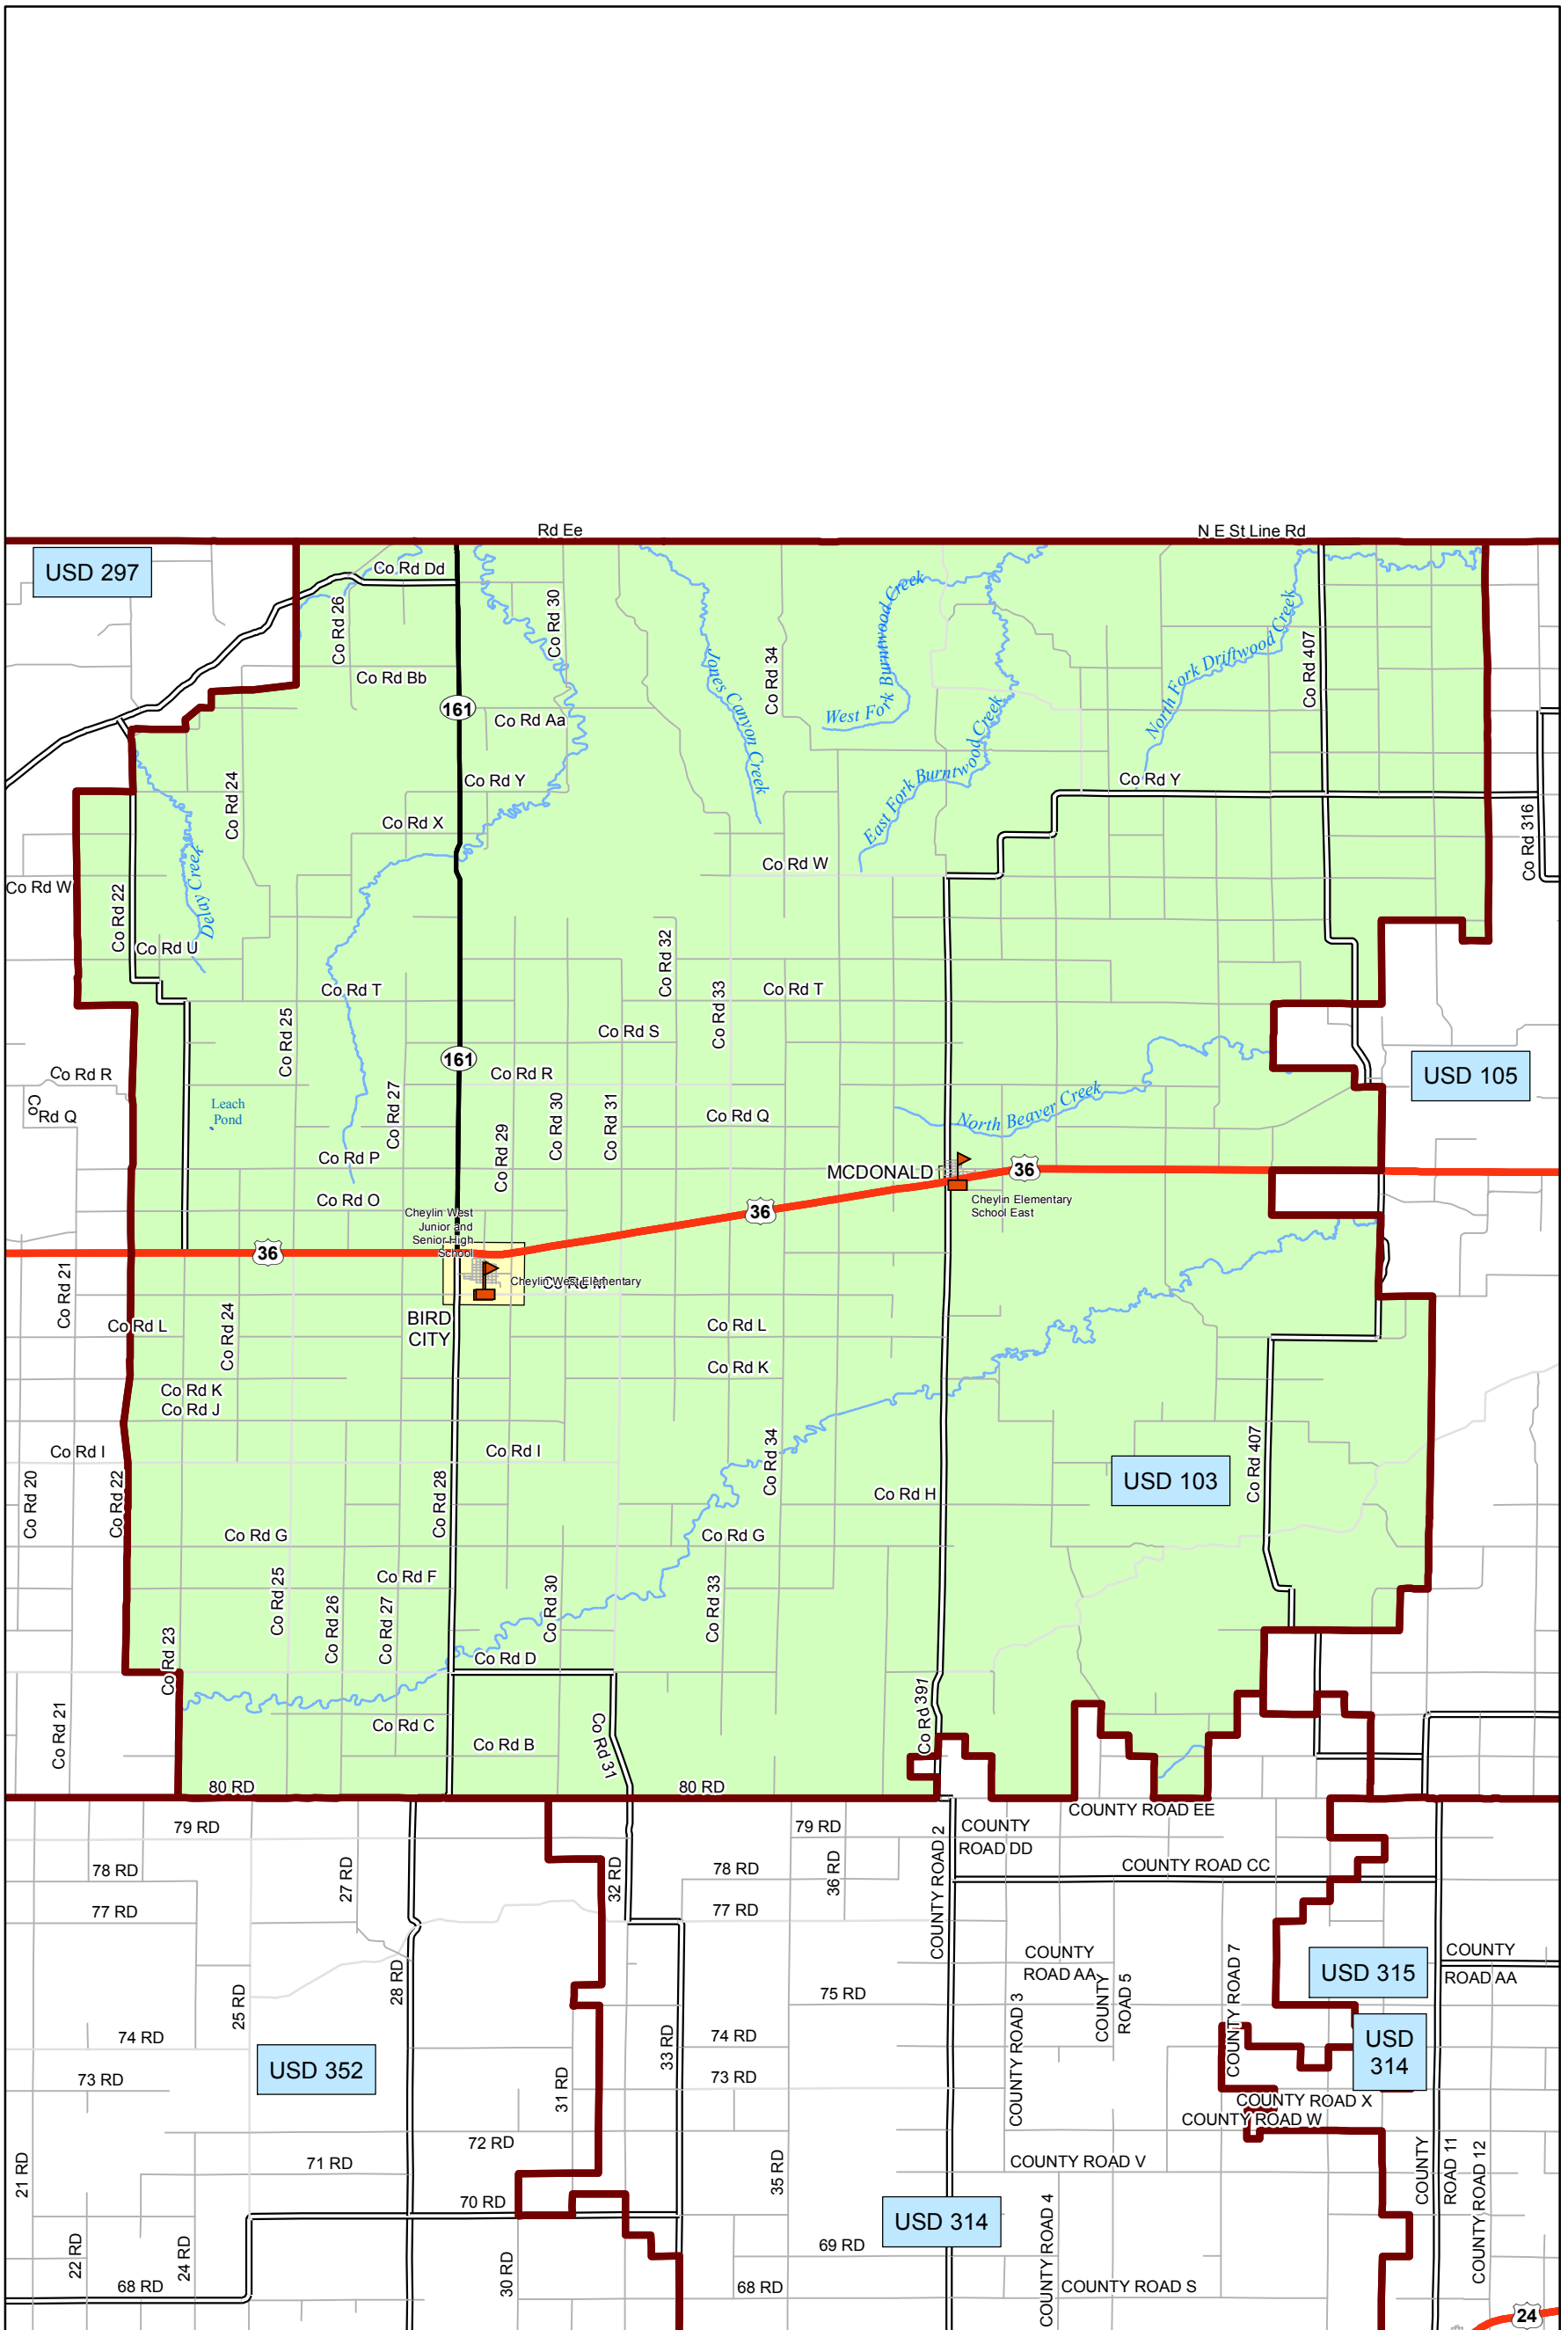

USD 103 District Map

PREPARED BY THE
KANSAS DEPARTMENT OF TRANSPORTATION
BUREAU OF TRANSPORTATION PLANNING

MAP CREATED TUESDAY, JUNE 02, 2015

KDOT makes no warranties, guarantees, or representations for accuracy of this information and assumes no liability for errors or omissions.

-  Primary/Secondary School
-  Post Secondary School
-  District Boundaries