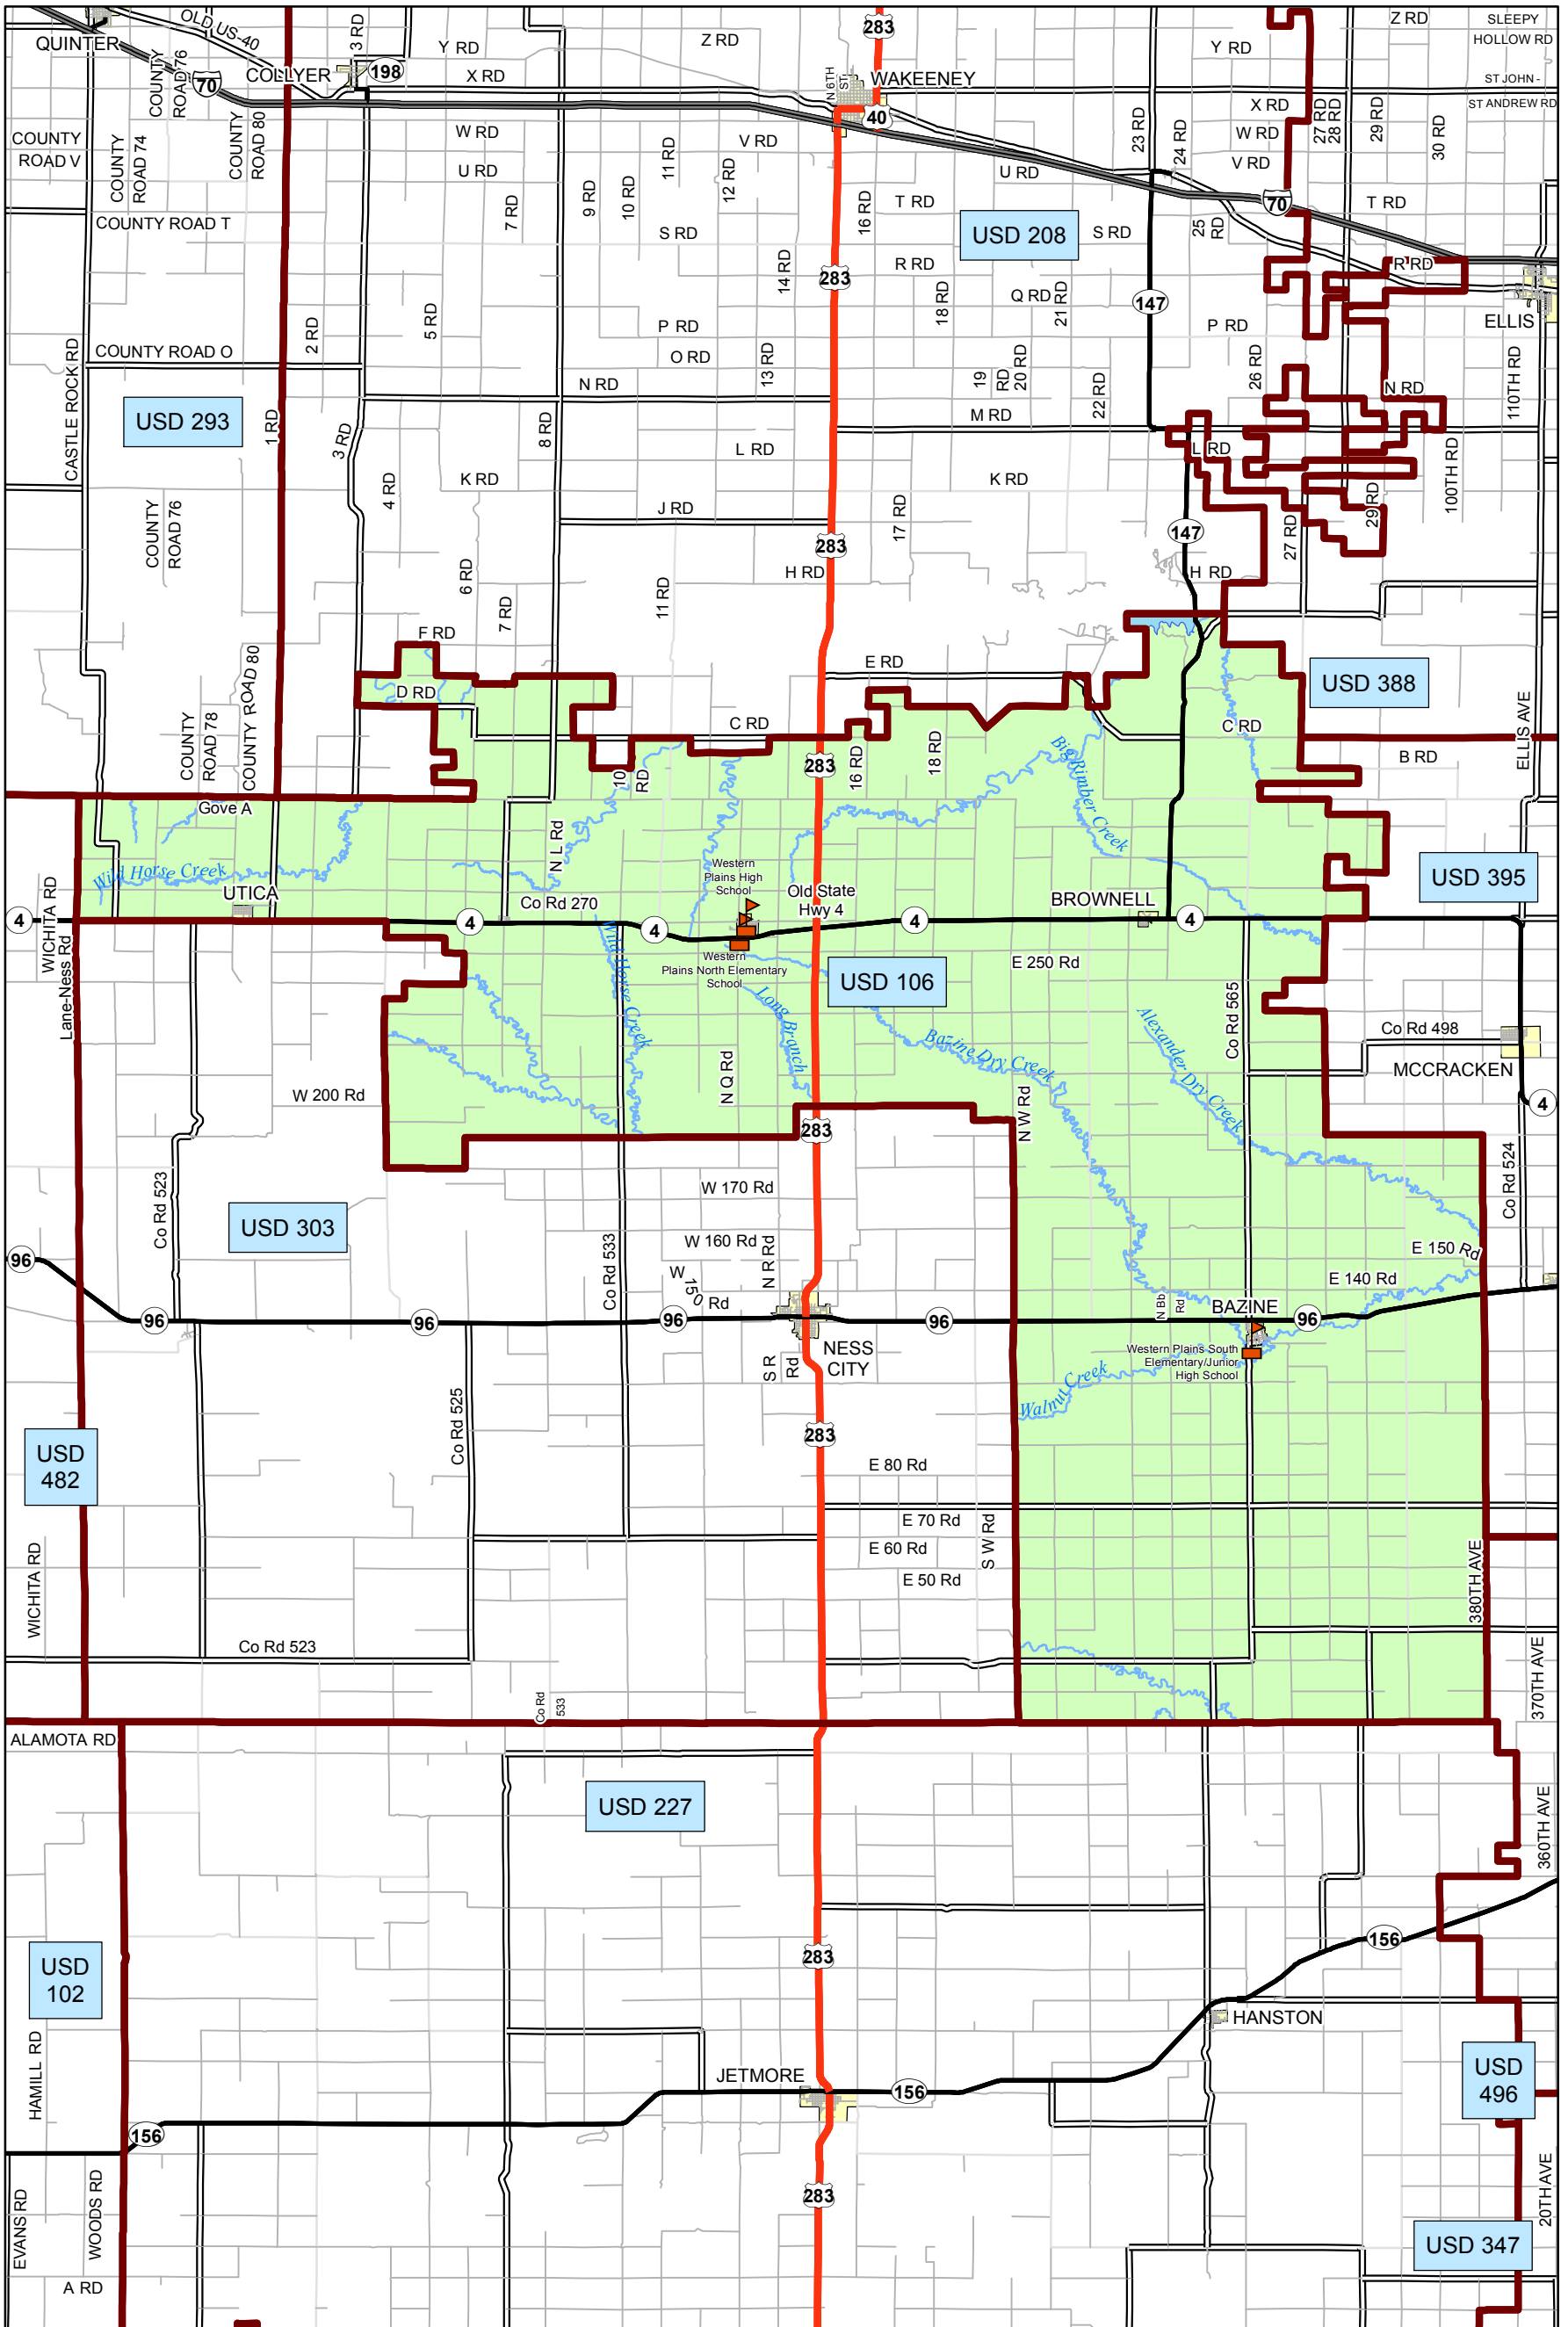

USD 106 District Map

PREPARED BY THE
KANSAS DEPARTMENT OF TRANSPORTATION
BUREAU OF TRANSPORTATION PLANNING

MAP CREATED TUESDAY, JUNE 02, 2015

KDOT makes no warranties, guarantees, or representations for accuracy of this information and assumes no liability for errors or omissions.

-  Primary/Secondary School
-  Post Secondary School
-  District Boundaries