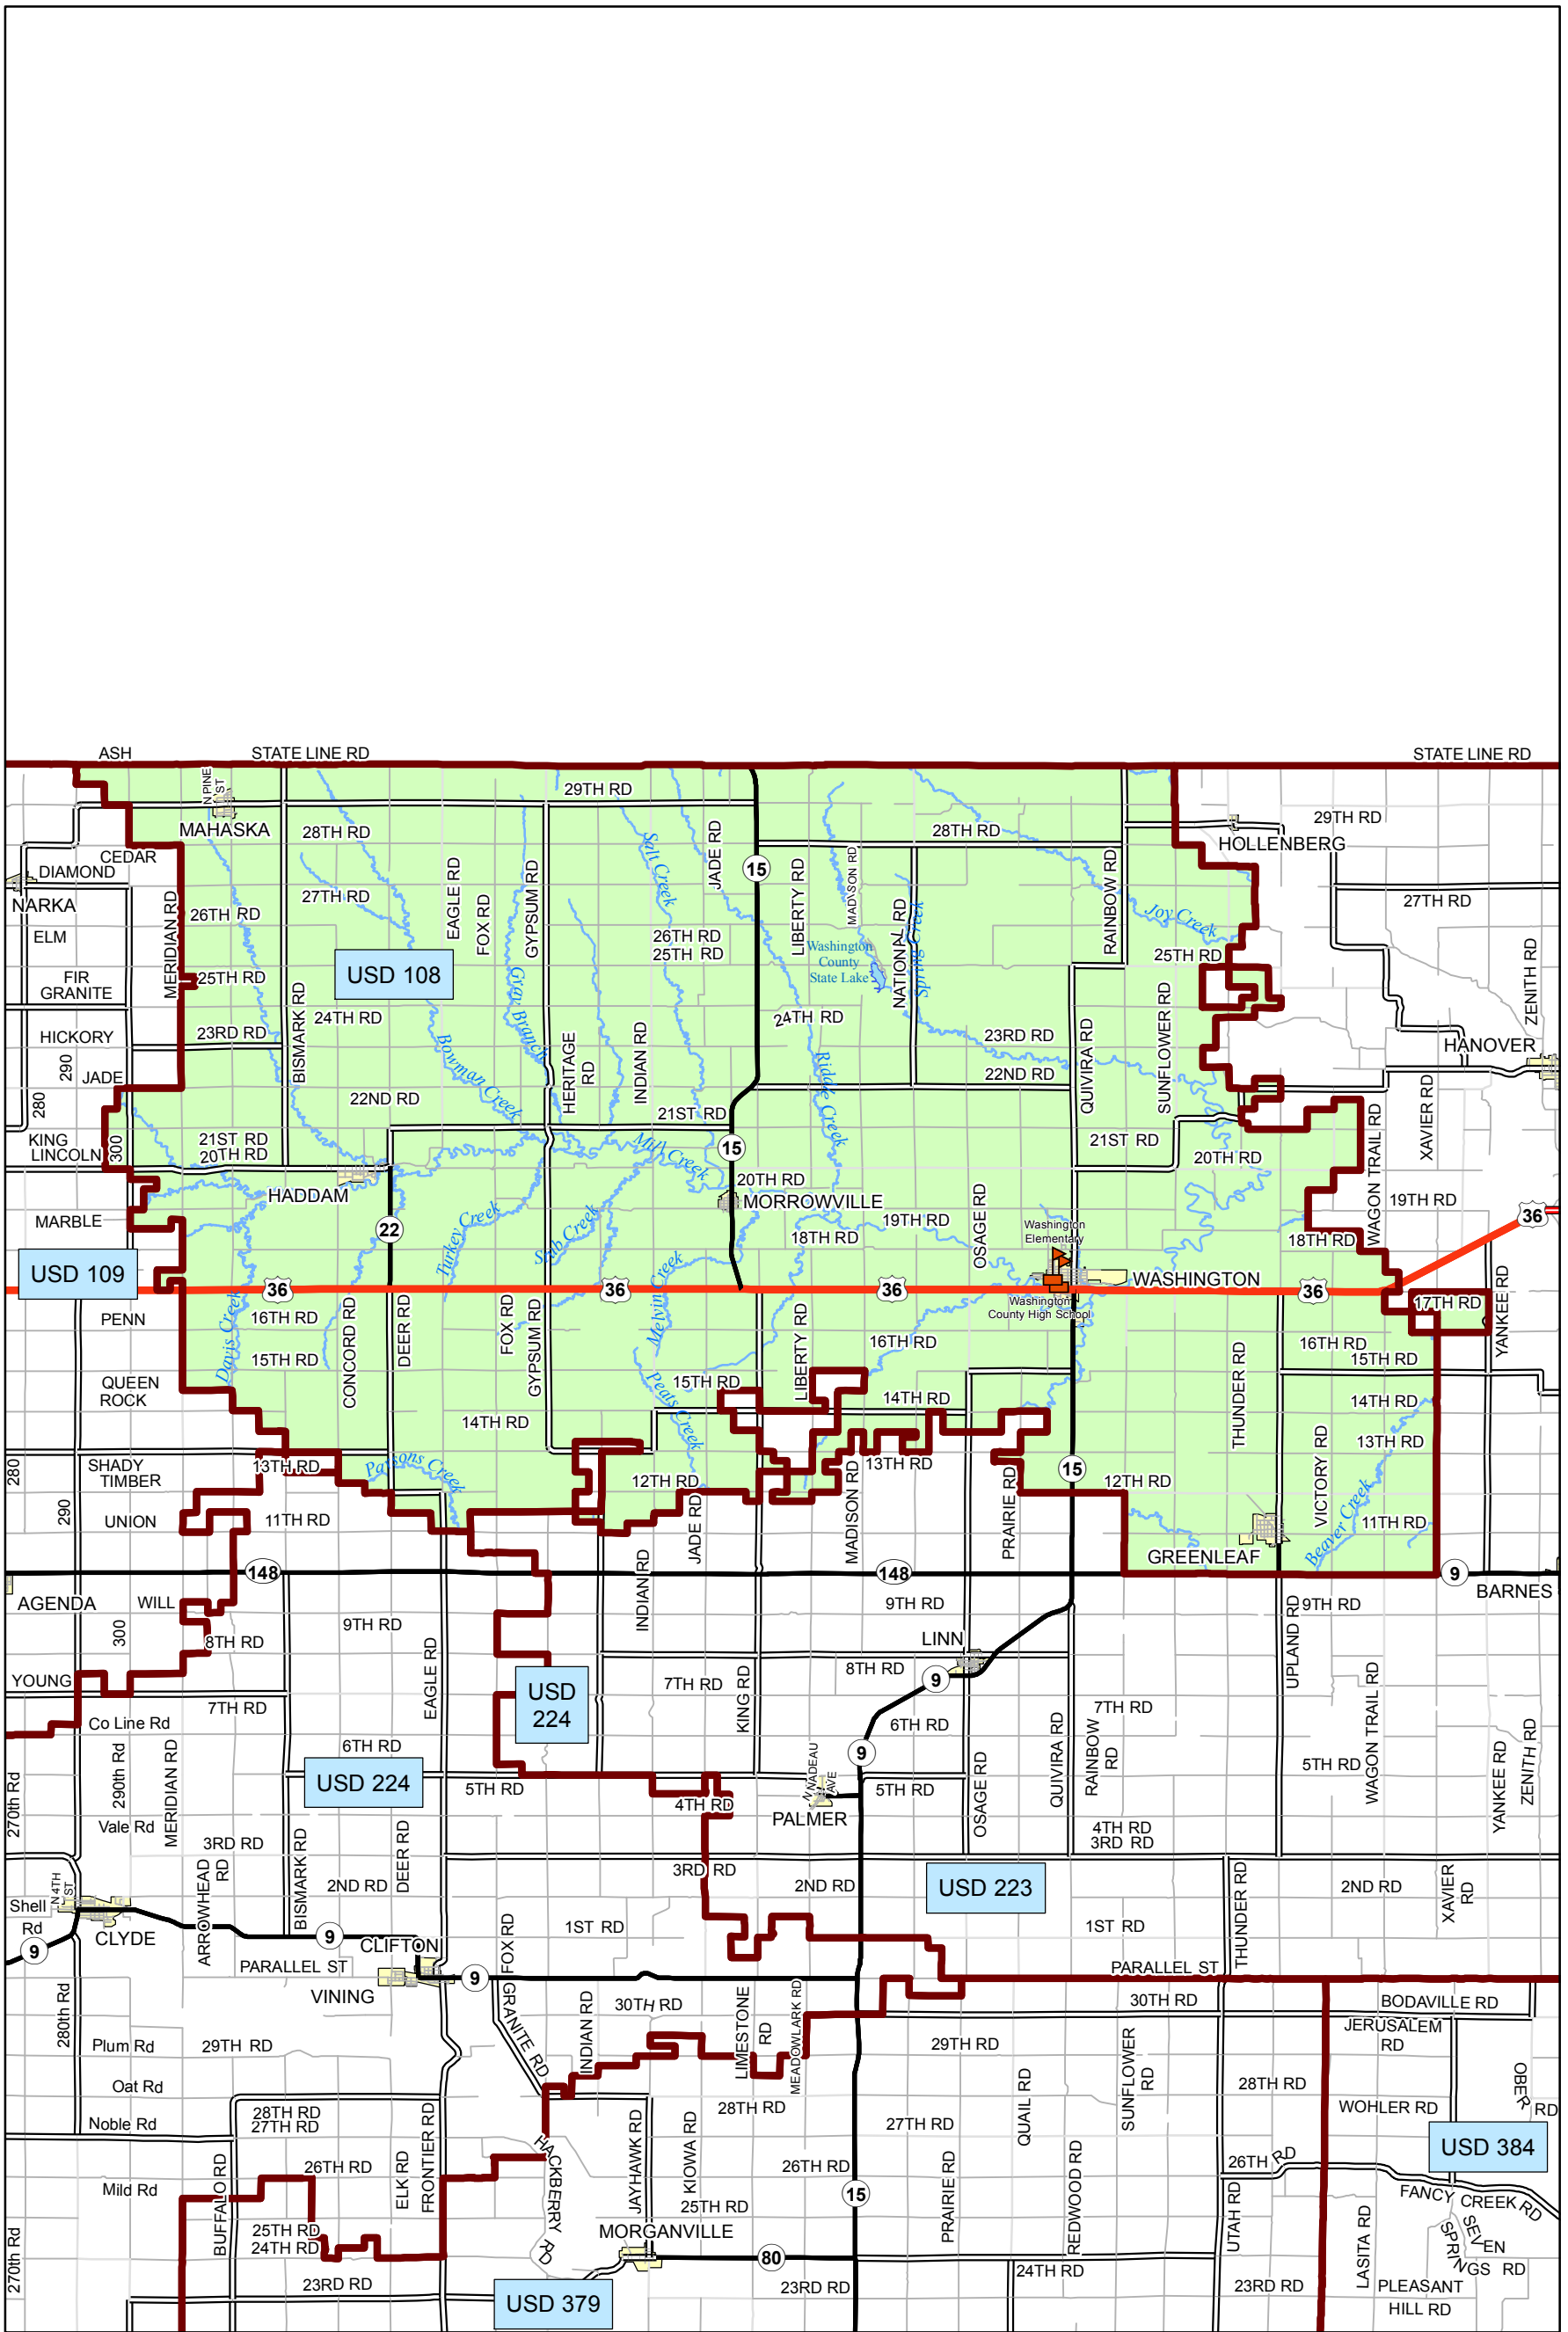

# USD 108 District Map

PREPARED BY THE  
**KANSAS DEPARTMENT OF TRANSPORTATION**  
**BUREAU OF TRANSPORTATION PLANNING**

MAP CREATED TUESDAY, JUNE 02, 2015

KDOT makes no warranties, guarantees, or representations for accuracy of this information and assumes no liability for errors or omissions.

-  Primary/Secondary School
-  Post Secondary School
-  District Boundaries