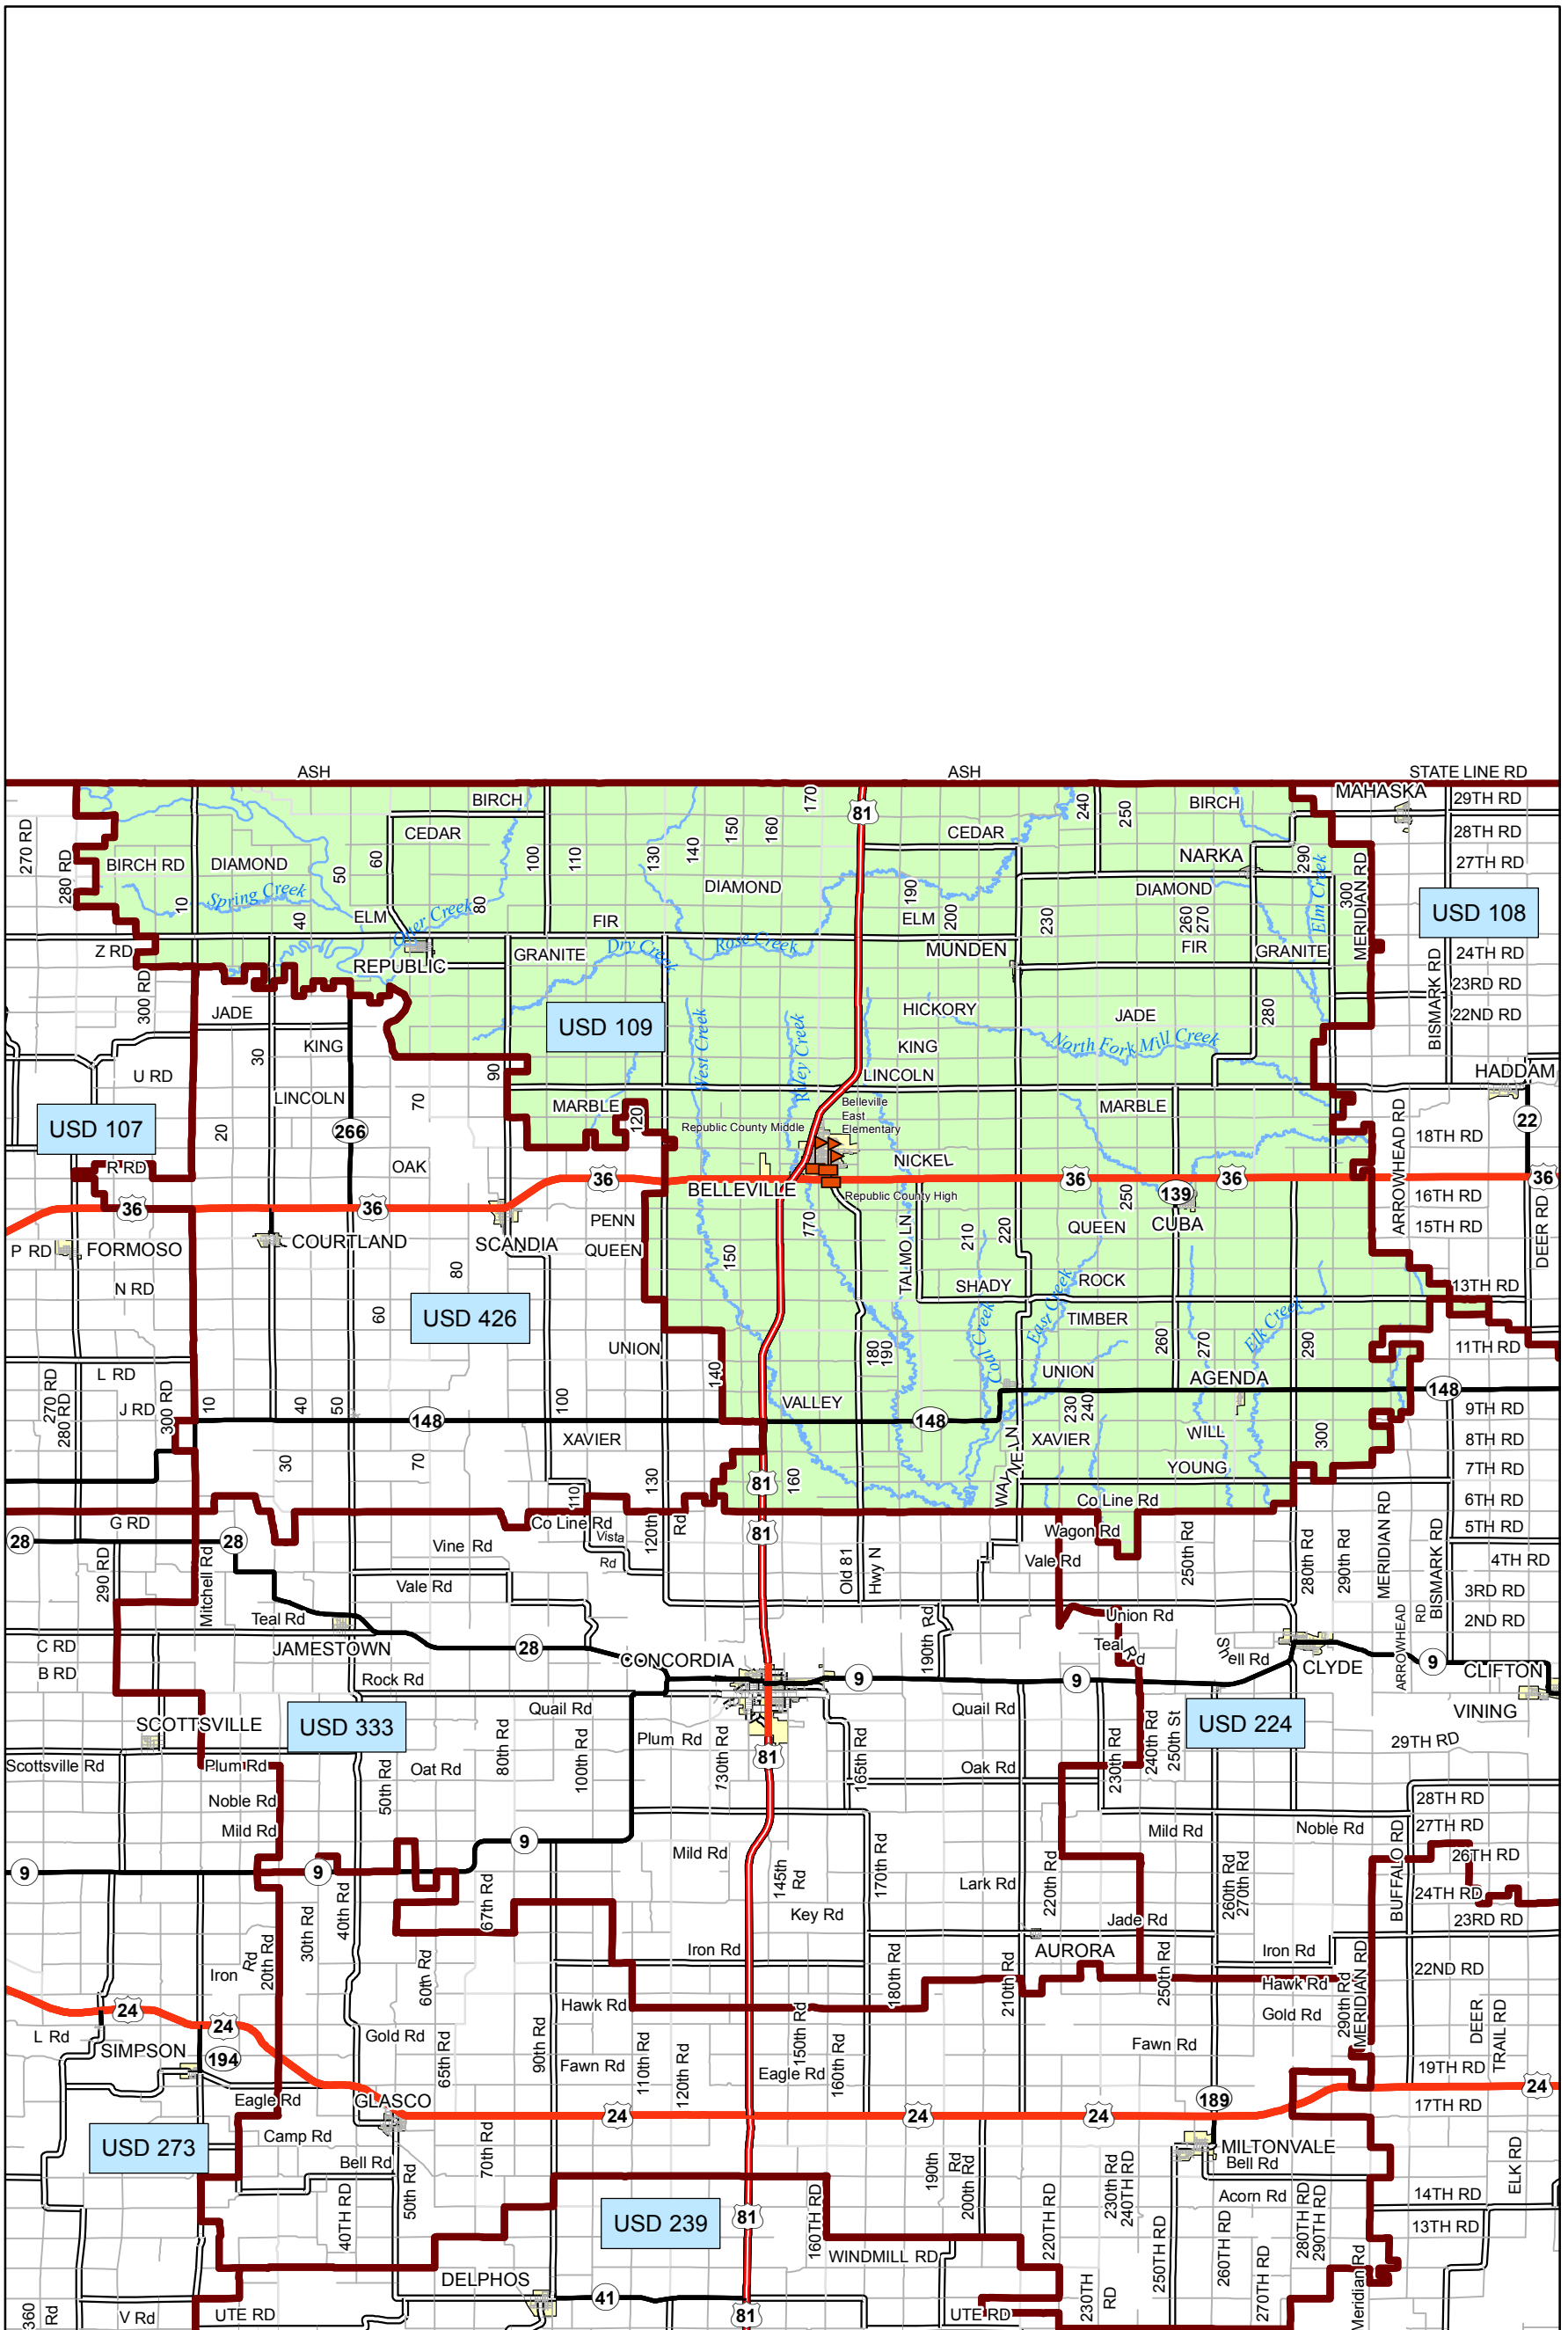

USD 109 District Map

PREPARED BY THE
KANSAS DEPARTMENT OF TRANSPORTATION
BUREAU OF TRANSPORTATION PLANNING

MAP CREATED TUESDAY, JUNE 02, 2015

KDOT makes no warranties, guarantees, or representations for accuracy of this information and assumes no liability for errors or omissions.

-  Primary/Secondary School
-  Post Secondary School
-  District Boundaries