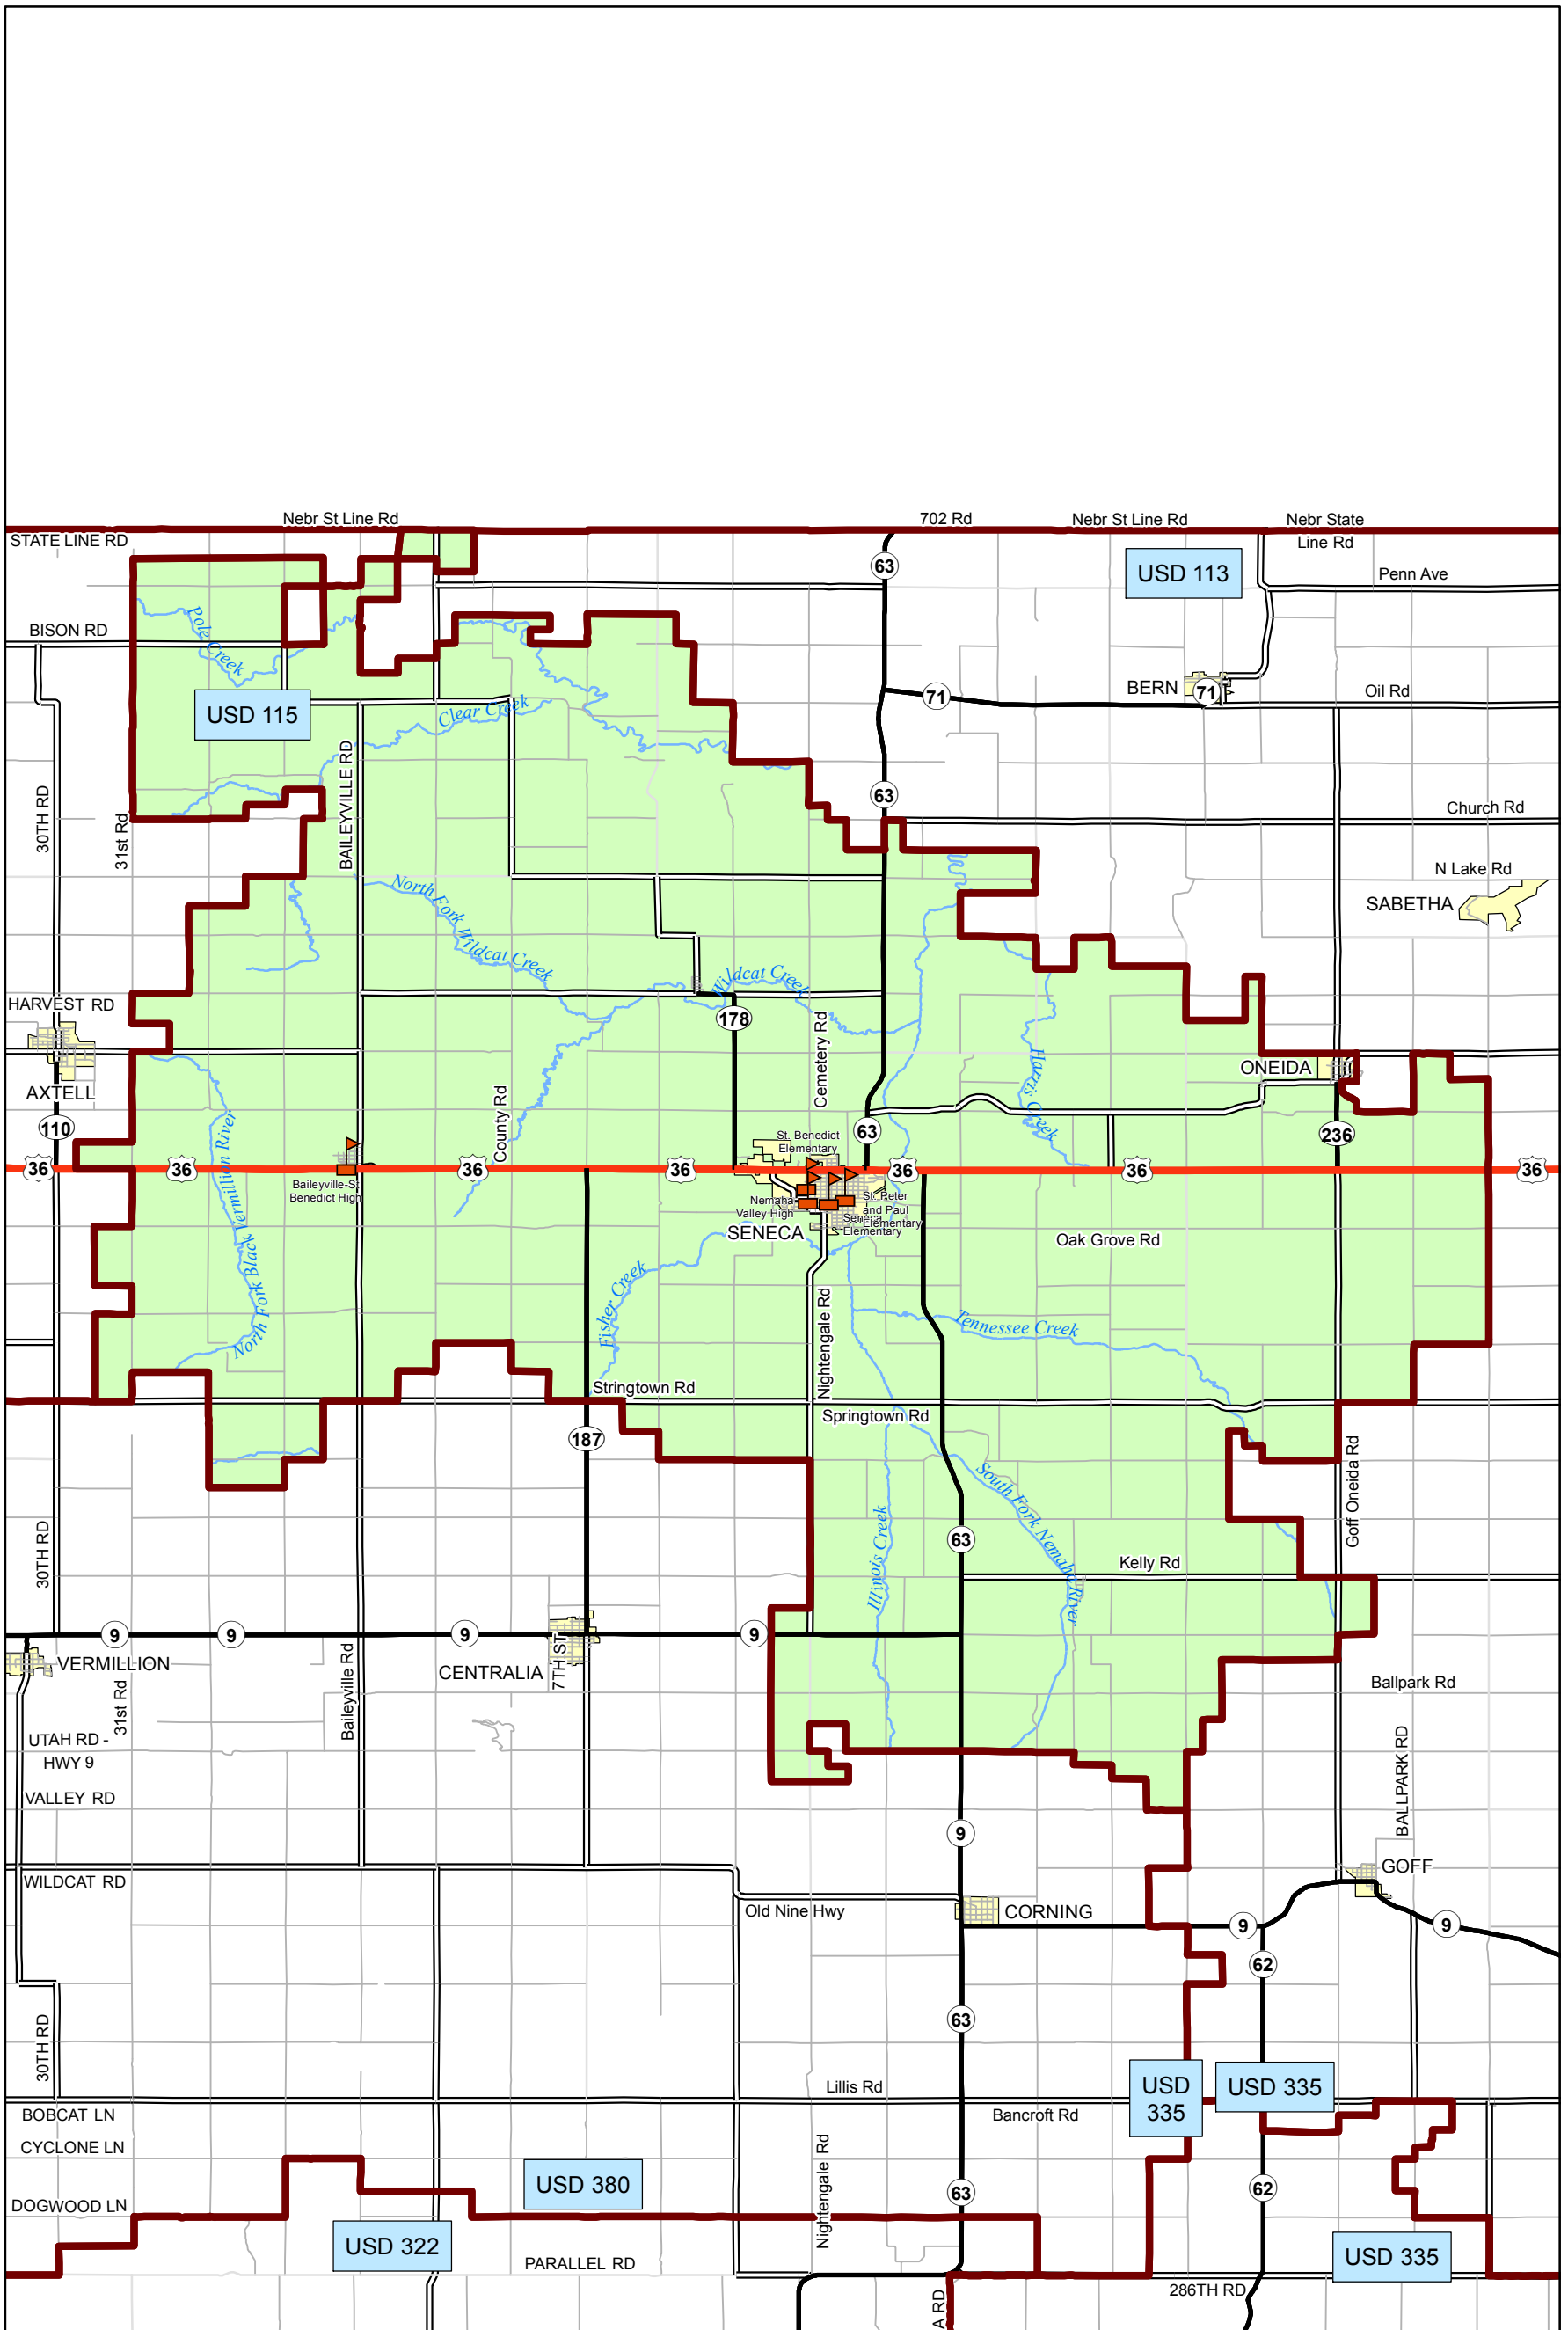

USD 115 District Map

PREPARED BY THE
KANSAS DEPARTMENT OF TRANSPORTATION
BUREAU OF TRANSPORTATION PLANNING

MAP CREATED TUESDAY, JUNE 02, 2015

KDOT makes no warranties, guarantees, or representations for accuracy of this information and assumes no liability for errors or omissions.

-  Primary/Secondary School
-  Post Secondary School
-  District Boundaries