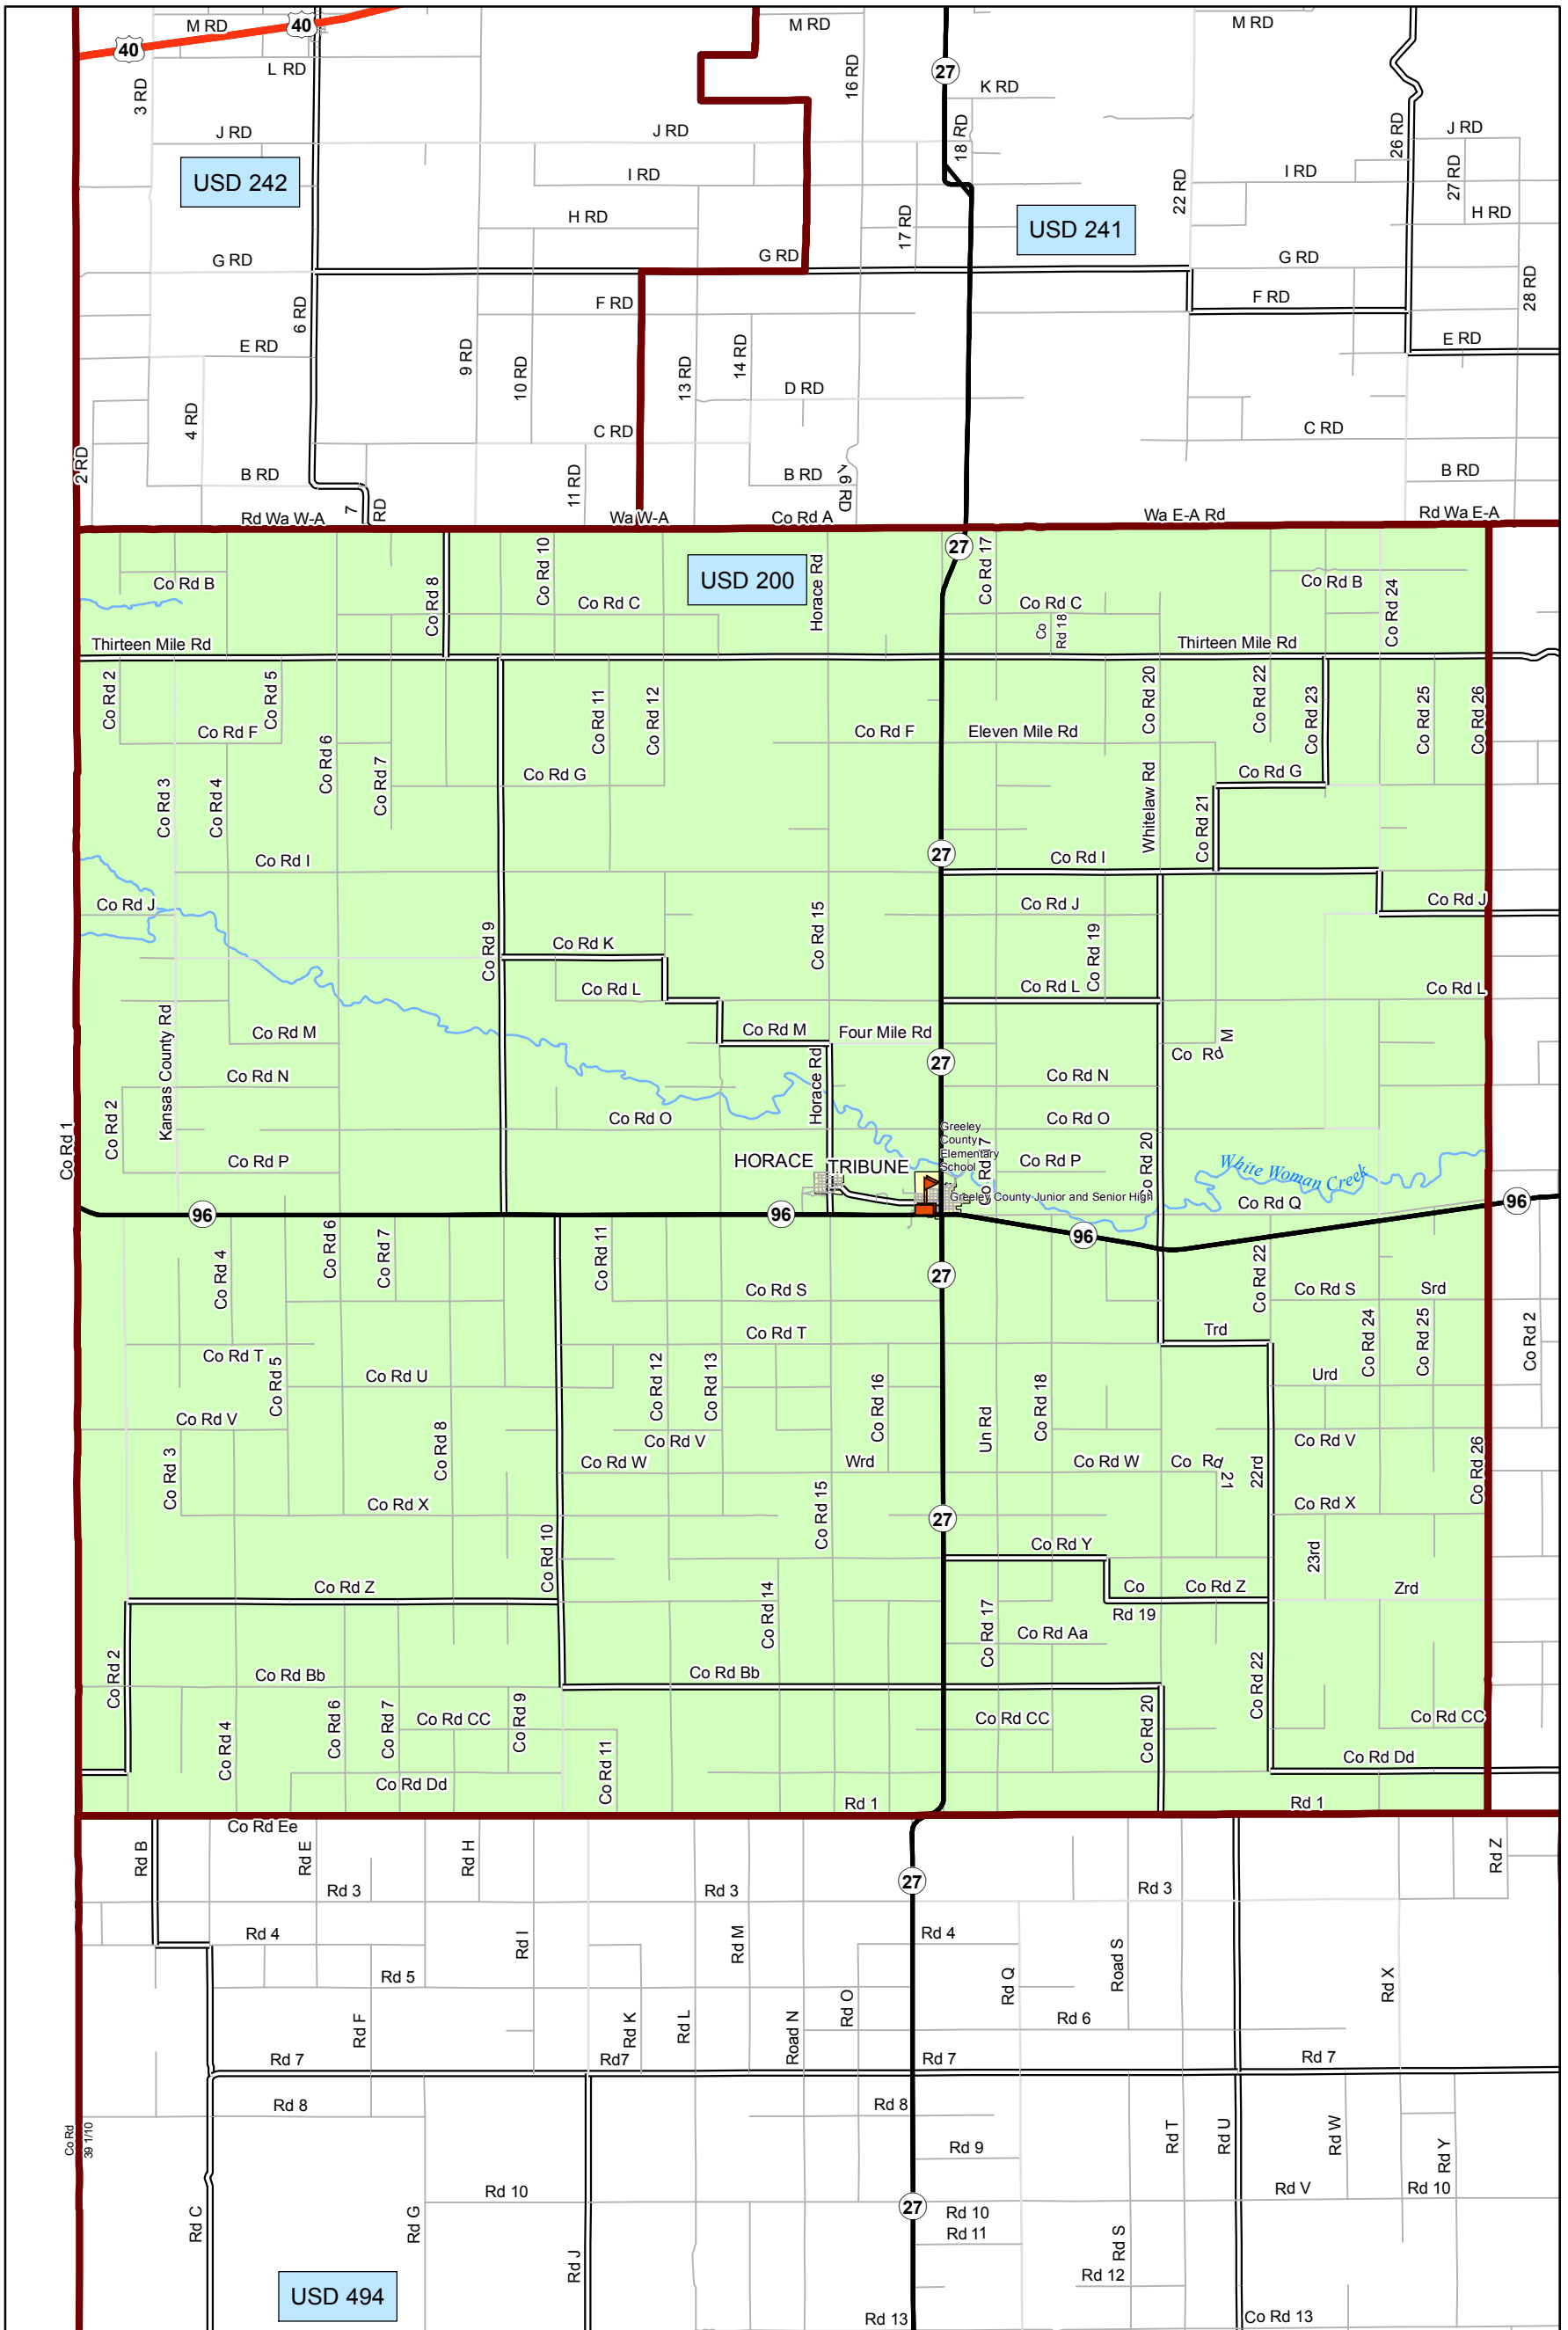

# USD 200 District Map

PREPARED BY THE  
**KANSAS DEPARTMENT OF TRANSPORTATION**  
**BUREAU OF TRANSPORTATION PLANNING**

MAP CREATED TUESDAY, JUNE 02, 2015

KDOT makes no warranties, guarantees, or representations for accuracy of this information and assumes no liability for errors or omissions.

-  Primary/Secondary School
-  Post Secondary School
-  District Boundaries