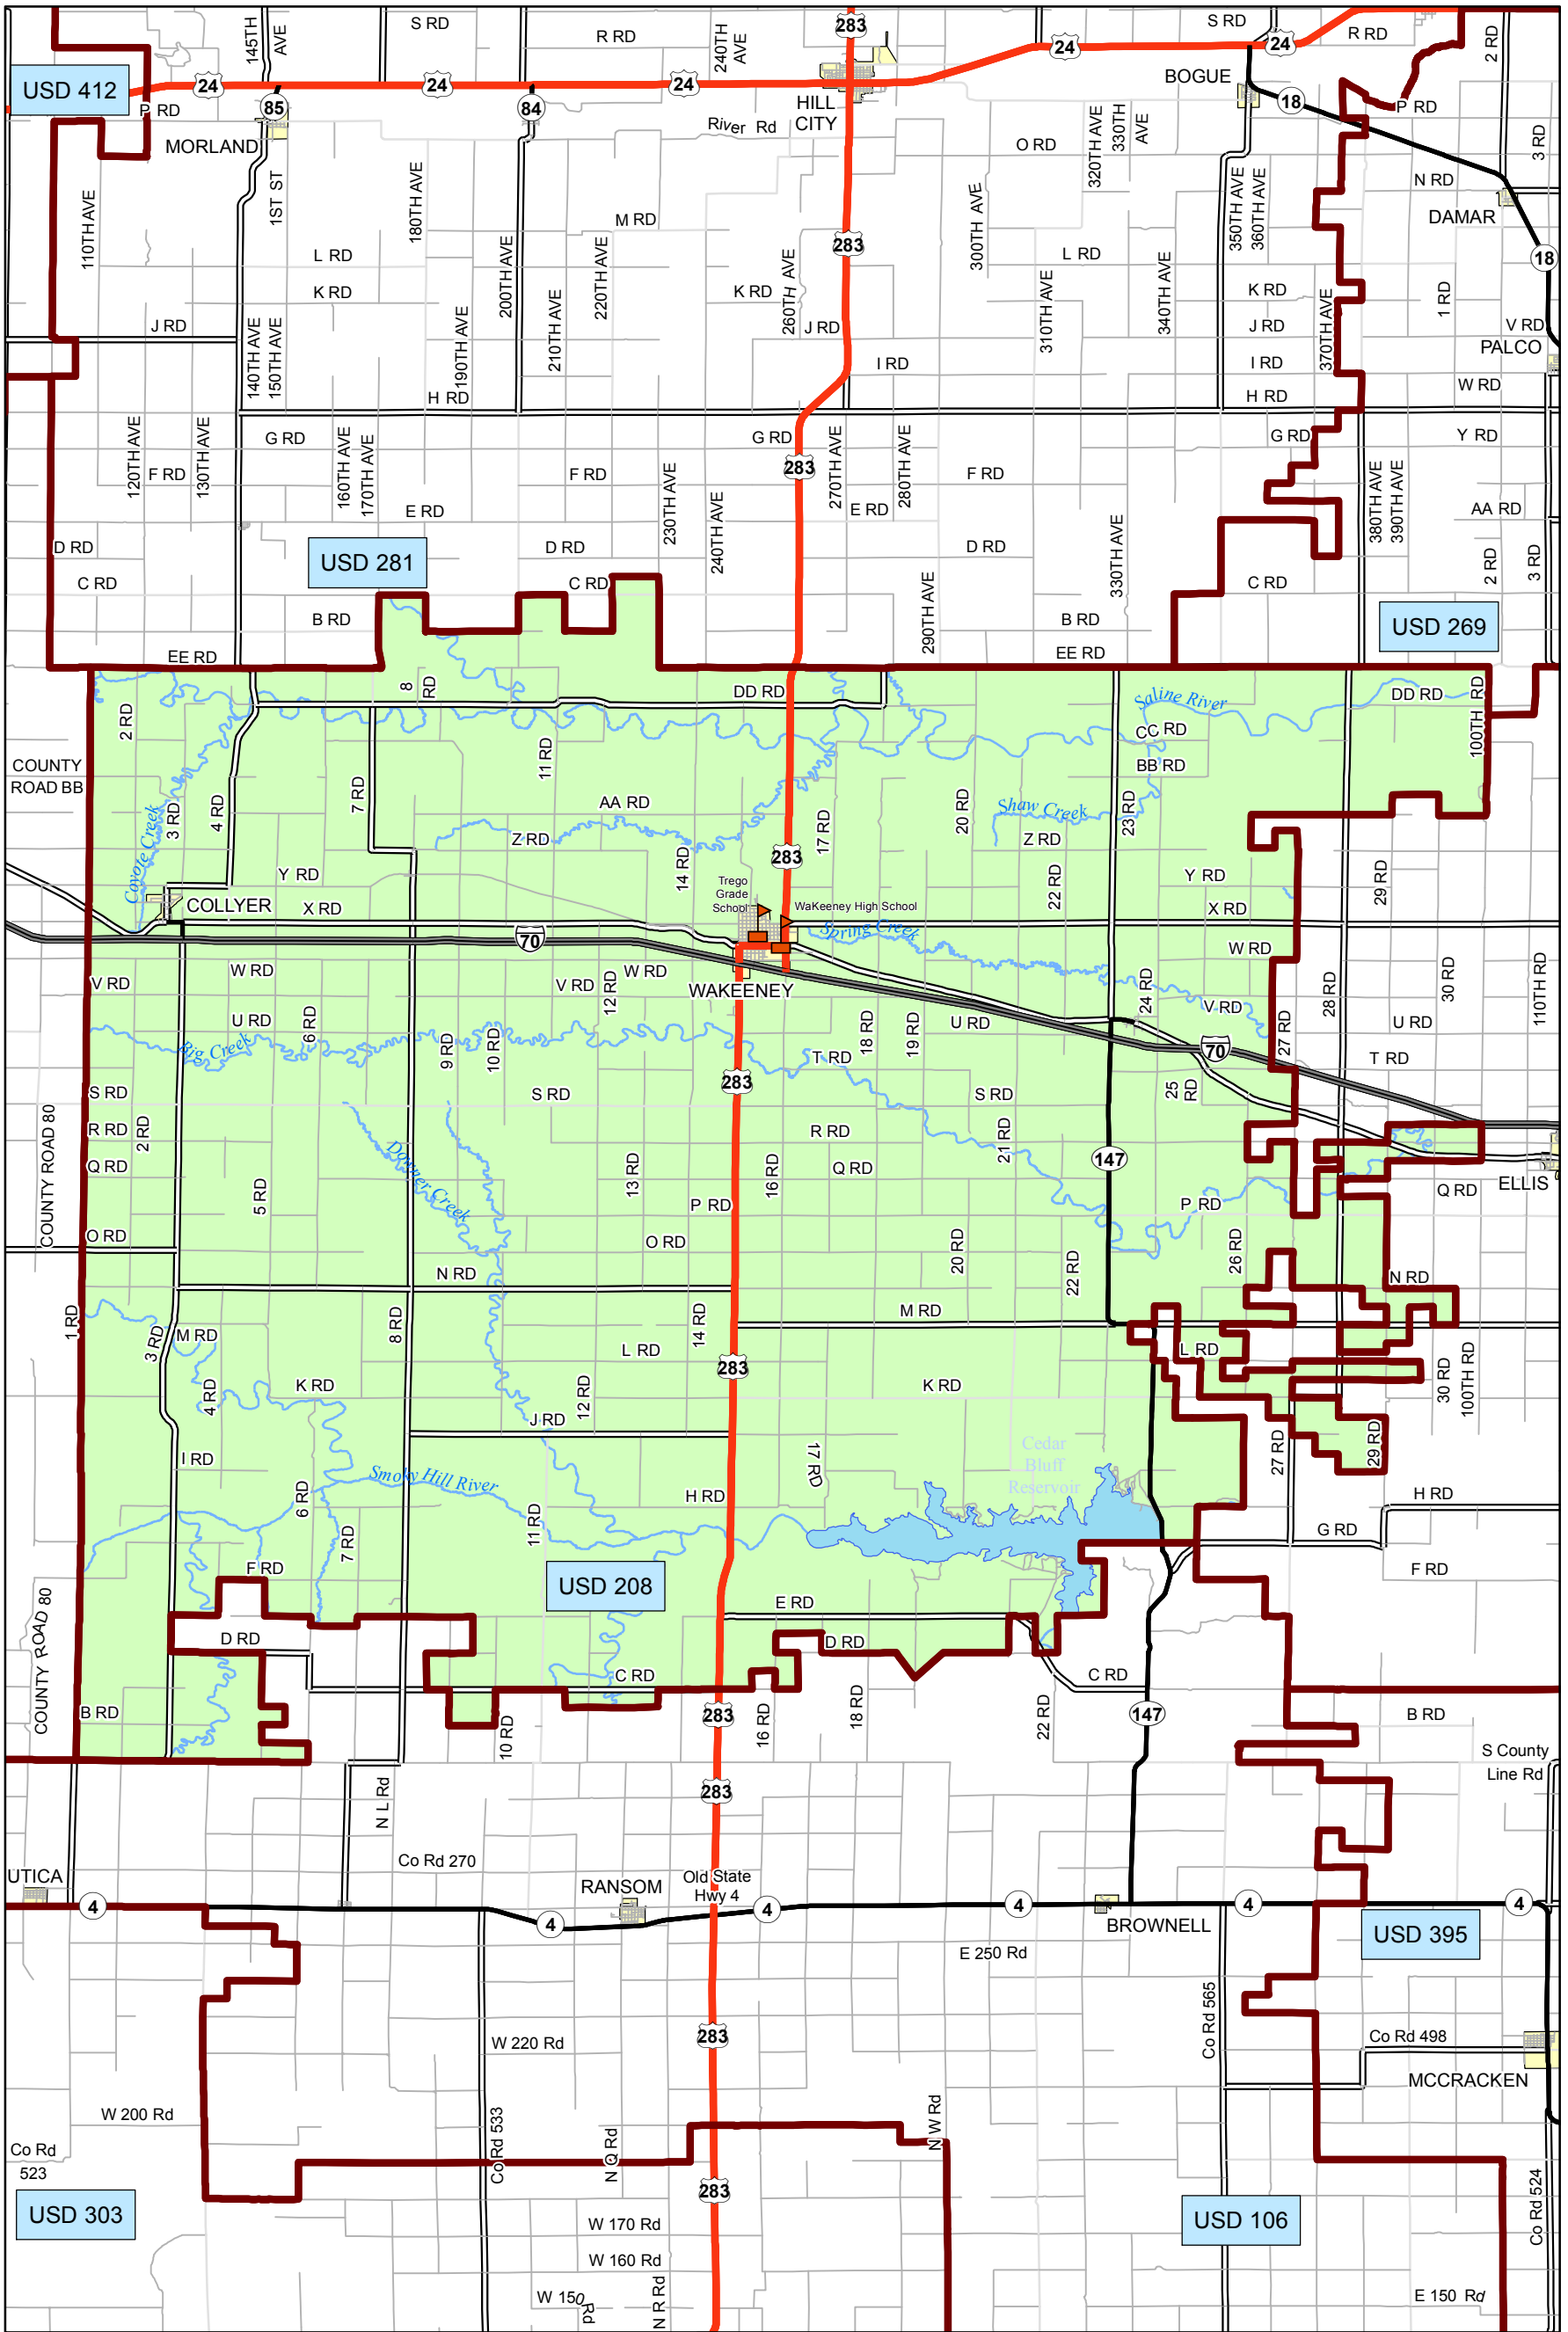

USD 208 District Map

PREPARED BY THE
KANSAS DEPARTMENT OF TRANSPORTATION
BUREAU OF TRANSPORTATION PLANNING

MAP CREATED TUESDAY, JUNE 02, 2015

KDOT makes no warranties, guarantees, or representations for accuracy of this information and assumes no liability for errors or omissions.

-  Primary/Secondary School
-  Post Secondary School
-  District Boundaries