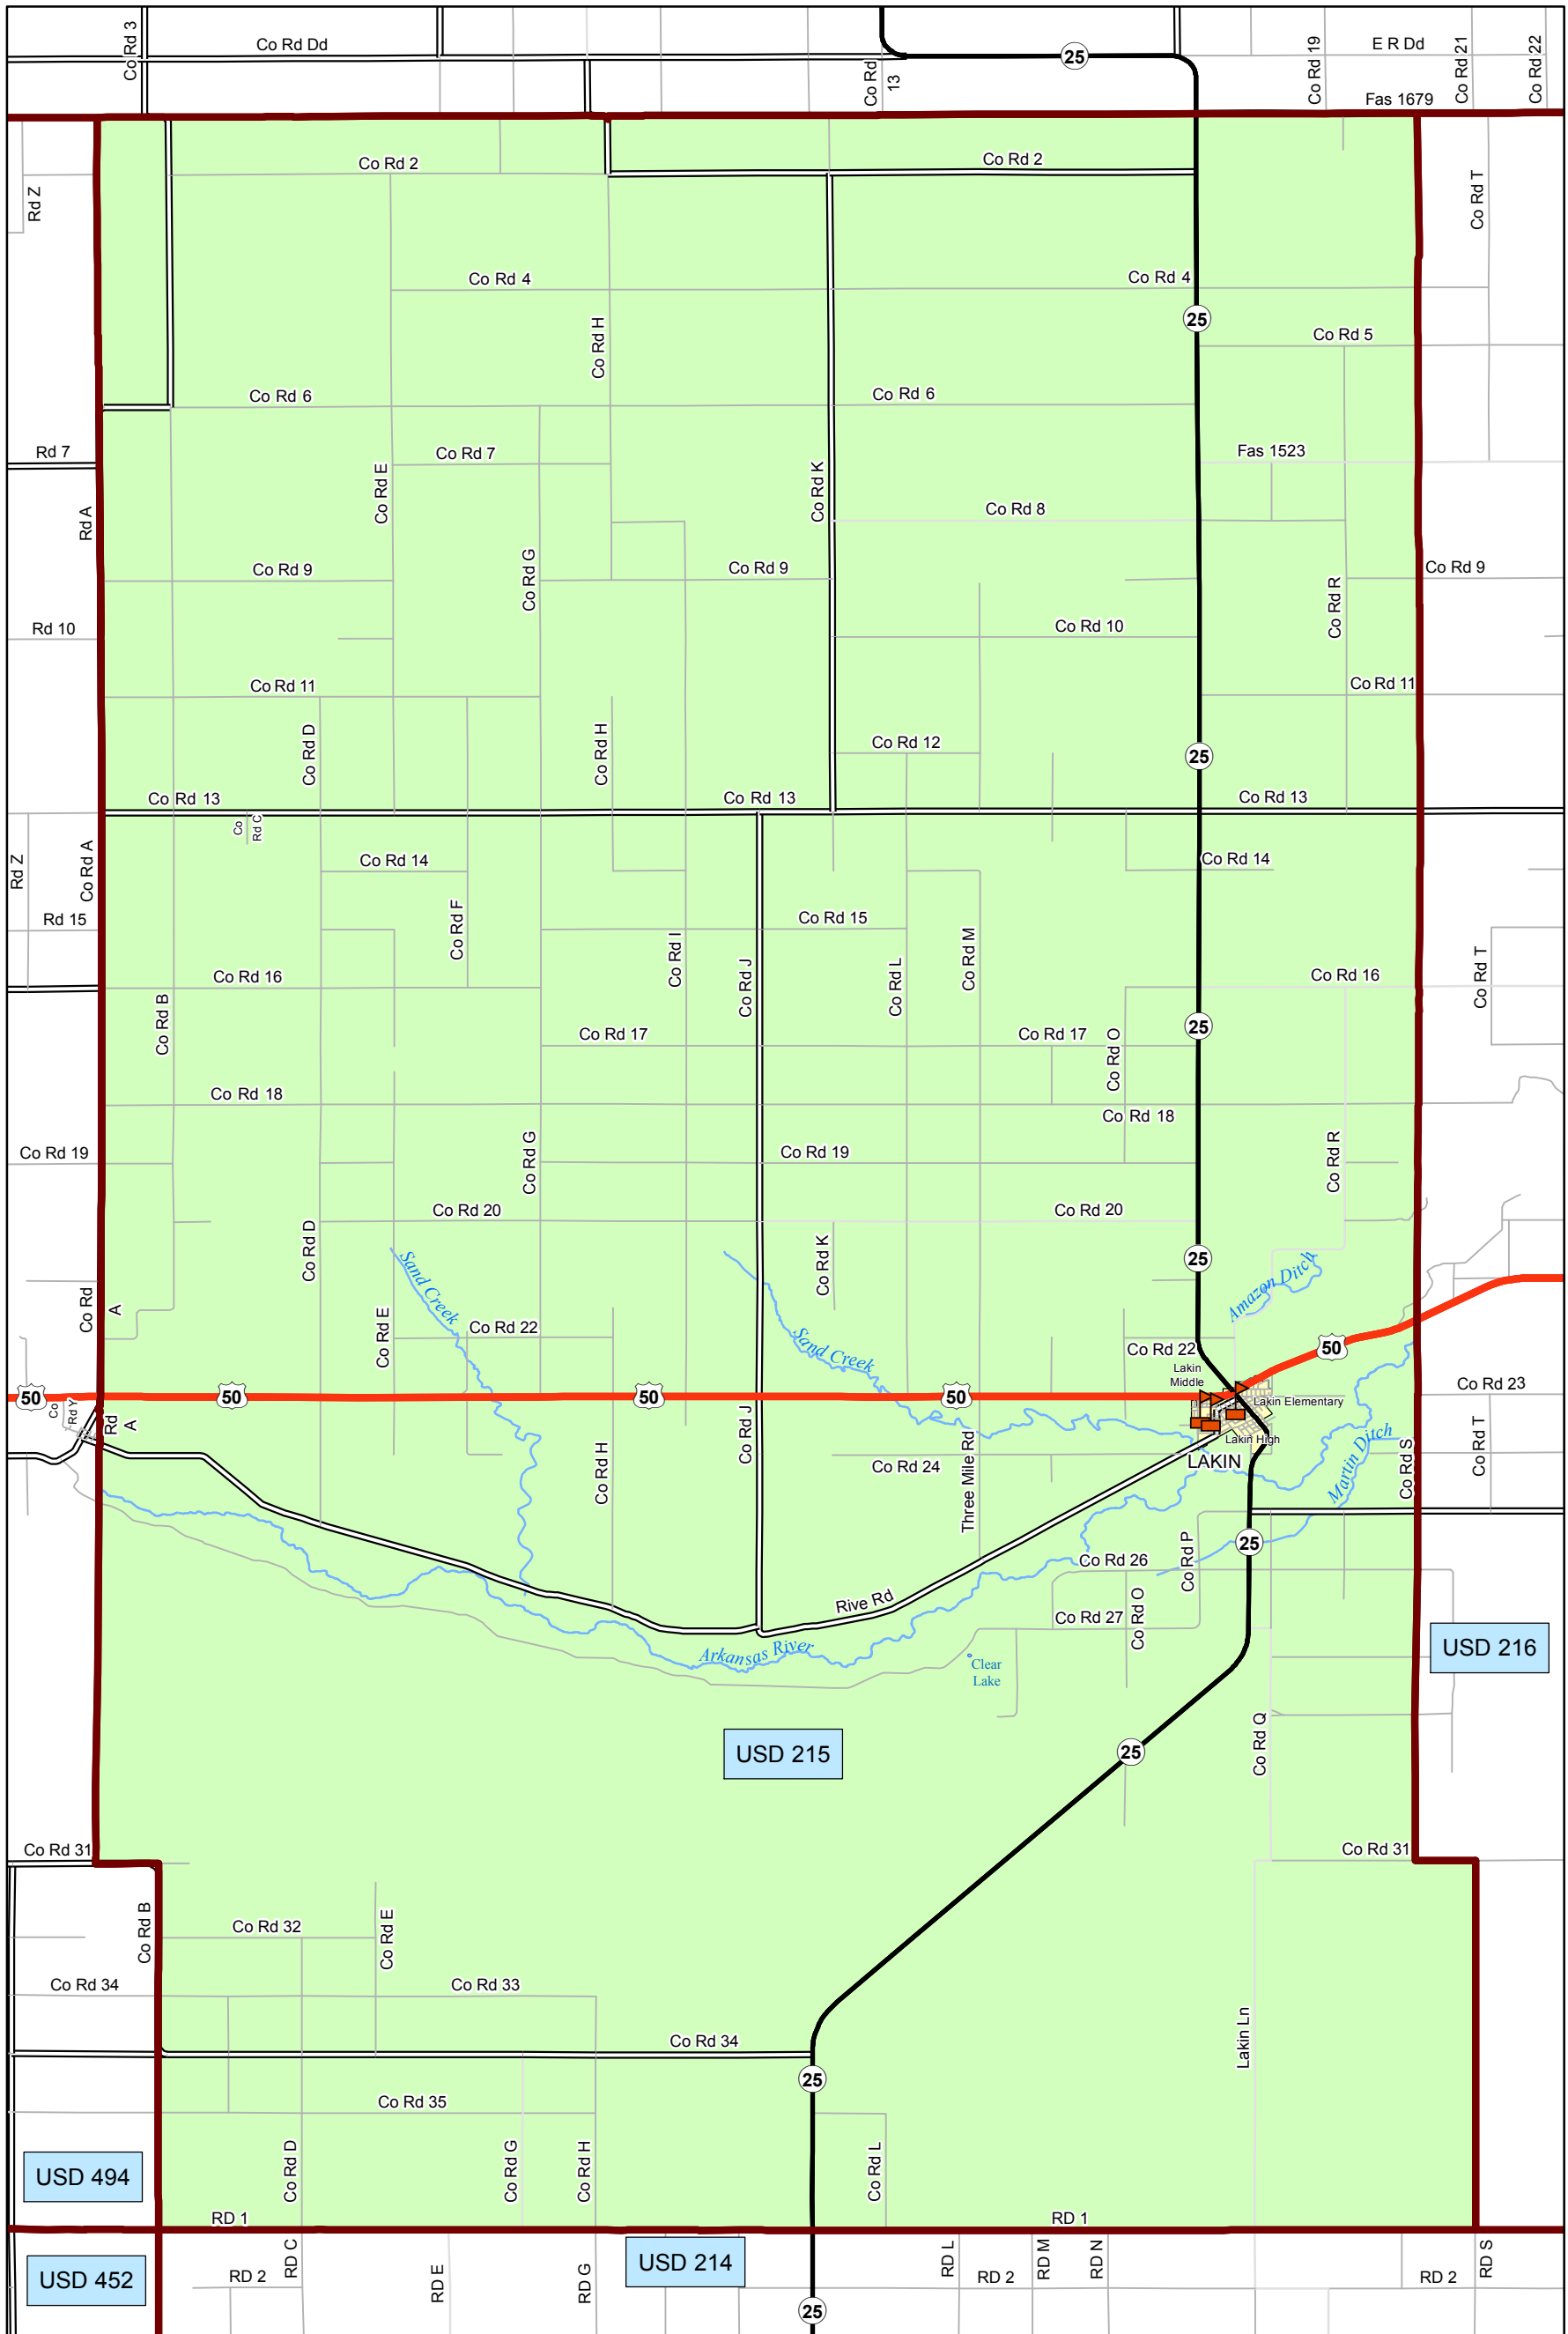

USD 215 District Map

PREPARED BY THE
KANSAS DEPARTMENT OF TRANSPORTATION
BUREAU OF TRANSPORTATION PLANNING

MAP CREATED TUESDAY, JUNE 02, 2015

KDOT makes no warranties, guarantees, or representations for accuracy of this information and assumes no liability for errors or omissions.

-  Primary/Secondary School
-  Post Secondary School
-  District Boundaries