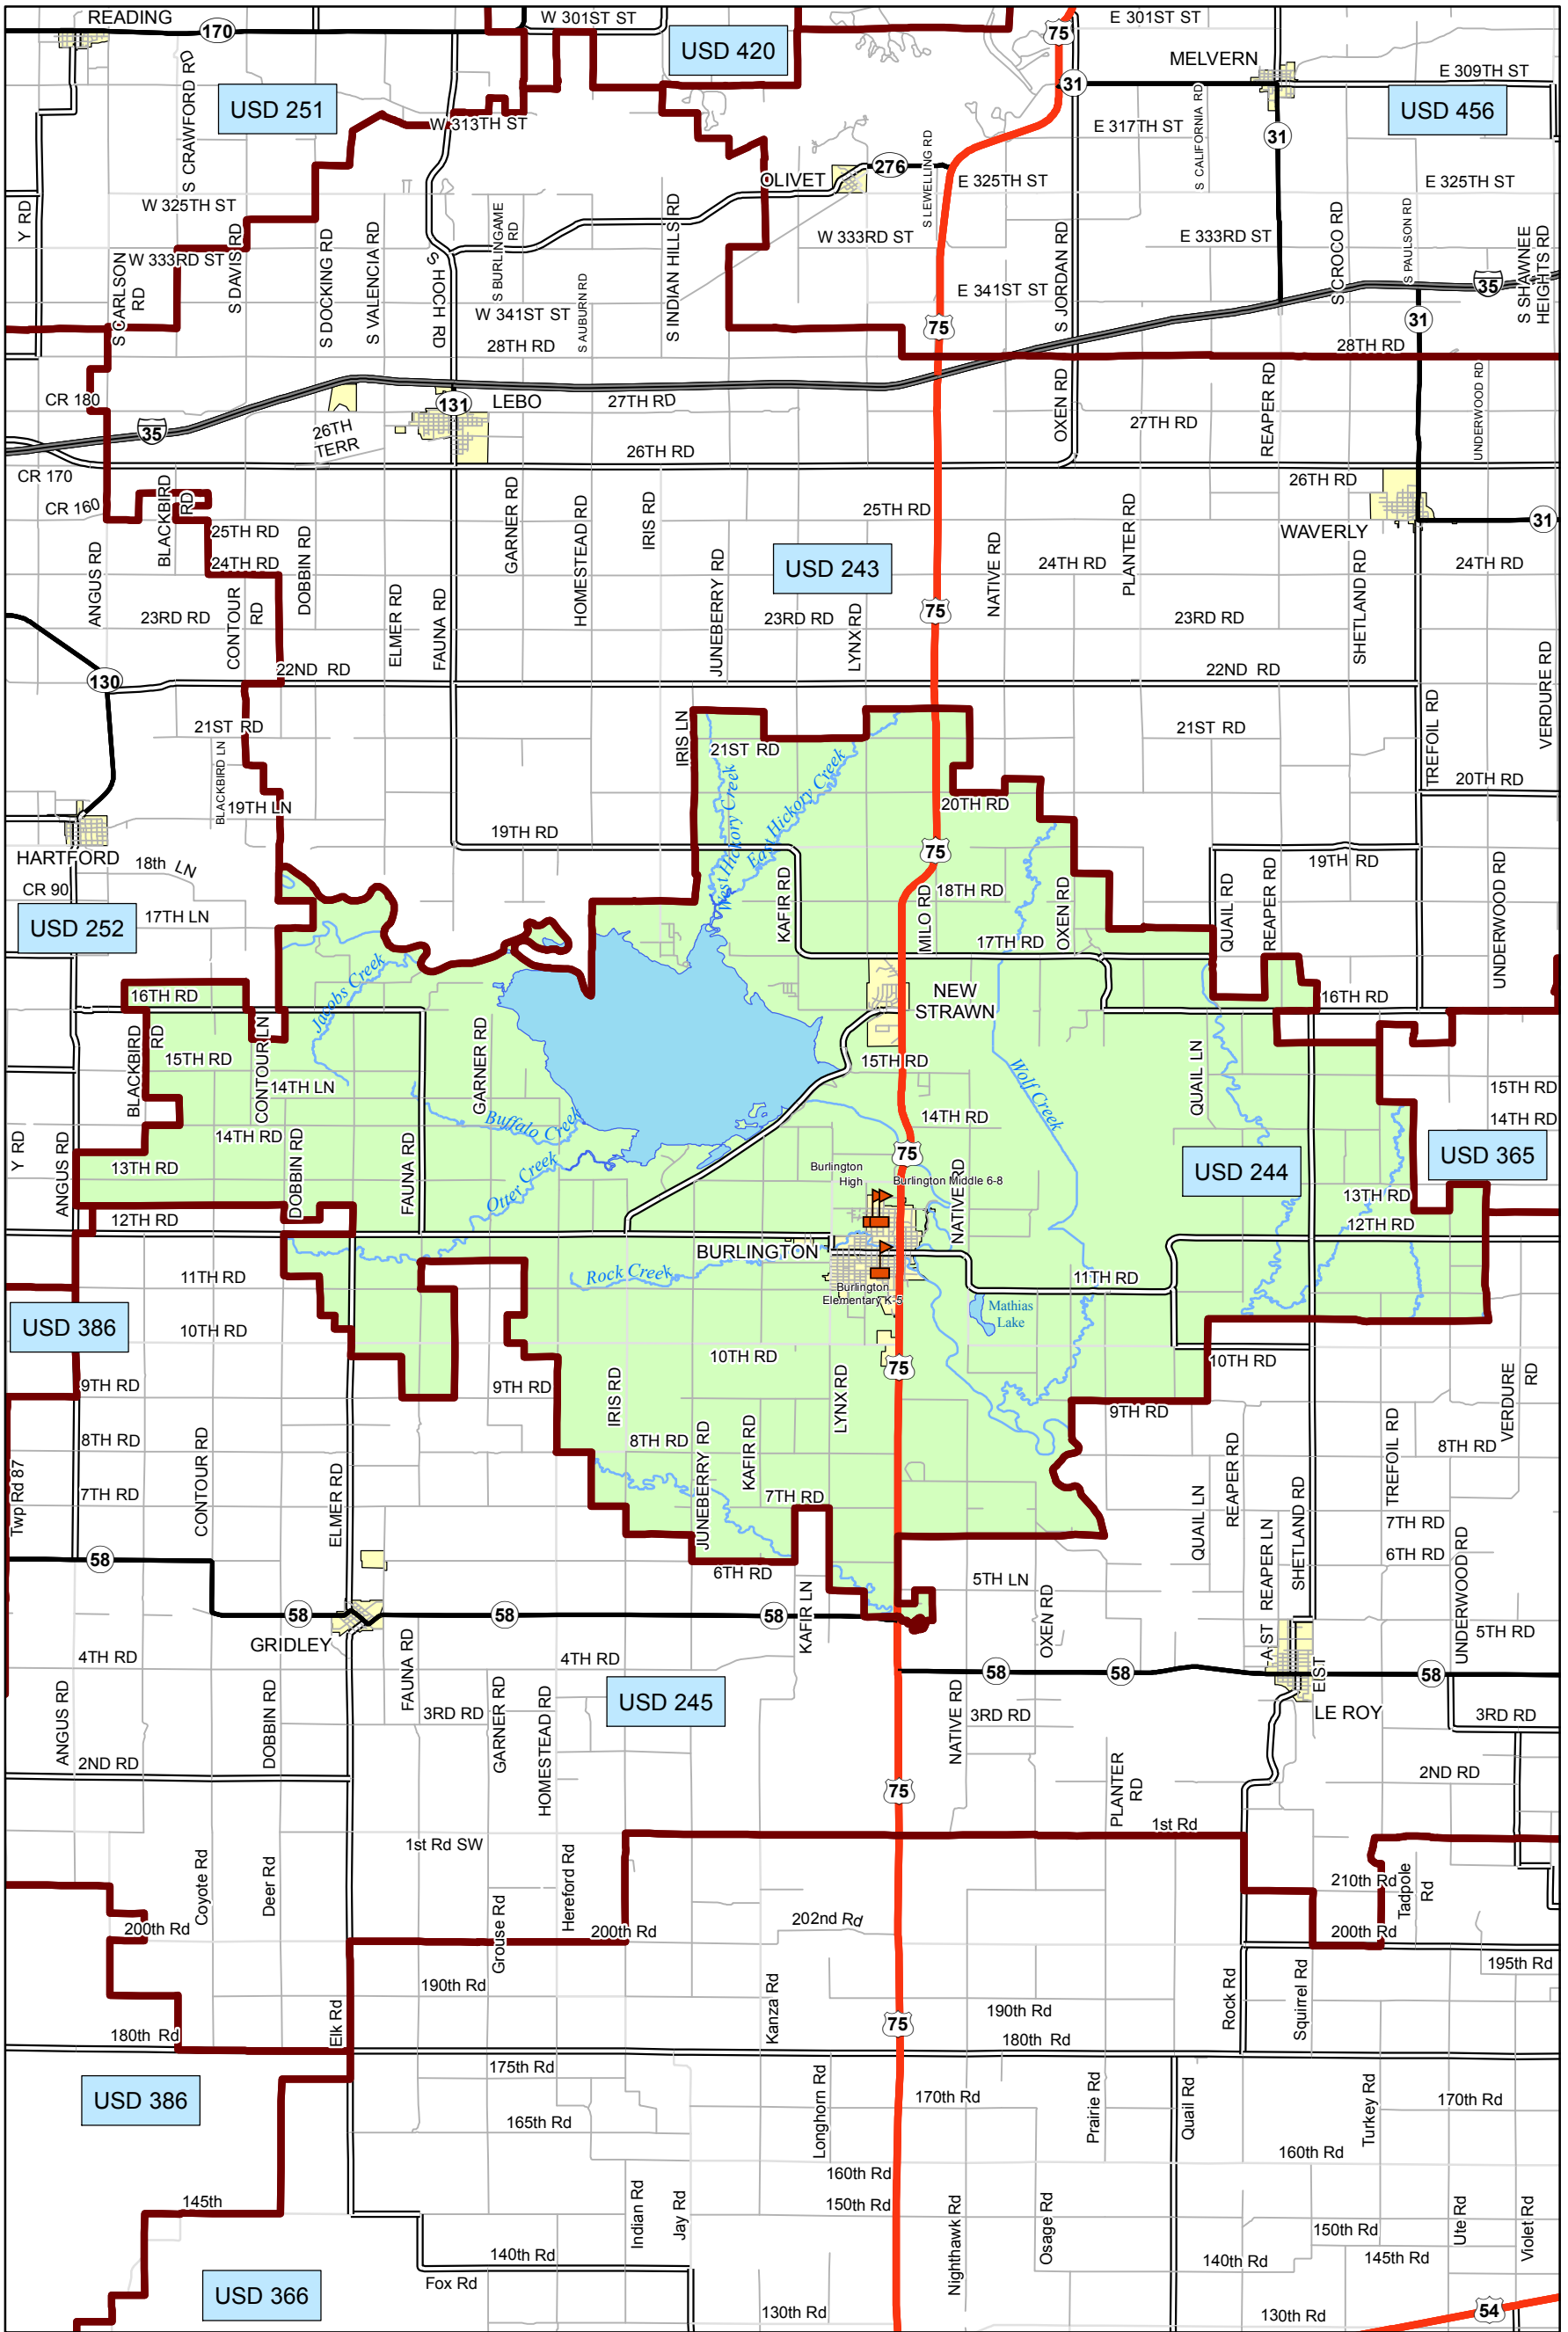

USD 244 District Map

PREPARED BY THE
KANSAS DEPARTMENT OF TRANSPORTATION
BUREAU OF TRANSPORTATION PLANNING

MAP CREATED TUESDAY, JUNE 02, 2015

KDOT makes no warranties, guarantees, or representations for accuracy of this information and assumes no liability for errors or omissions.

-  Primary/Secondary School
-  Post Secondary School
-  District Boundaries