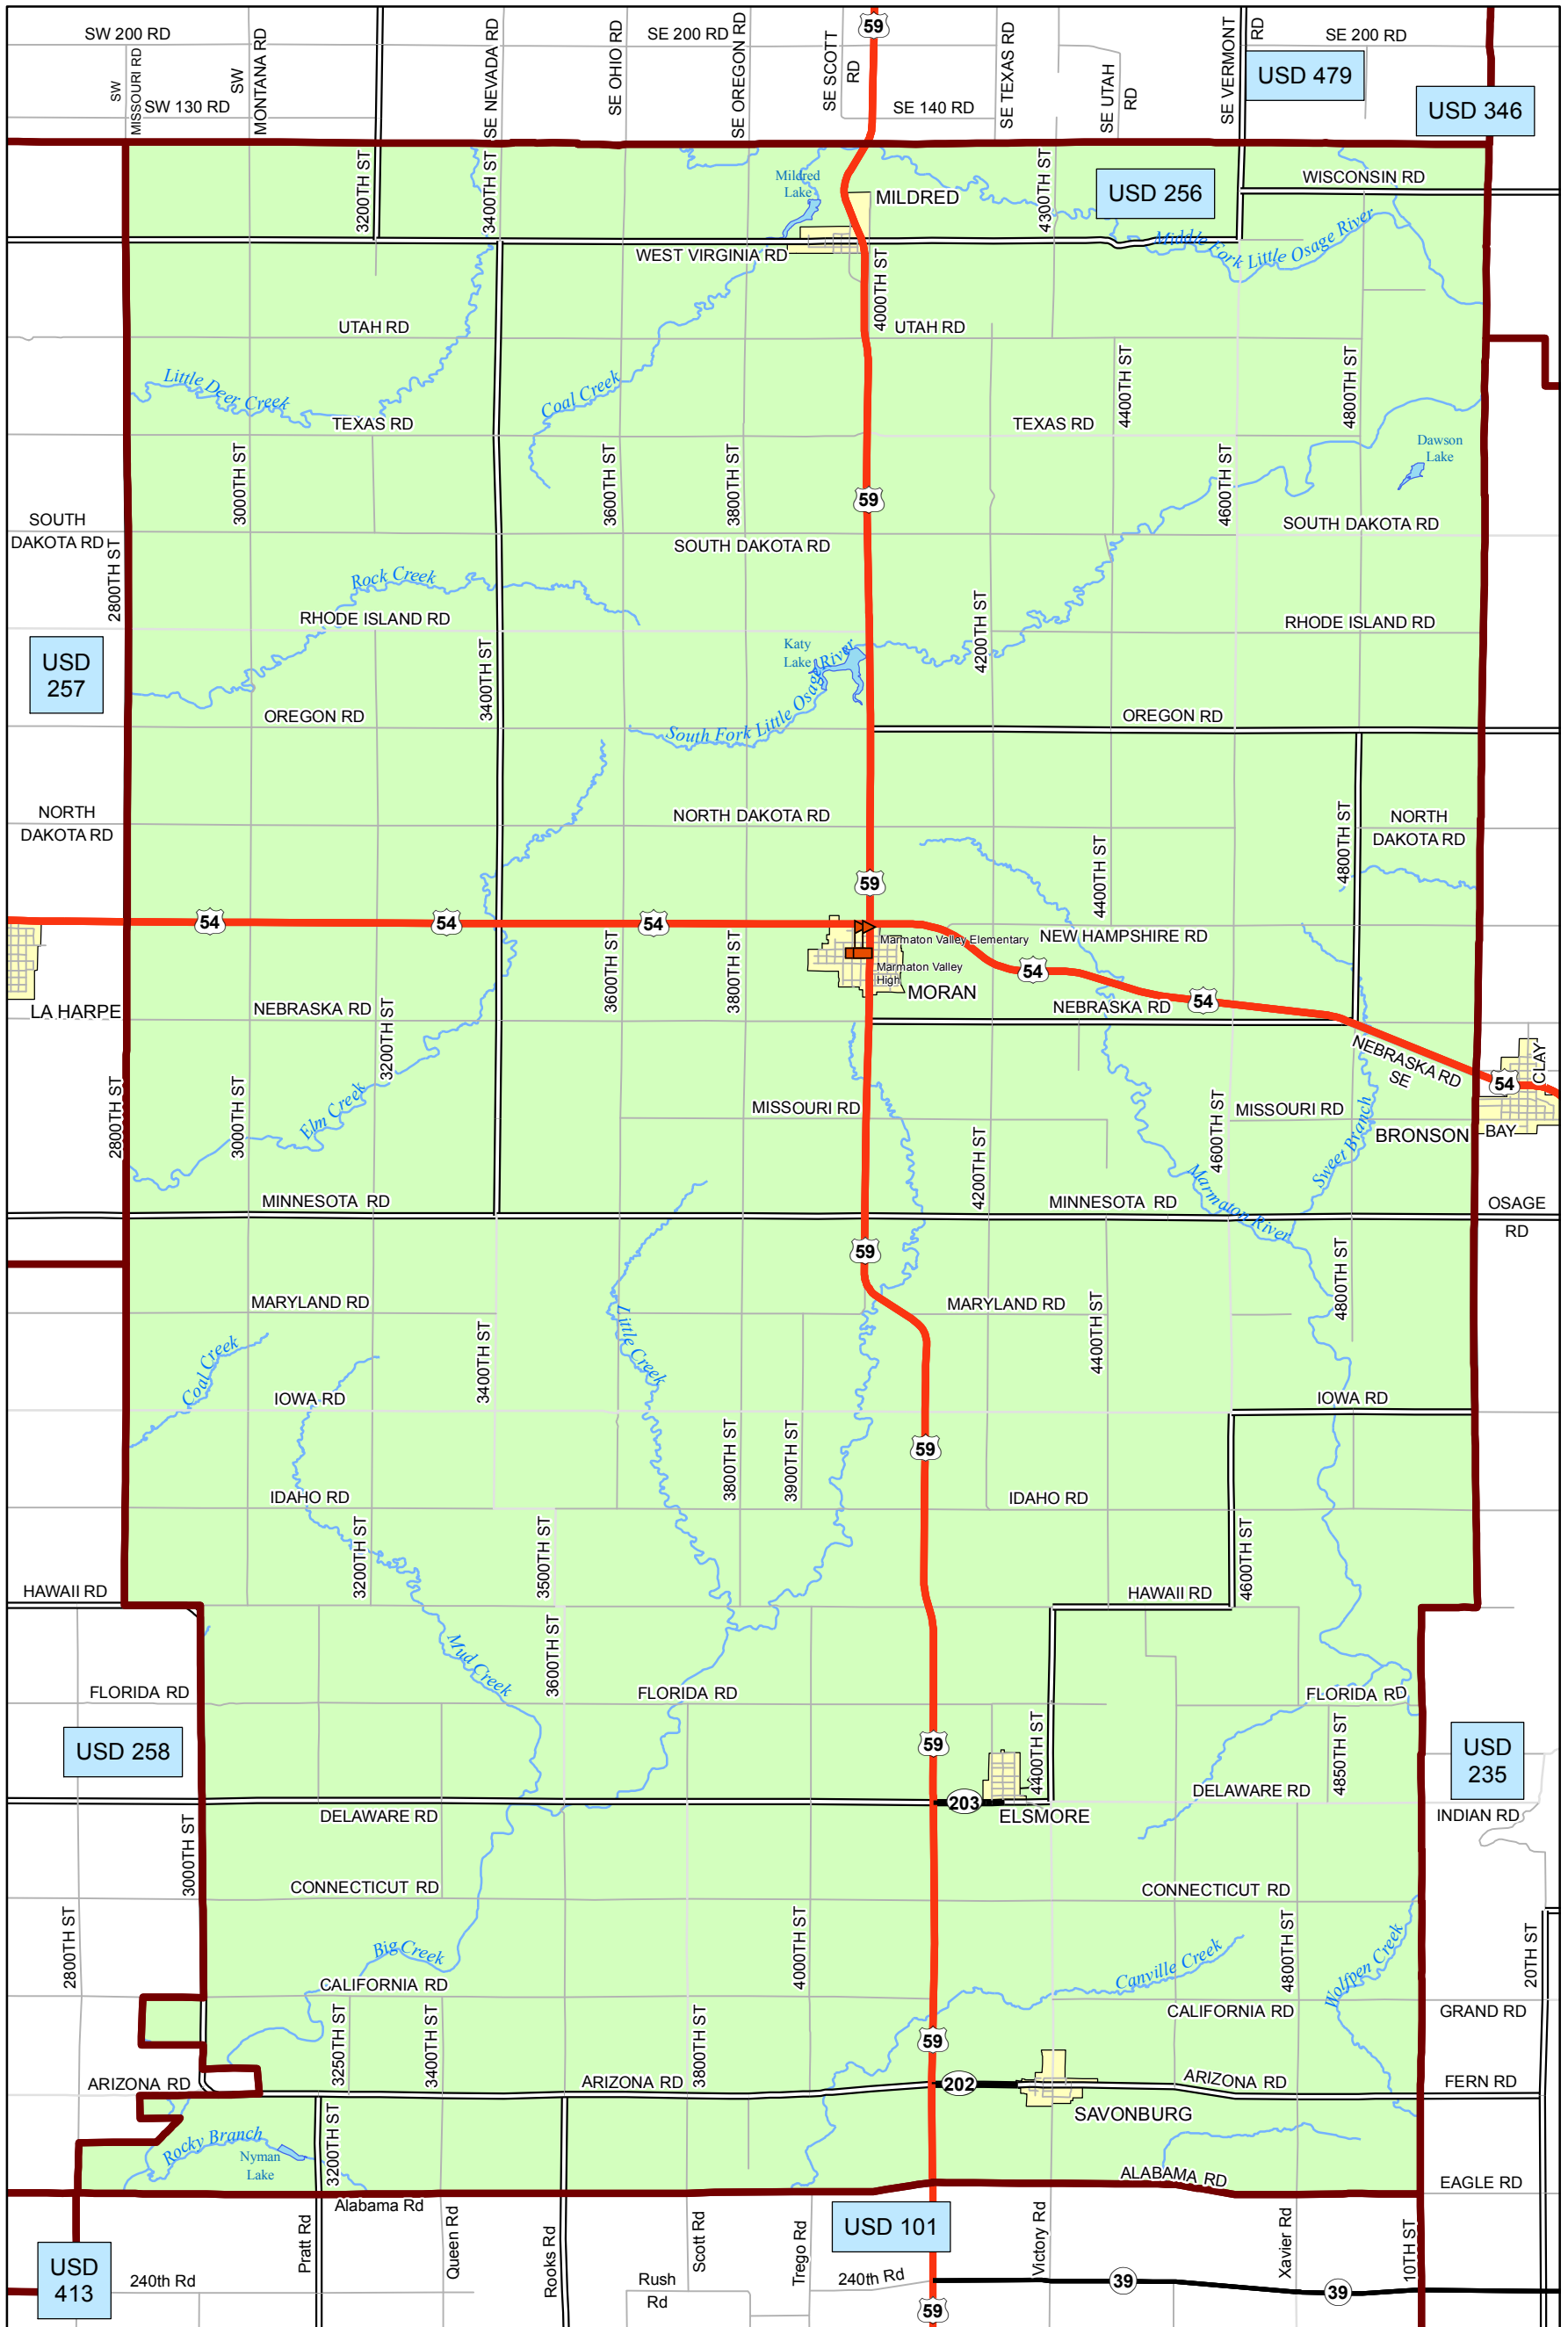

# USD 256 District Map

PREPARED BY THE  
**KANSAS DEPARTMENT OF TRANSPORTATION**  
**BUREAU OF TRANSPORTATION PLANNING**

MAP CREATED TUESDAY, JUNE 02, 2015

KDOT makes no warranties, guarantees, or representations for accuracy of this information and assumes no liability for errors or omissions.

-  Primary/Secondary School
-  Post Secondary School
-  District Boundaries