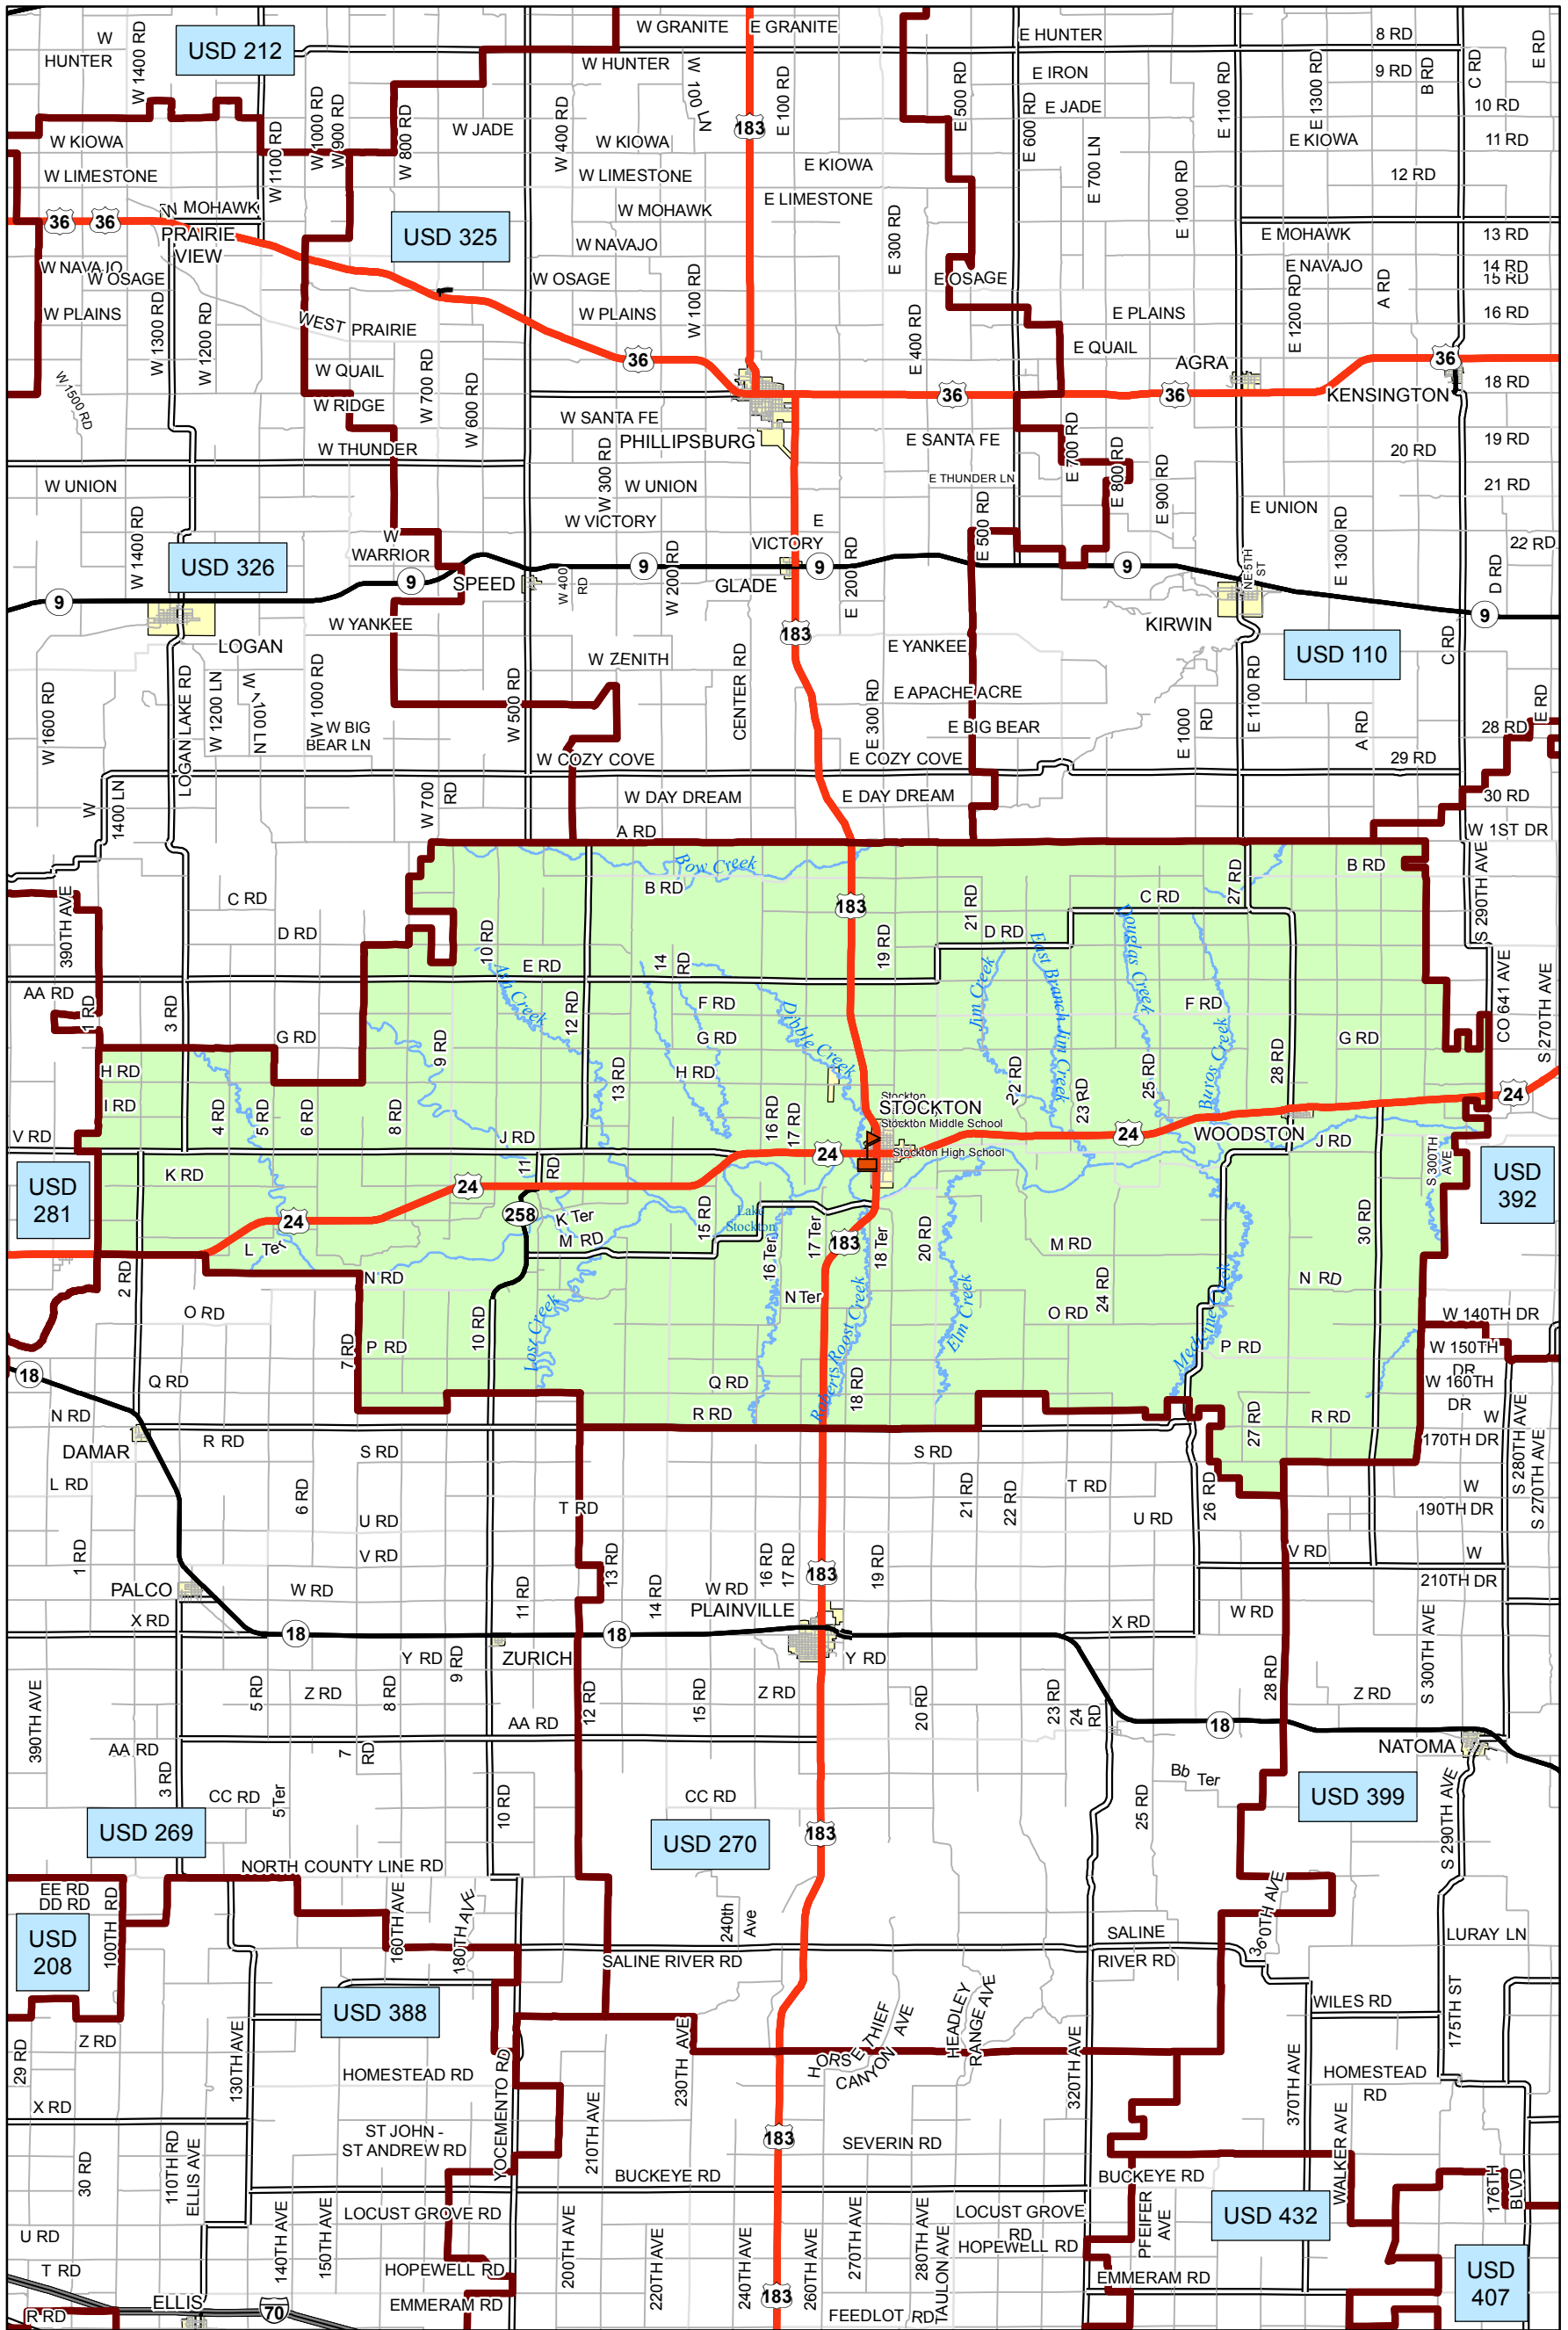

USD 271 District Map

PREPARED BY THE
KANSAS DEPARTMENT OF TRANSPORTATION
BUREAU OF TRANSPORTATION PLANNING

MAP CREATED TUESDAY, JUNE 02, 2015

KDOT makes no warranties, guarantees, or representations for accuracy of this information and assumes no liability for errors or omissions.

-  Primary/Secondary School
-  Post Secondary School
-  District Boundaries