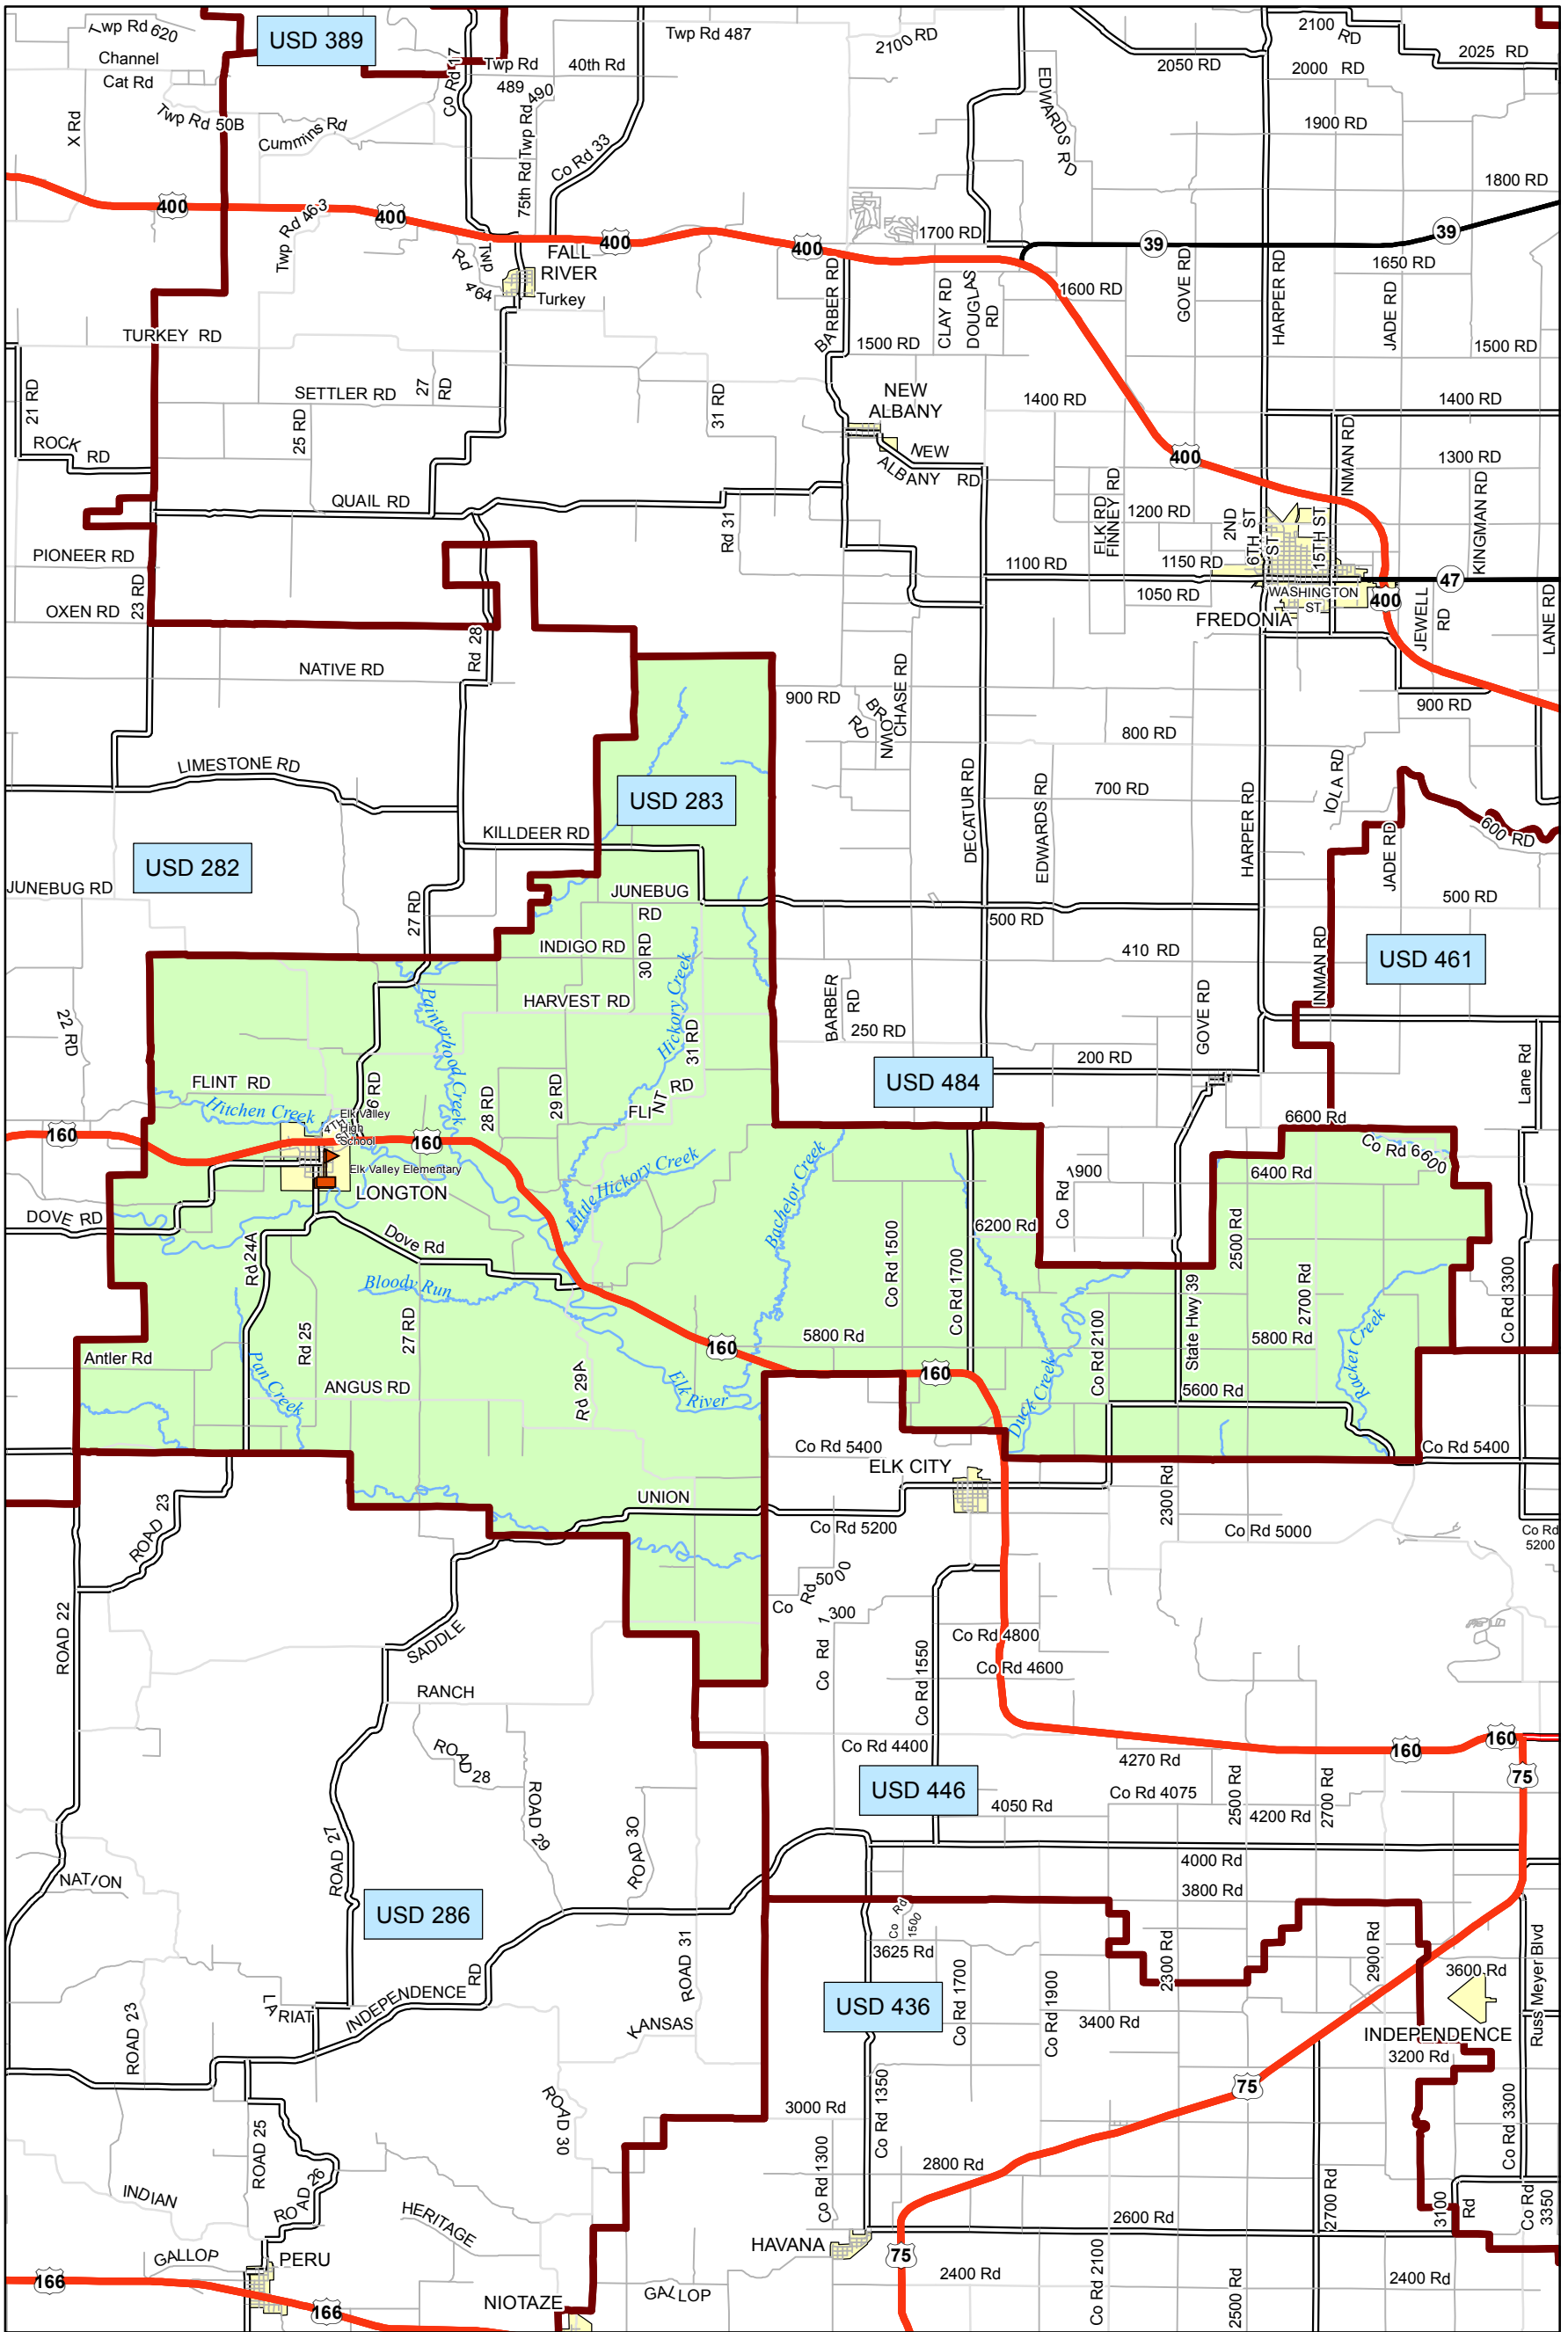

USD 283 District Map

PREPARED BY THE
KANSAS DEPARTMENT OF TRANSPORTATION
BUREAU OF TRANSPORTATION PLANNING

MAP CREATED TUESDAY, JUNE 02, 2015

KDOT makes no warranties, guarantees, or representations for accuracy of this information and assumes no liability for errors or omissions.

-  Primary/Secondary School
-  Post Secondary School
-  District Boundaries