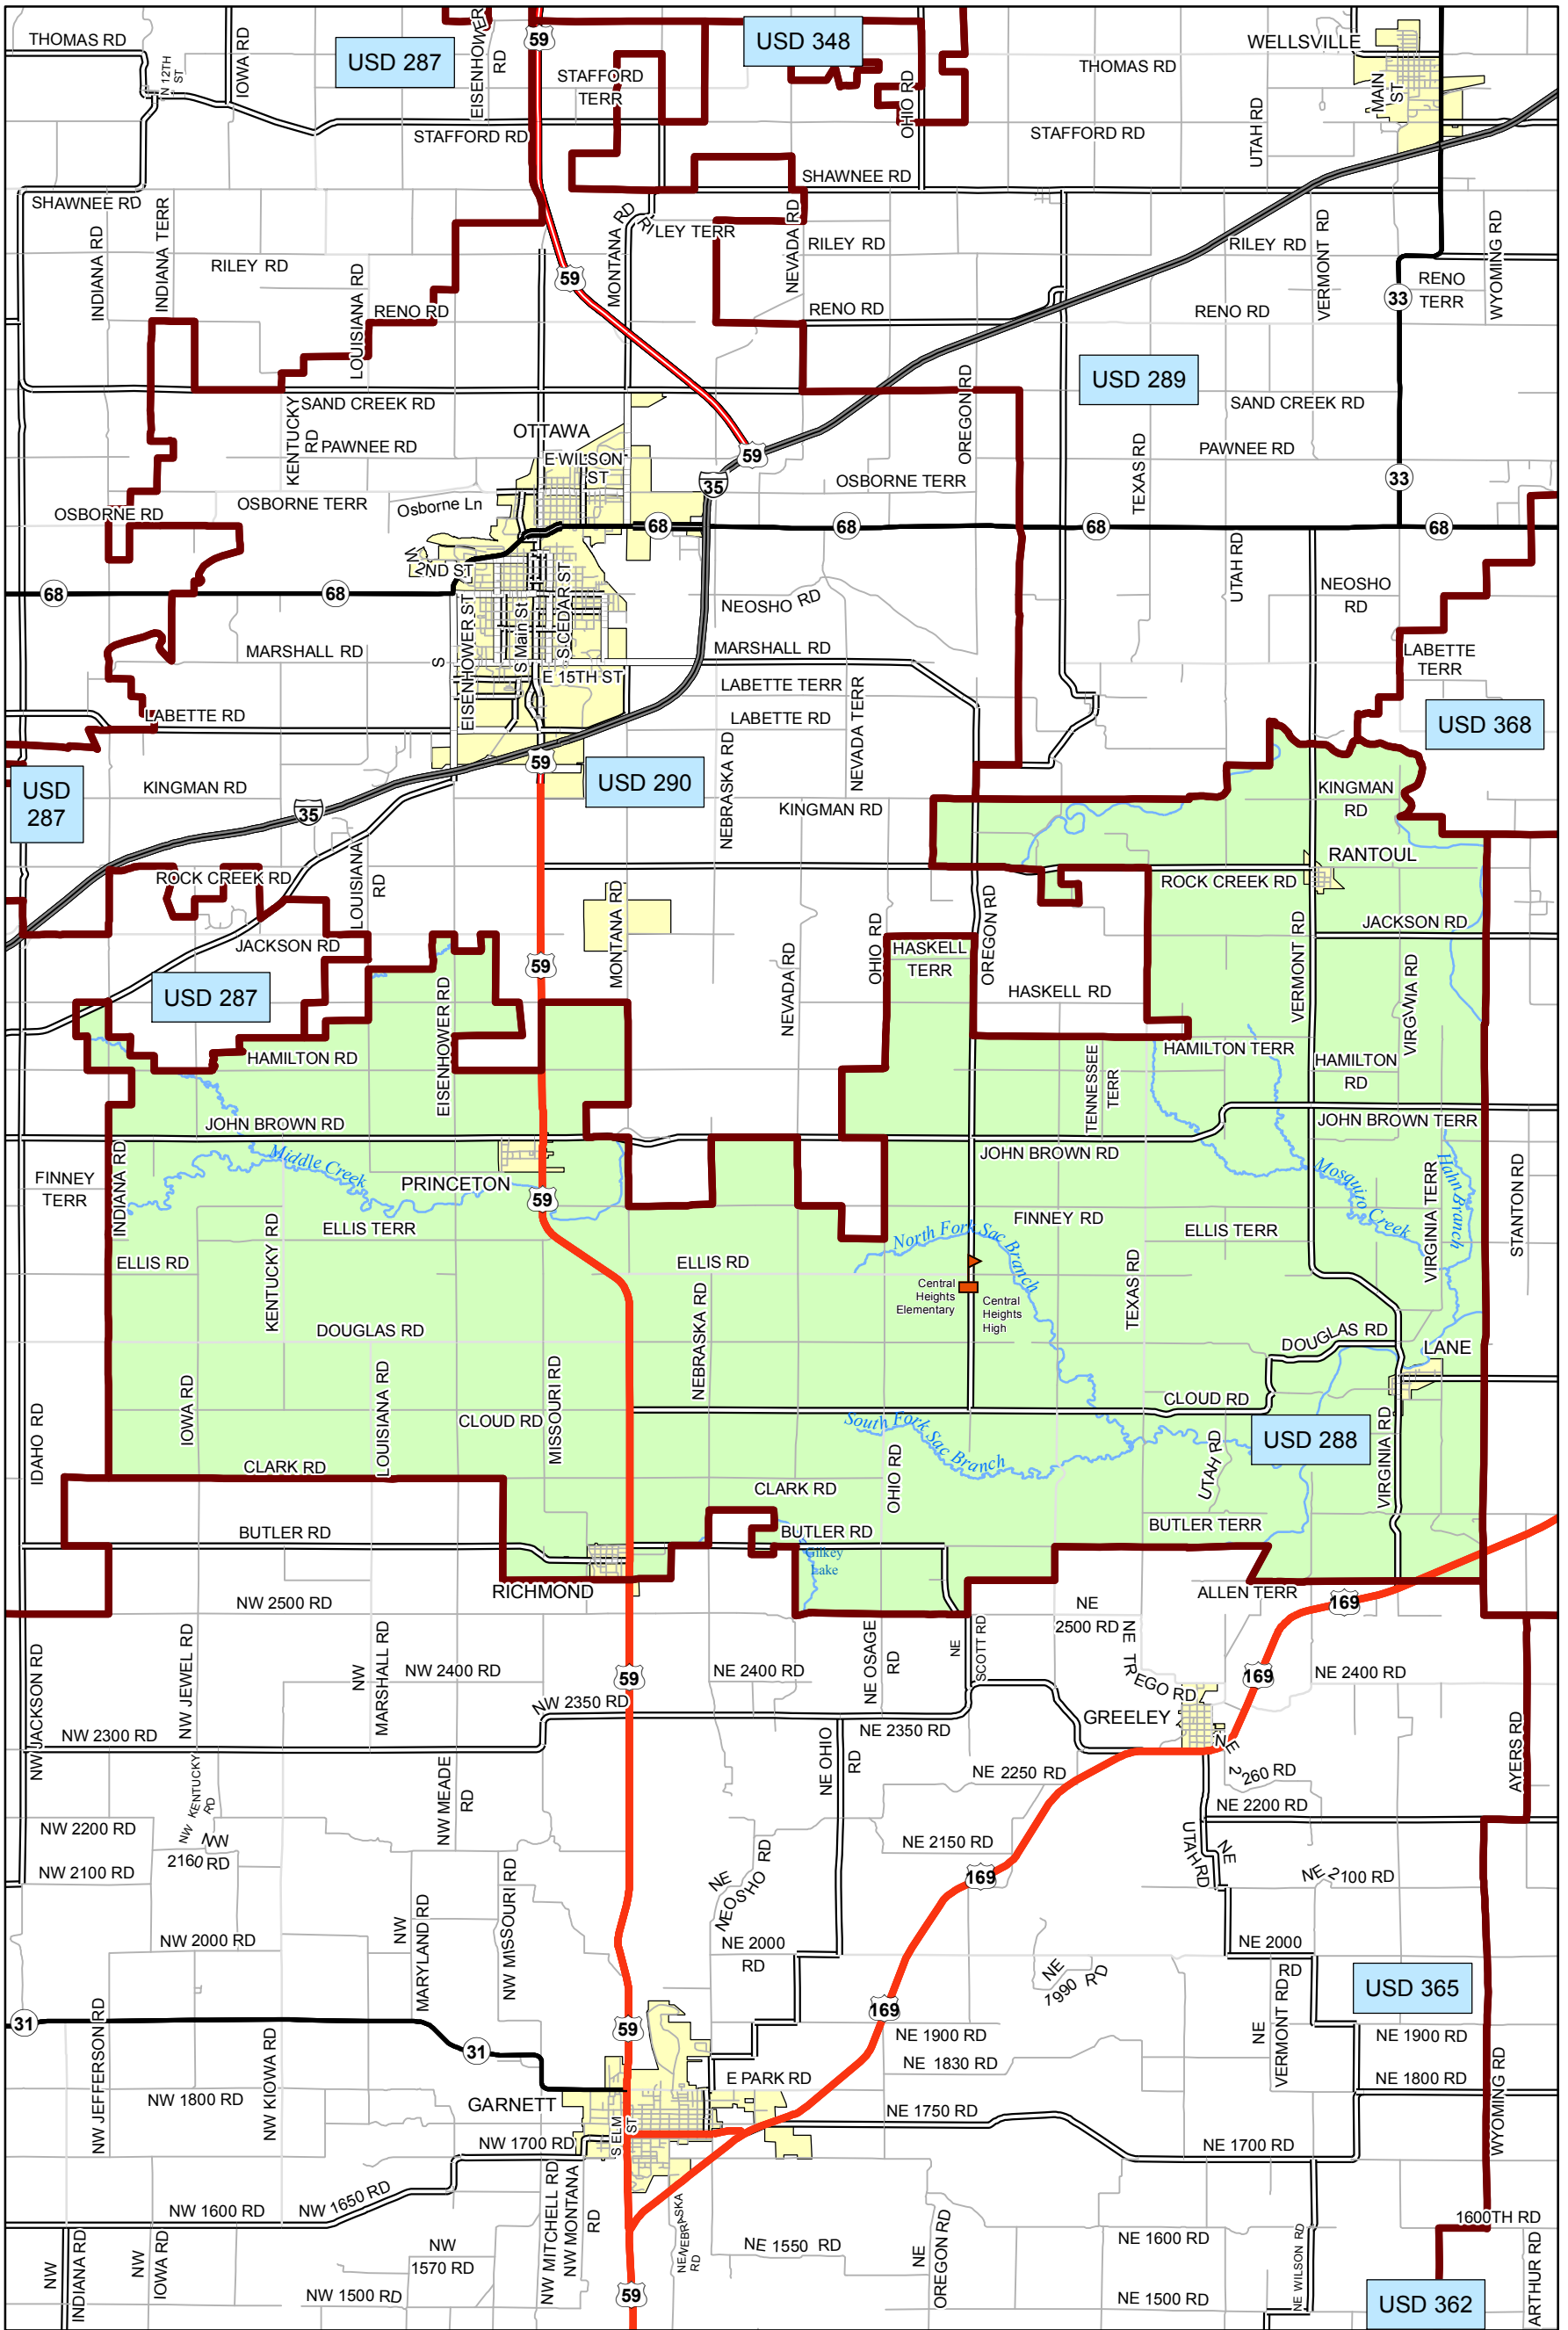

# USD 288 District Map

PREPARED BY THE  
**KANSAS DEPARTMENT OF TRANSPORTATION**  
**BUREAU OF TRANSPORTATION PLANNING**

MAP CREATED TUESDAY, JUNE 02, 2015

KDOT makes no warranties, guarantees, or representations for accuracy of this information and assumes no liability for errors or omissions.

-  Primary/Secondary School
-  Post Secondary School
-  District Boundaries