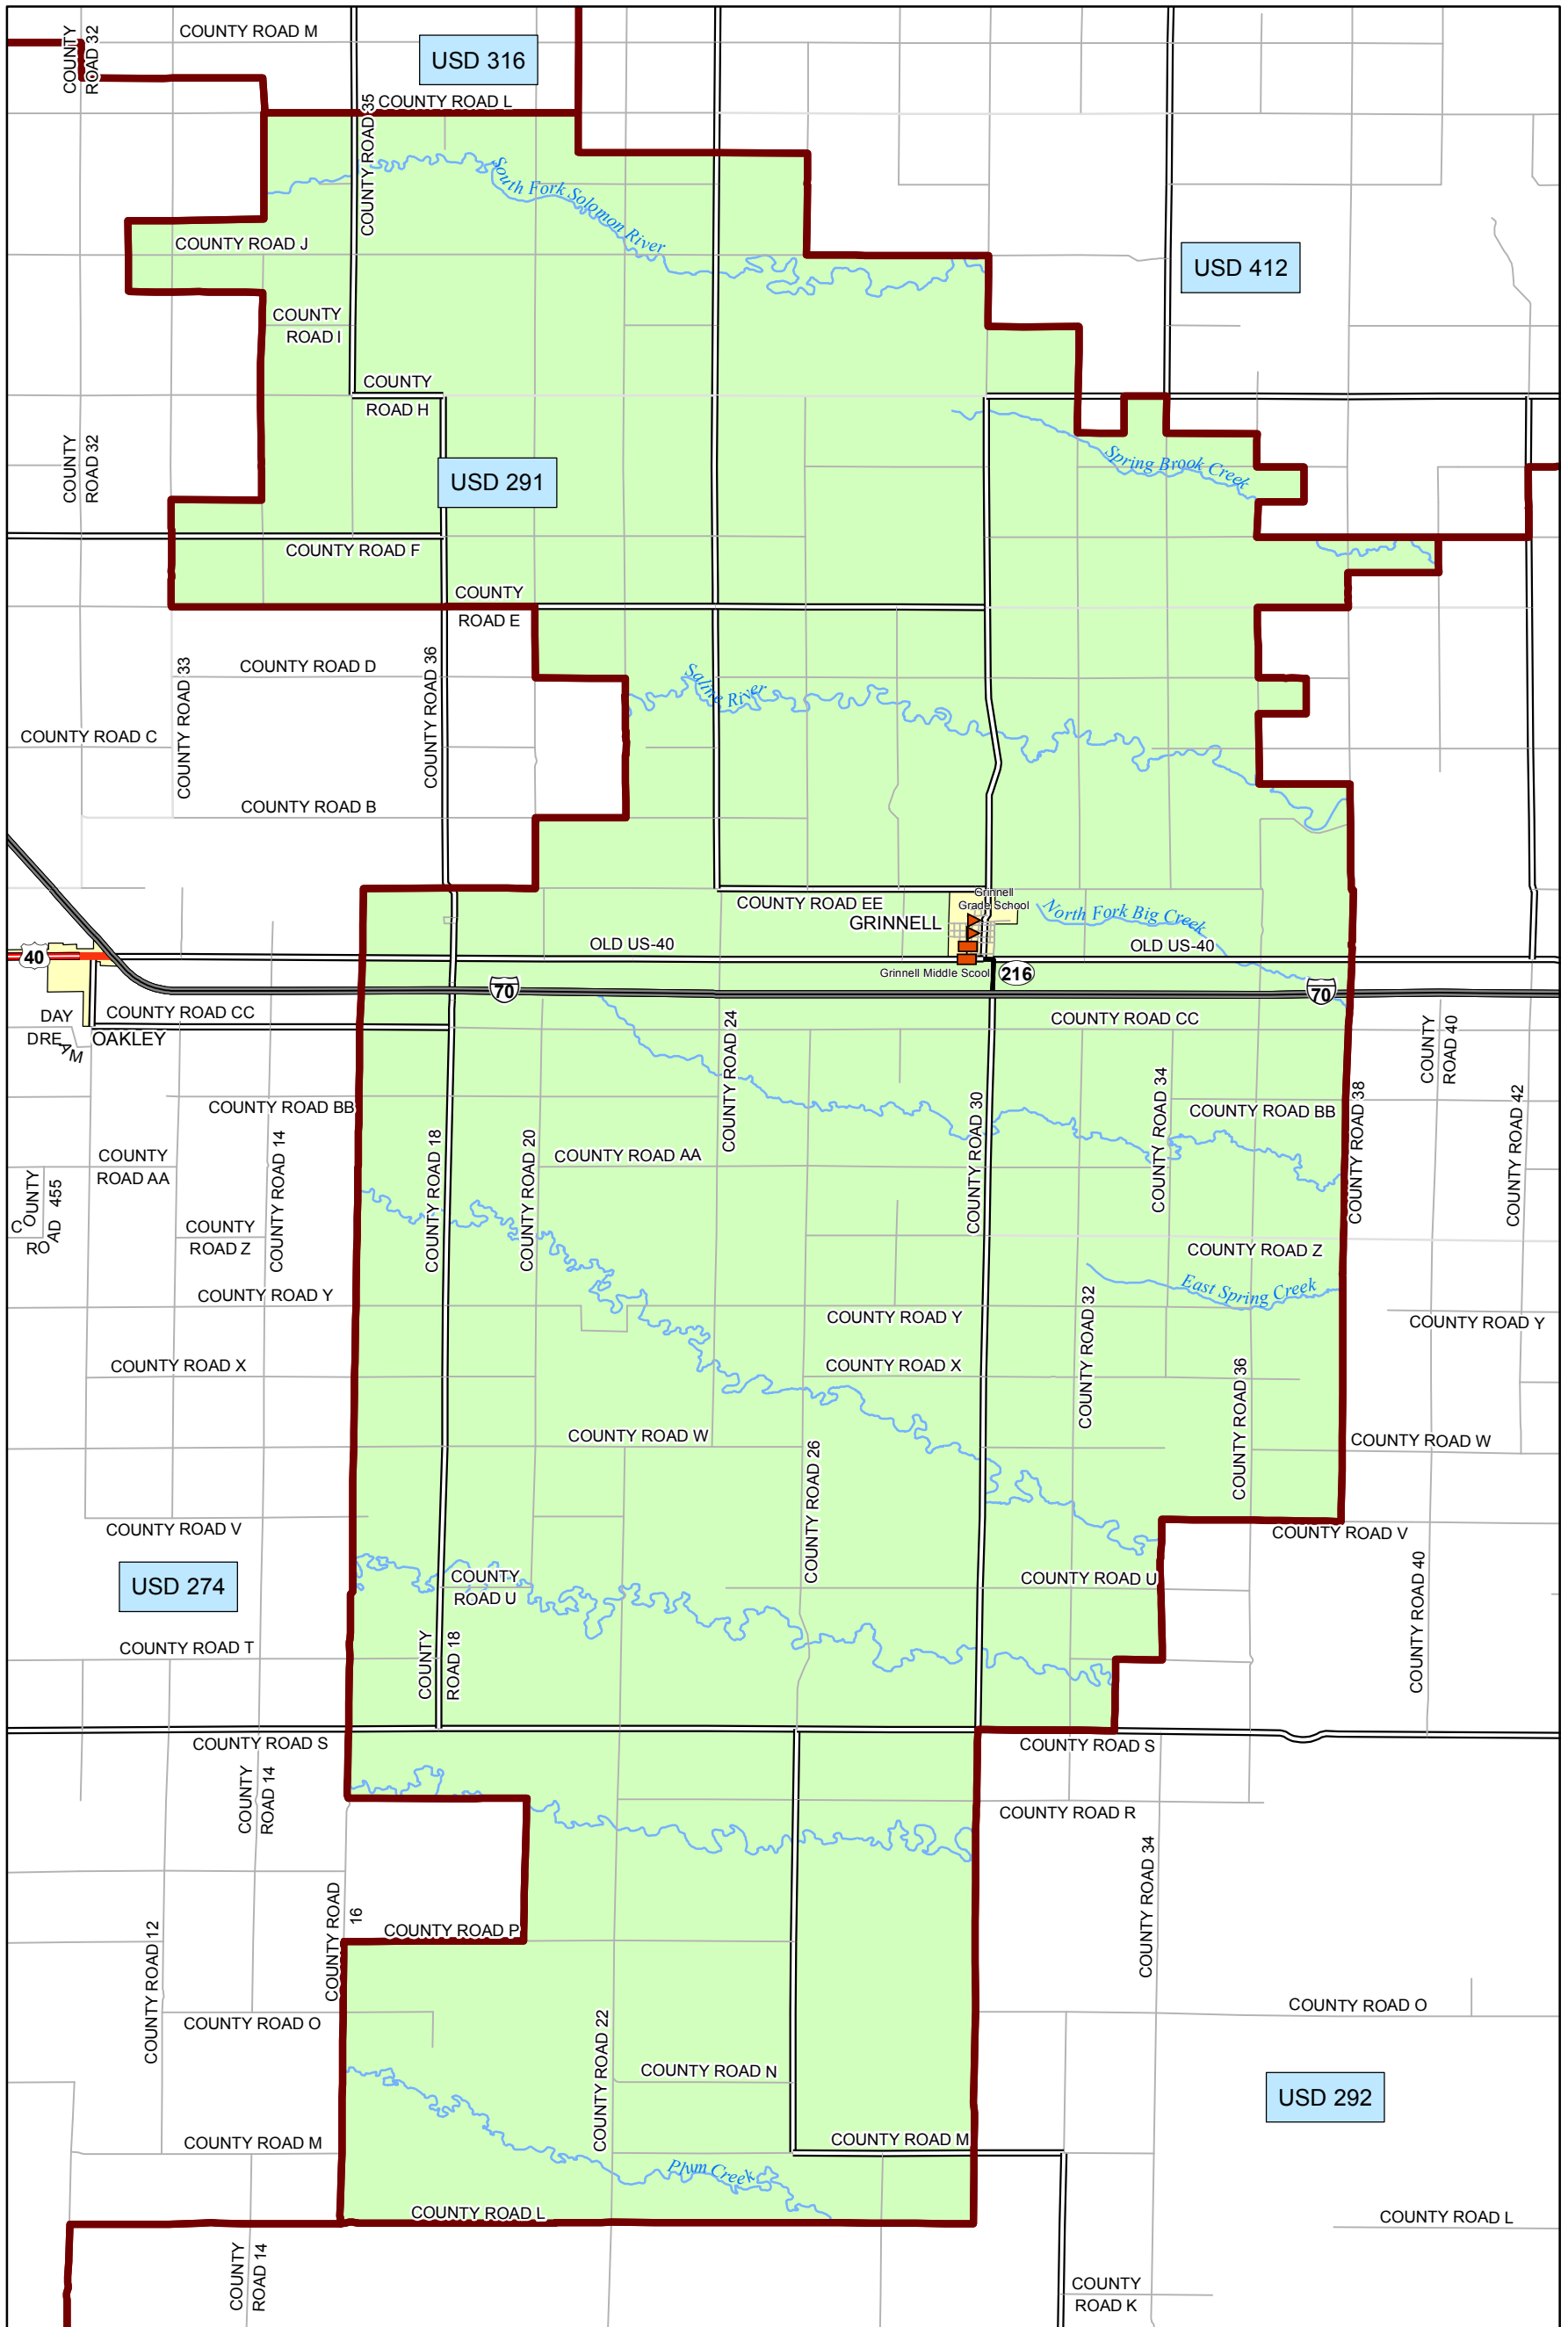

USD 291 District Map

PREPARED BY THE
KANSAS DEPARTMENT OF TRANSPORTATION
BUREAU OF TRANSPORTATION PLANNING

MAP CREATED TUESDAY, JUNE 02, 2015

KDOT makes no warranties, guarantees, or representations for accuracy of this information and assumes no liability for errors or omissions.

-  Primary/Secondary School
-  Post Secondary School
-  District Boundaries