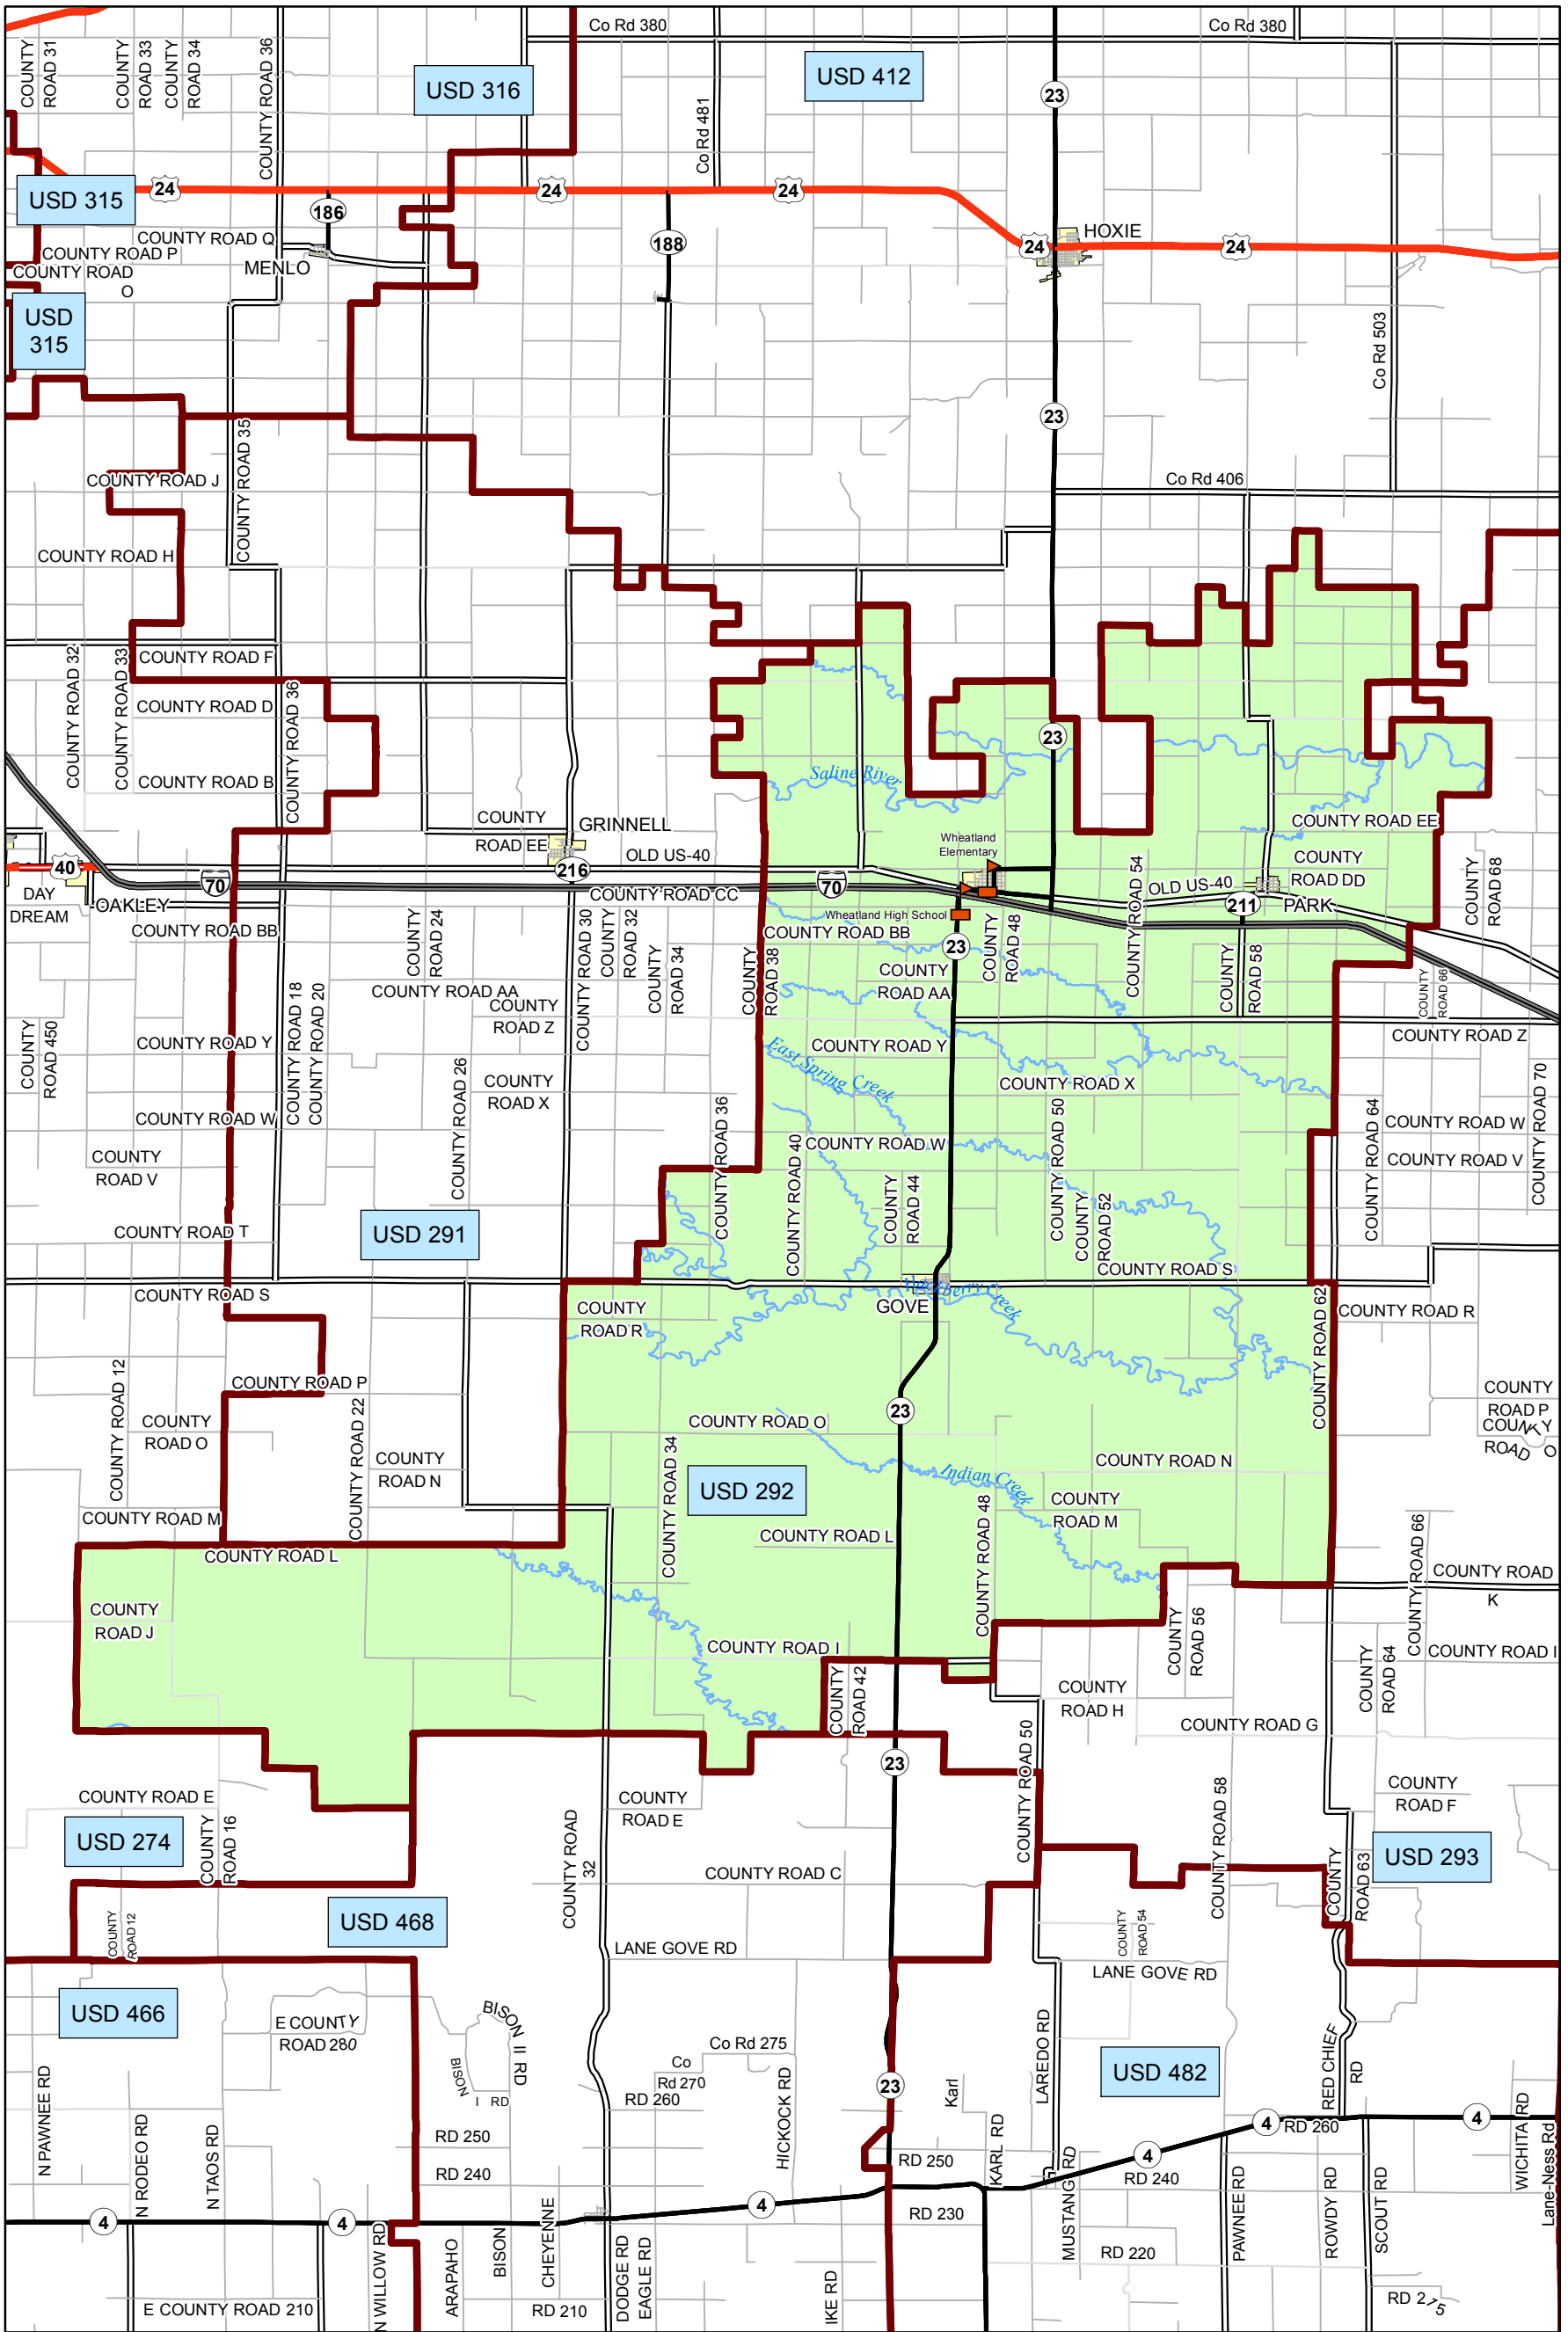

# USD 292 District Map

PREPARED BY THE  
**KANSAS DEPARTMENT OF TRANSPORTATION**  
**BUREAU OF TRANSPORTATION PLANNING**

MAP CREATED TUESDAY, JUNE 02, 2015

KDOT makes no warranties, guarantees, or representations for accuracy of this information and assumes no liability for errors or omissions.

-  Primary/Secondary School
-  Post Secondary School
-  District Boundaries