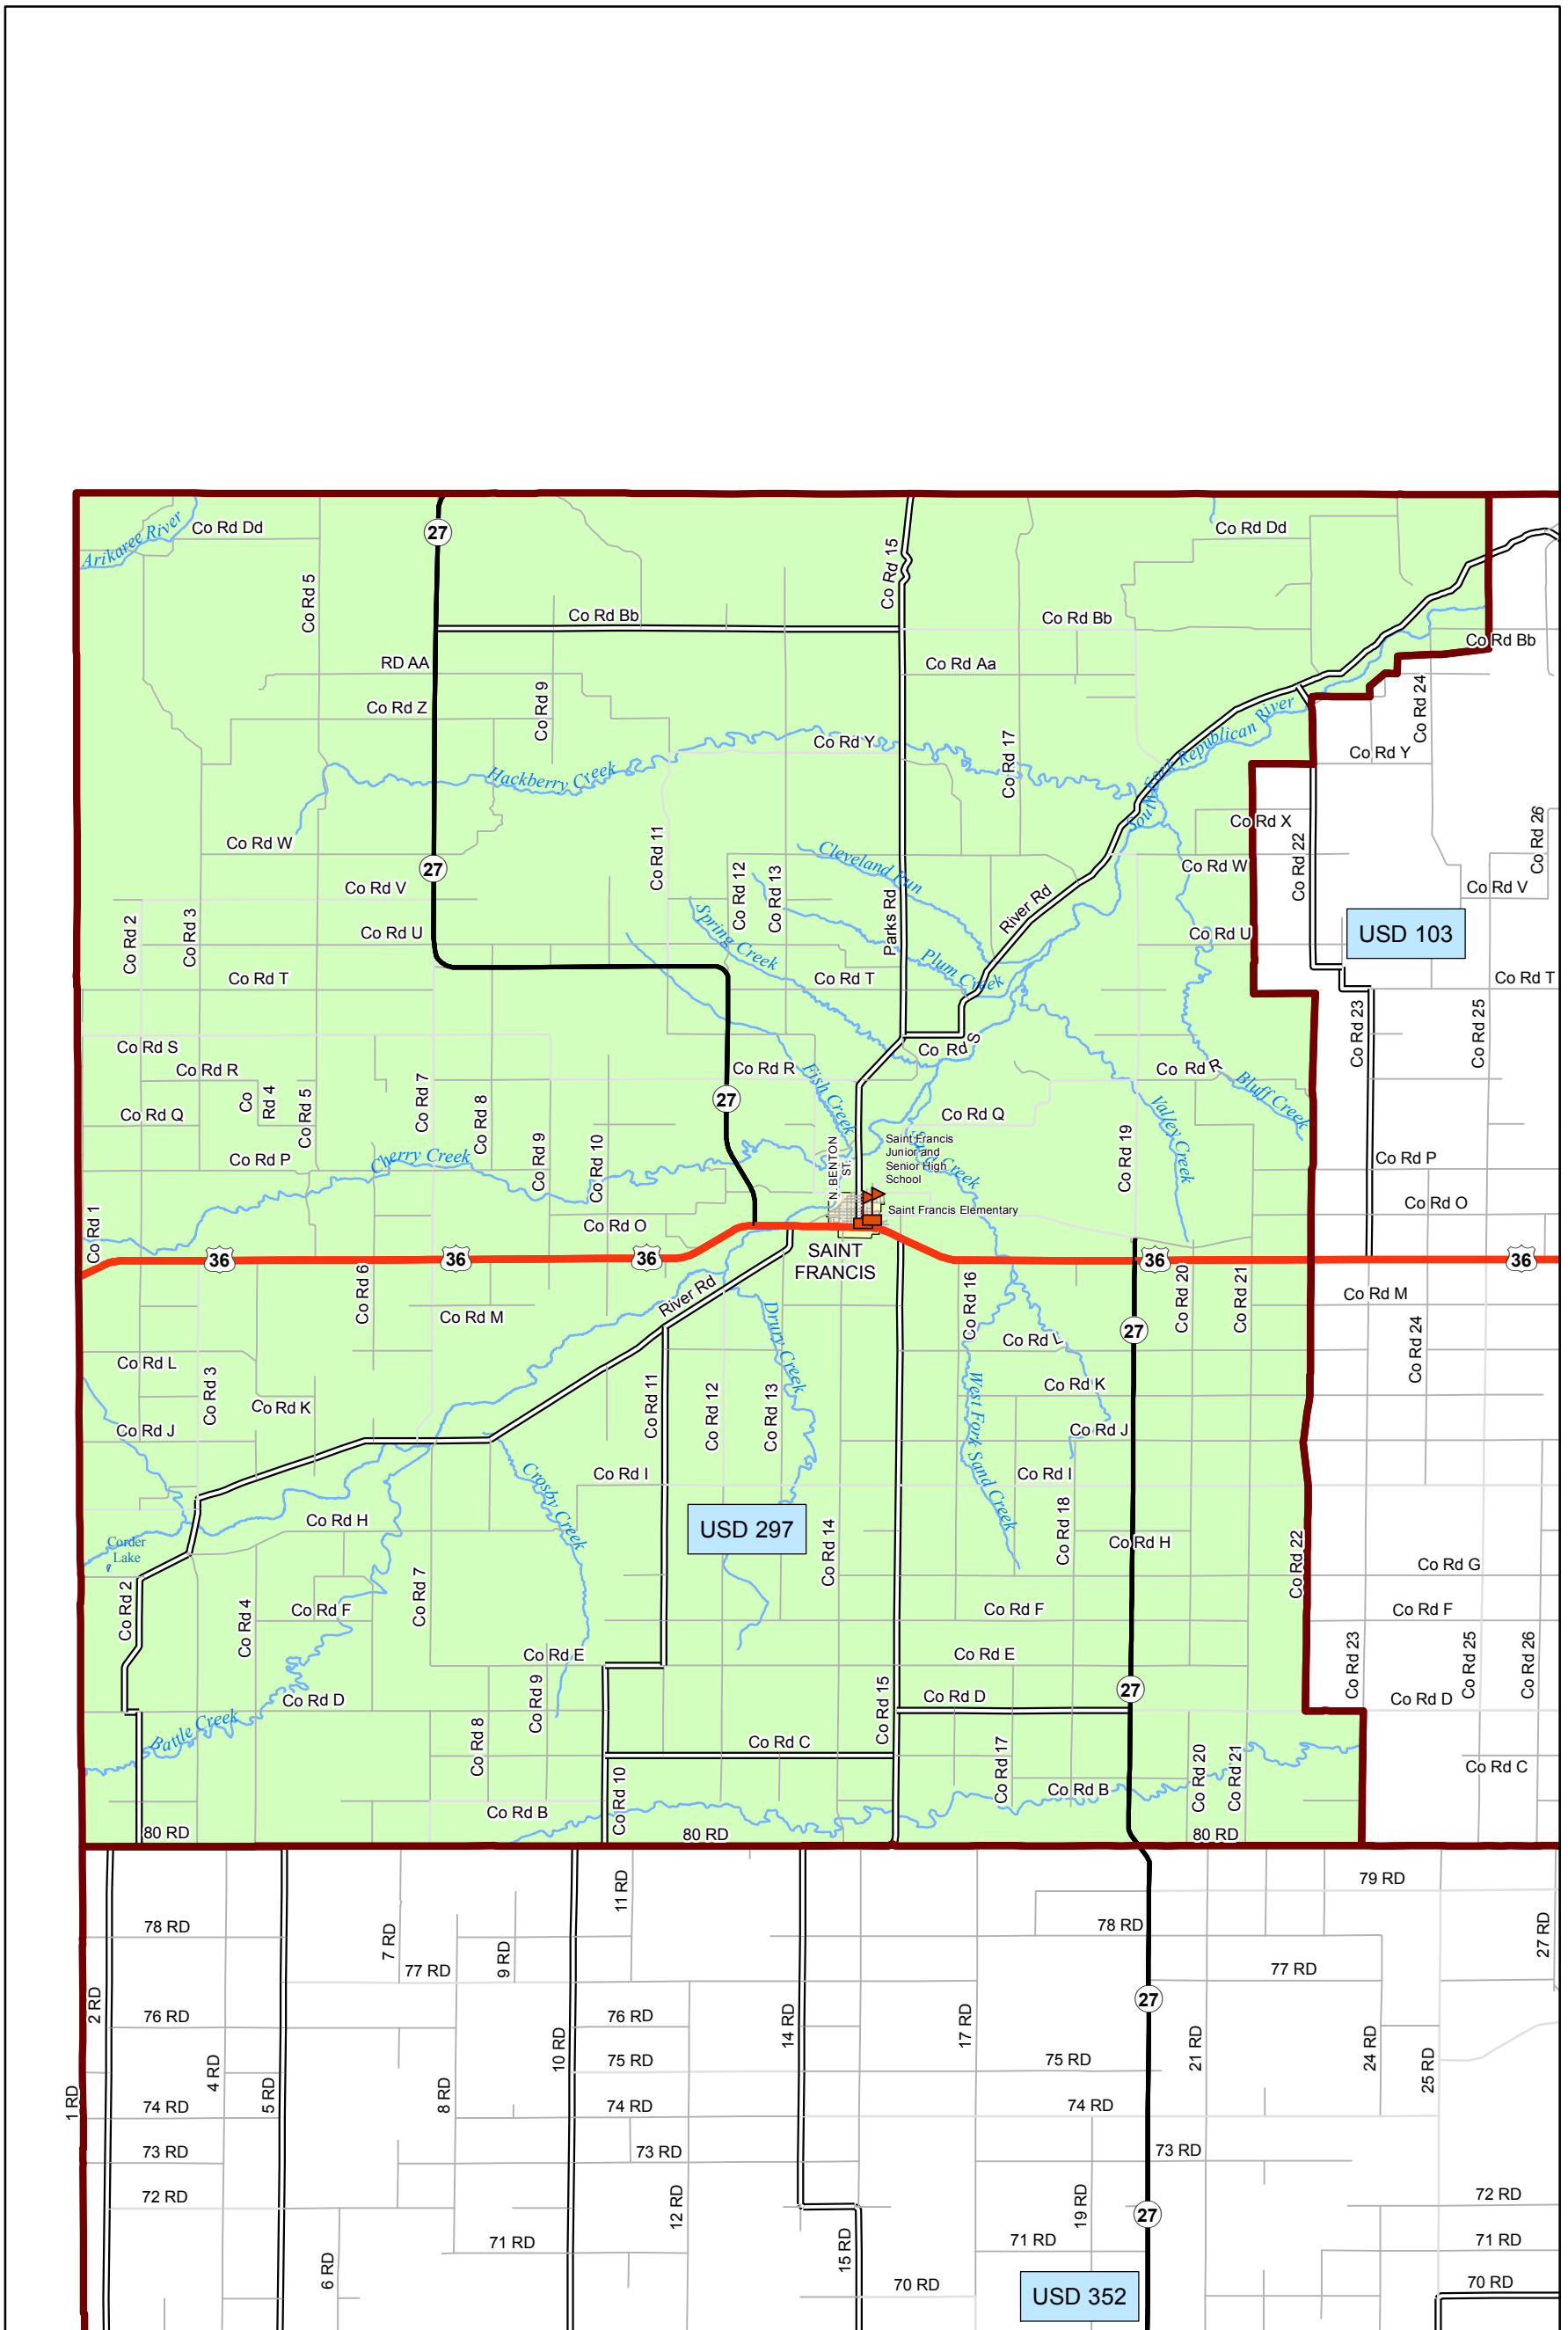

# USD 297 District Map

PREPARED BY THE  
**KANSAS DEPARTMENT OF TRANSPORTATION**  
**BUREAU OF TRANSPORTATION PLANNING**

MAP CREATED TUESDAY, JUNE 02, 2015

KDOT makes no warranties, guarantees, or representations for accuracy of this information and assumes no liability for errors or omissions.

-  Primary/Secondary School
-  Post Secondary School
-  District Boundaries