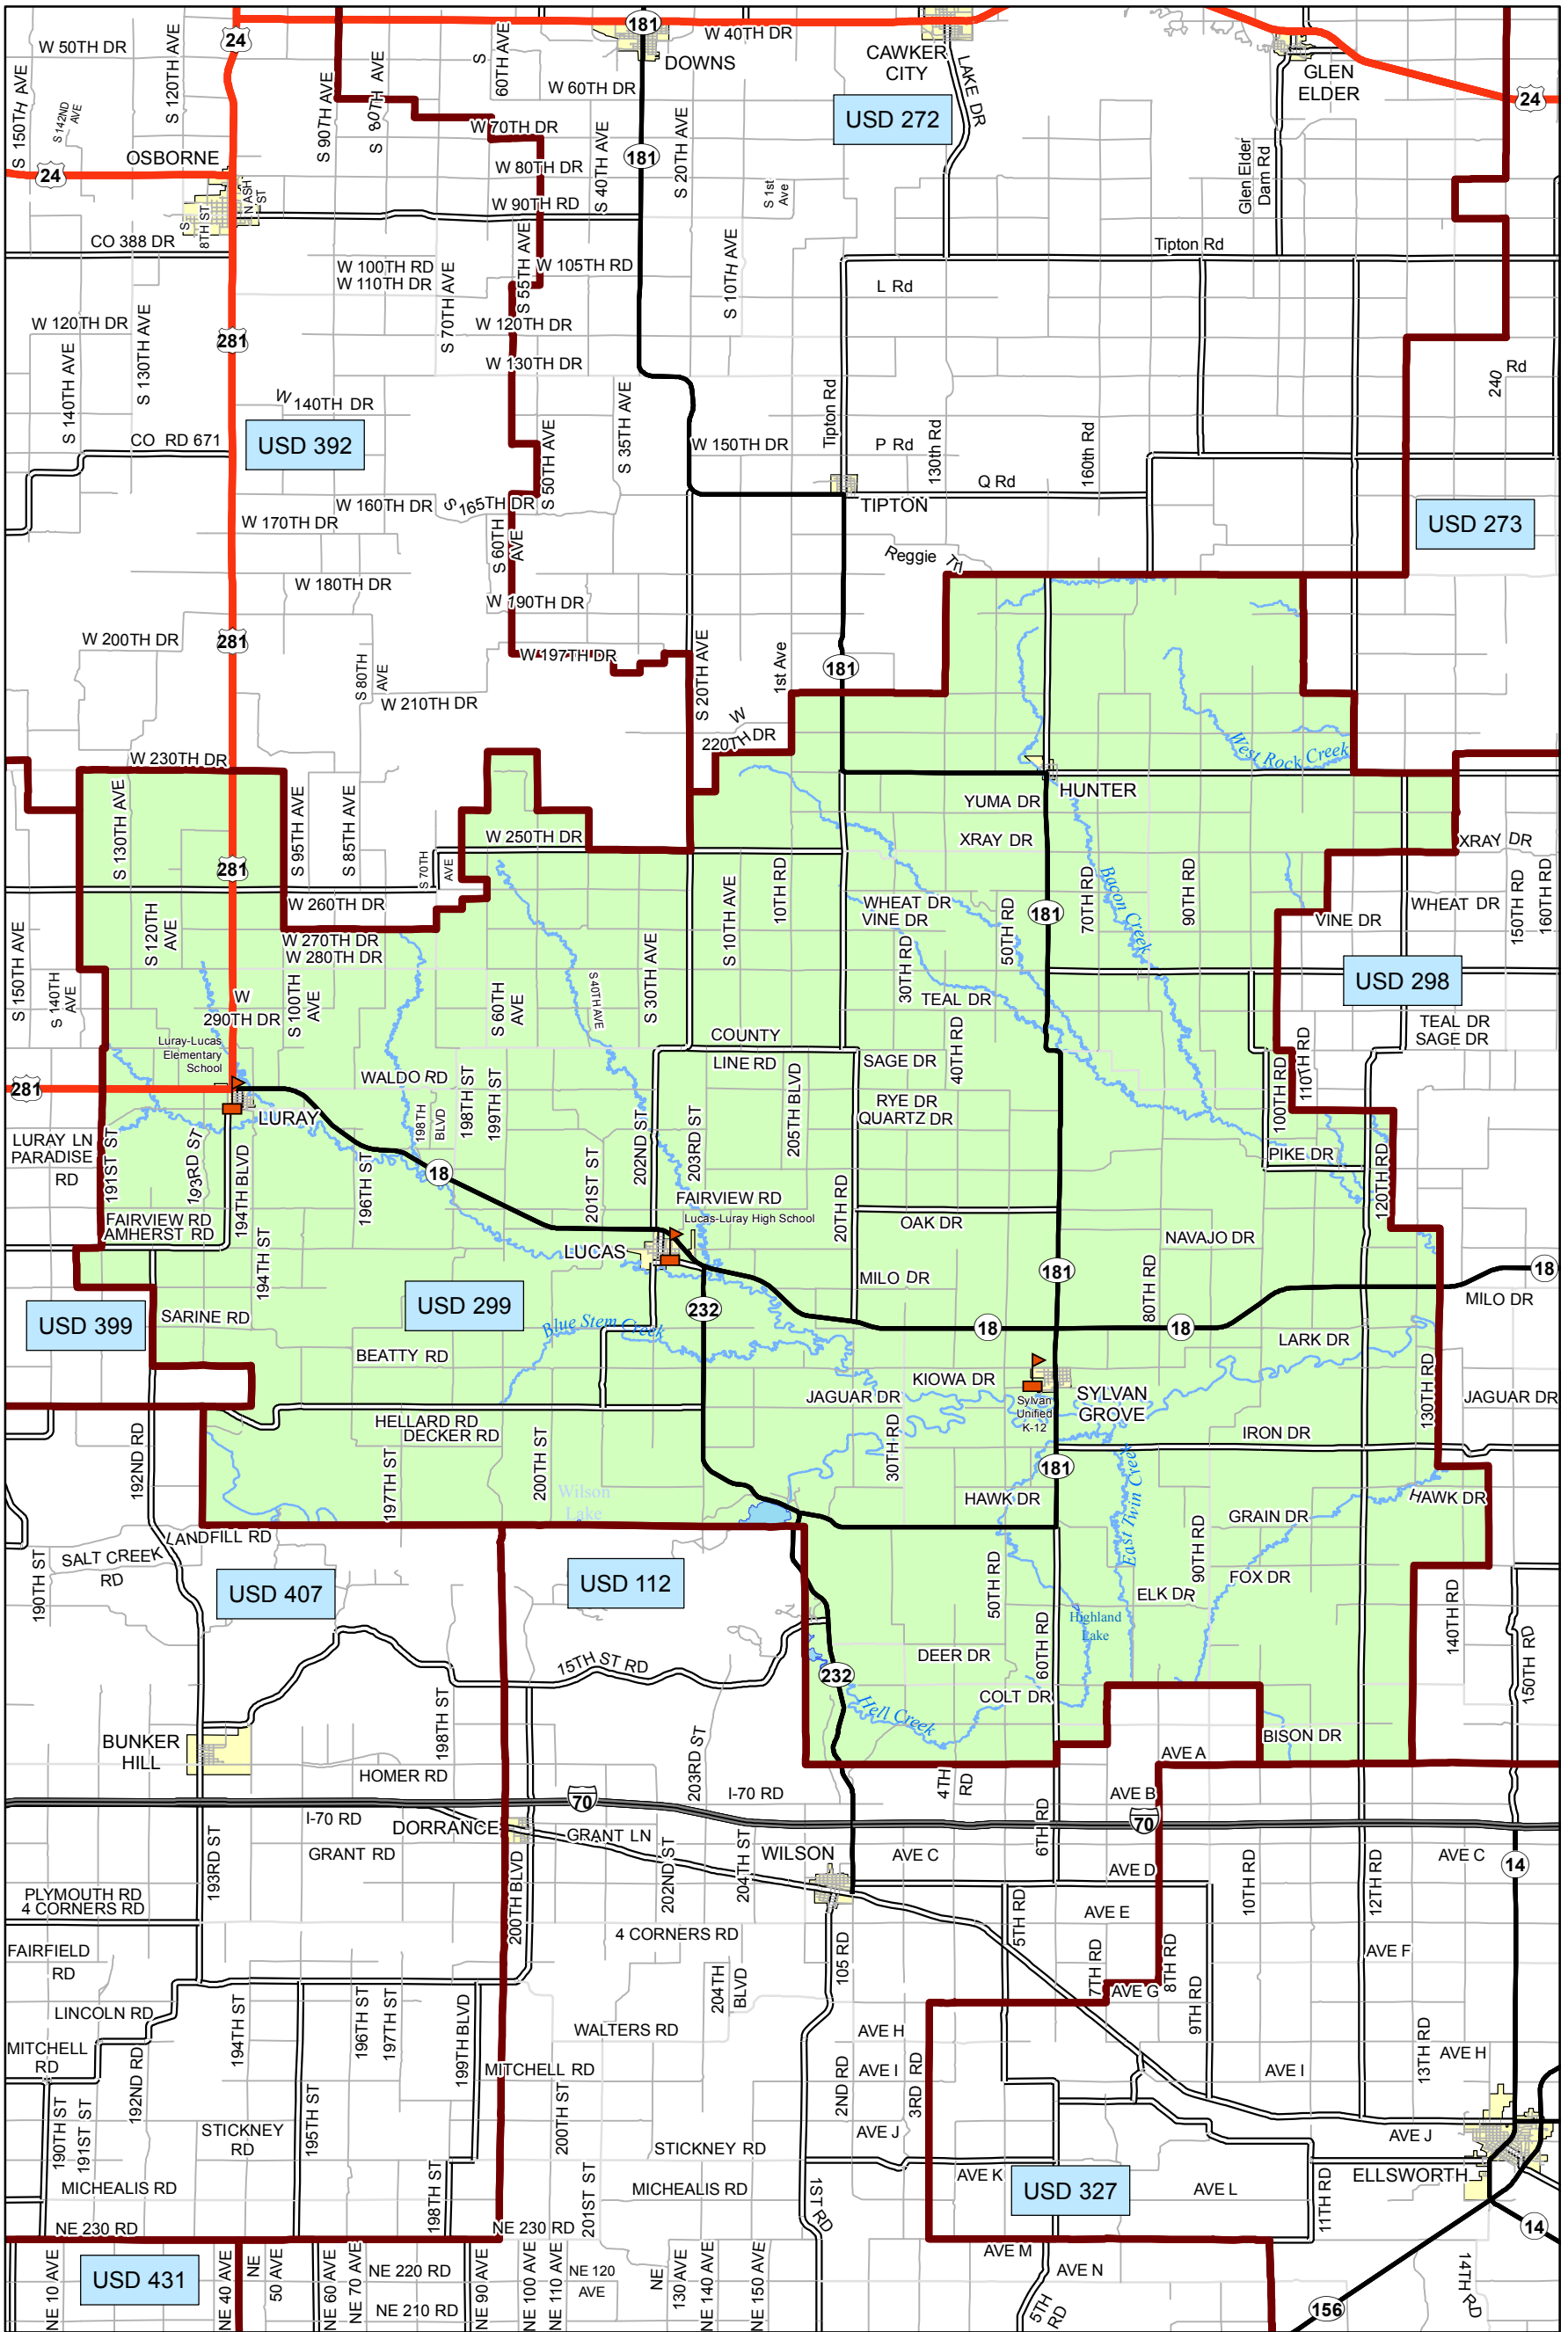

USD 299 District Map

PREPARED BY THE
KANSAS DEPARTMENT OF TRANSPORTATION
BUREAU OF TRANSPORTATION PLANNING

MAP CREATED TUESDAY, JUNE 02, 2015

KDOT makes no warranties, guarantees, or representations for accuracy of this information and assumes no liability for errors or omissions.

-  Primary/Secondary School
-  Post Secondary School
-  District Boundaries