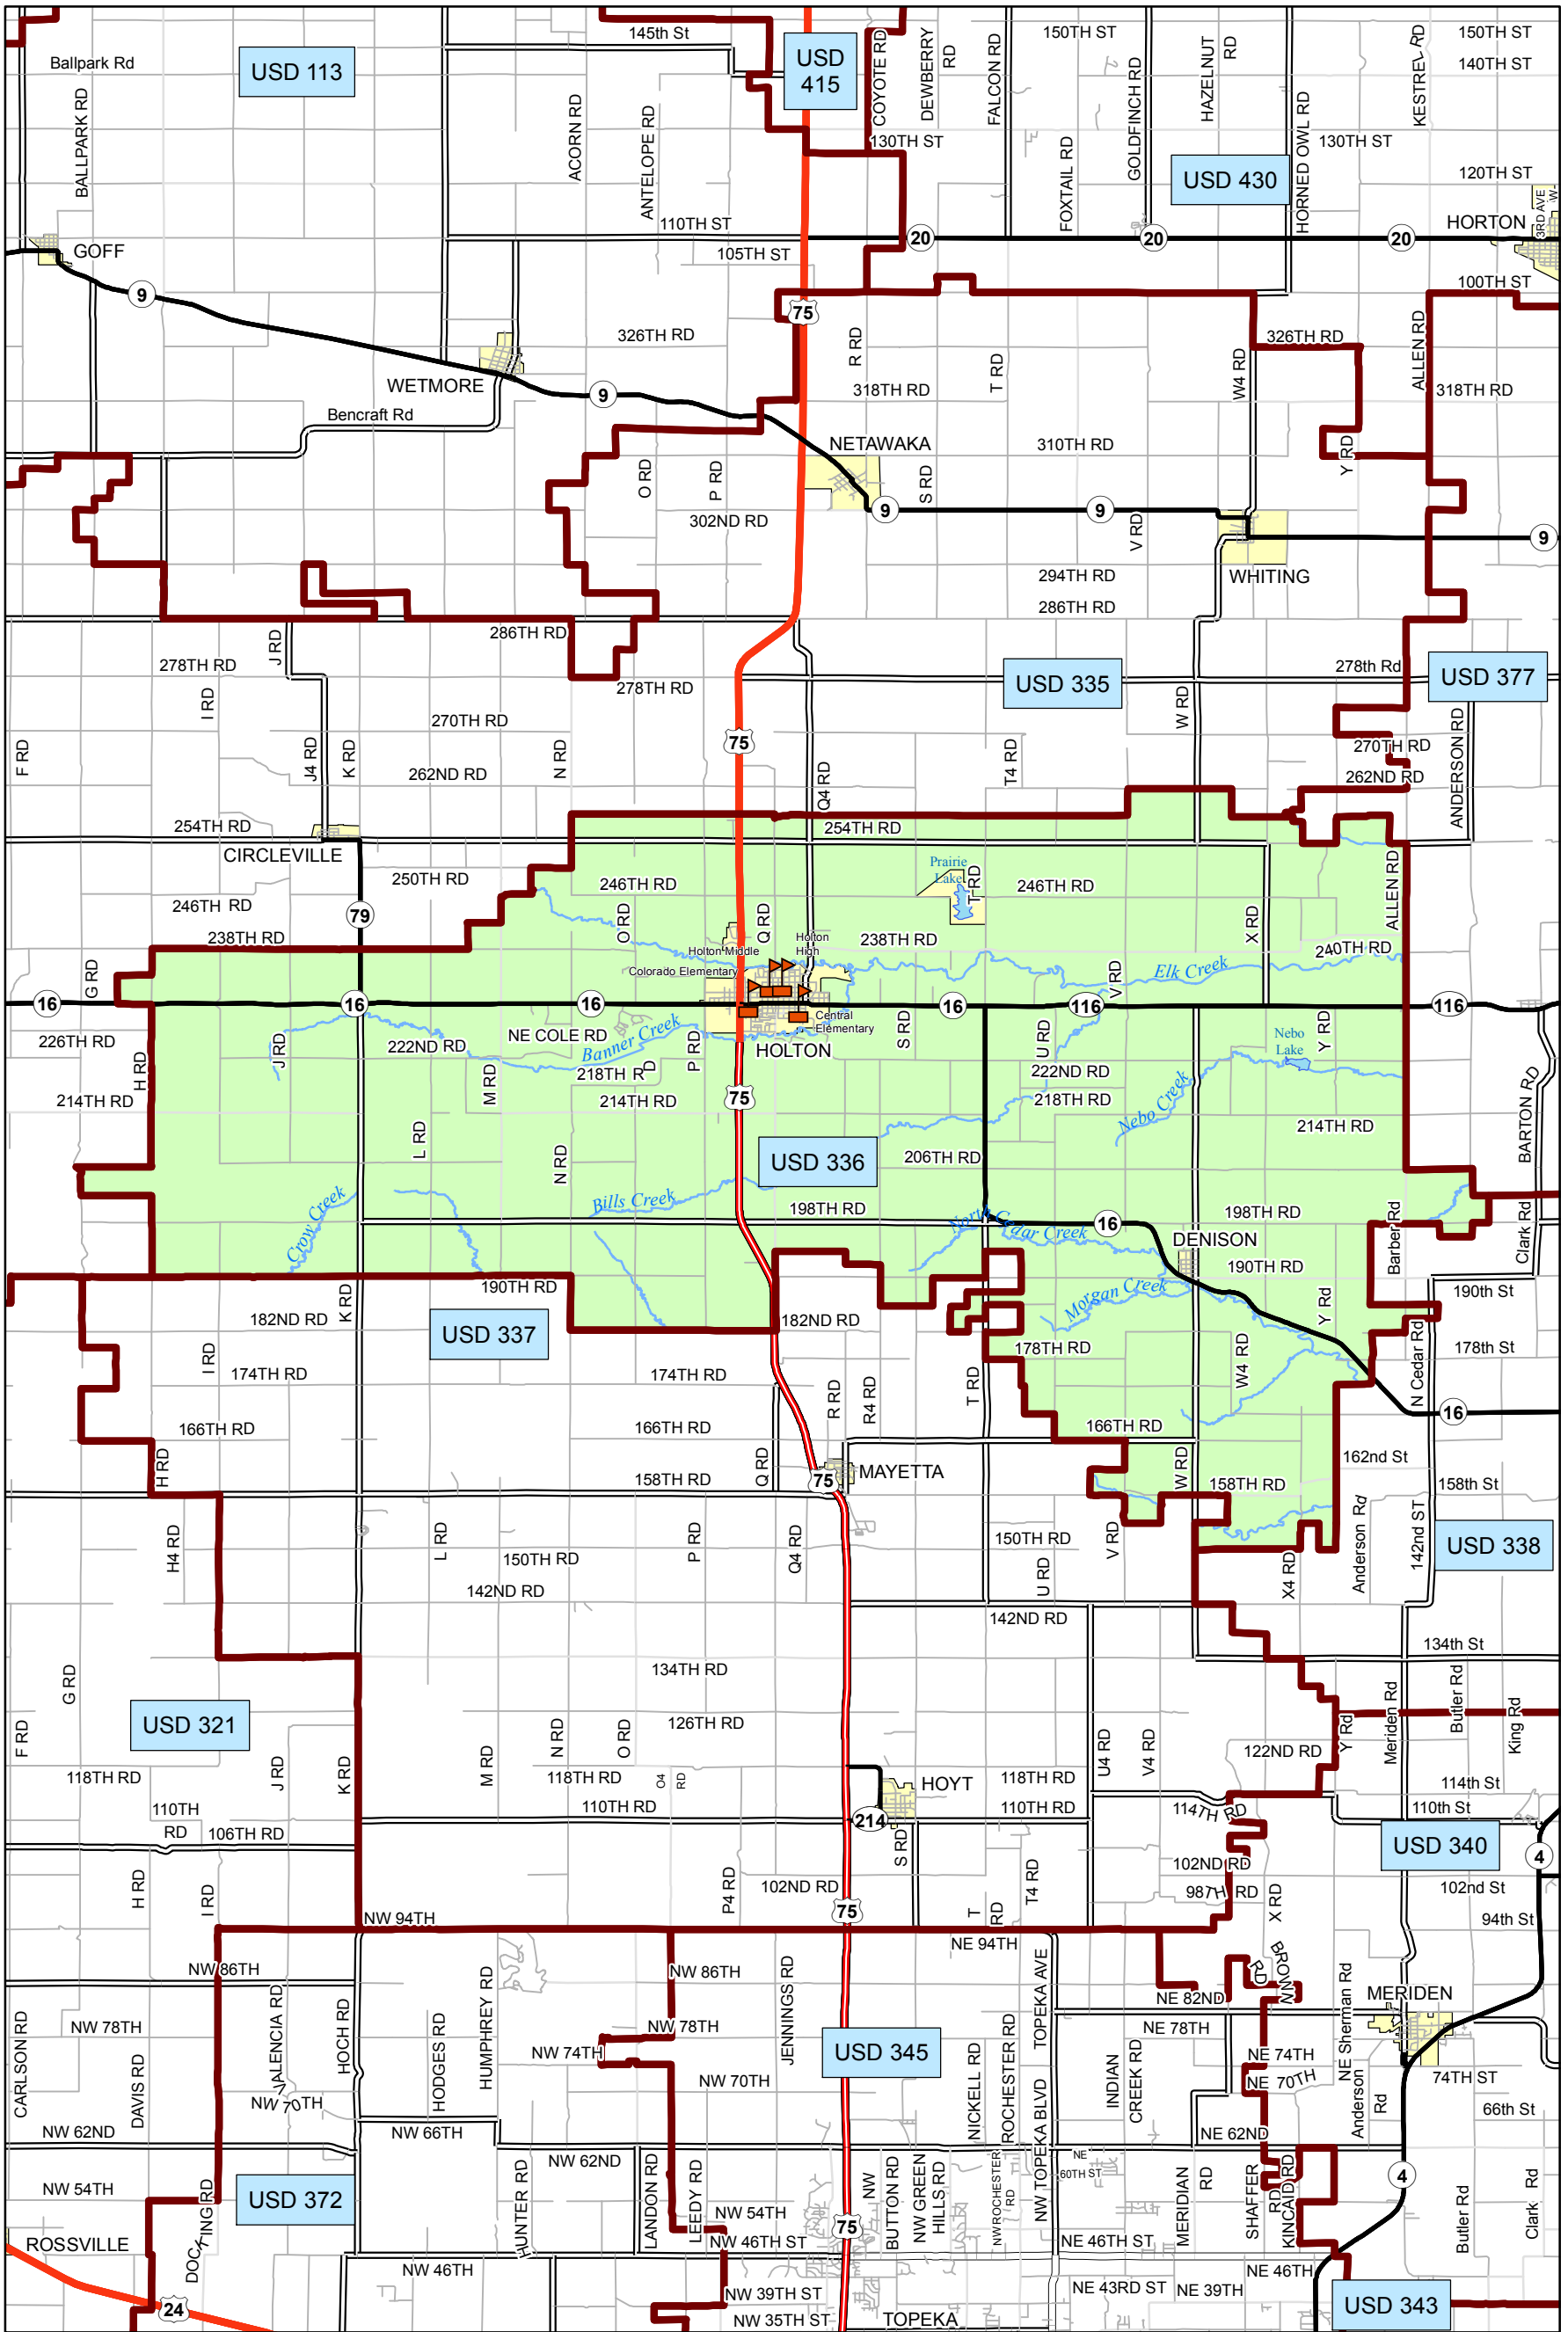

USD 336 District Map

PREPARED BY THE
KANSAS DEPARTMENT OF TRANSPORTATION
BUREAU OF TRANSPORTATION PLANNING

MAP CREATED TUESDAY, JUNE 02, 2015

KDOT makes no warranties, guarantees, or representations for accuracy of this information and assumes no liability for errors or omissions.

-  Primary/Secondary School
-  Post Secondary School
-  District Boundaries