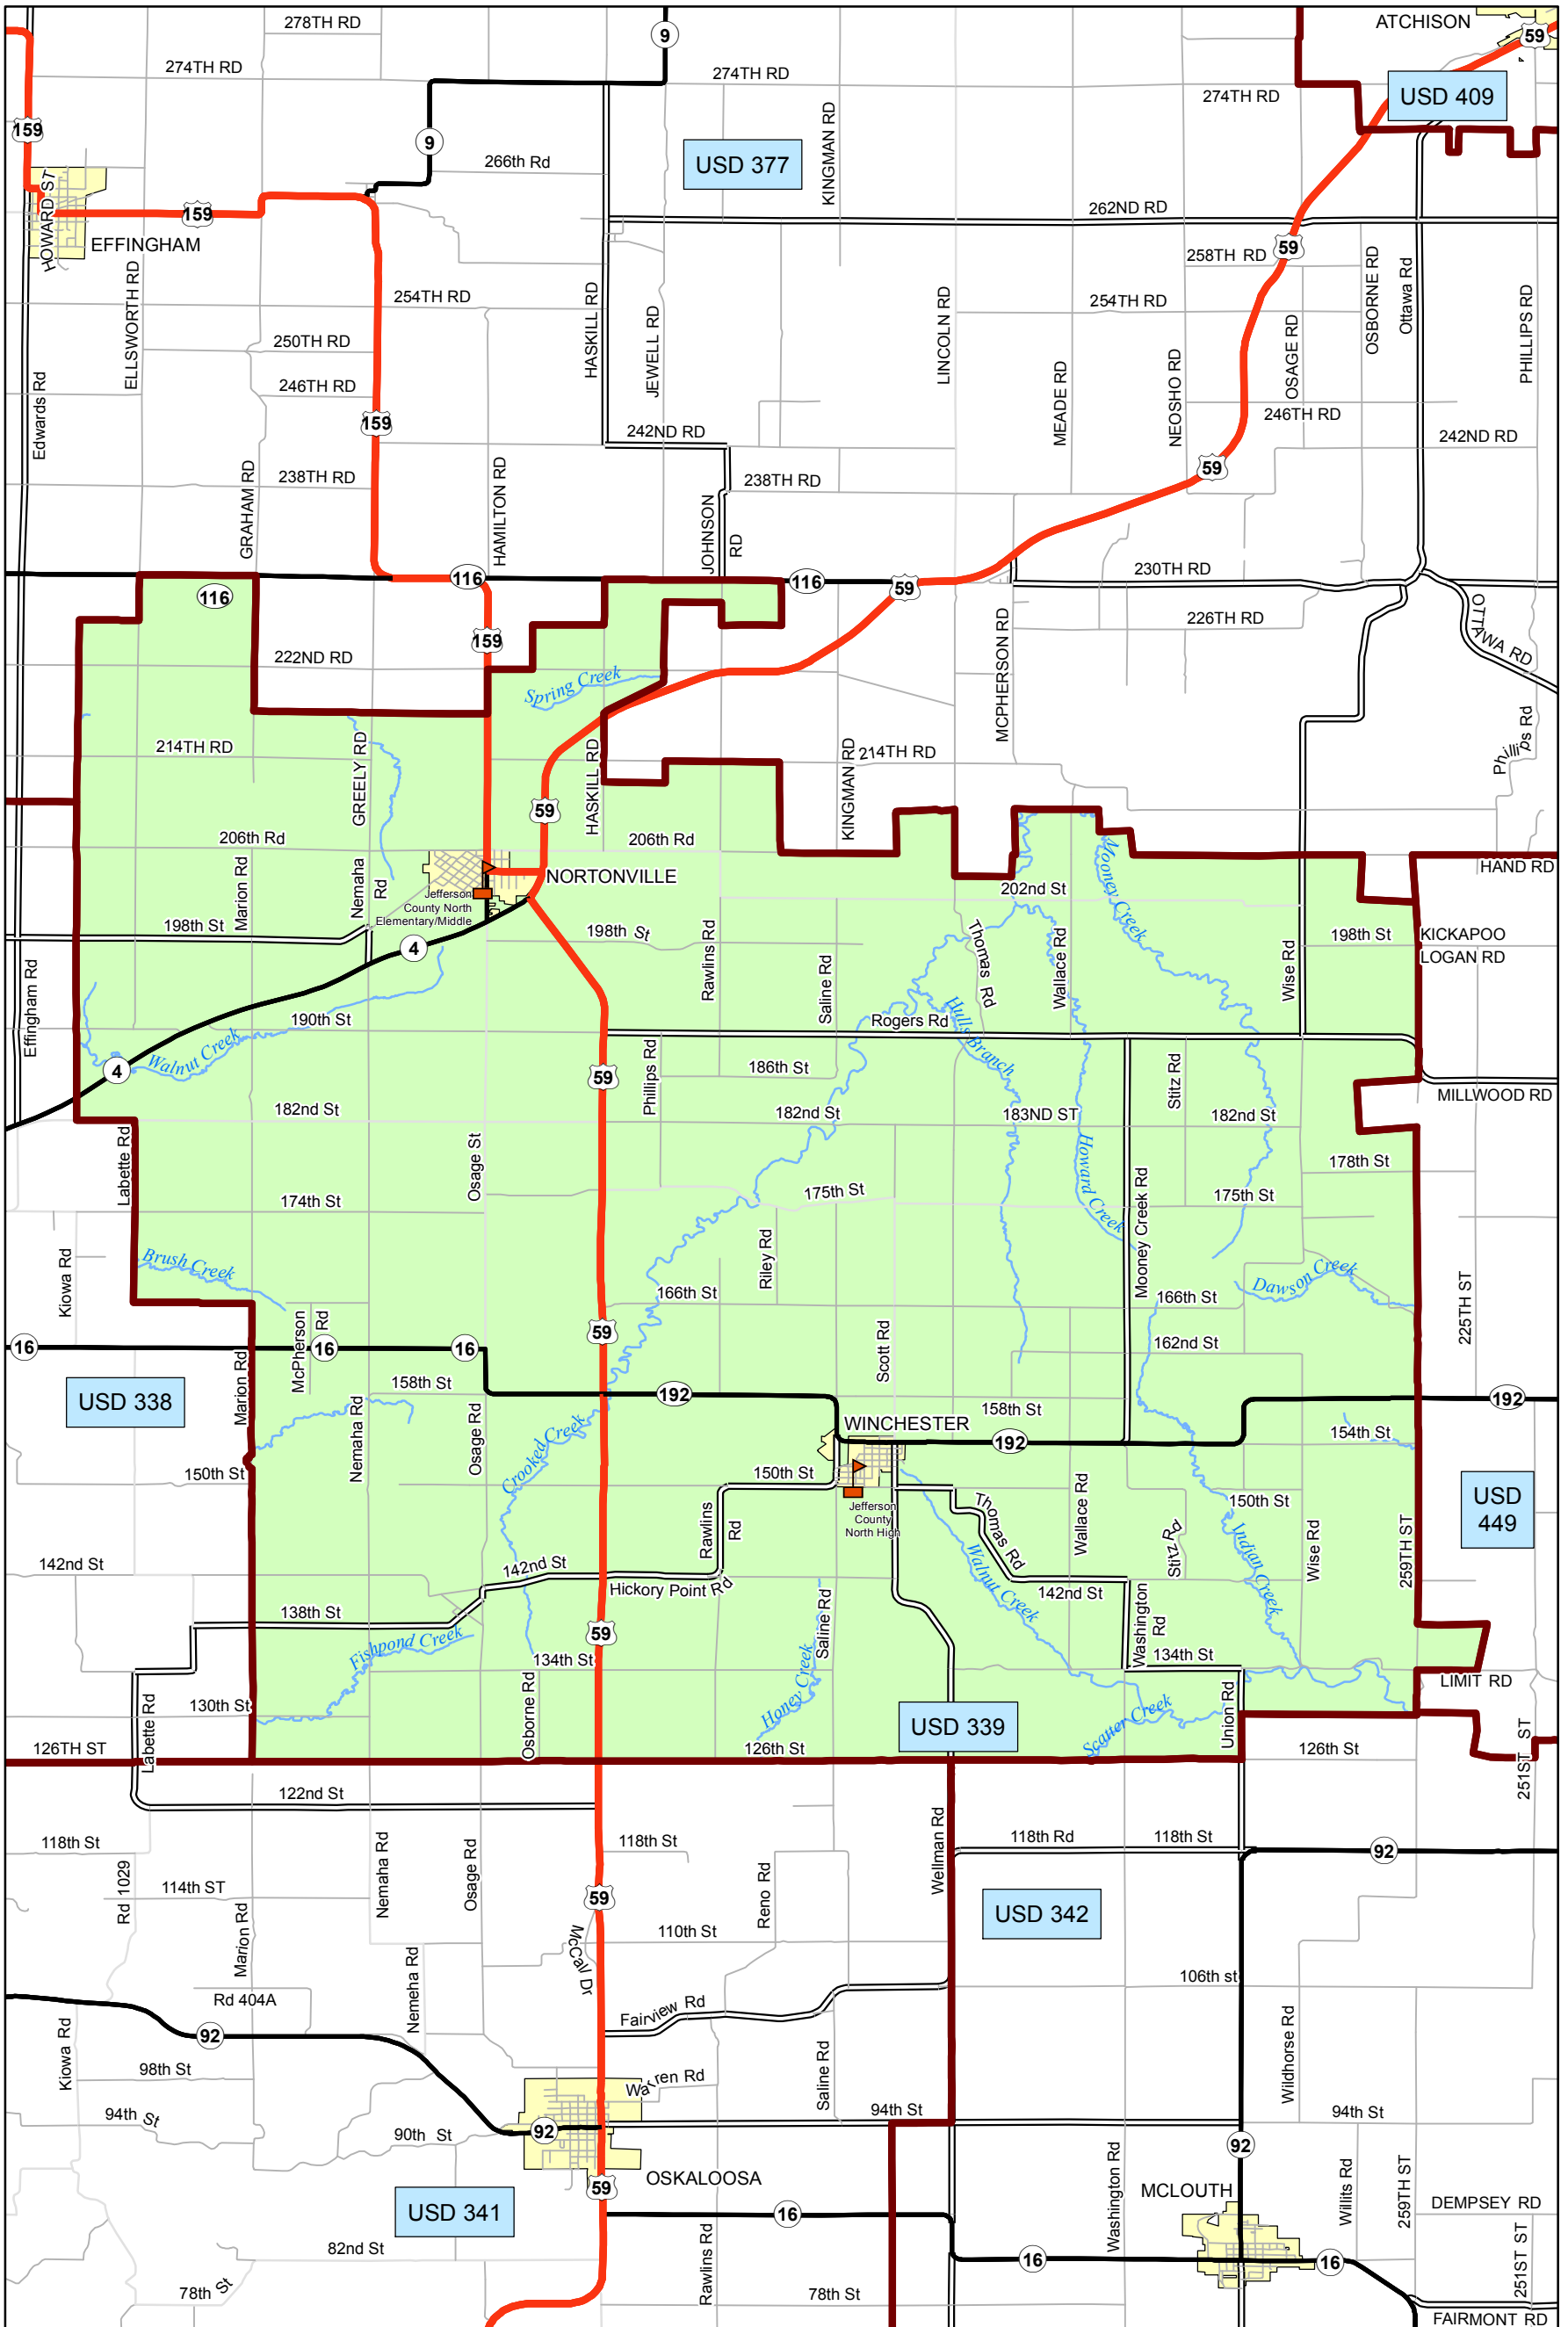

USD 339 District Map

PREPARED BY THE
KANSAS DEPARTMENT OF TRANSPORTATION
BUREAU OF TRANSPORTATION PLANNING

MAP CREATED TUESDAY, JUNE 02, 2015

KDOT makes no warranties, guarantees, or representations for accuracy of this information and assumes no liability for errors or omissions.

-  Primary/Secondary School
-  Post Secondary School
-  District Boundaries