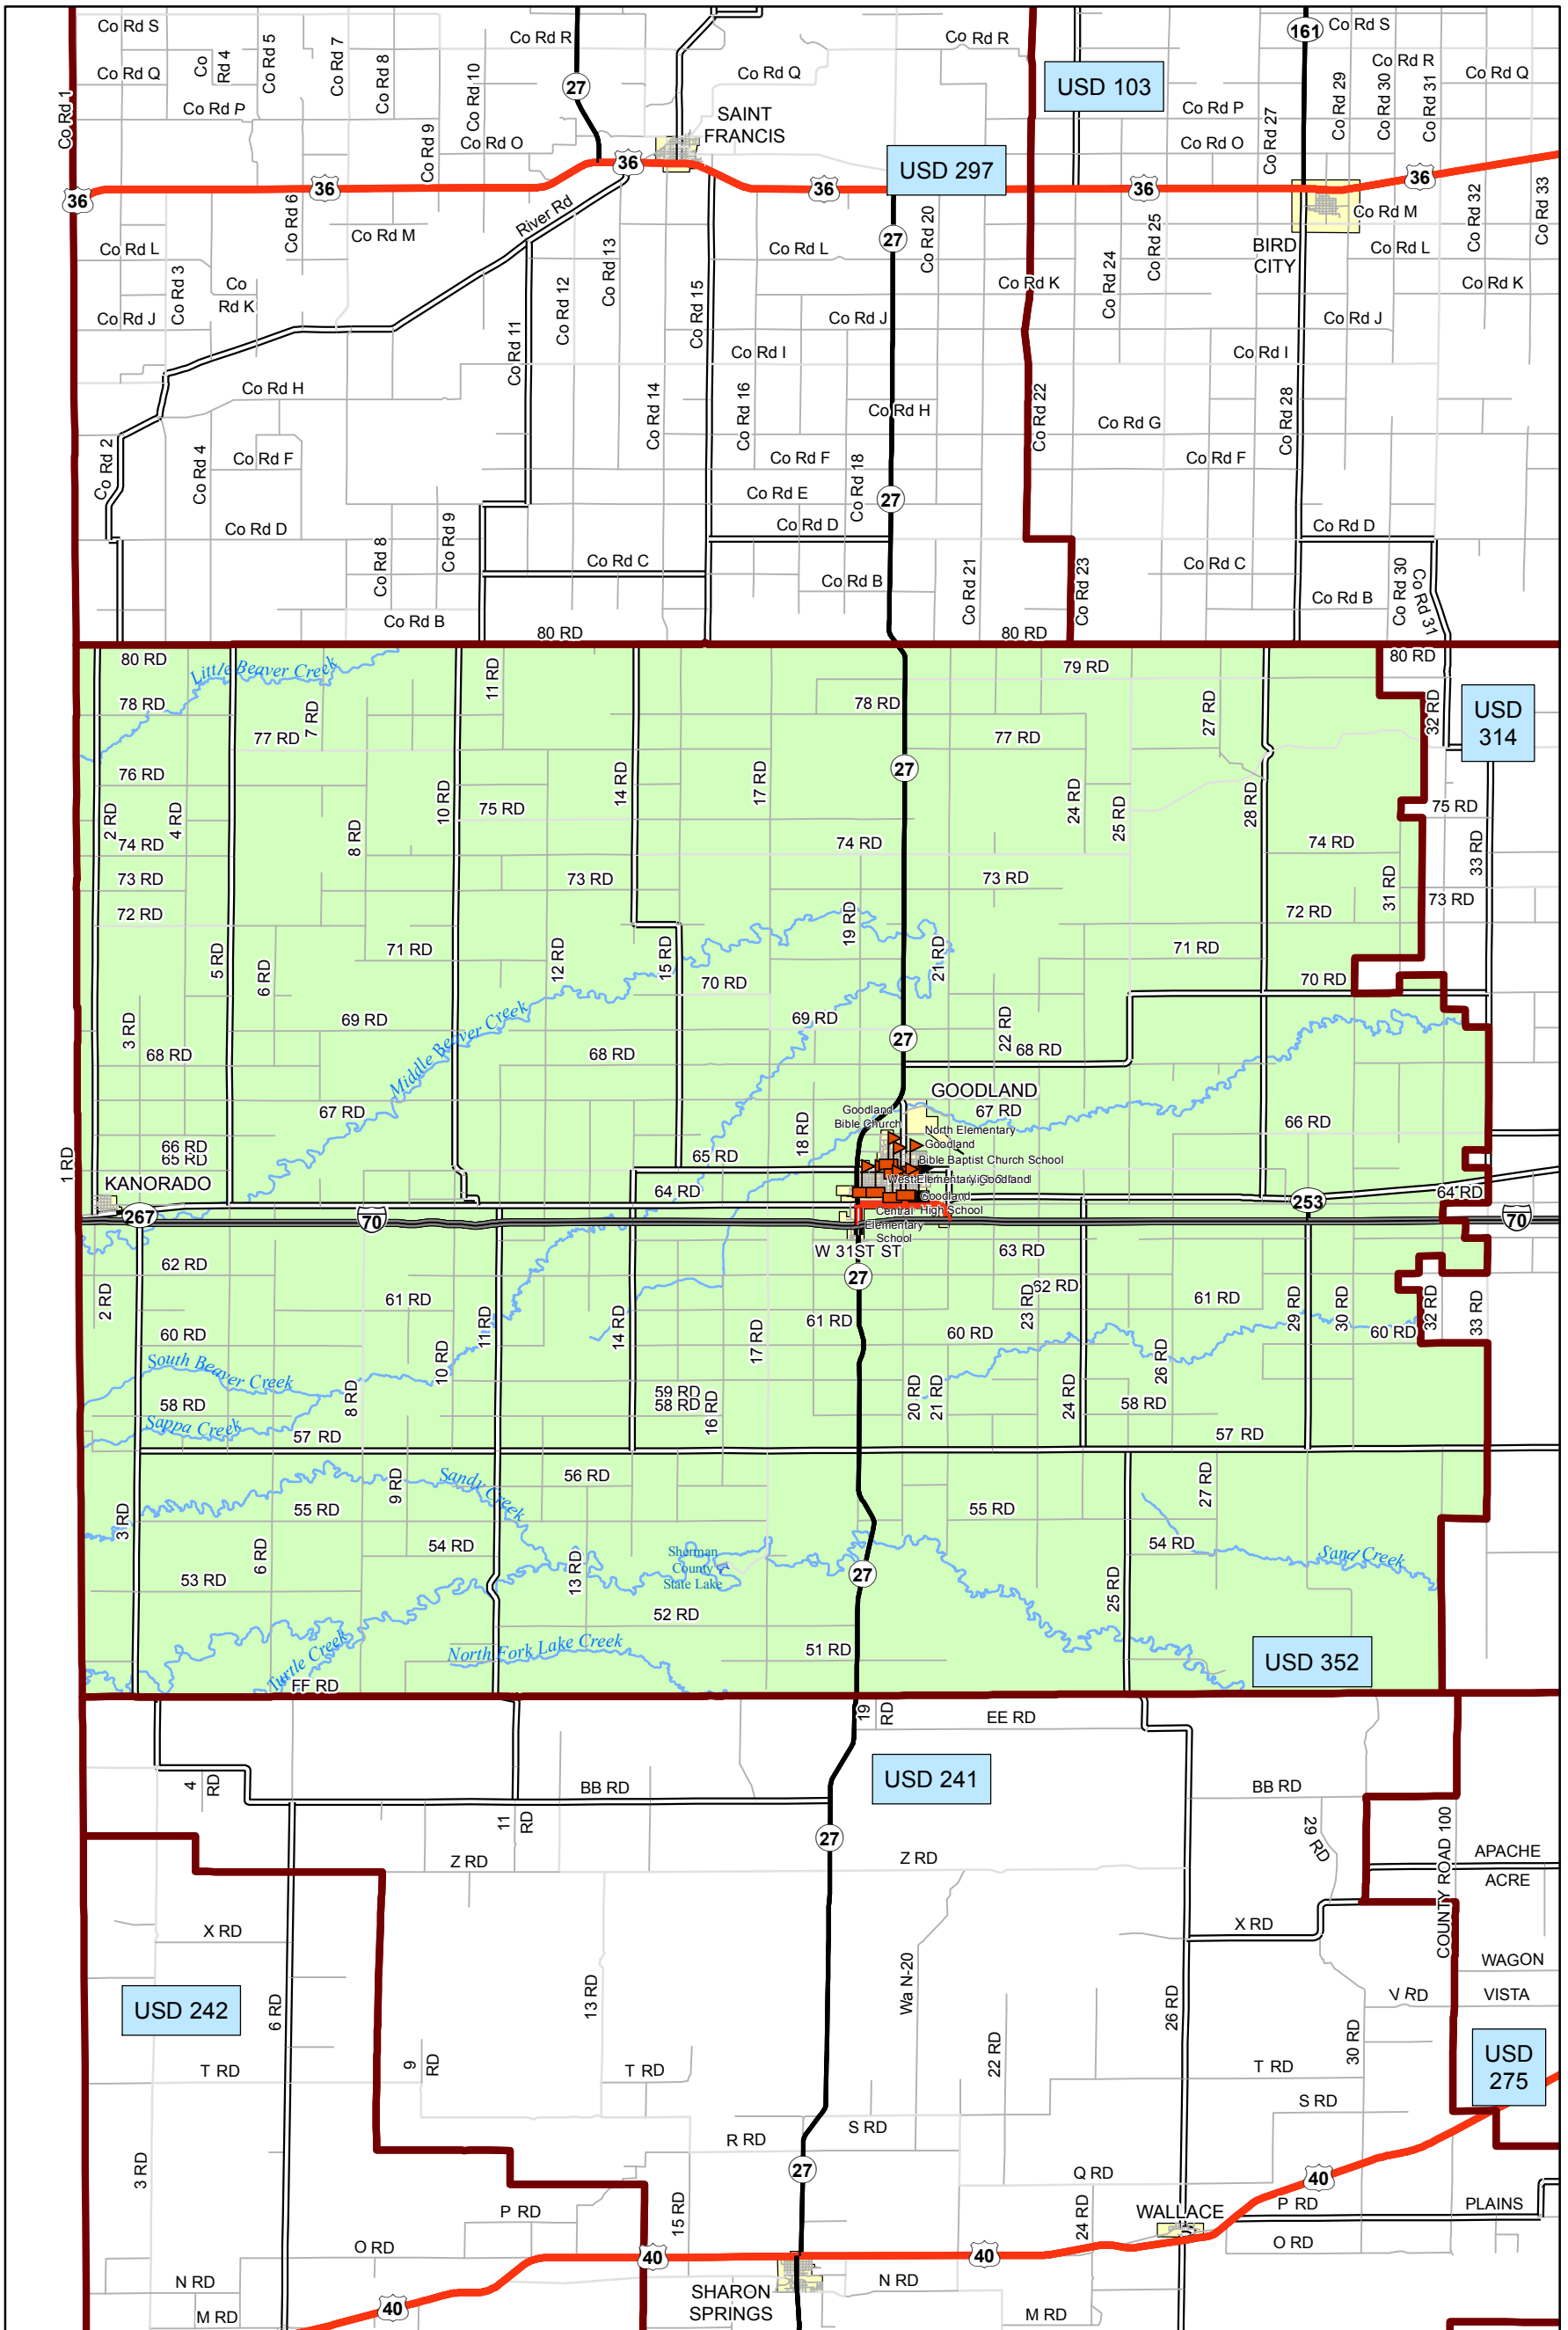

USD 352 District Map

PREPARED BY THE
KANSAS DEPARTMENT OF TRANSPORTATION
BUREAU OF TRANSPORTATION PLANNING

MAP CREATED TUESDAY, JUNE 02, 2015

KDOT makes no warranties, guarantees, or representations for accuracy of this information and assumes no liability for errors or omissions.

-  Primary/Secondary School
-  Post Secondary School
-  District Boundaries