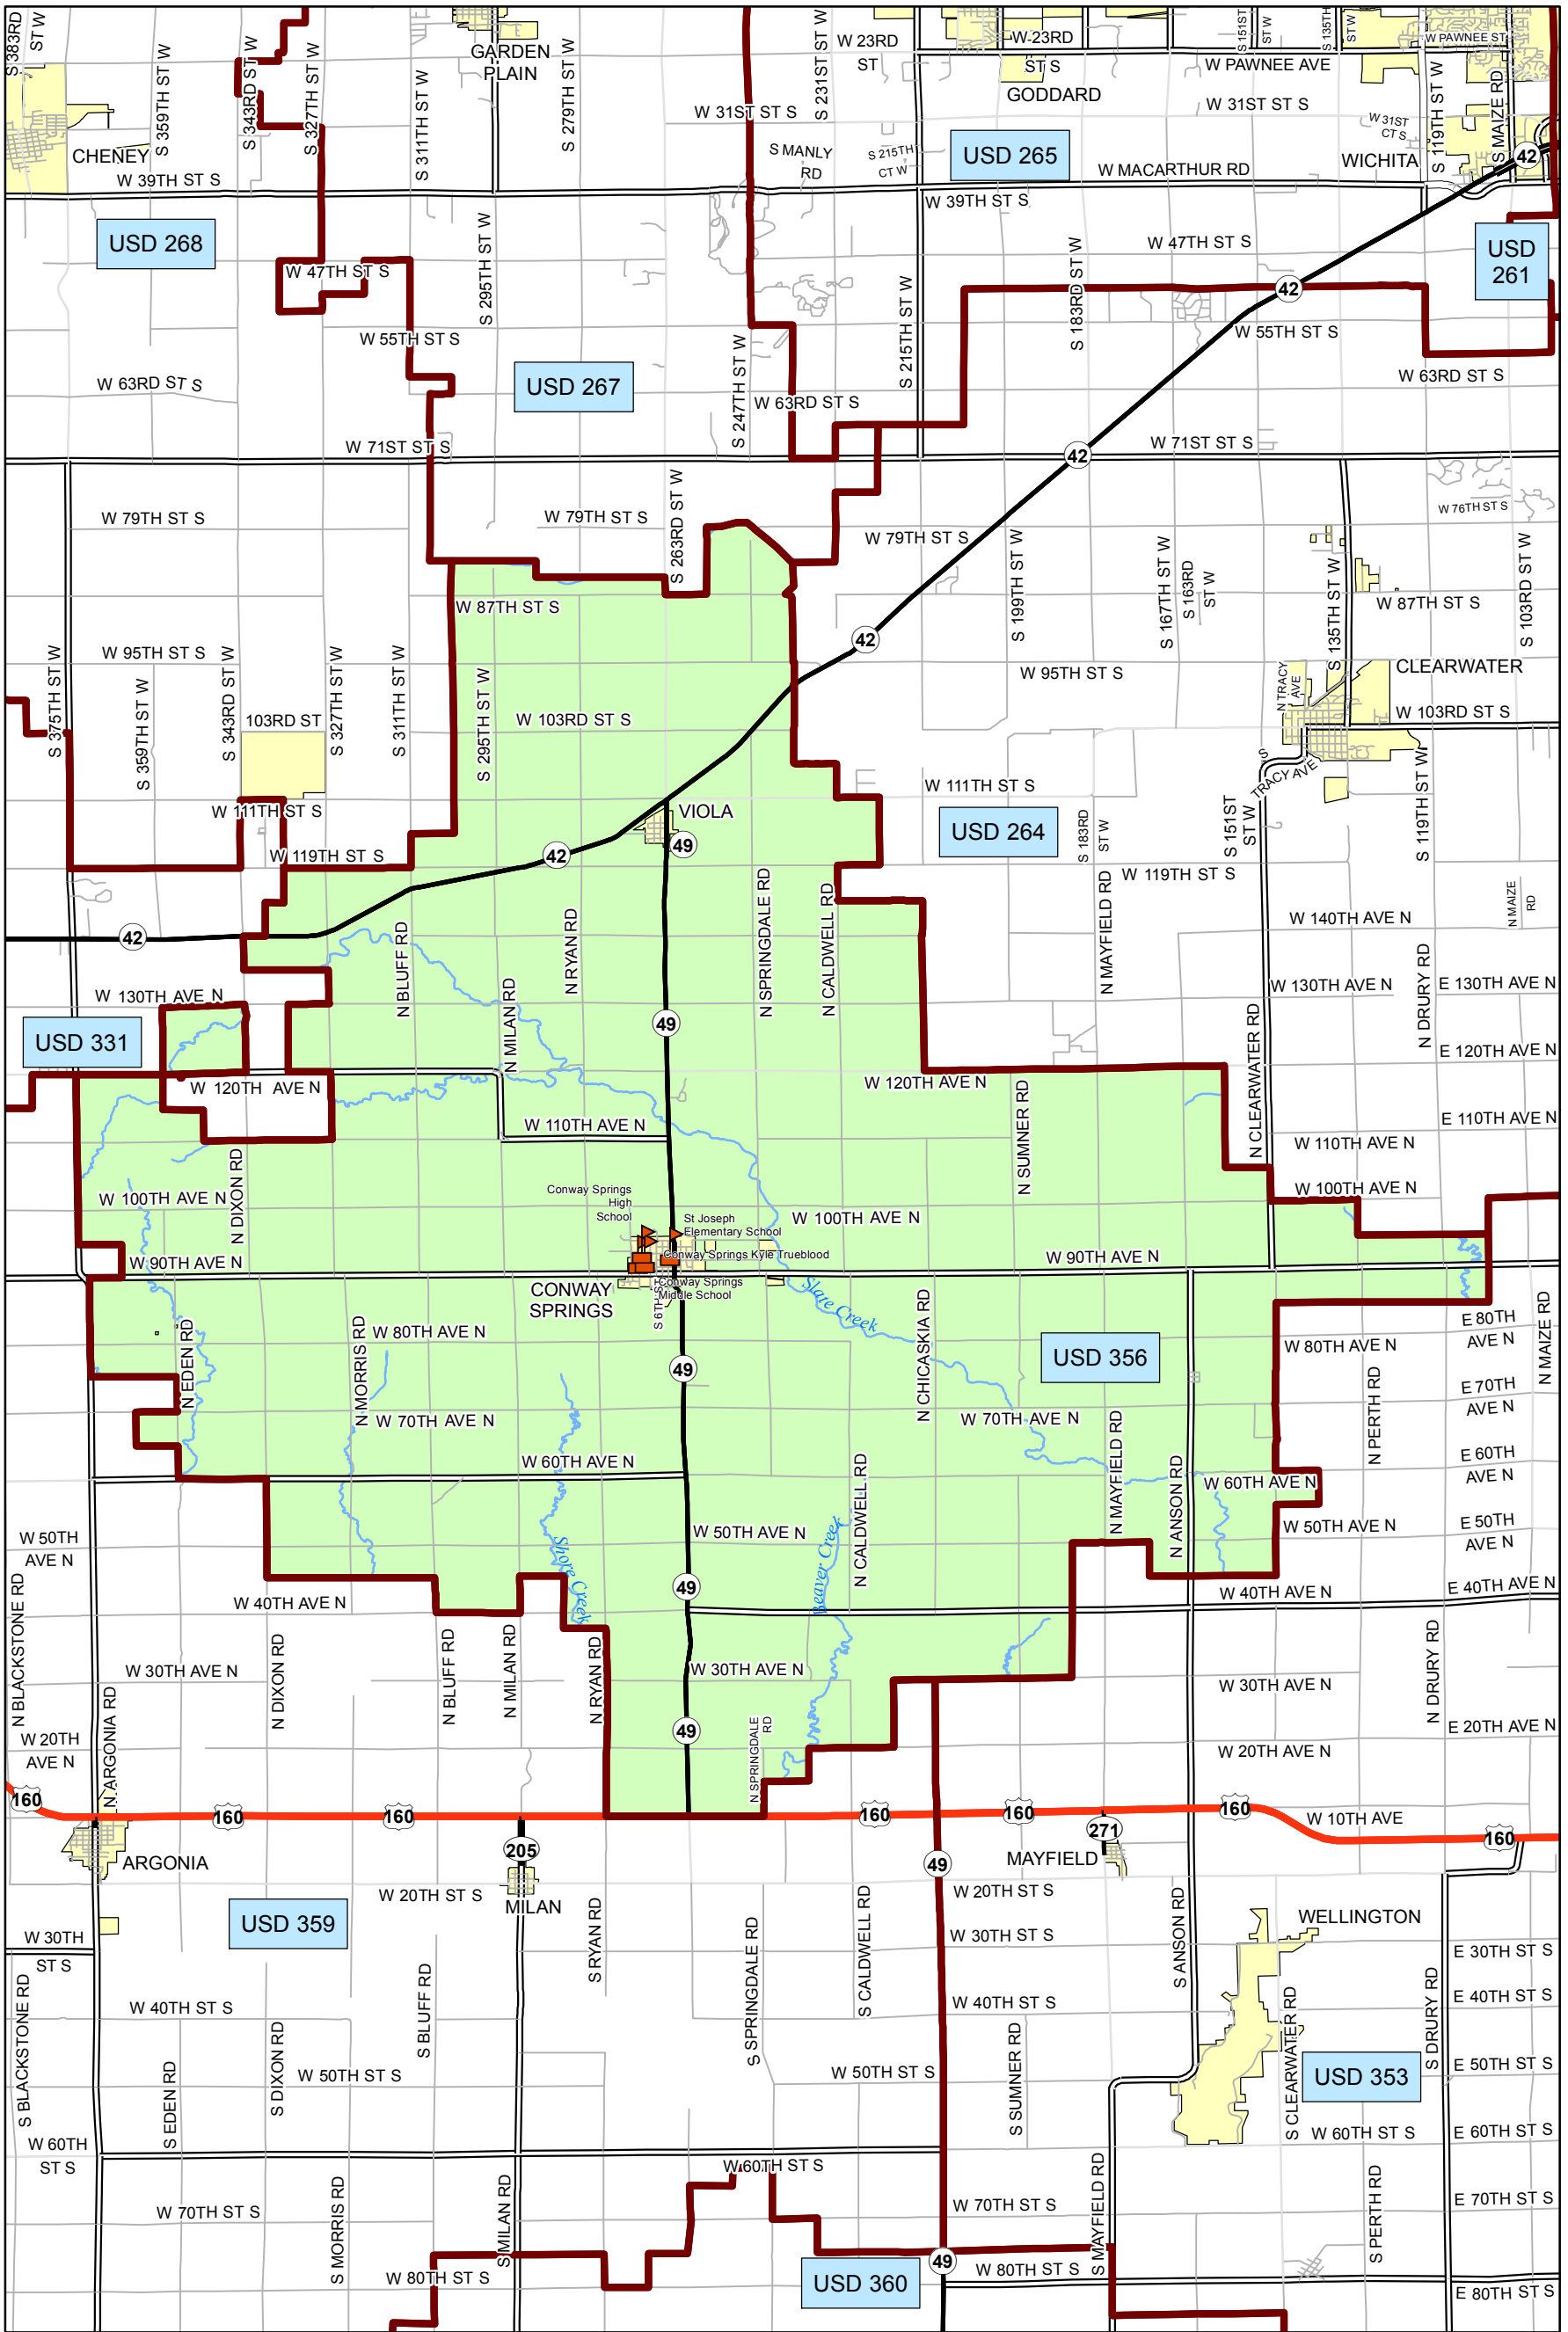

# USD 356 District Map

PREPARED BY THE  
**KANSAS DEPARTMENT OF TRANSPORTATION**  
**BUREAU OF TRANSPORTATION PLANNING**

MAP CREATED TUESDAY, JUNE 02, 2015

KDOT makes no warranties, guarantees, or representations for accuracy of this information and assumes no liability for errors or omissions.

-  Primary/Secondary School
-  Post Secondary School
-  District Boundaries