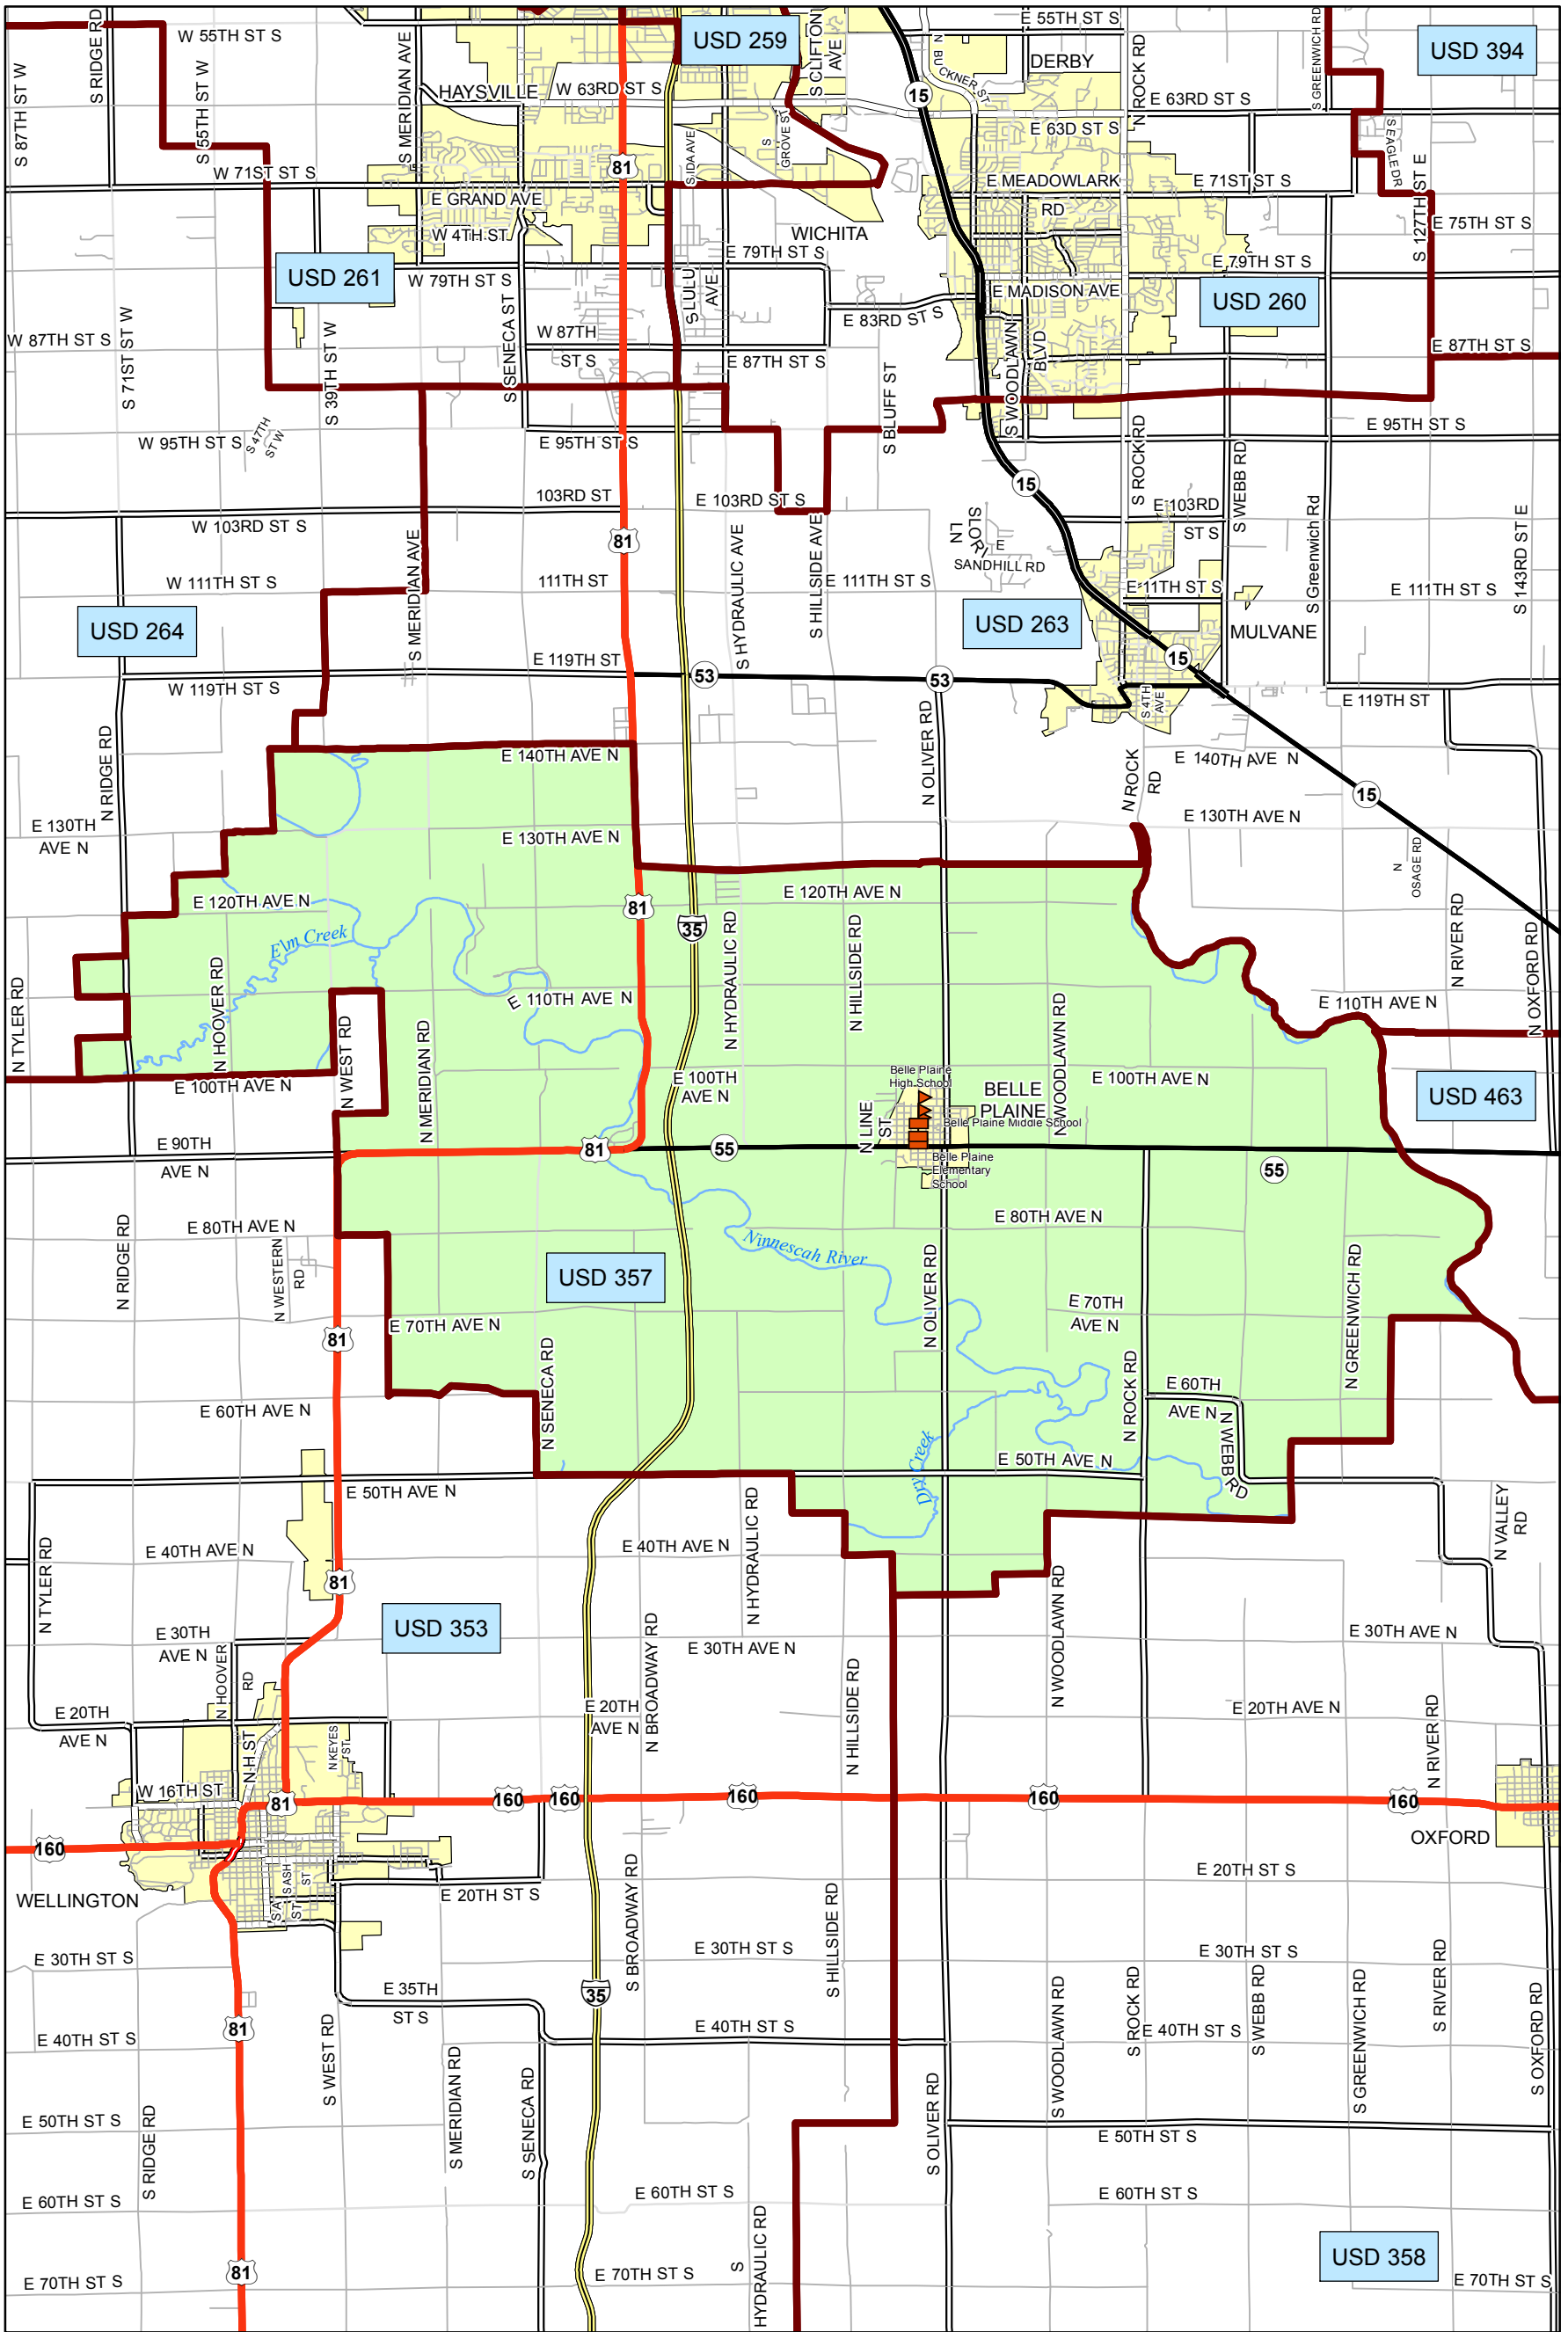

USD 357 District Map

PREPARED BY THE
KANSAS DEPARTMENT OF TRANSPORTATION
BUREAU OF TRANSPORTATION PLANNING

MAP CREATED TUESDAY, JUNE 02, 2015

KDOT makes no warranties, guarantees, or representations for accuracy of this information and assumes no liability for errors or omissions.

-  Primary/Secondary School
-  Post Secondary School
-  District Boundaries