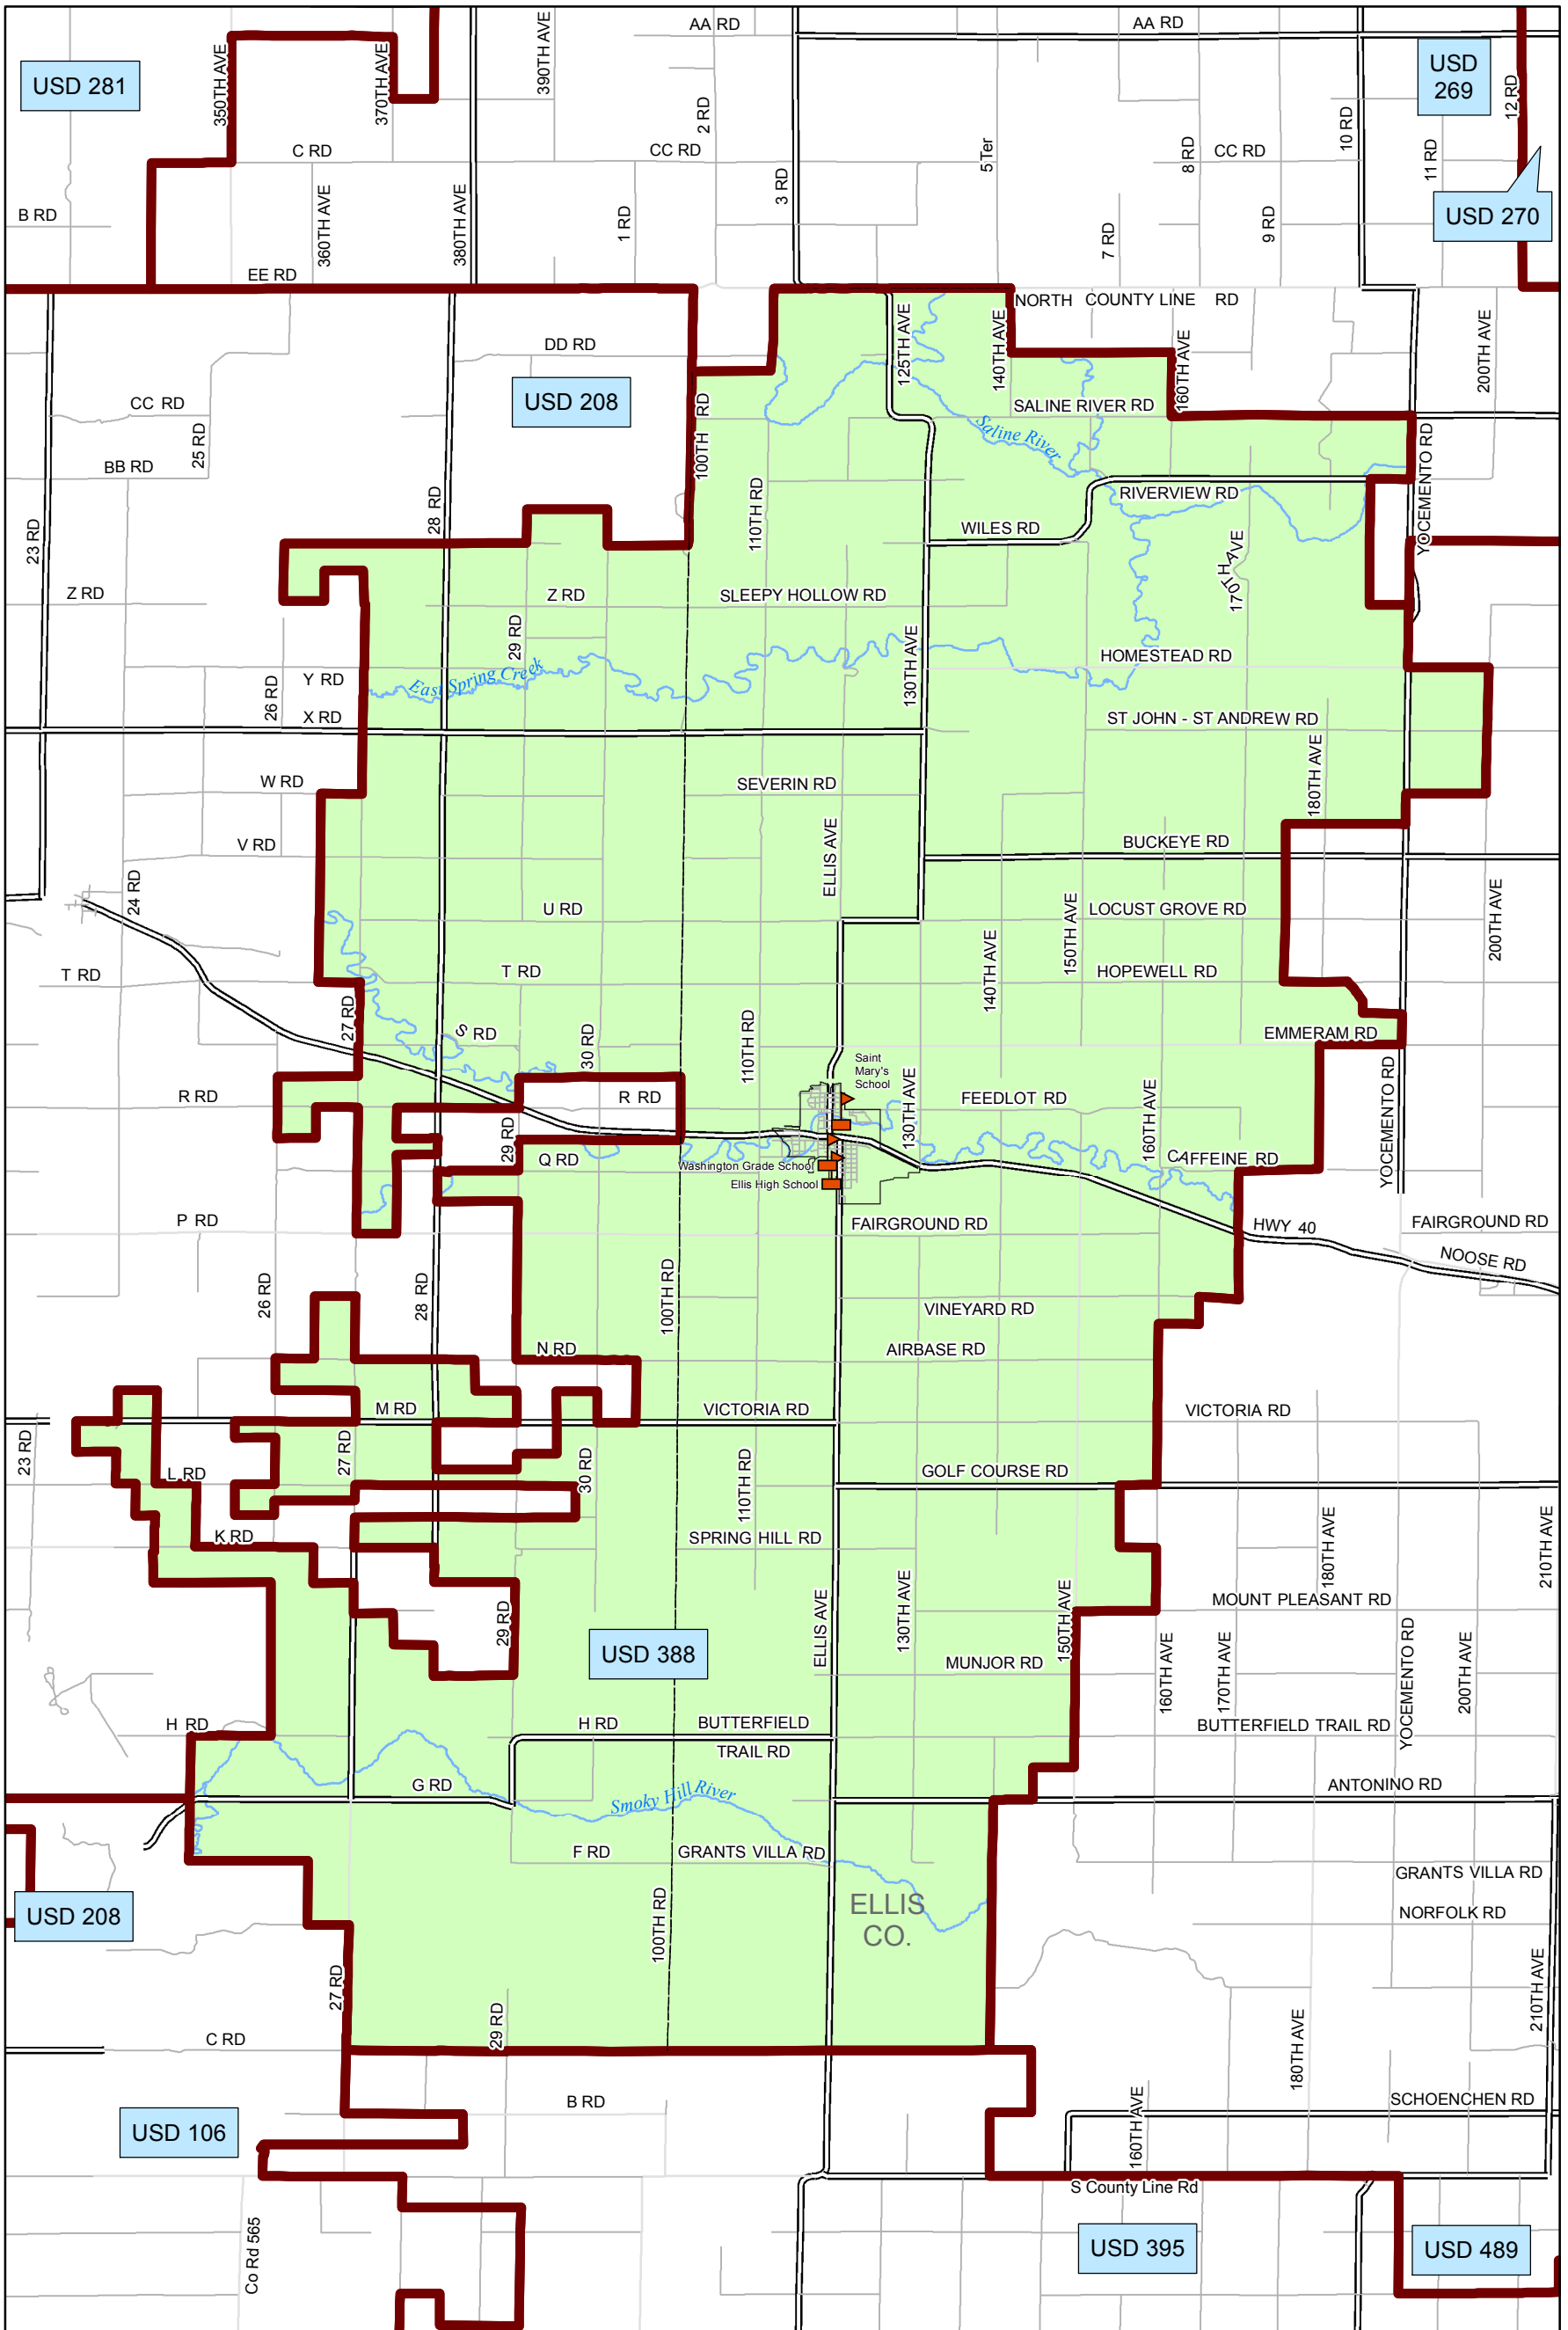

USD 388 District Map

PREPARED BY THE
KANSAS DEPARTMENT OF TRANSPORTATION
BUREAU OF TRANSPORTATION PLANNING

MAP CREATED TUESDAY, JANUARY 20, 2015

KDOT makes no warranties, guarantees, or representations for accuracy of this information and assumes no liability for errors or omissions.

-  Primary/Secondary School
-  Post Secondary School
-  District Boundaries