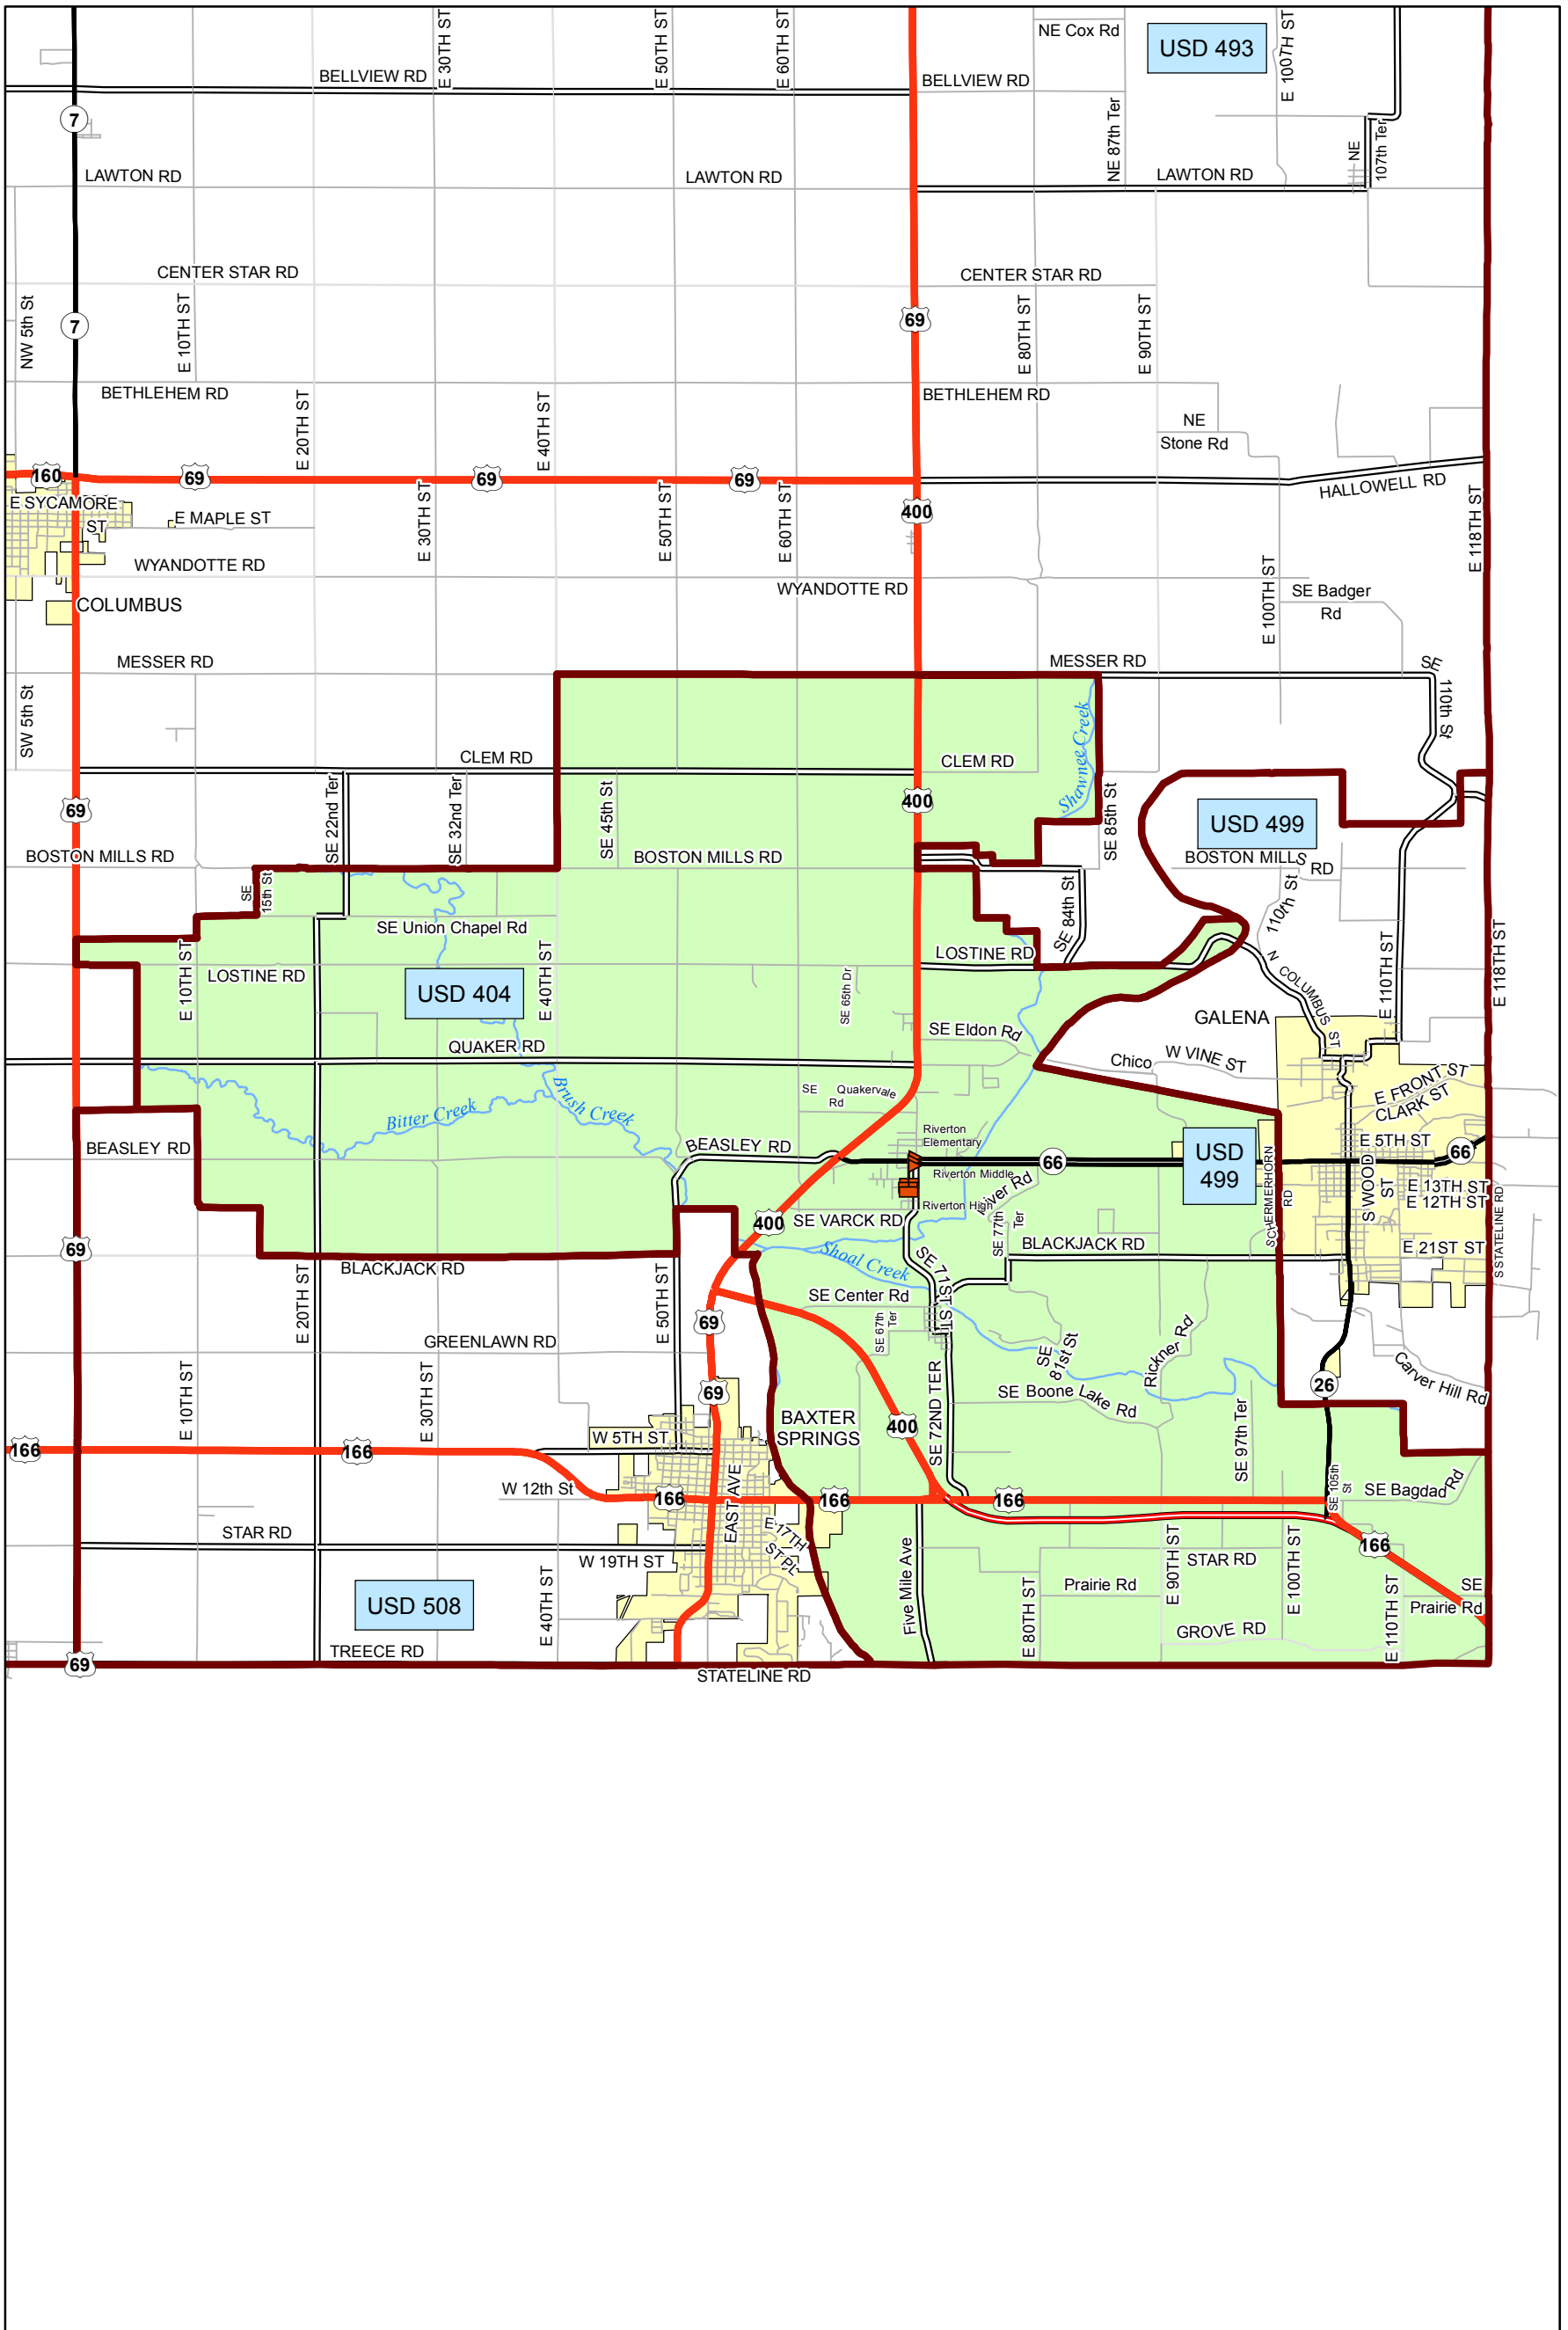

USD 404 District Map

PREPARED BY THE
KANSAS DEPARTMENT OF TRANSPORTATION
BUREAU OF TRANSPORTATION PLANNING

MAP CREATED TUESDAY, JUNE 02, 2015

KDOT makes no warranties, guarantees, or representations for accuracy of this information and assumes no liability for errors or omissions.

-  Primary/Secondary School
-  Post Secondary School
-  District Boundaries