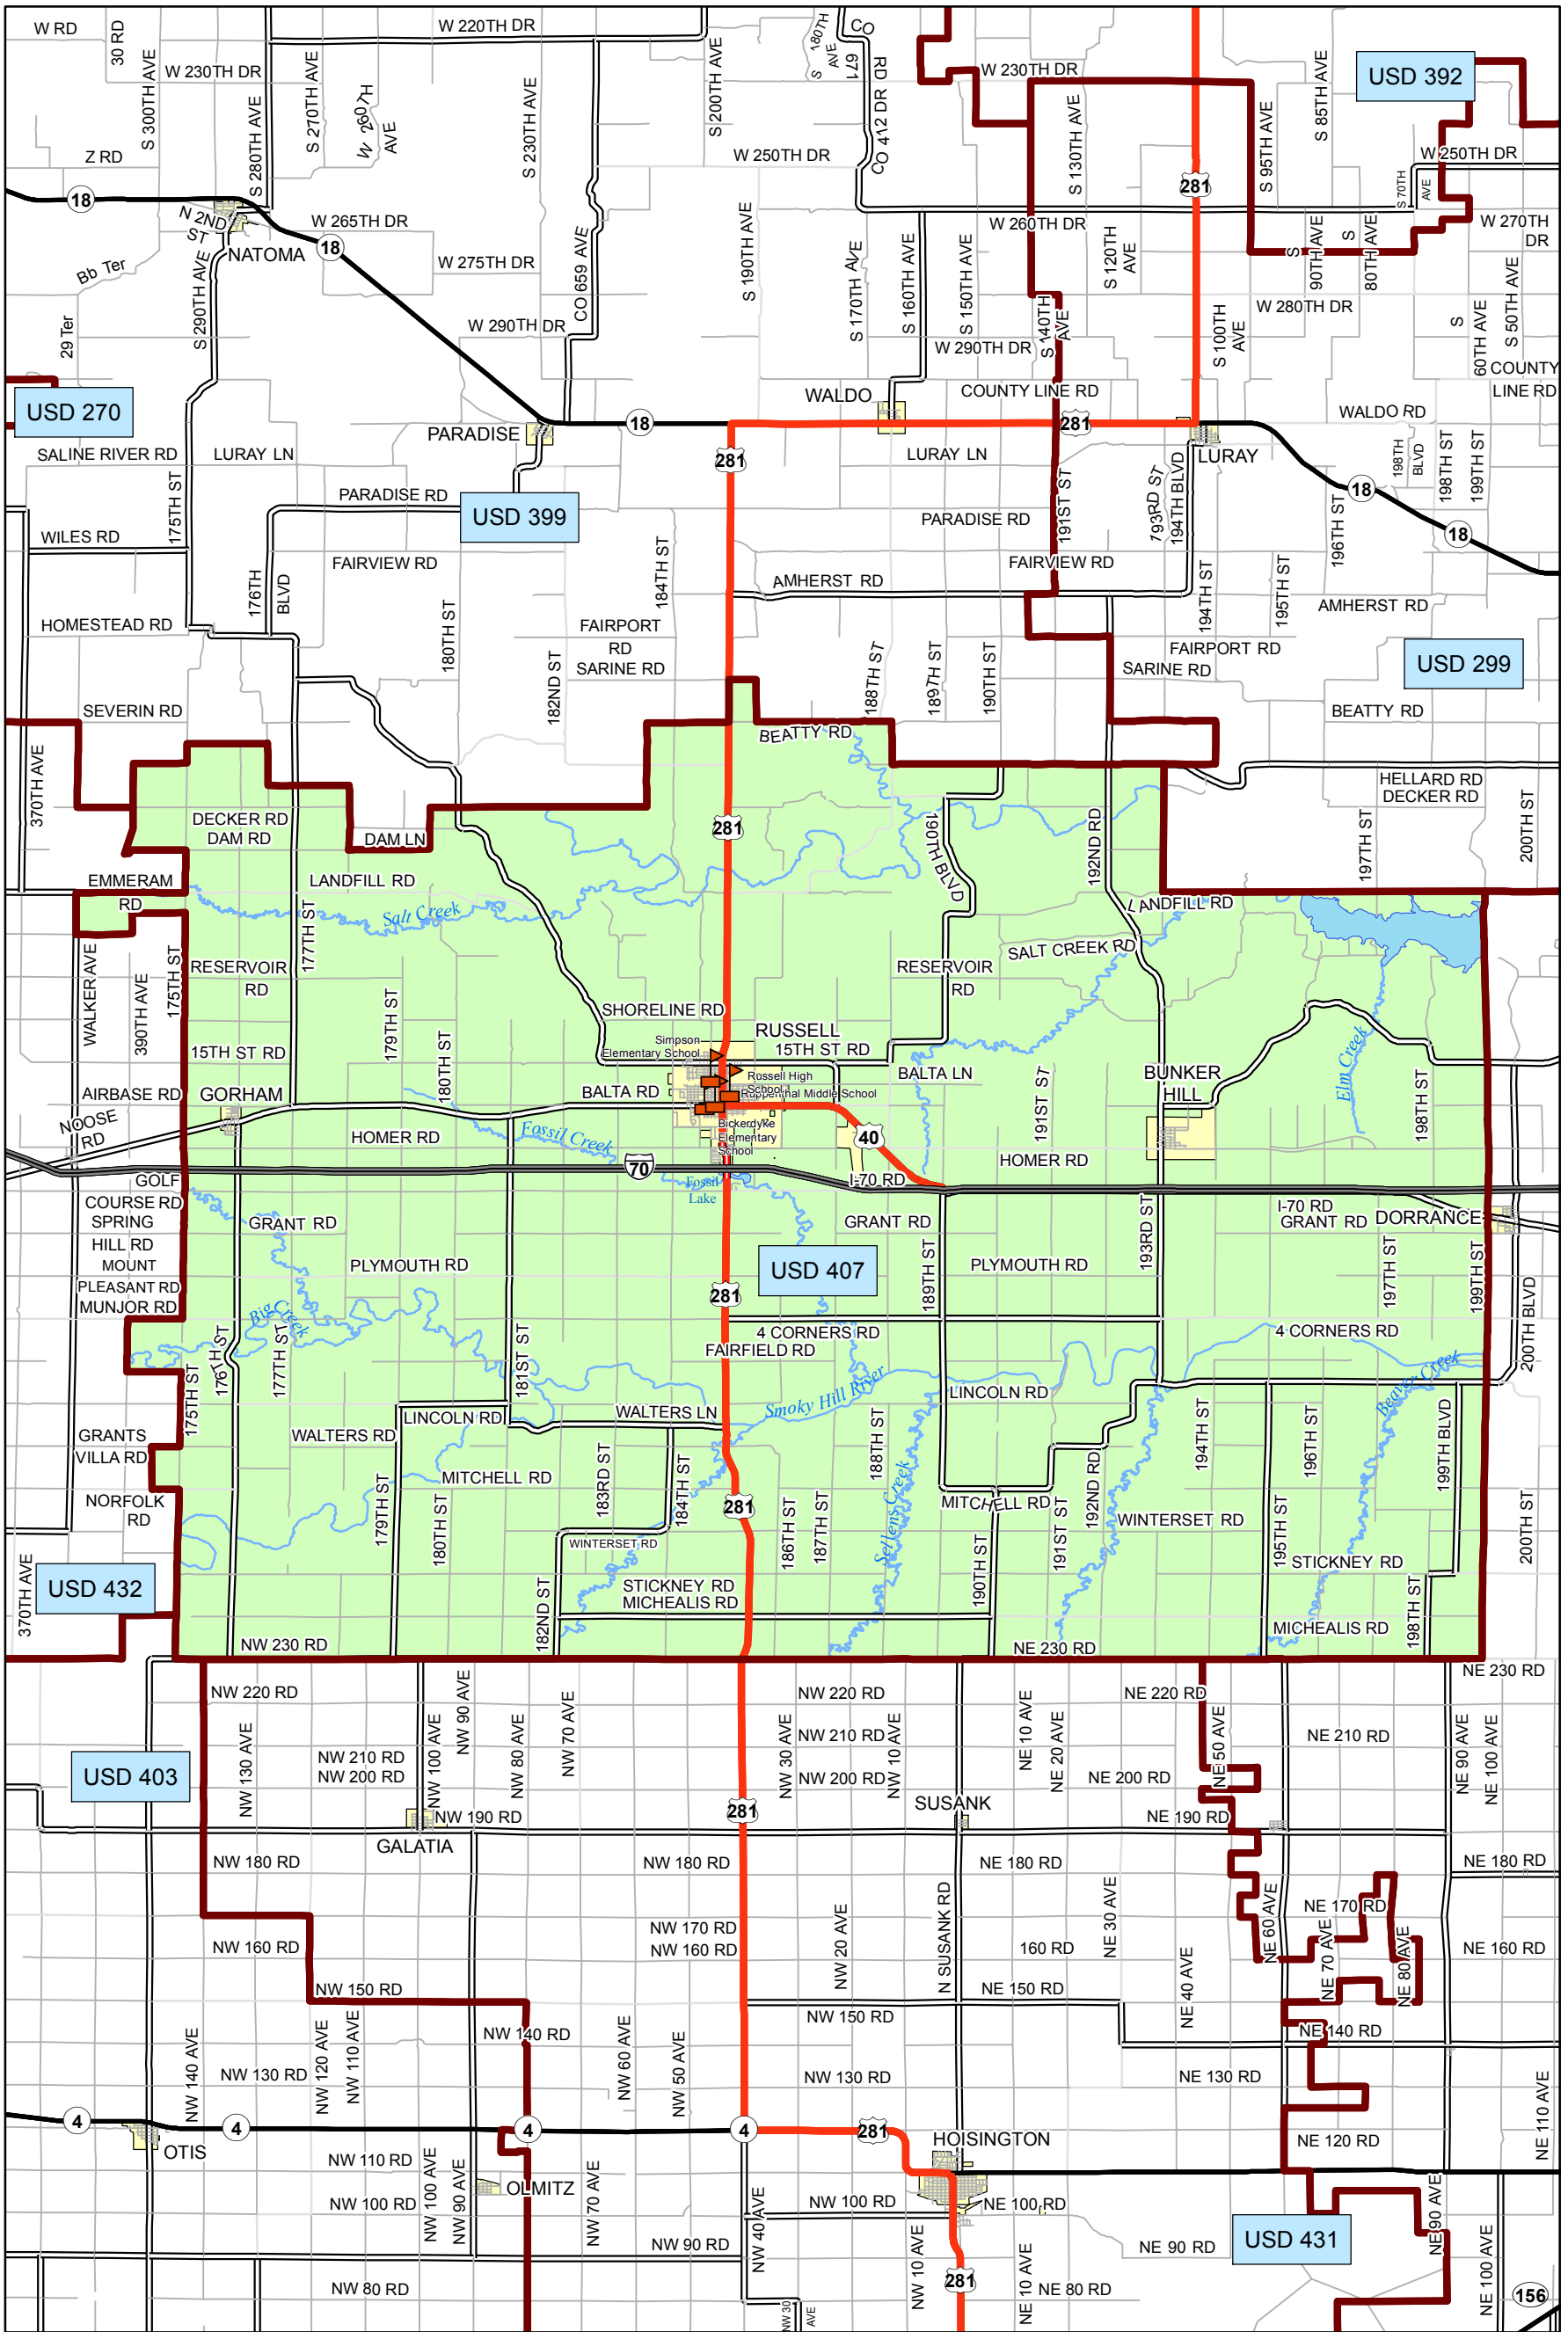

# USD 407 District Map

PREPARED BY THE  
**KANSAS DEPARTMENT OF TRANSPORTATION**  
**BUREAU OF TRANSPORTATION PLANNING**

MAP CREATED TUESDAY, JUNE 02, 2015

KDOT makes no warranties, guarantees, or representations for accuracy of this information and assumes no liability for errors or omissions.

-  Primary/Secondary School
-  Post Secondary School
-  District Boundaries