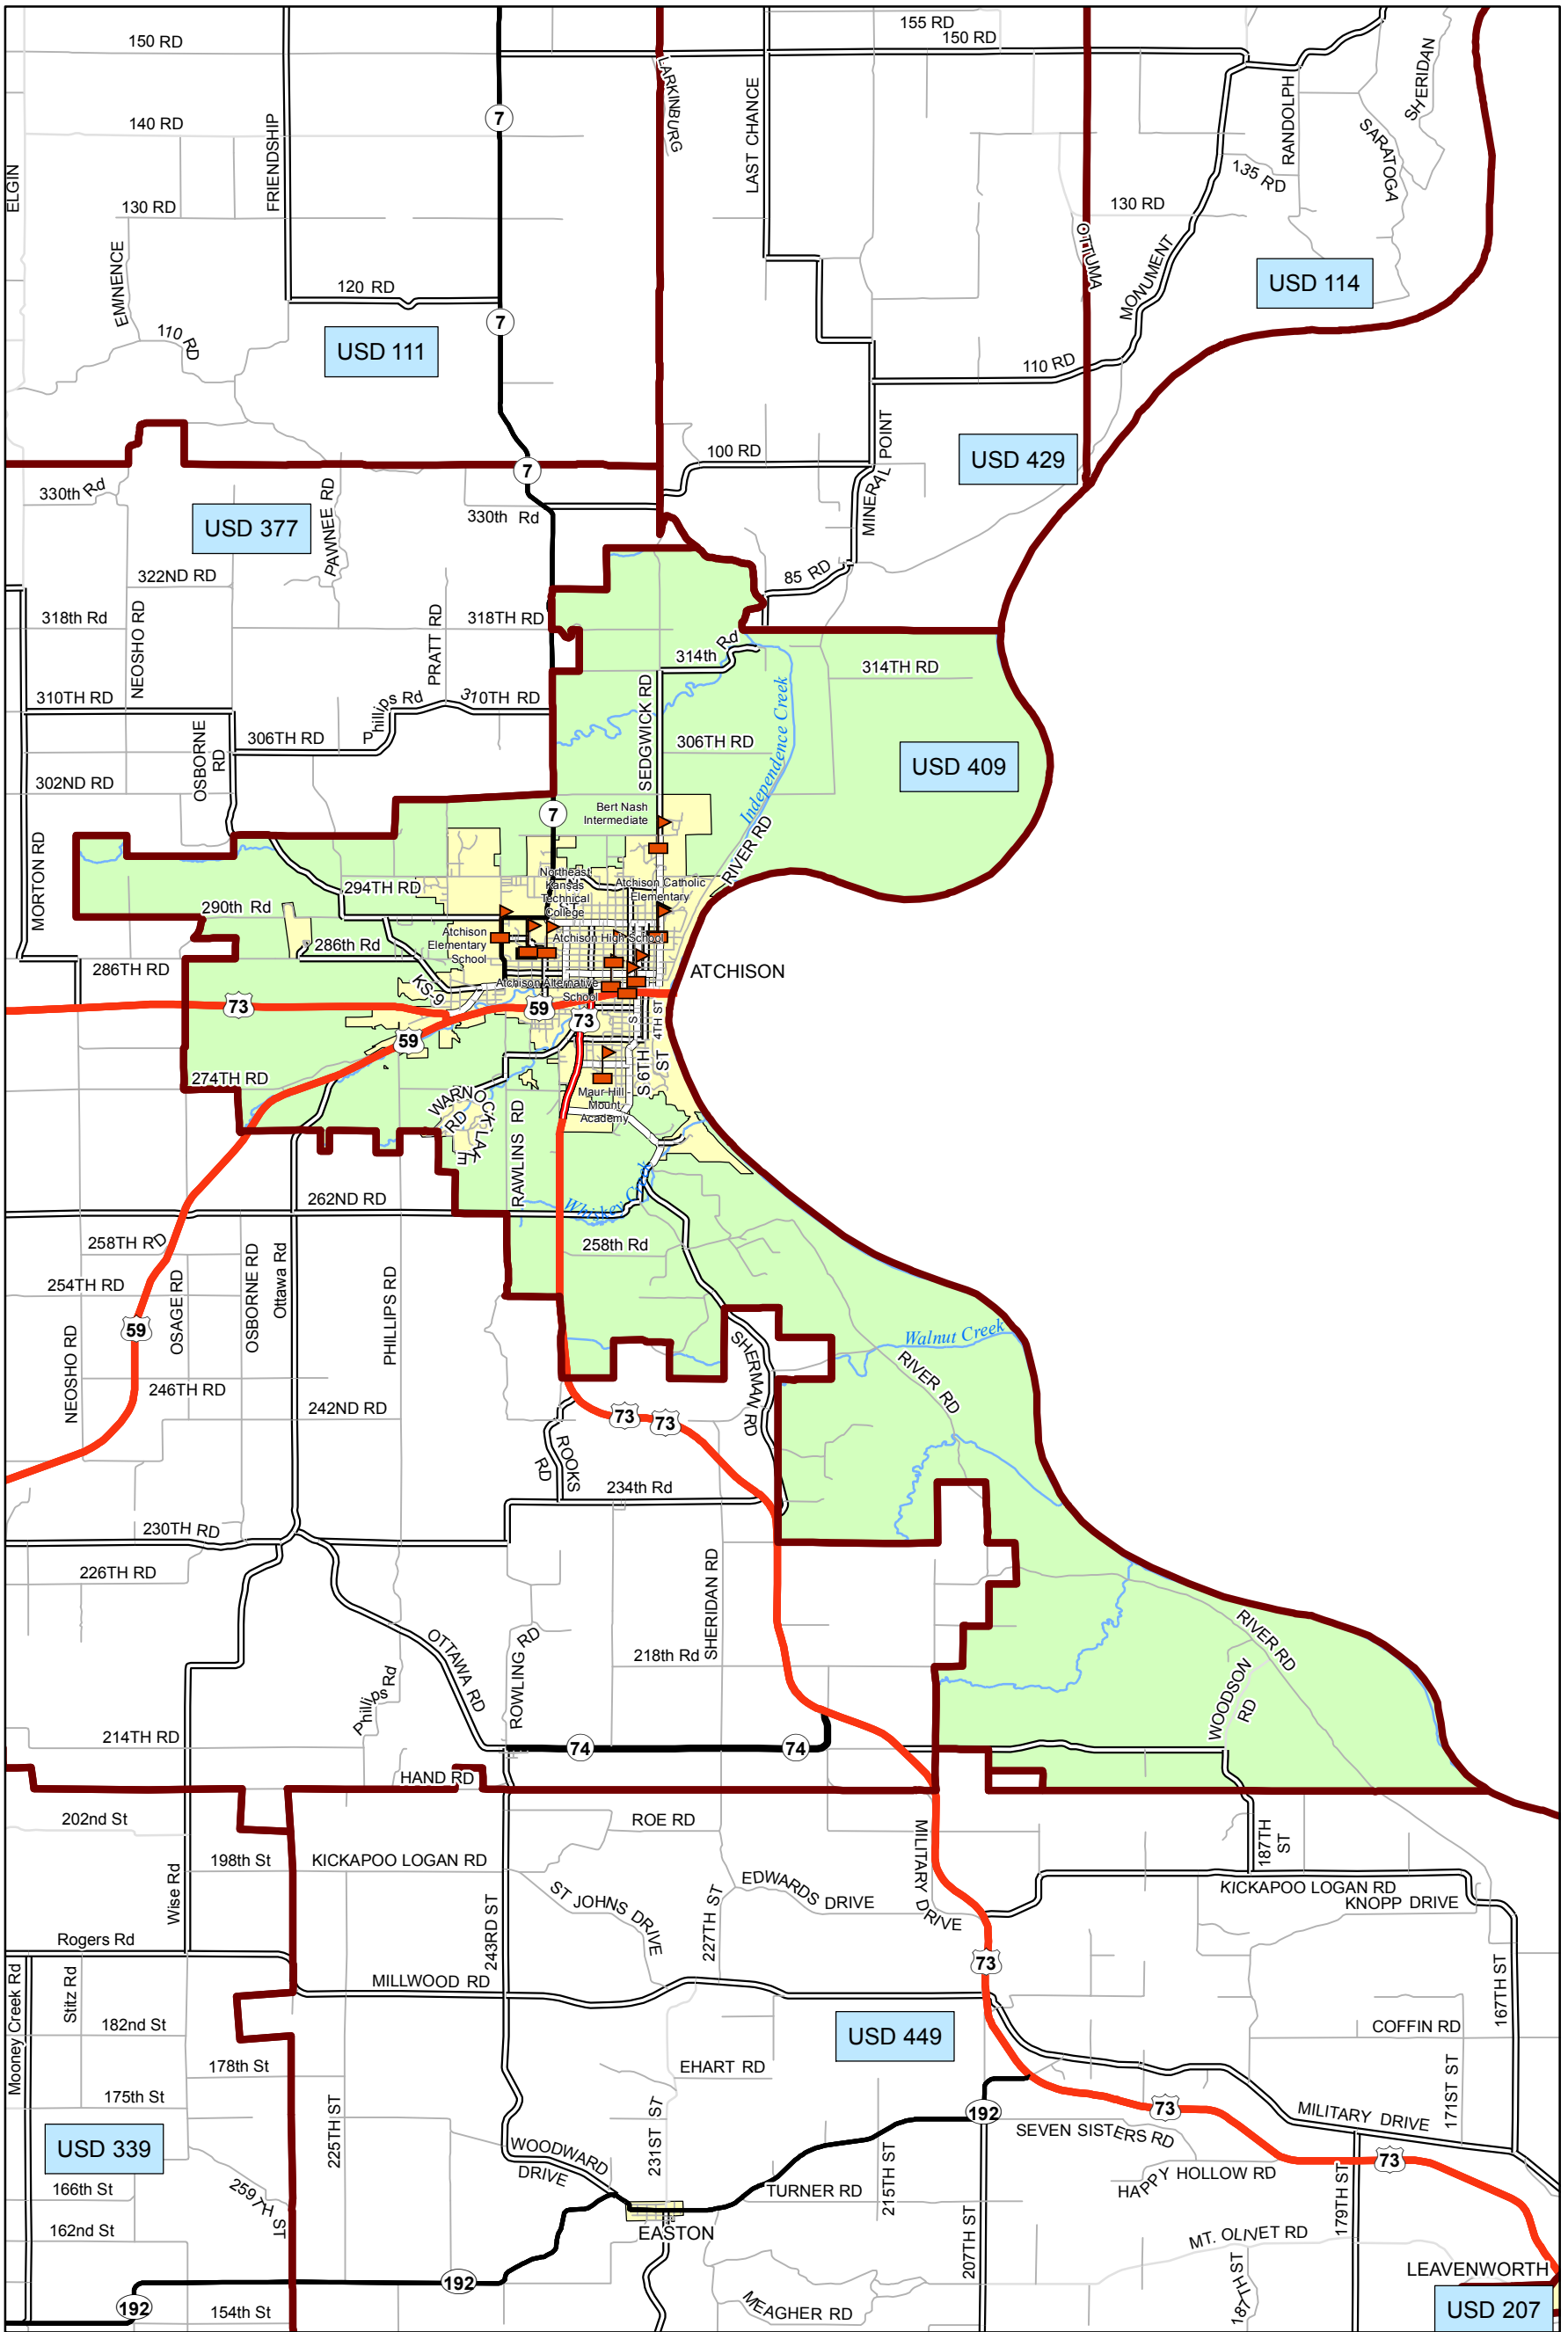

# USD 409 District Map

PREPARED BY THE  
**KANSAS DEPARTMENT OF TRANSPORTATION**  
**BUREAU OF TRANSPORTATION PLANNING**

MAP CREATED TUESDAY, JUNE 02, 2015

KDOT makes no warranties, guarantees, or representations for accuracy of this information and assumes no liability for errors or omissions.

-  Primary/Secondary School
-  Post Secondary School
-  District Boundaries