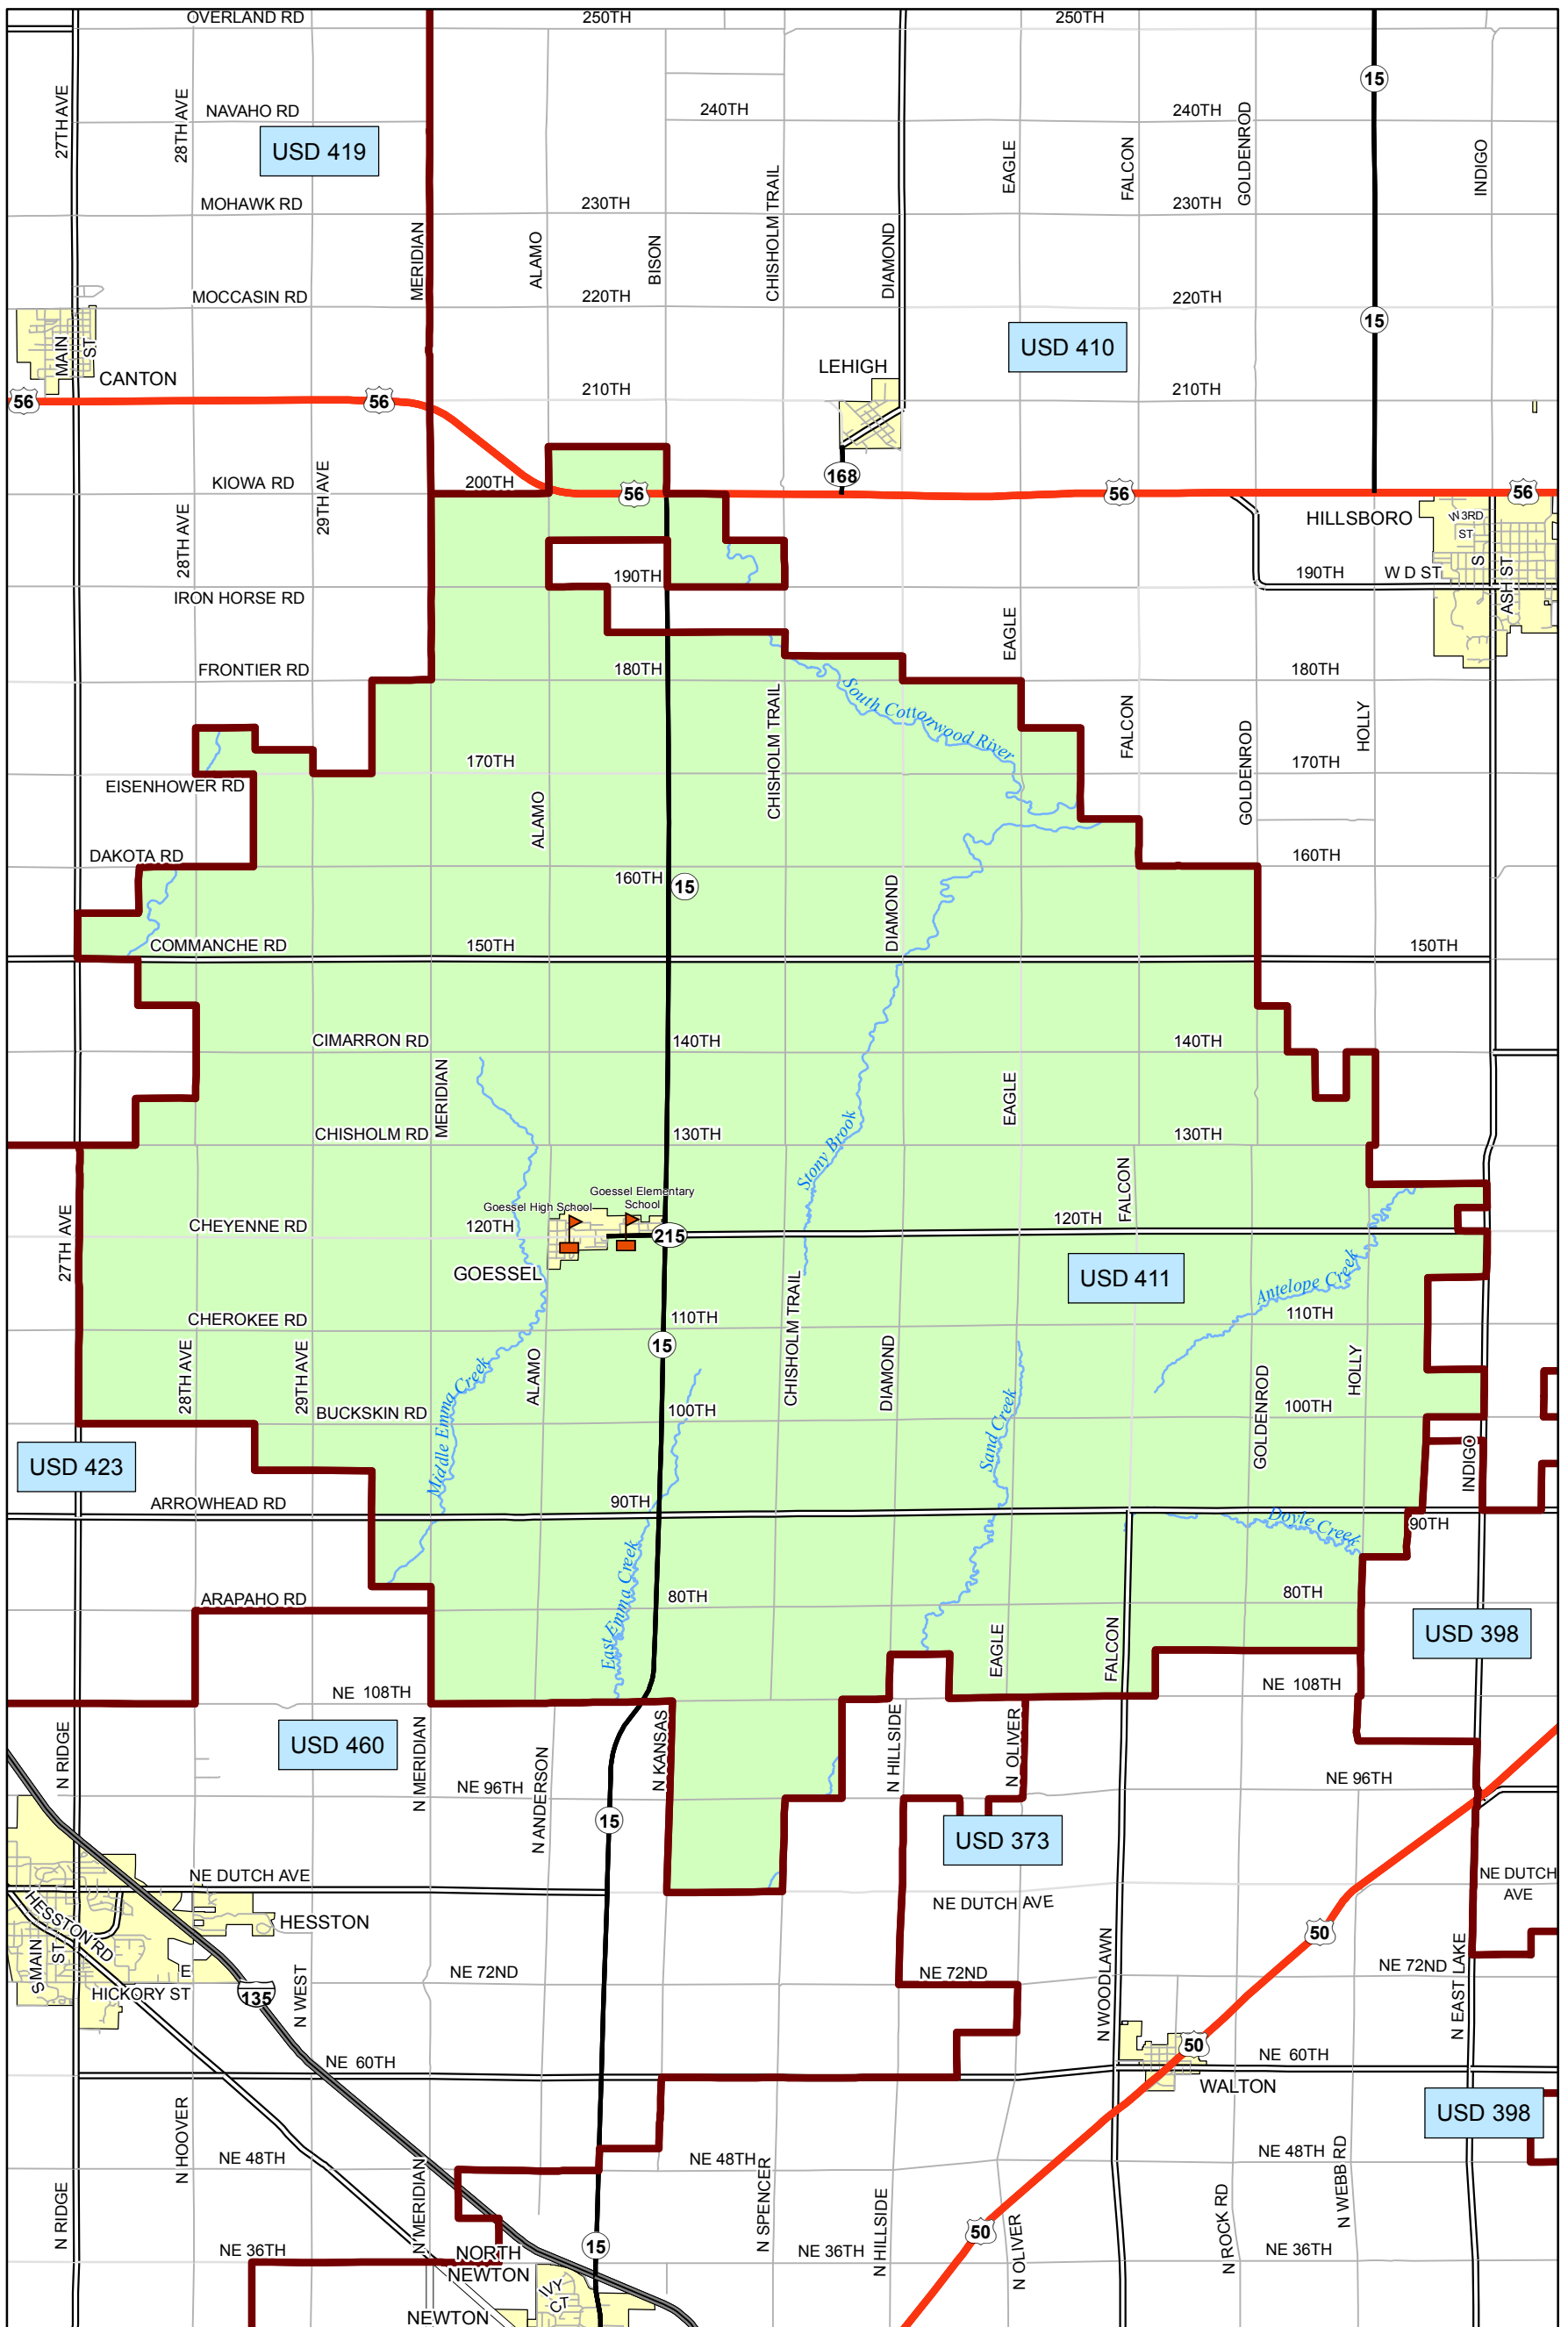

# USD 411 District Map

PREPARED BY THE  
**KANSAS DEPARTMENT OF TRANSPORTATION**  
**BUREAU OF TRANSPORTATION PLANNING**

MAP CREATED TUESDAY, JUNE 02, 2015

KDOT makes no warranties, guarantees, or representations for accuracy of this information and assumes no liability for errors or omissions.

-  Primary/Secondary School
-  Post Secondary School
-  District Boundaries