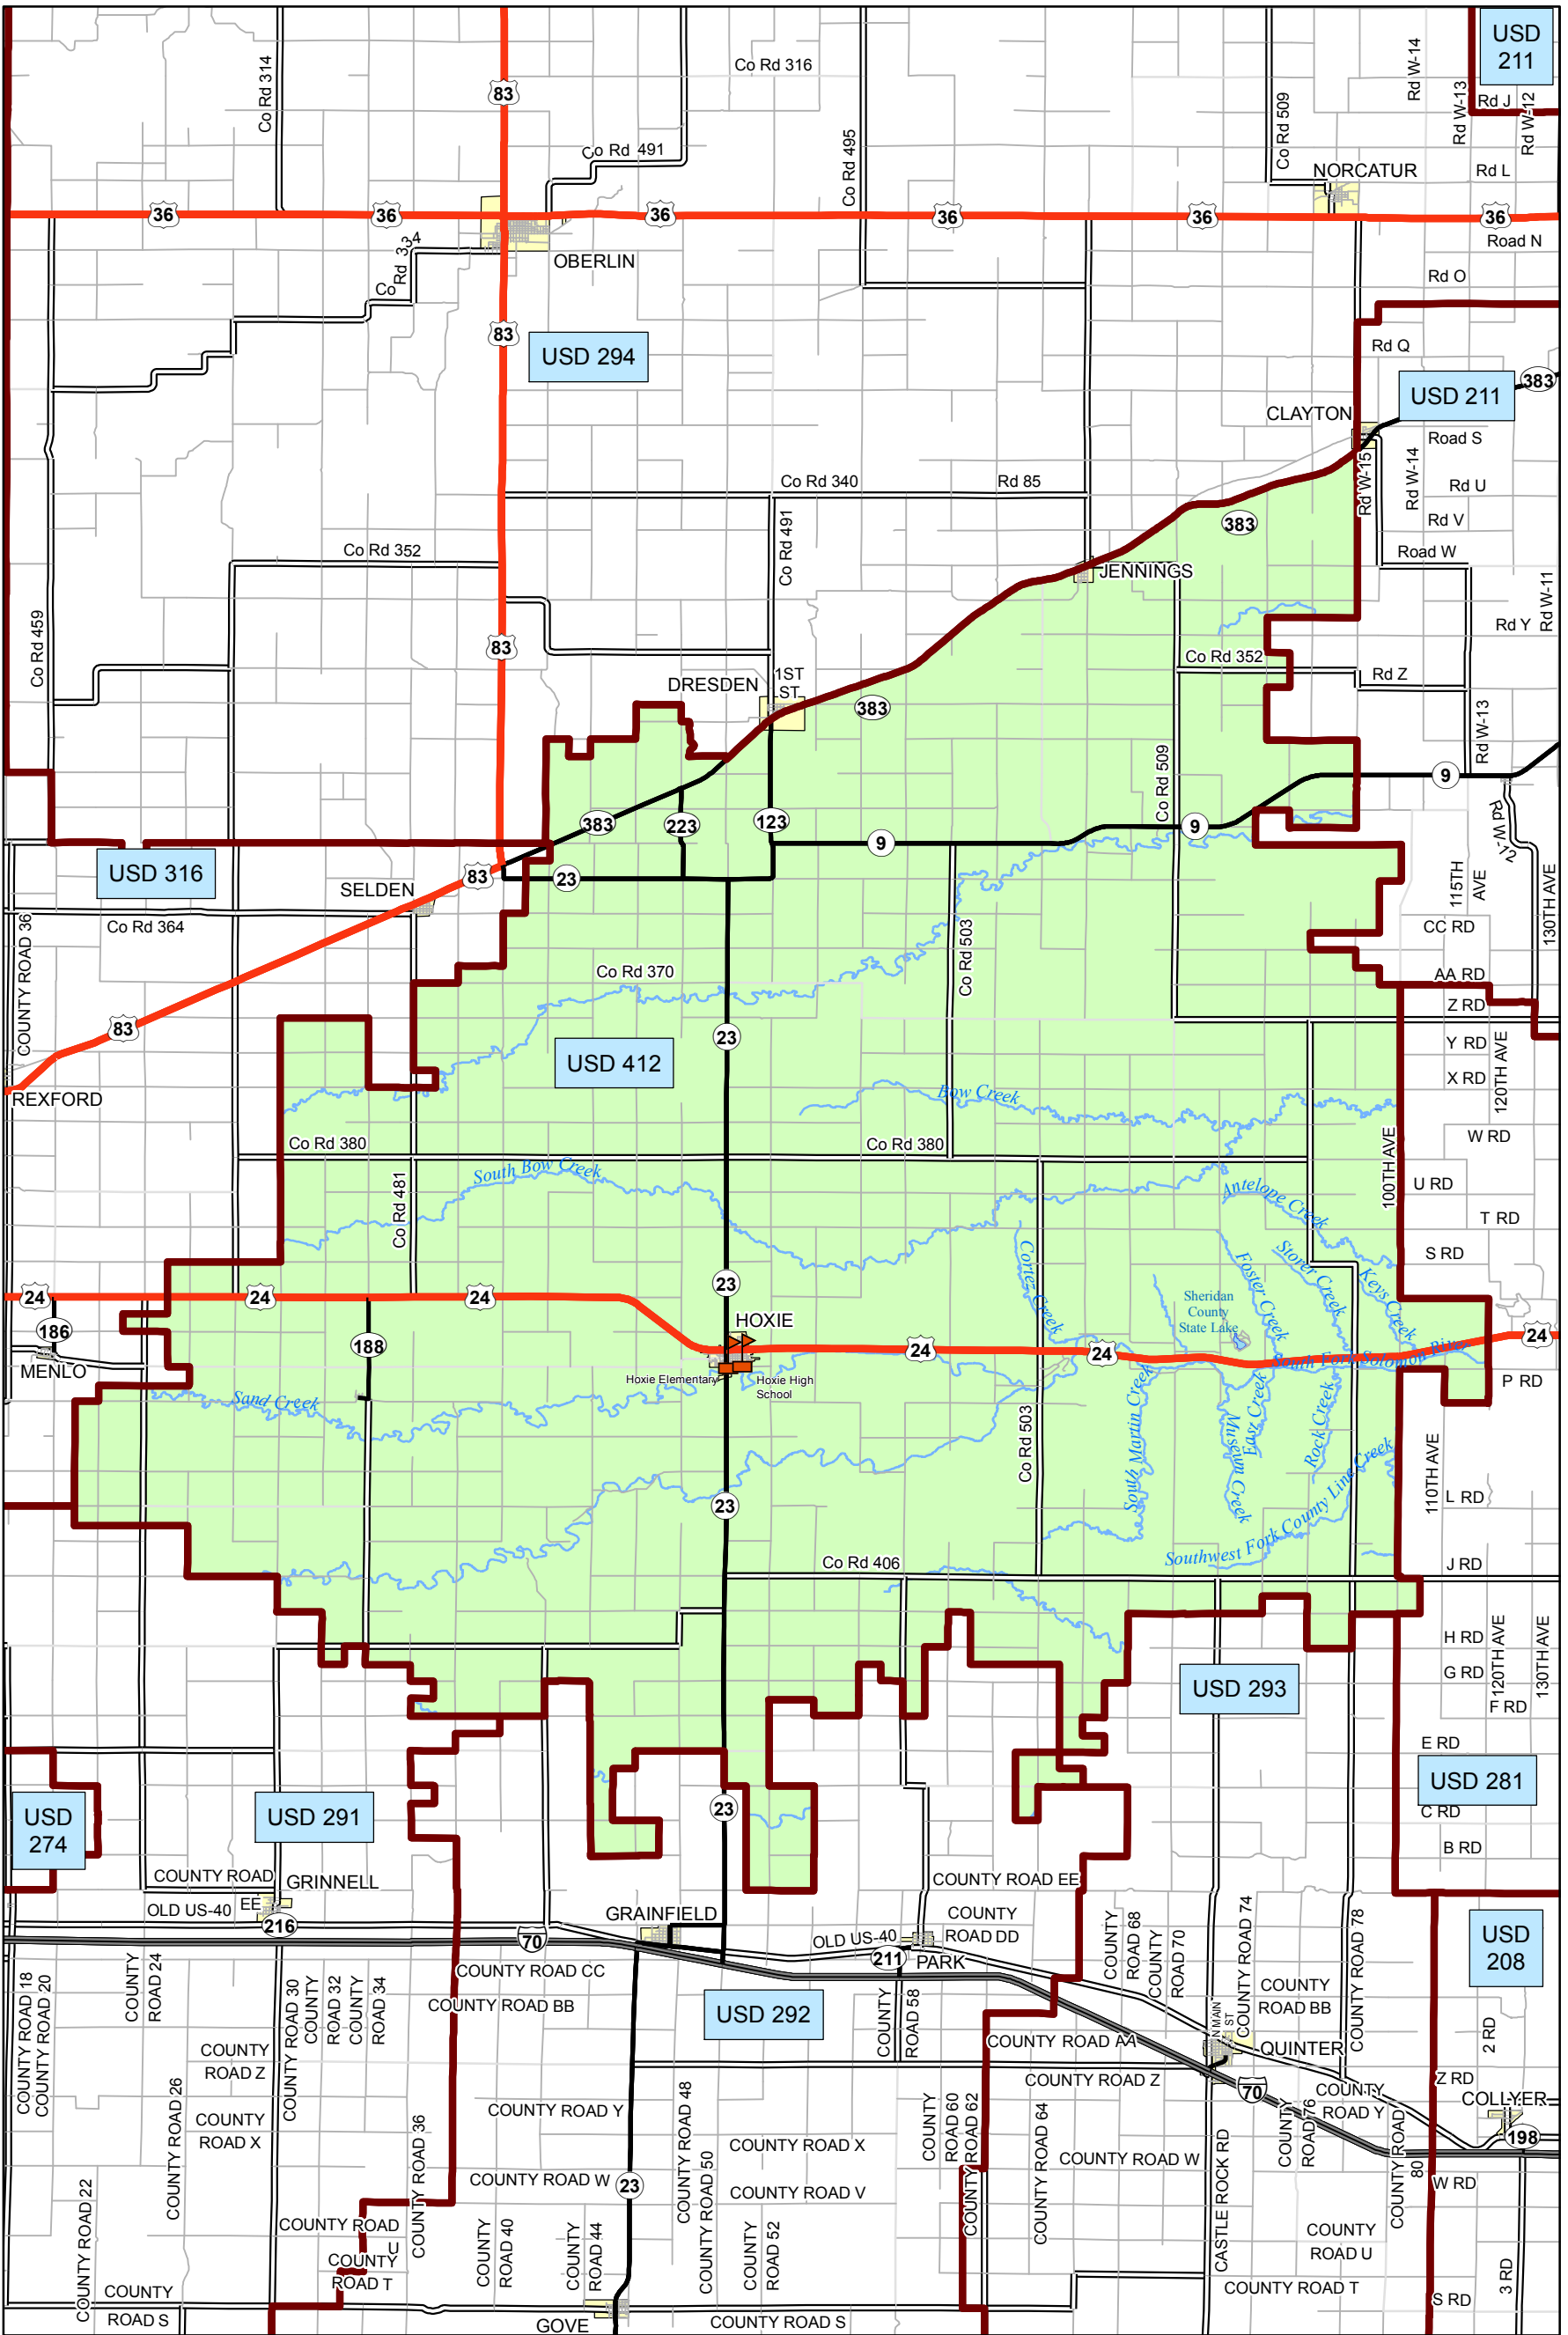

USD 412 District Map

PREPARED BY THE
KANSAS DEPARTMENT OF TRANSPORTATION
BUREAU OF TRANSPORTATION PLANNING

MAP CREATED TUESDAY, JUNE 02, 2015

KDOT makes no warranties, guarantees, or representations for accuracy of this information and assumes no liability for errors or omissions.

-  Primary/Secondary School
-  Post Secondary School
-  District Boundaries