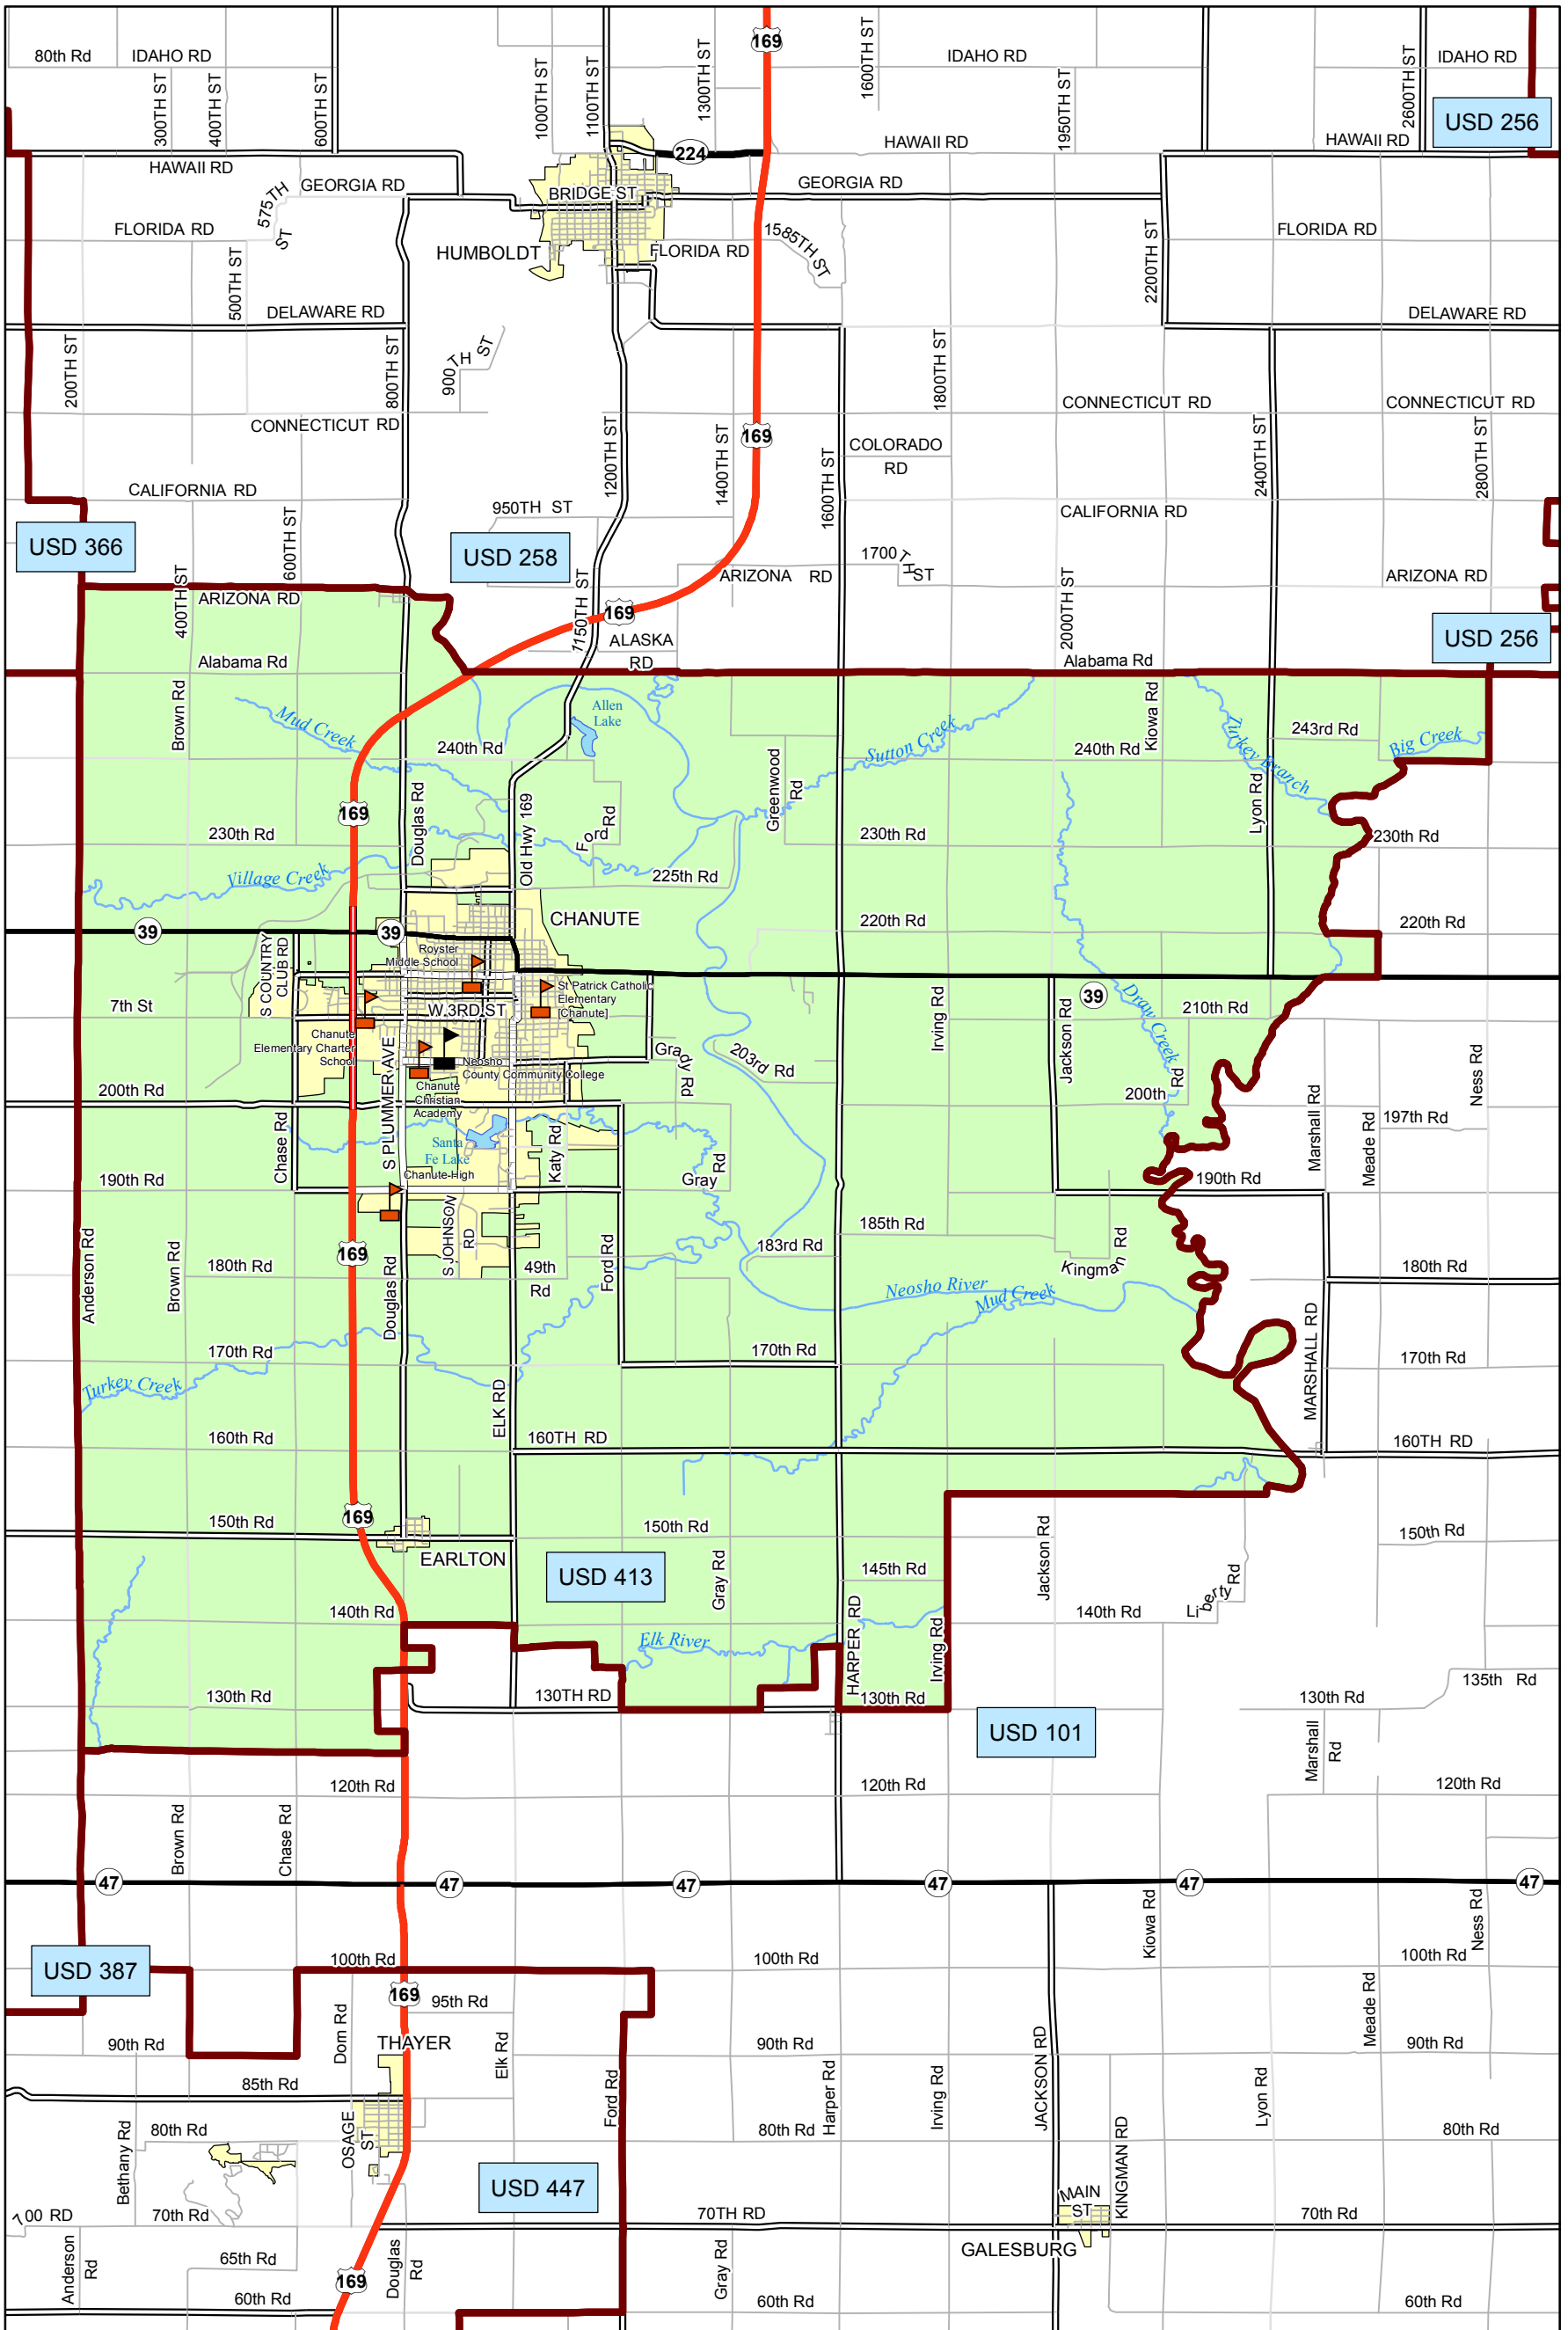

# USD 413 District Map

PREPARED BY THE  
**KANSAS DEPARTMENT OF TRANSPORTATION**  
**BUREAU OF TRANSPORTATION PLANNING**

MAP CREATED TUESDAY, JUNE 02, 2015

KDOT makes no warranties, guarantees, or representations for accuracy of this information and assumes no liability for errors or omissions.

-  Primary/Secondary School
-  Post Secondary School
-  District Boundaries