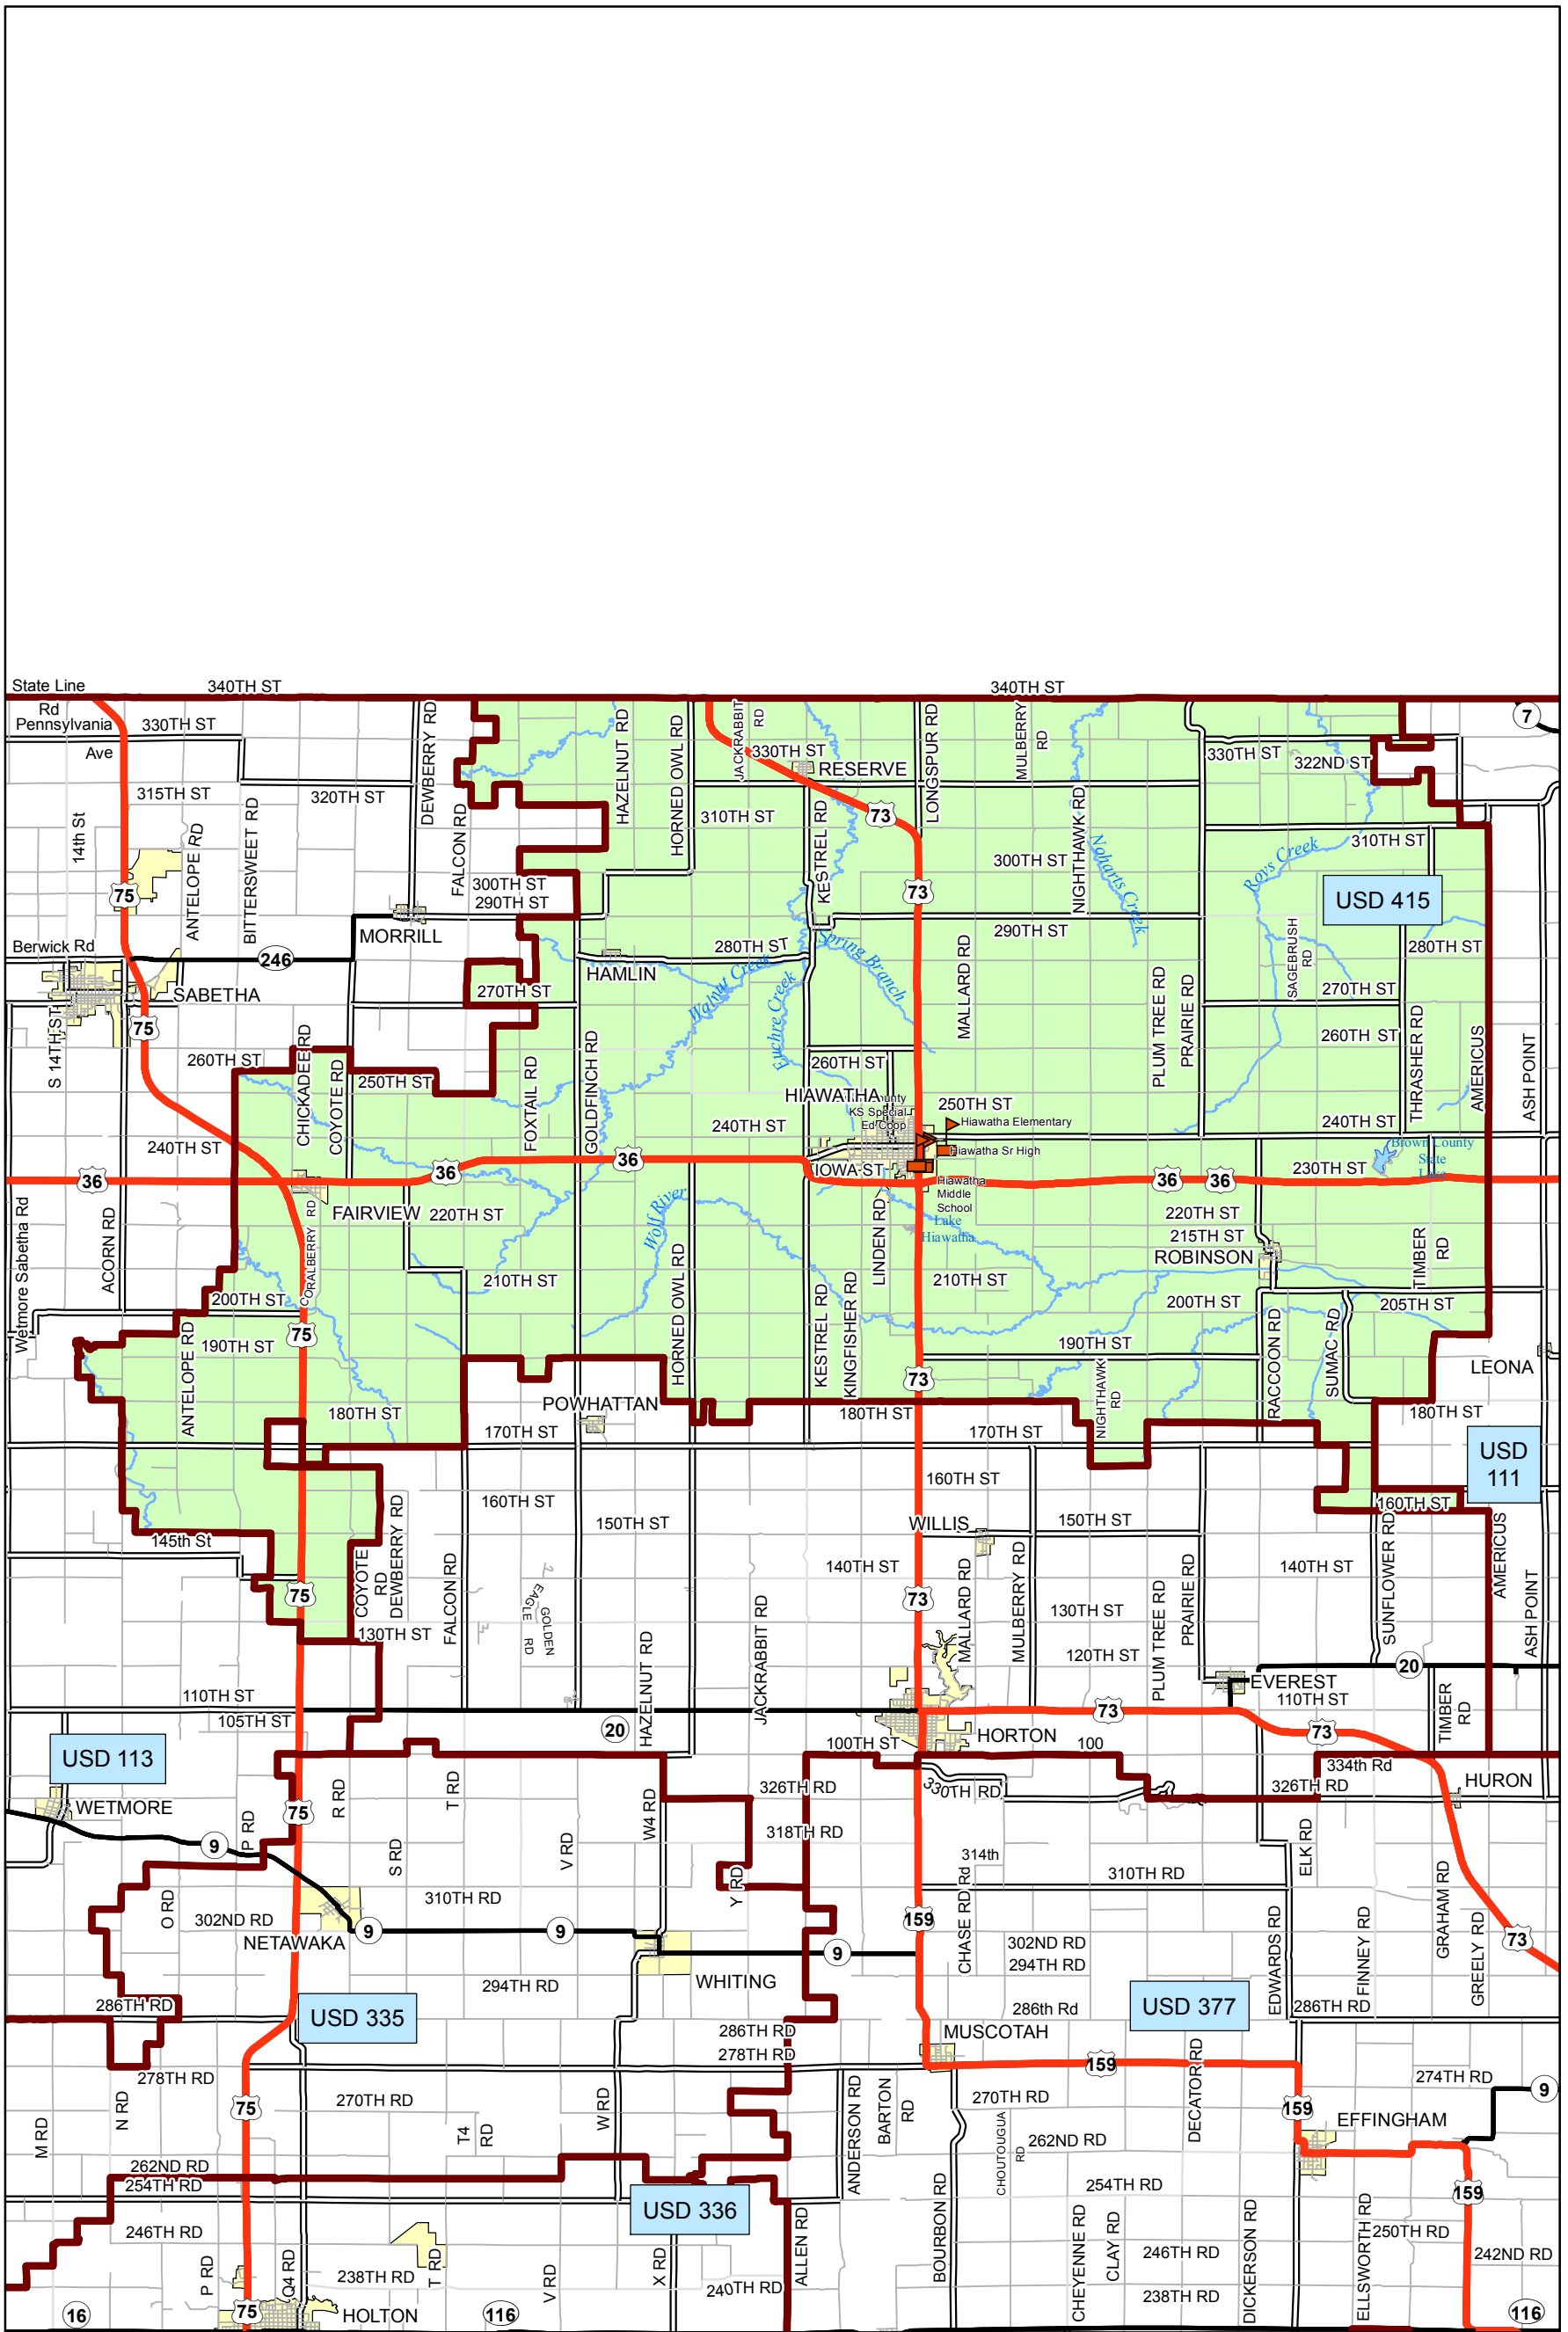

USD 415 District Map

PREPARED BY THE
KANSAS DEPARTMENT OF TRANSPORTATION
BUREAU OF TRANSPORTATION PLANNING

MAP CREATED TUESDAY, JUNE 02, 2015

KDOT makes no warranties, guarantees, or representations for accuracy of this information and assumes no liability for errors or omissions.

-  Primary/Secondary School
-  Post Secondary School
-  District Boundaries