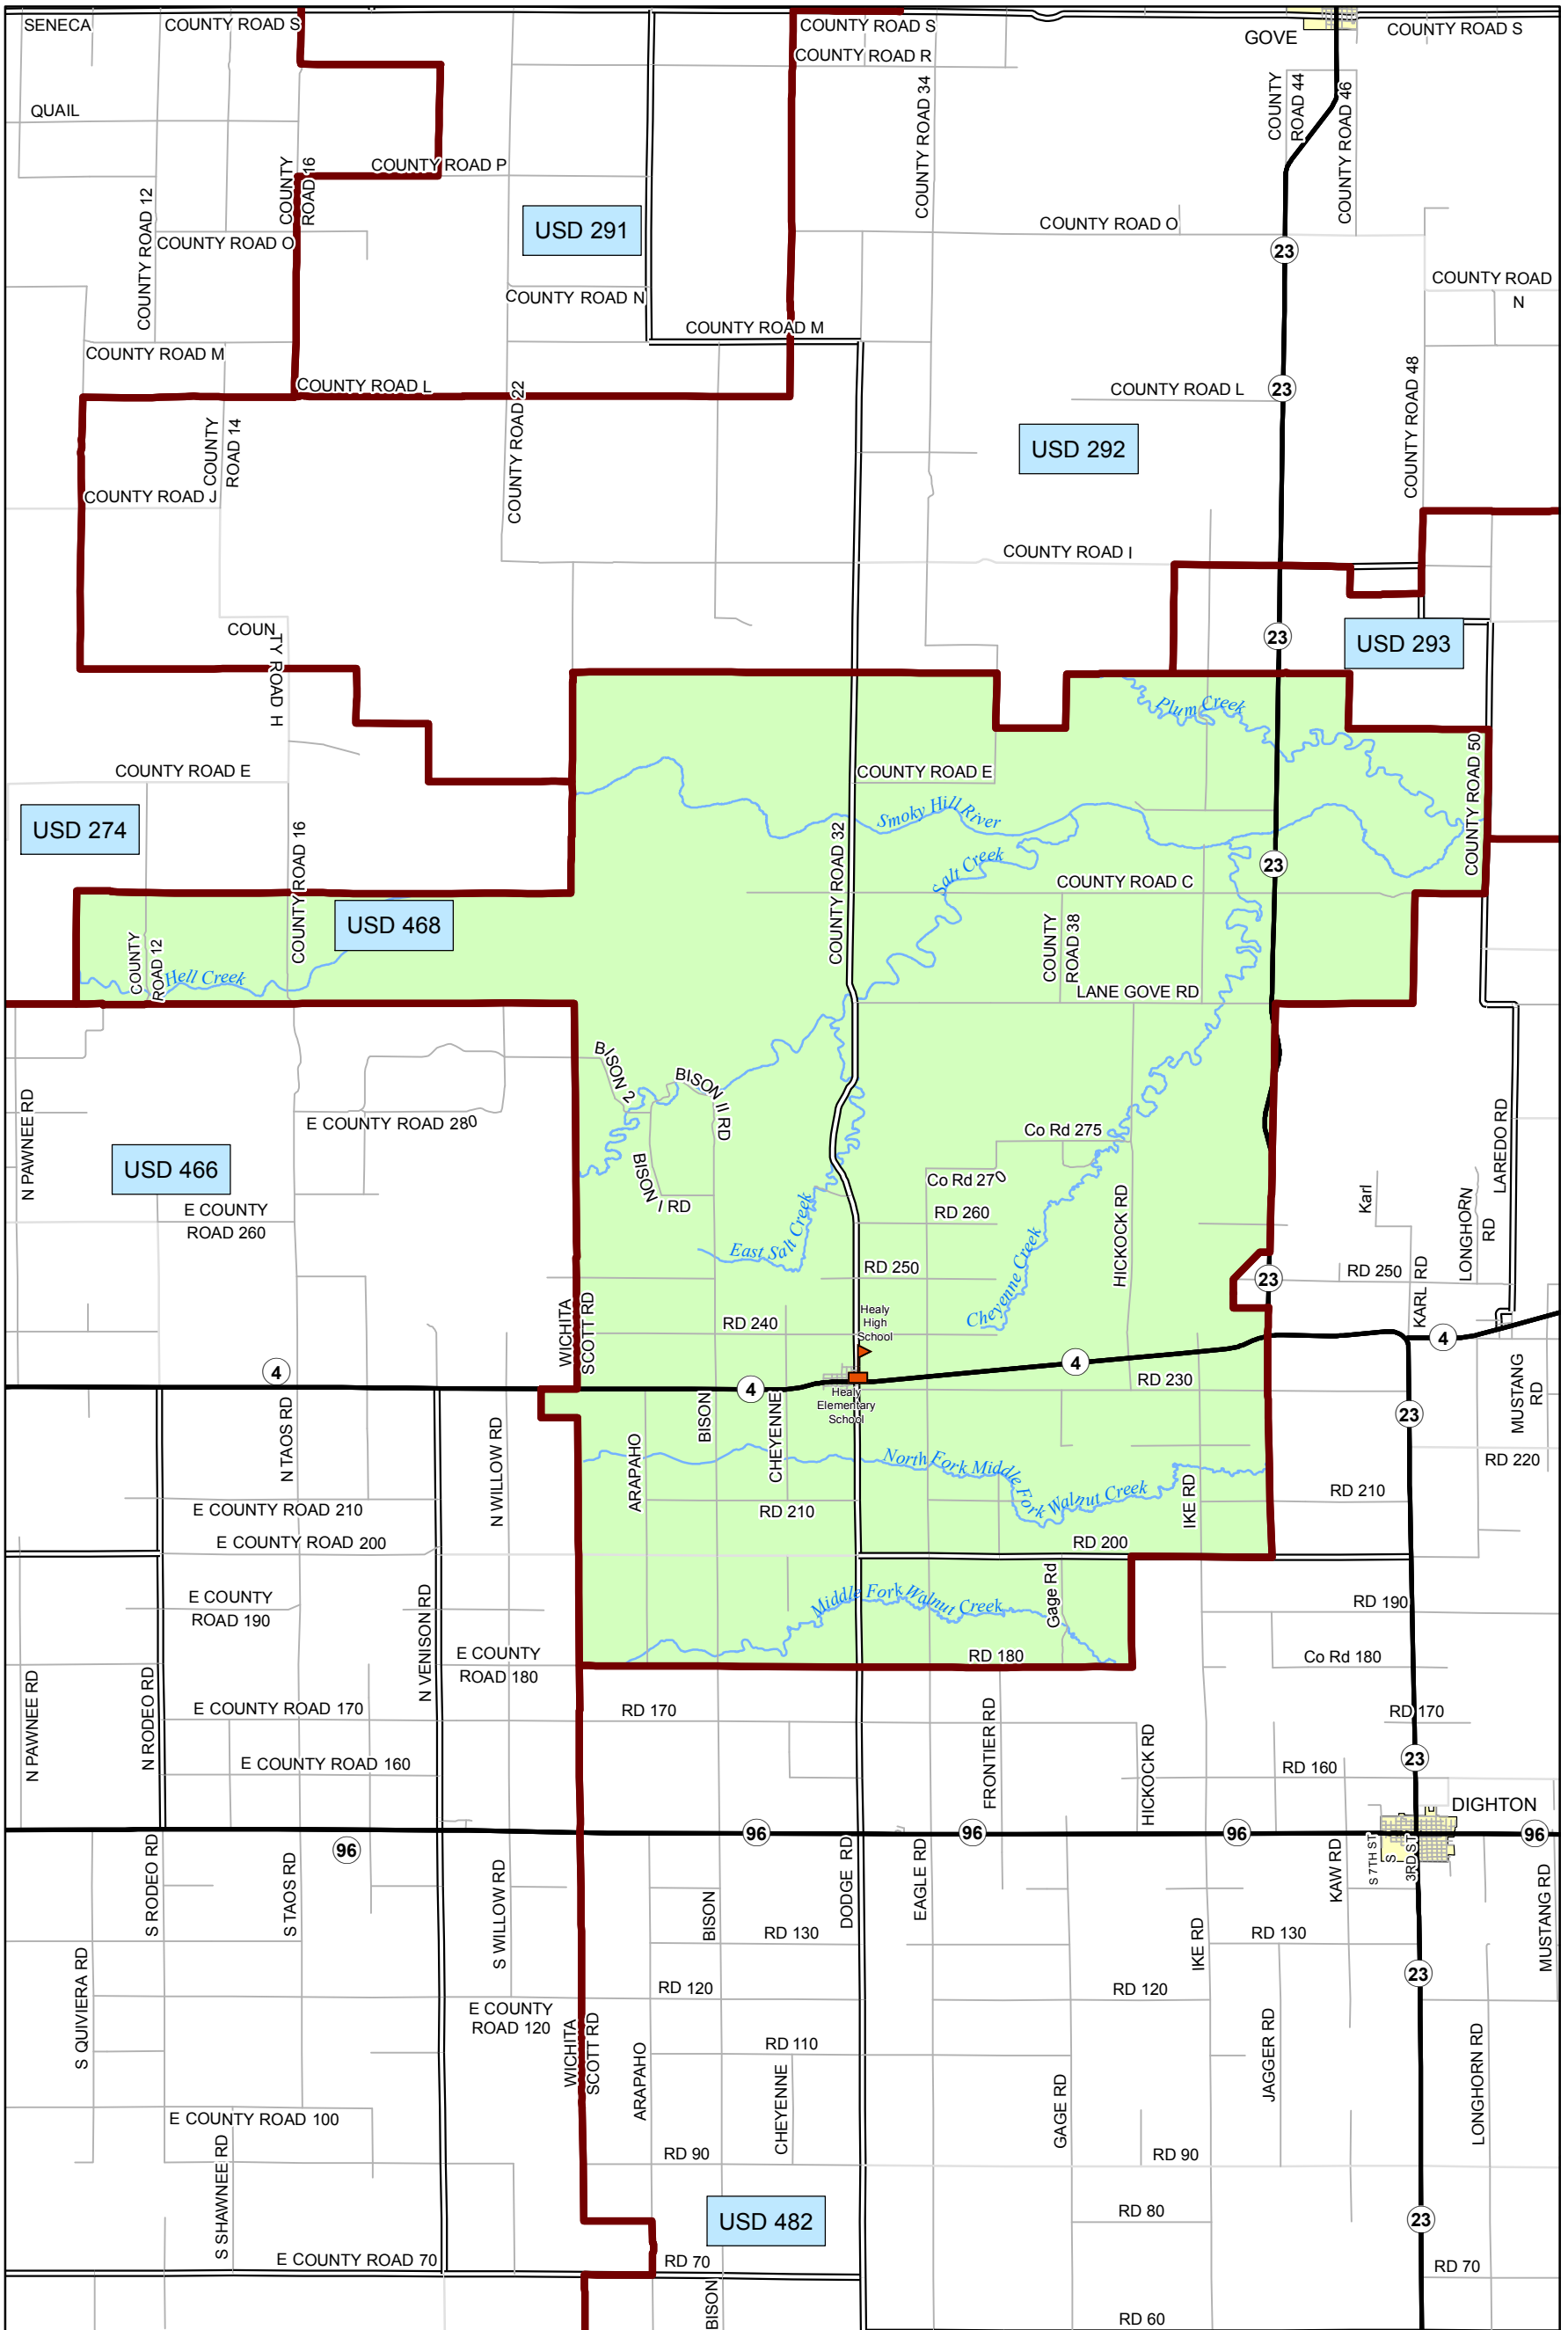

USD 468 District Map

PREPARED BY THE
KANSAS DEPARTMENT OF TRANSPORTATION
BUREAU OF TRANSPORTATION PLANNING

MAP CREATED TUESDAY, JUNE 02, 2015

KDOT makes no warranties, guarantees, or representations for accuracy of this information and assumes no liability for errors or omissions.

-  Primary/Secondary School
-  Post Secondary School
-  District Boundaries