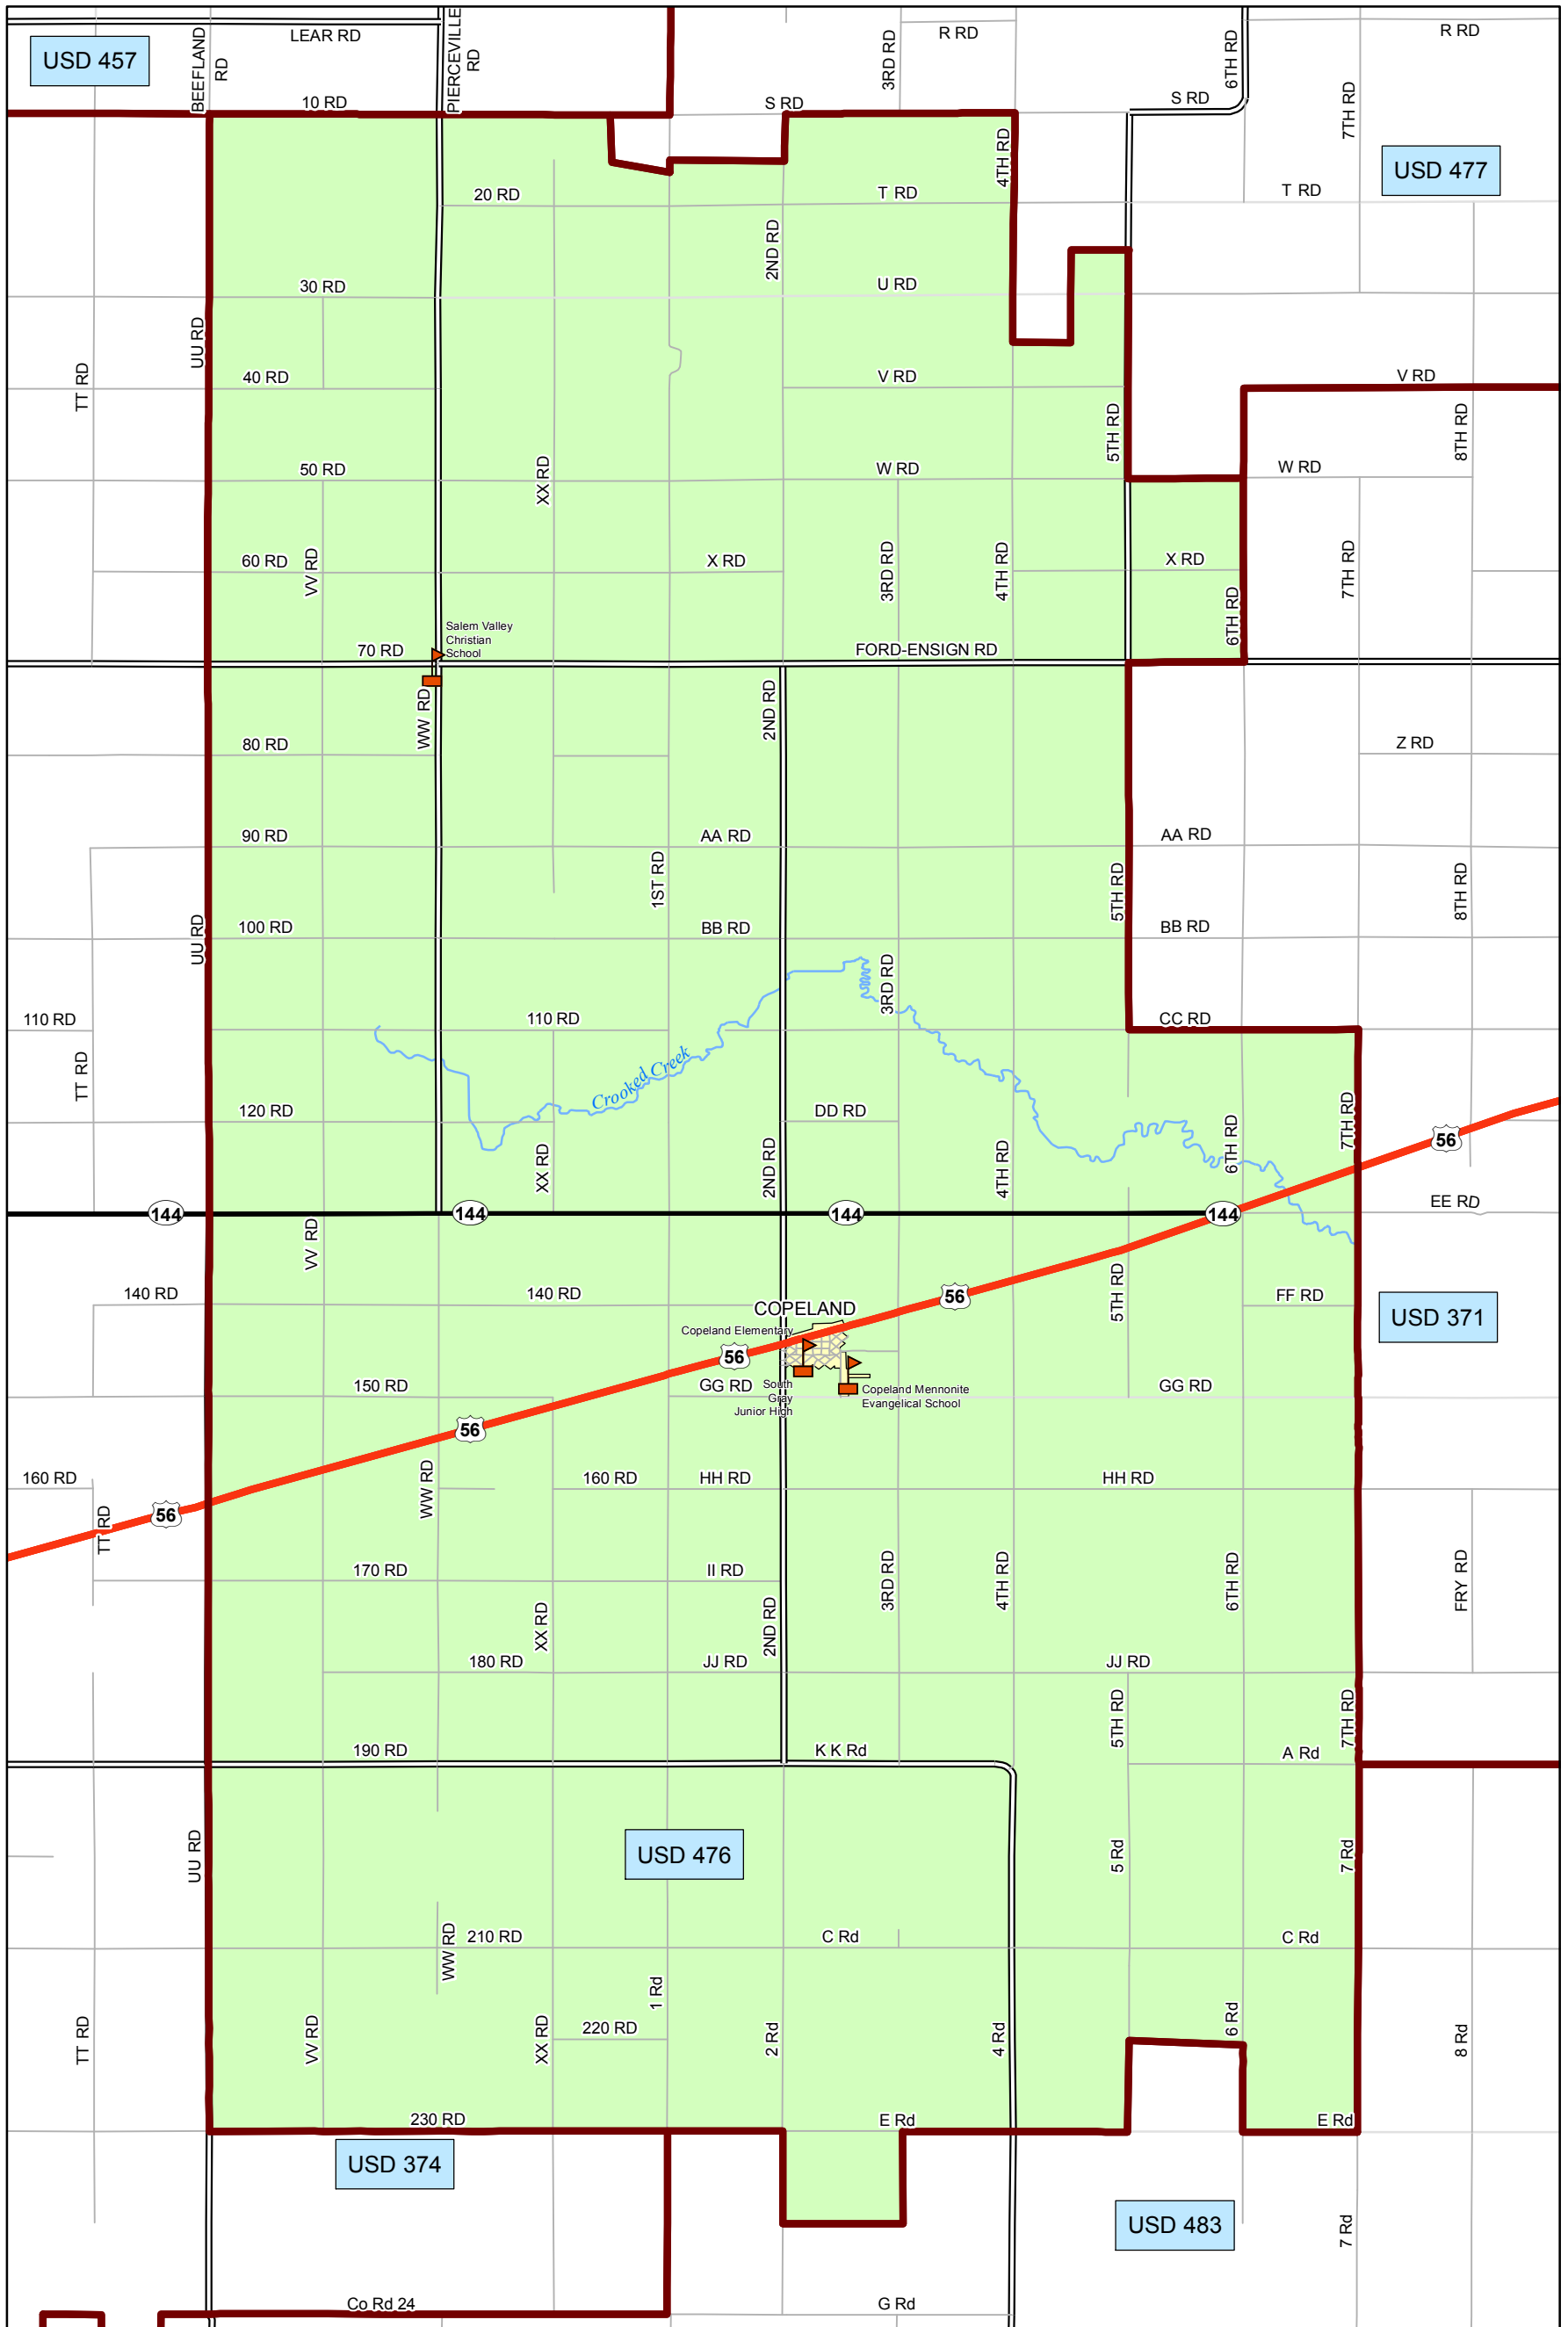

# USD 476 District Map

PREPARED BY THE  
**KANSAS DEPARTMENT OF TRANSPORTATION**  
**BUREAU OF TRANSPORTATION PLANNING**

MAP CREATED TUESDAY, JUNE 02, 2015

KDOT makes no warranties, guarantees, or representations for accuracy of this information and assumes no liability for errors or omissions.

-  Primary/Secondary School
-  Post Secondary School
-  District Boundaries