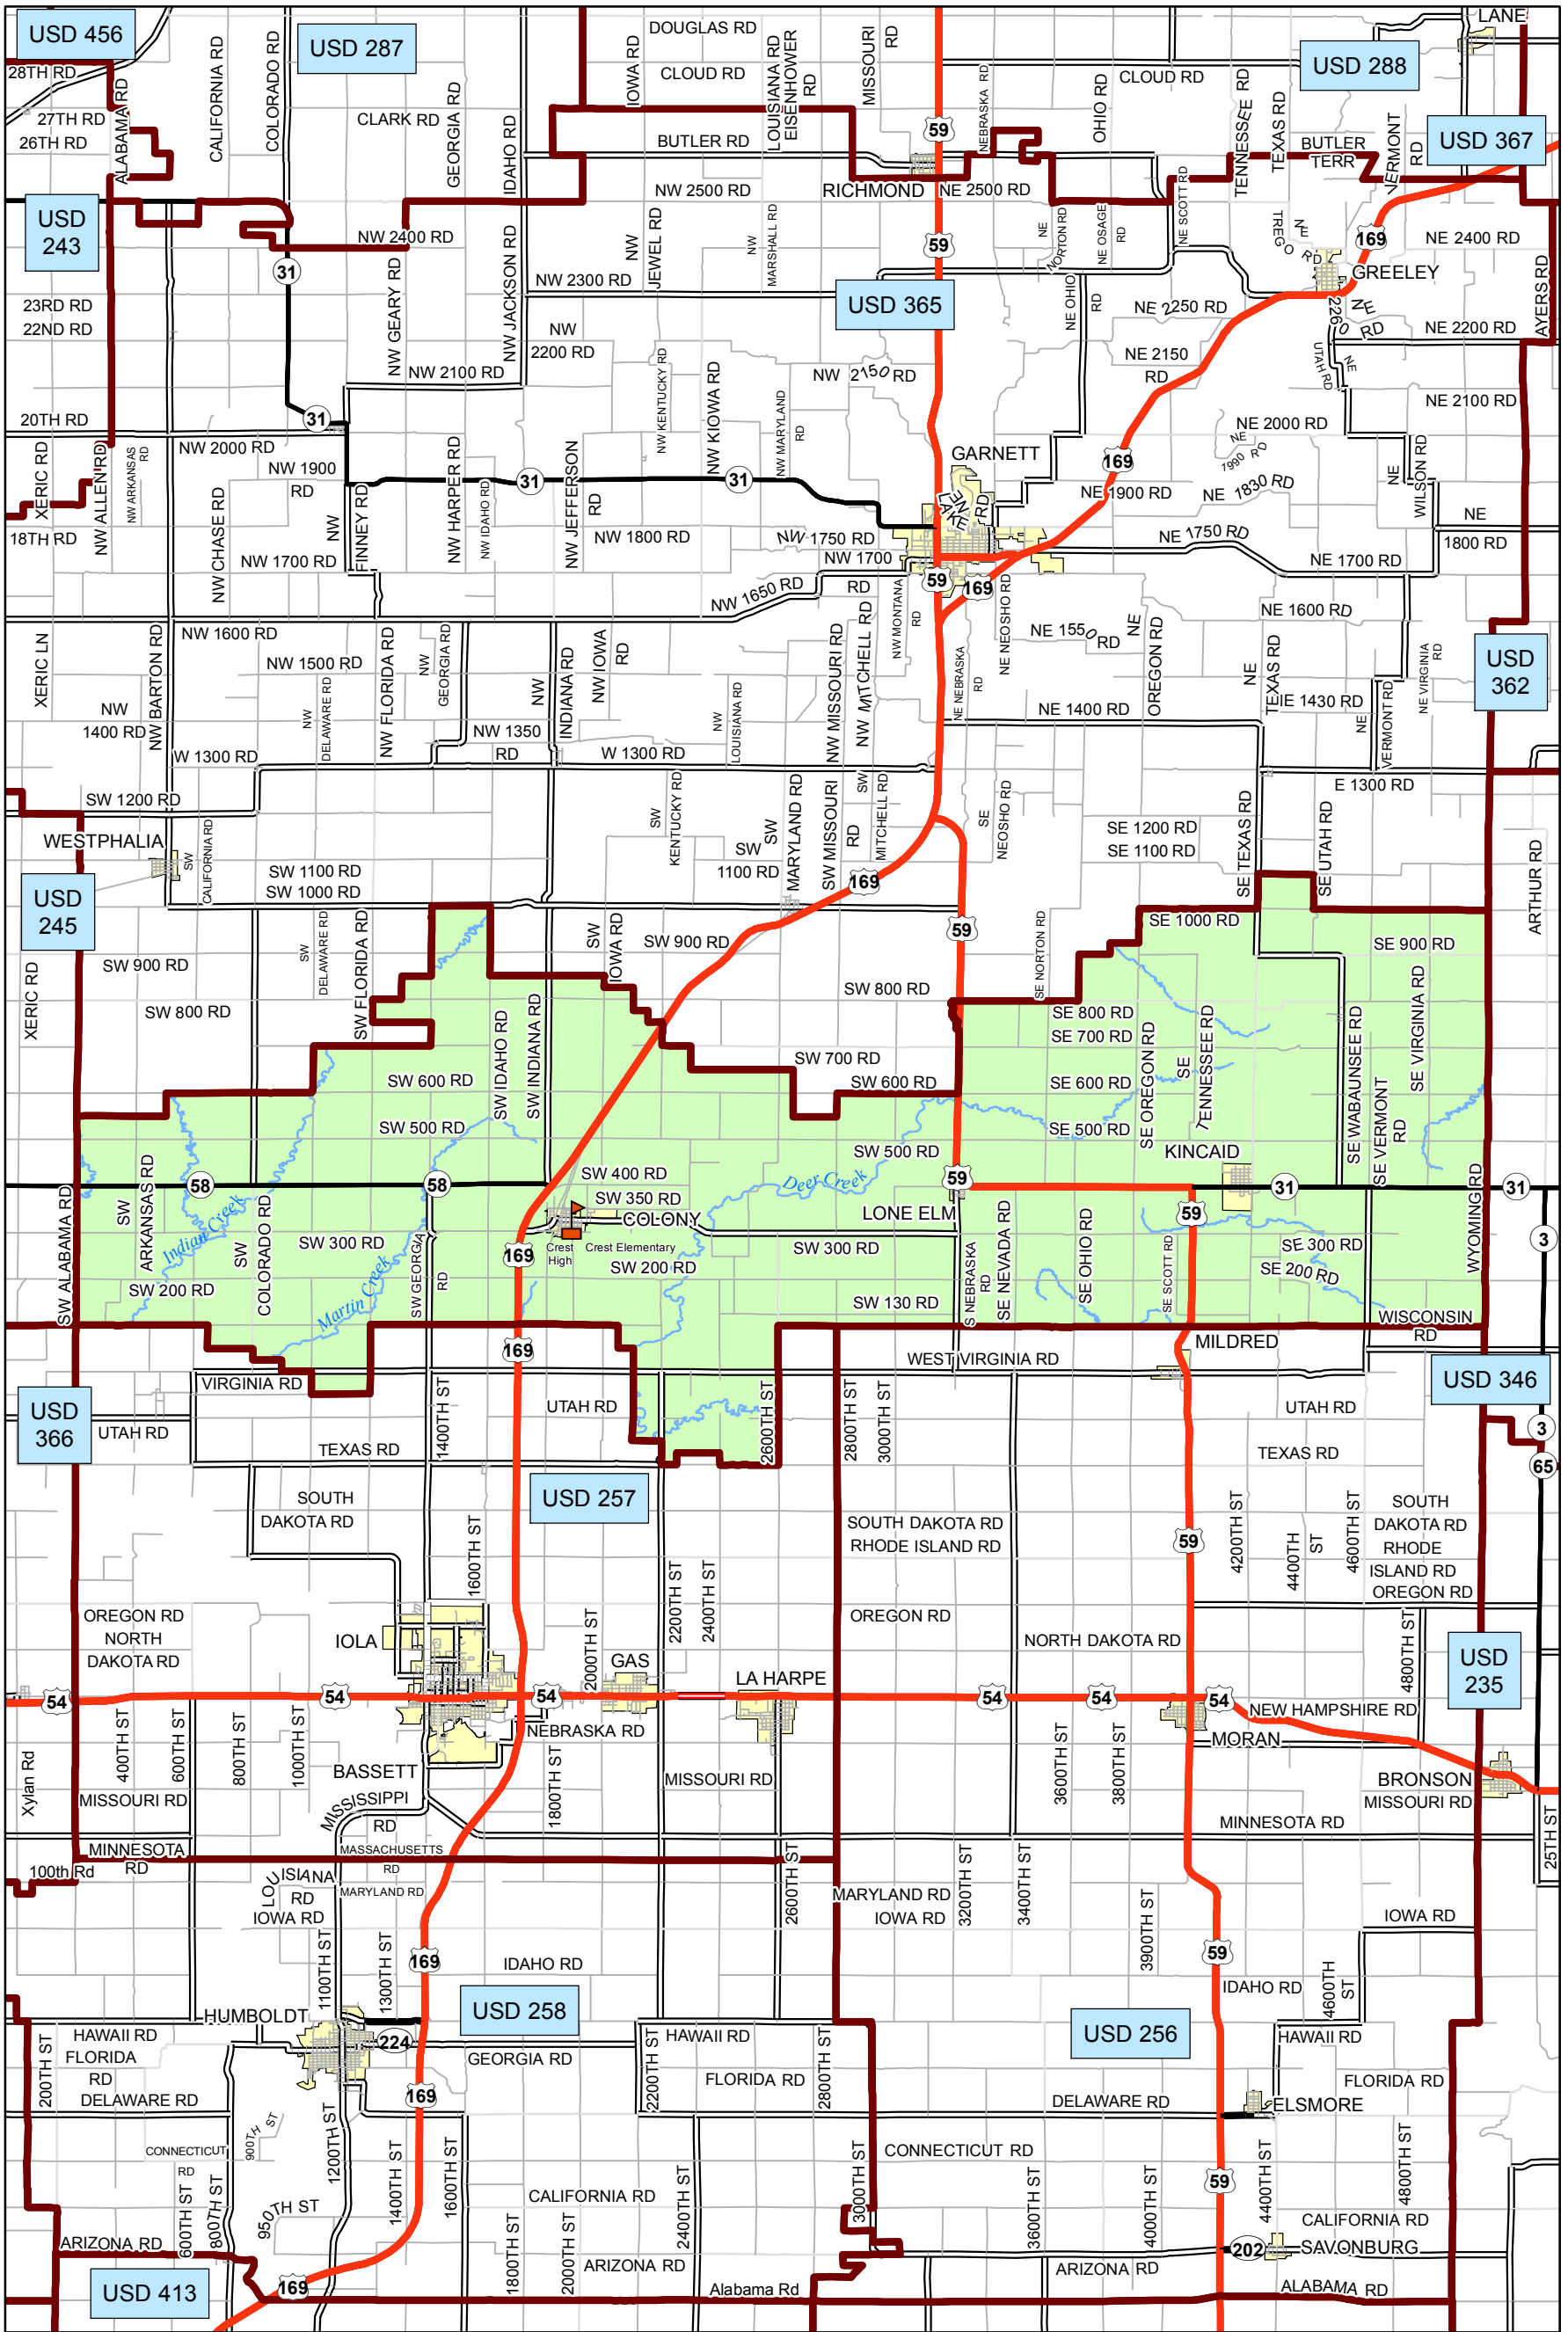

USD 479 District Map

PREPARED BY THE
KANSAS DEPARTMENT OF TRANSPORTATION
BUREAU OF TRANSPORTATION PLANNING

MAP CREATED TUESDAY, JUNE 02, 2015

KDOT makes no warranties, guarantees, or representations for accuracy of this information and assumes no liability for errors or omissions.

-  Primary/Secondary School
-  Post Secondary School
-  District Boundaries