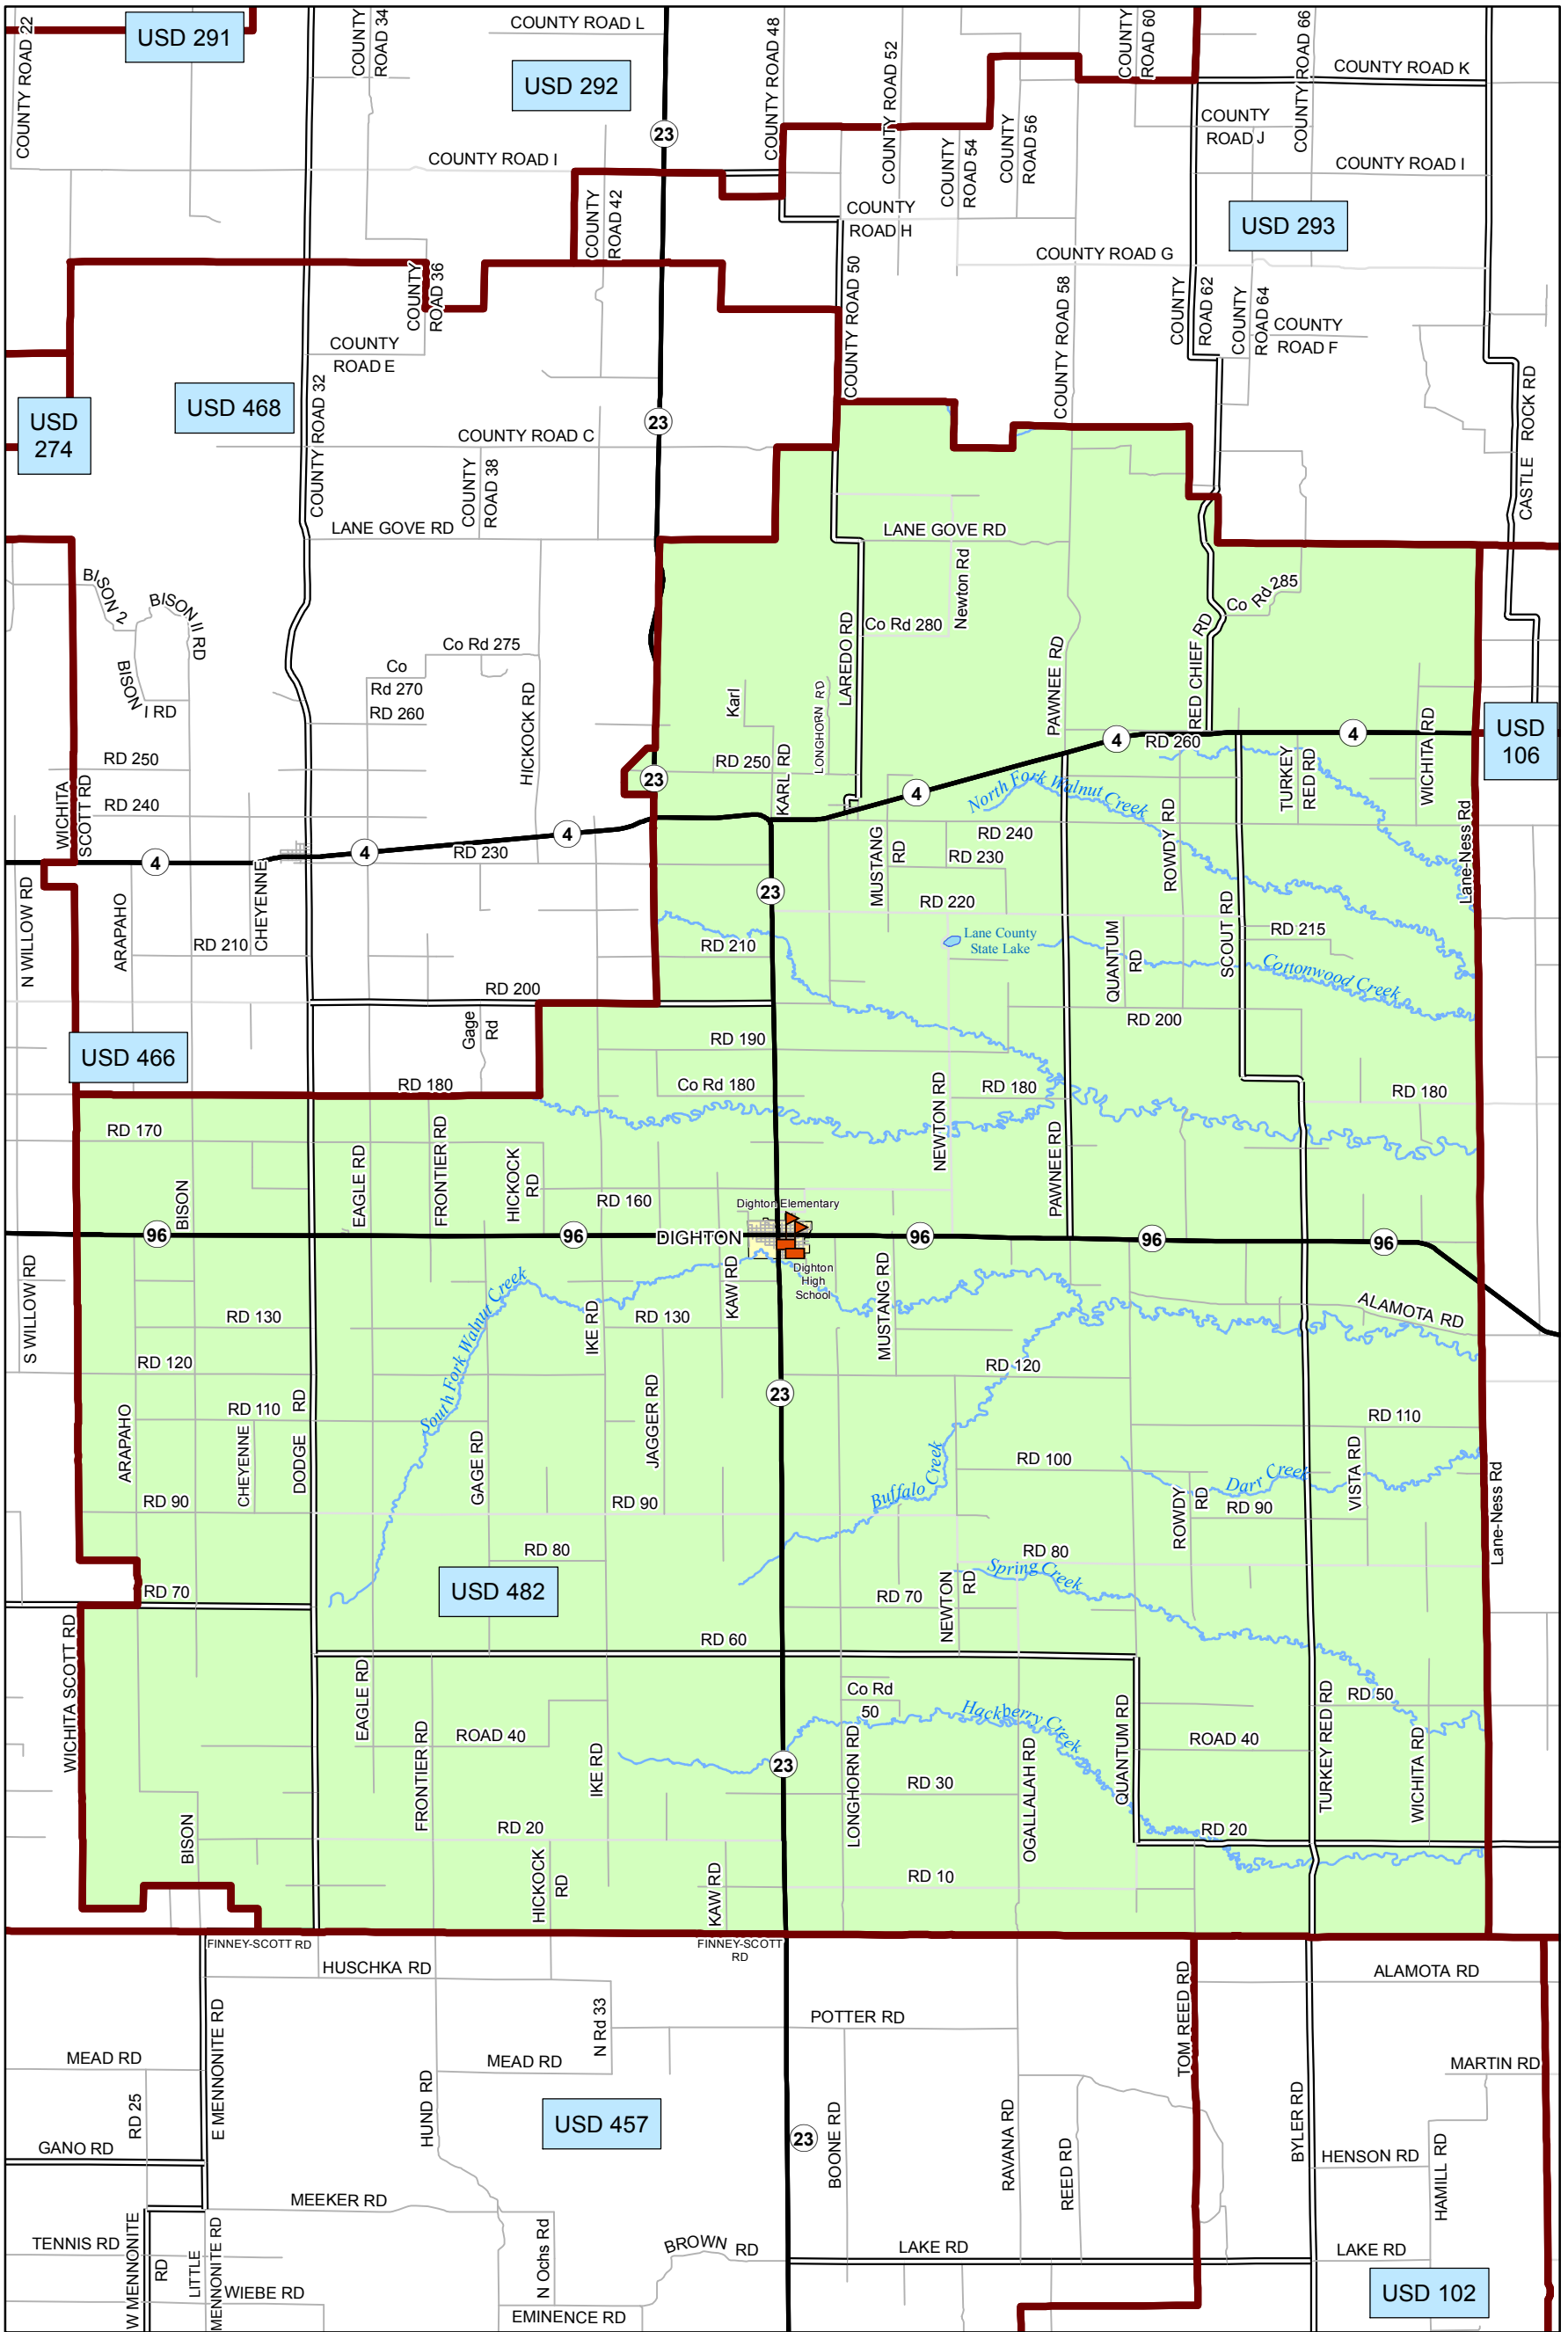

USD 482 District Map

PREPARED BY THE
KANSAS DEPARTMENT OF TRANSPORTATION
BUREAU OF TRANSPORTATION PLANNING

MAP CREATED TUESDAY, JUNE 02, 2015

KDOT makes no warranties, guarantees, or representations for accuracy of this information and assumes no liability for errors or omissions.

-  Primary/Secondary School
-  Post Secondary School
-  District Boundaries