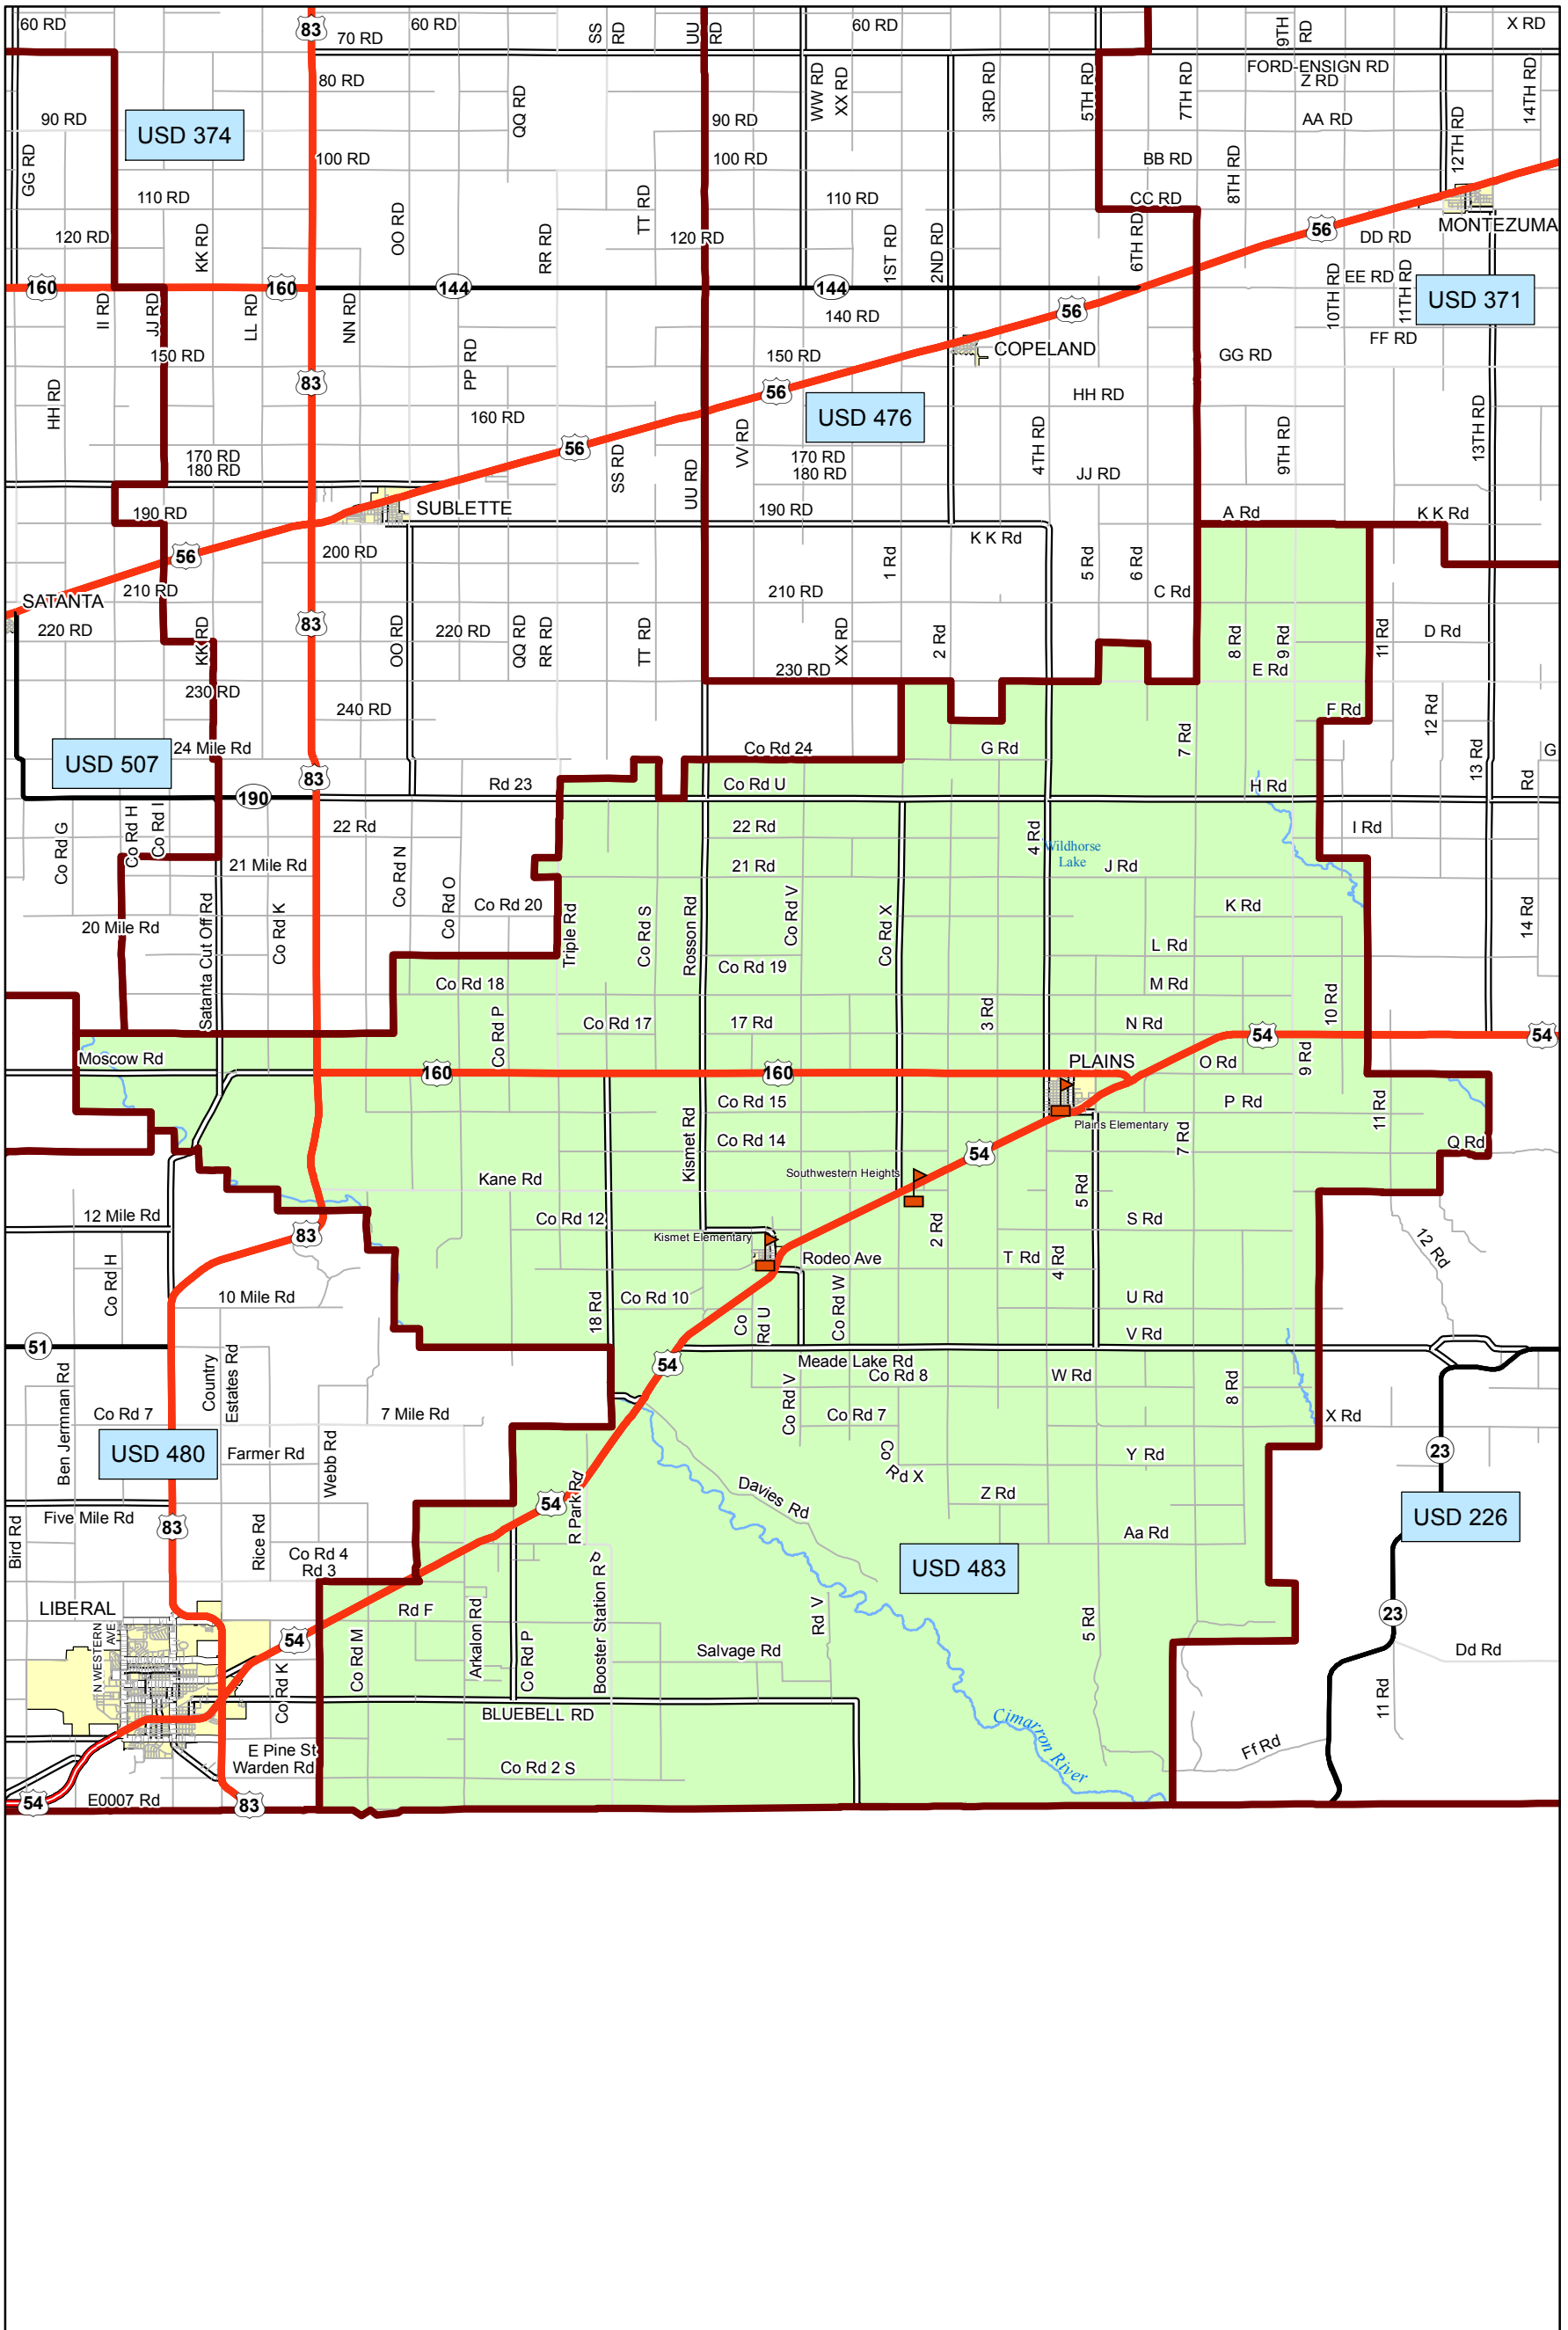

USD 483 District Map

PREPARED BY THE
KANSAS DEPARTMENT OF TRANSPORTATION
BUREAU OF TRANSPORTATION PLANNING

MAP CREATED TUESDAY, JUNE 02, 2015

KDOT makes no warranties, guarantees, or representations for accuracy of this information and assumes no liability for errors or omissions.

-  Primary/Secondary School
-  Post Secondary School
-  District Boundaries