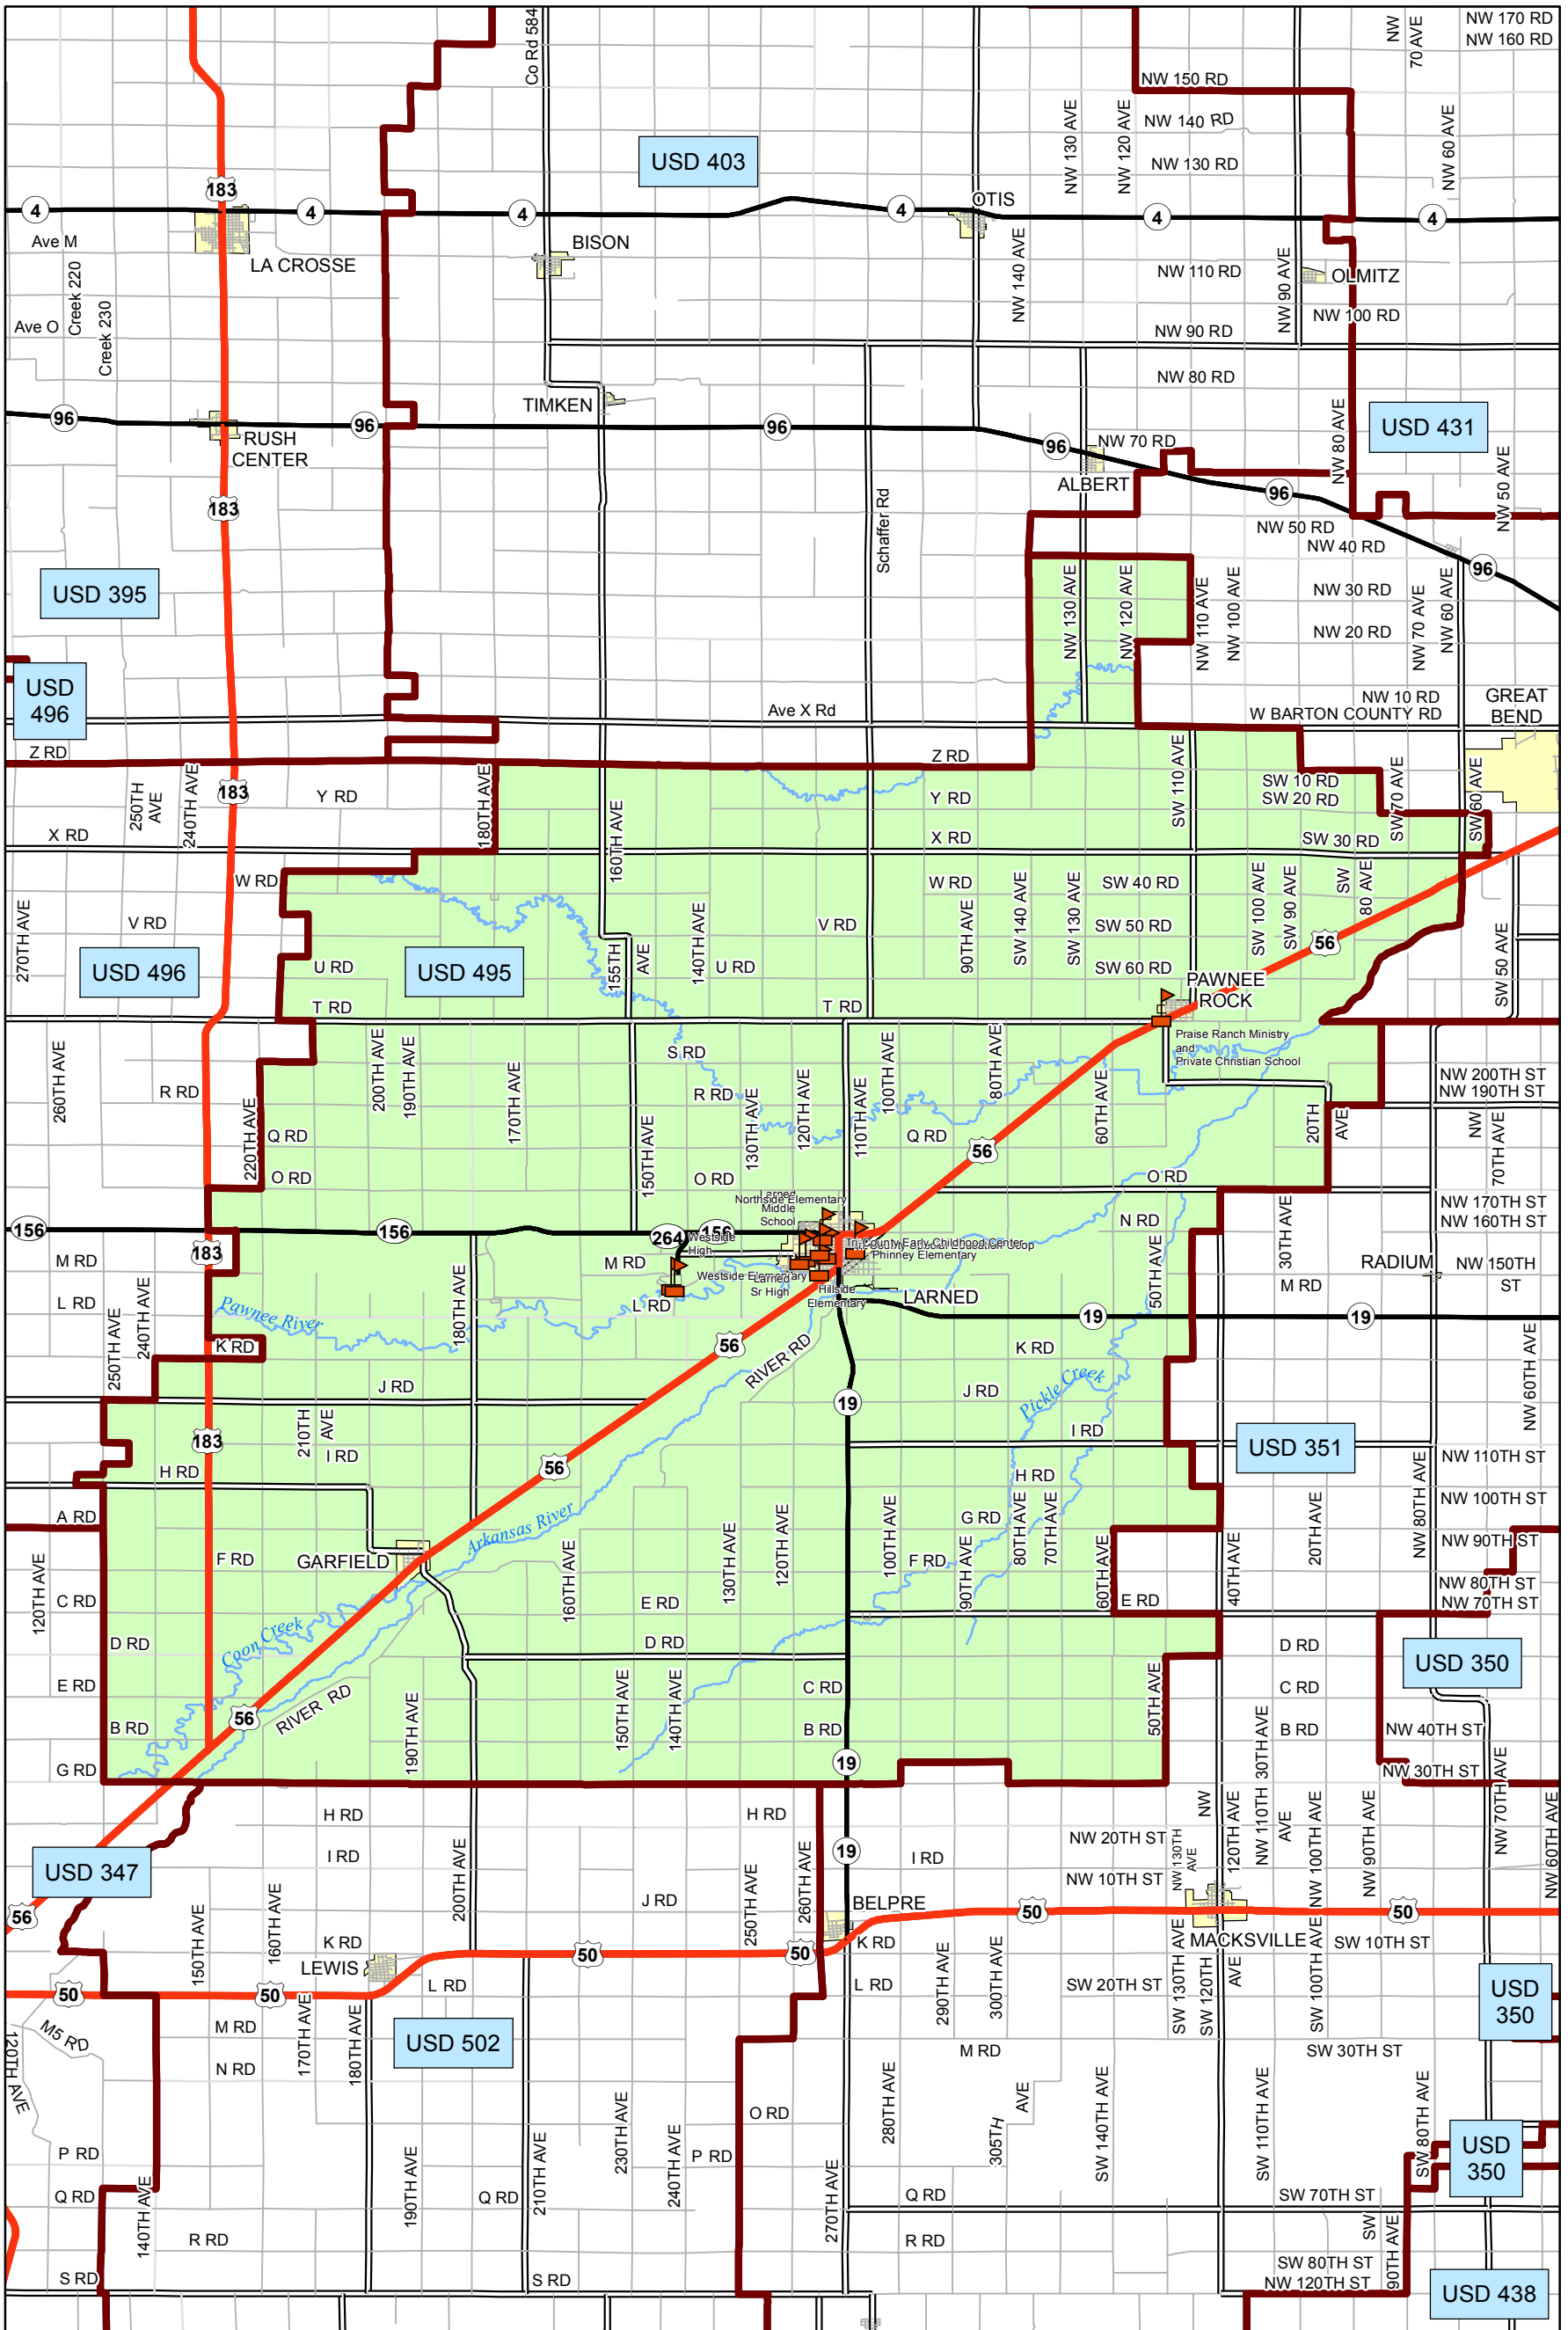

USD 495 District Map

PREPARED BY THE
KANSAS DEPARTMENT OF TRANSPORTATION
BUREAU OF TRANSPORTATION PLANNING

MAP CREATED TUESDAY, JUNE 02, 2015

KDOT makes no warranties, guarantees, or representations for accuracy of this information and assumes no liability for errors or omissions.

-  Primary/Secondary School
-  Post Secondary School
-  District Boundaries