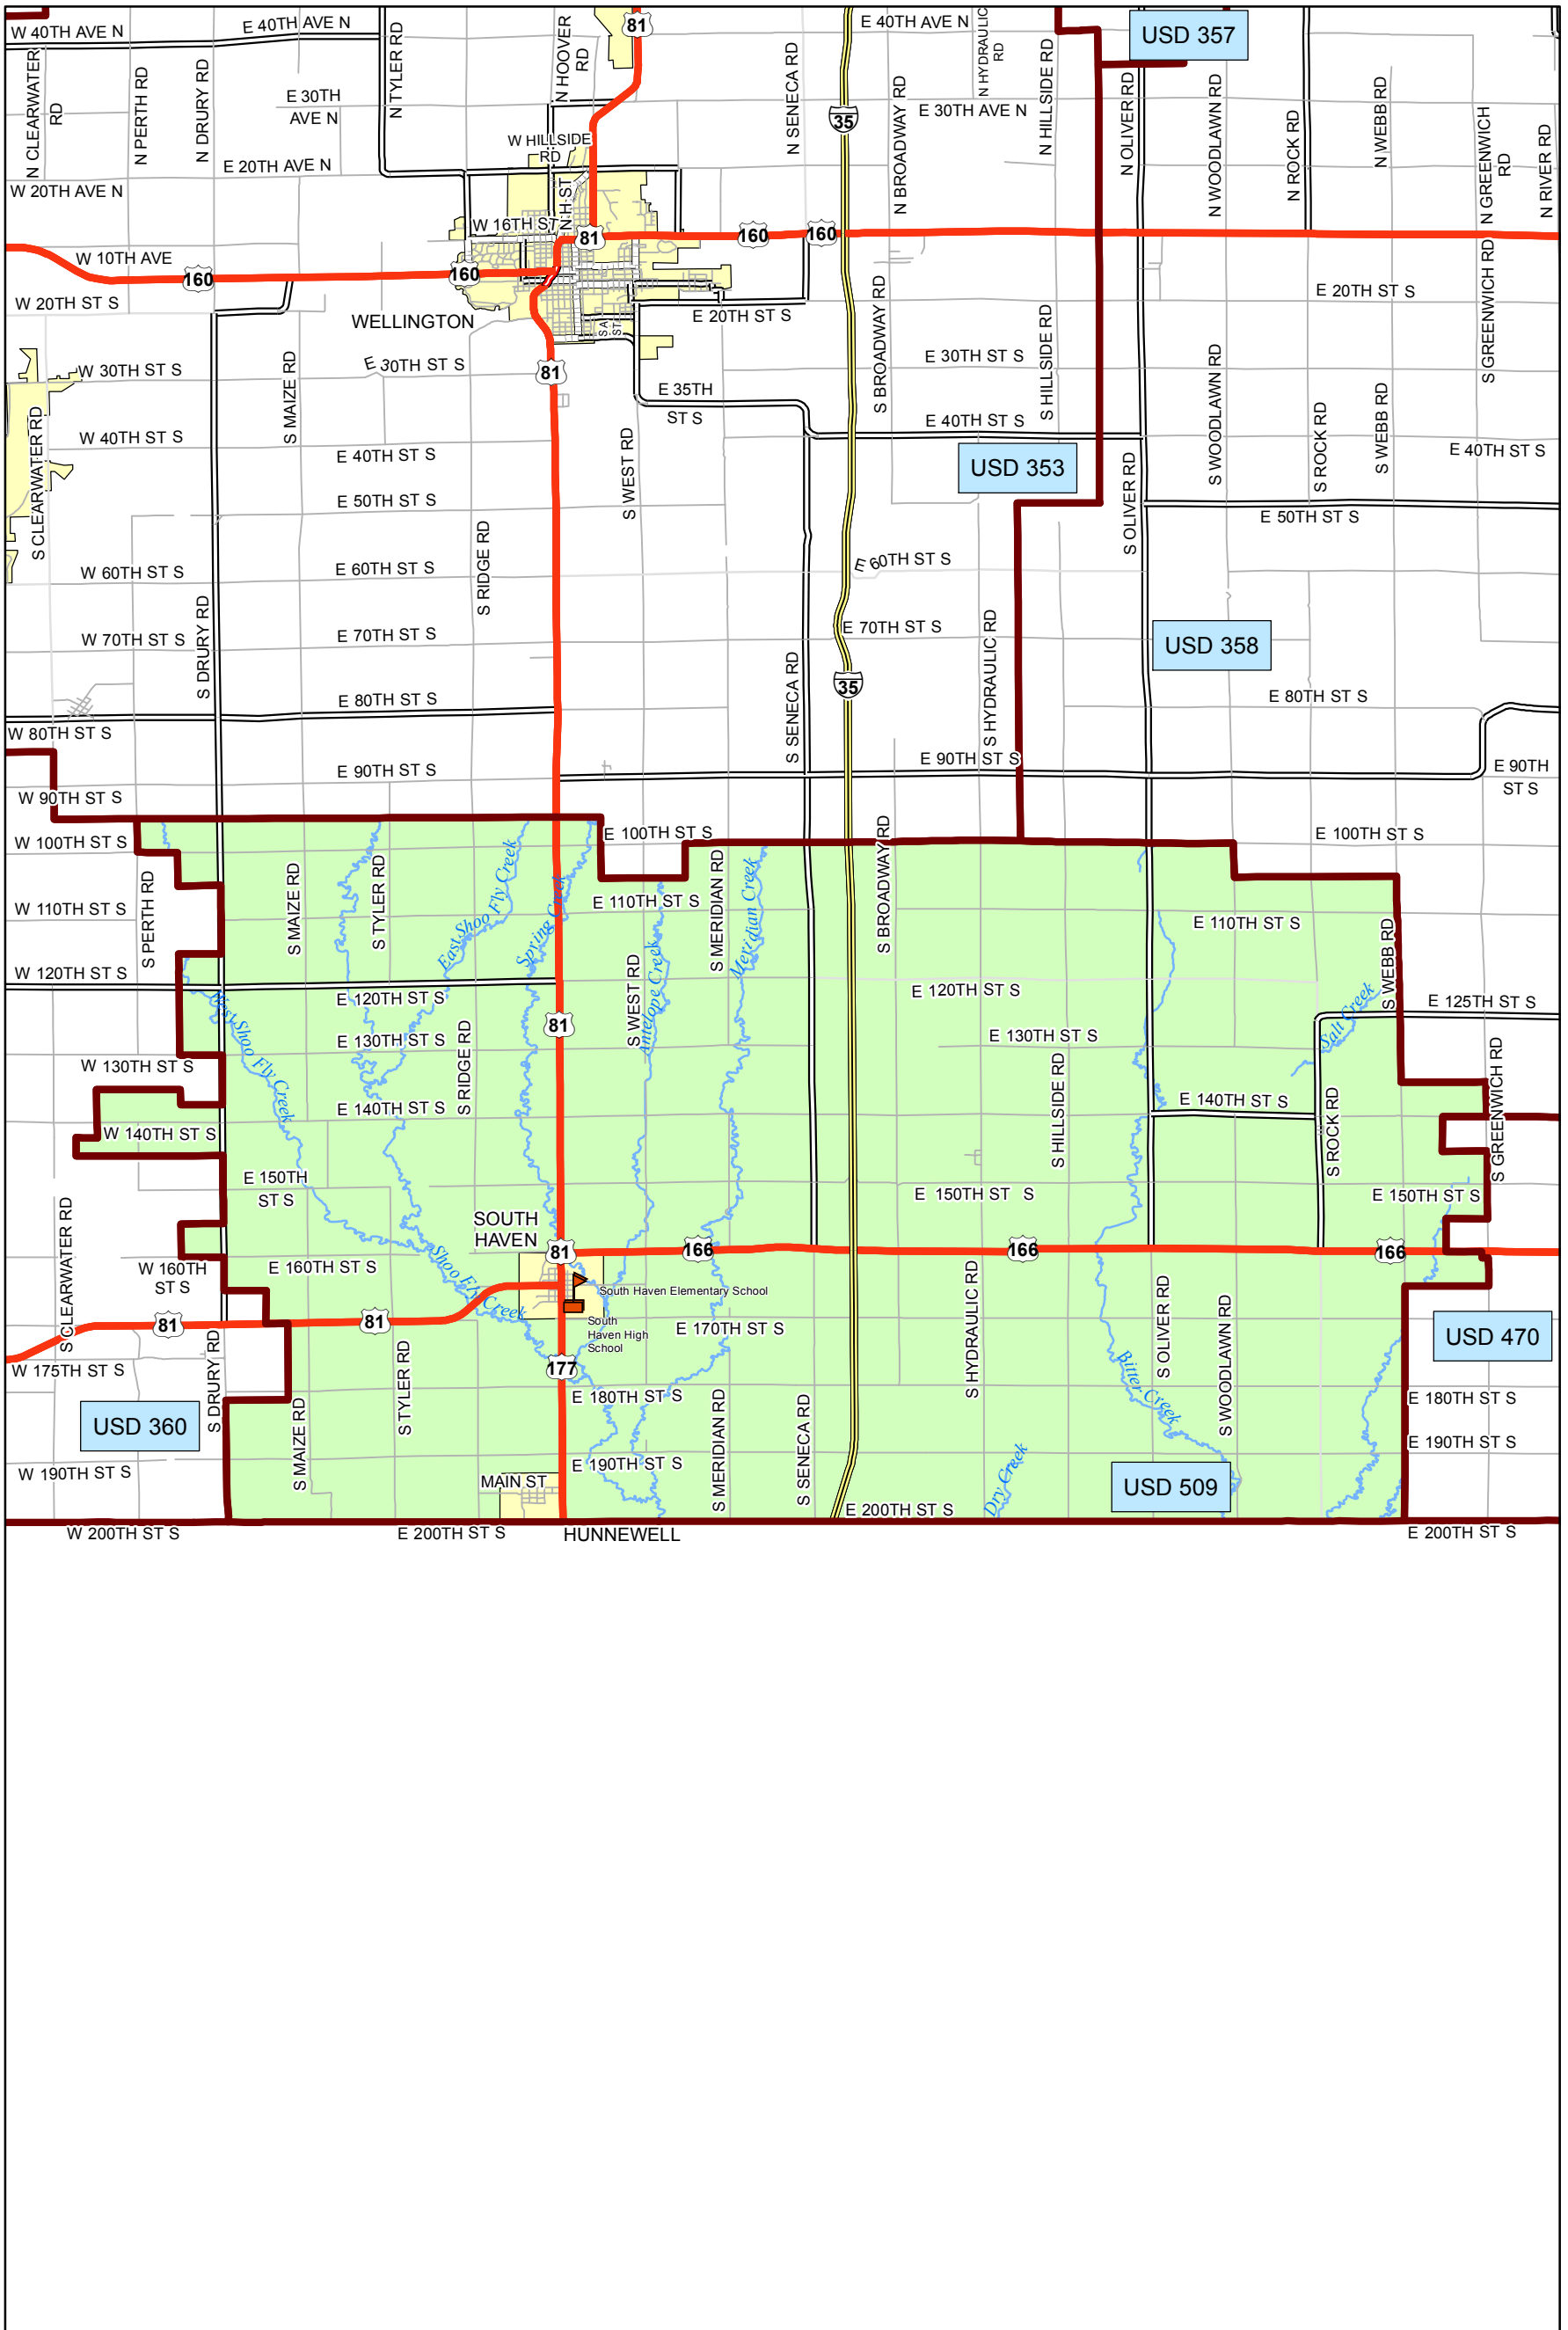

# USD 509 District Map

PREPARED BY THE  
**KANSAS DEPARTMENT OF TRANSPORTATION**  
**BUREAU OF TRANSPORTATION PLANNING**

MAP CREATED TUESDAY, JUNE 02, 2015

KDOT makes no warranties, guarantees, or representations for accuracy of this information and assumes no liability for errors or omissions.

-  Primary/Secondary School
-  Post Secondary School
-  District Boundaries